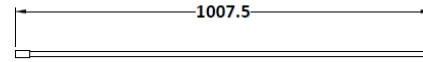

Sales Code: WRFBB1870

Description: Full Frame Wetroom Screen 1850X700x8mm

Packaging Details

Barcode: 5056462688602

Sales Code: WRSC070

Description: Wetroom Screen 700 X 1850 X 8mm

Product Dimensions

Height (mm):	1850
Width (mm):	700
Depth (mm):	14
Nett Weight (kg):	29.5

Packaging Dimensions

Height (mm):	60
Width (mm):	750
Length (mm):	1920
Gross Weight (kg):	29.5

Packaging Data

Box Colour:	Brown Cardboard Box - Printed
Box Qty:	1
Label Size:	100 x 50
Label Colour:	Not Applicable
Label Qty:	0

Outer Box Dimensions (If Applicable)

Height (mm):	
Width (mm):	
Depth (mm):	
Length (mm):	
Gross Weight (kg):	
Barcode:	5055275819005

Product Details

Country of Origin:	China
Fitting Instruction:	No
CE Approval:	Yes
Profile Material:	Aluminium
Profile Finish:	Polished Chrome
Adjustments (mm):	675mm - 693mm
Entry Width (mm):	N/A
Swing In Dim (mm):	N/A
Swing Out Dim (mm):	N/A
Radius (mm):	Not Applicable
Glass Thickness (mm):	8
Easy Fit:	No
Easy Clean:	No
Handle Style:	Not Applicable
Handle Material:	Not Applicable
Enclosure Design:	Frameless
Wheel Type:	Not Applicable
Support Bar Included:	Support Bar Included
Extras:	None