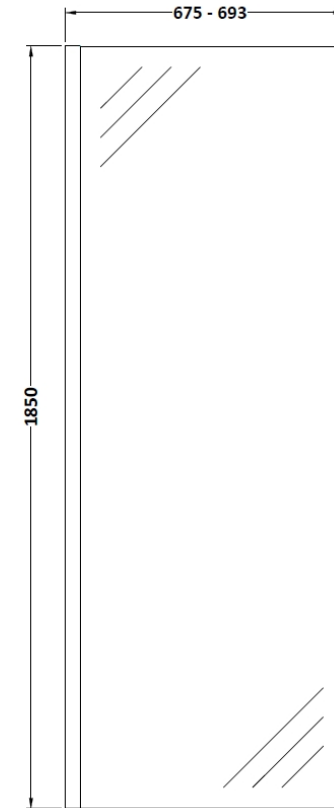

Sales Code: WRFBB1870

Description: Full Frame Wetroom Screen 1850X700x8mm

Packaging Details

Barcode: 5056462688602

Sales Code: WRSC070

Description: Wetroom Screen 700 X 1850 X 8mm

Product Dimensions

Height (mm):	1850
Width (mm):	700
Depth (mm):	14
Nett Weight (kg):	29.5

Packaging Dimensions

Height (mm):	60
Width (mm):	750
Length (mm):	1920
Gross Weight (kg):	29.5

Packaging Data

Box Colour:	Brown Cardboard Box - Printed
Box Qty:	1
Label Size:	100 x 50
Label Colour:	Not Applicable
Label Qty:	0

Outer Box Dimensions (If Applicable)

Height (mm):	
Width (mm):	
Depth (mm):	
Length (mm):	
Gross Weight (kg):	
Barcode:	5055275819005

Product Details

Country of Origin:	China
Fitting Instruction:	No
CE Approval:	Yes
Profile Material:	Aluminium
Profile Finish:	Polished Chrome
Adjustments (mm):	675mm - 693mm
Entry Width (mm):	N/A
Swing In Dim (mm):	N/A
Swing Out Dim (mm):	N/A
Radius (mm):	Not Applicable
Glass Thickness (mm):	8
Easy Fit:	No
Easy Clean:	No
Handle Style:	Not Applicable
Handle Material:	Not Applicable
Enclosure Design:	Frameless
Wheel Type:	Not Applicable
Support Bar Included:	Support Bar Included
Extras:	None

Sales Code: FIX025

Description: Wetroom Screen Support Arm

Product Dimensions

Height (mm):	15
Width (mm):	150
Depth (mm):	1000
Nett Weight (kg):	0.67

Packaging Dimensions

Height (mm):	35
Width (mm):	160
Length (mm):	1020
Gross Weight (kg):	0.7