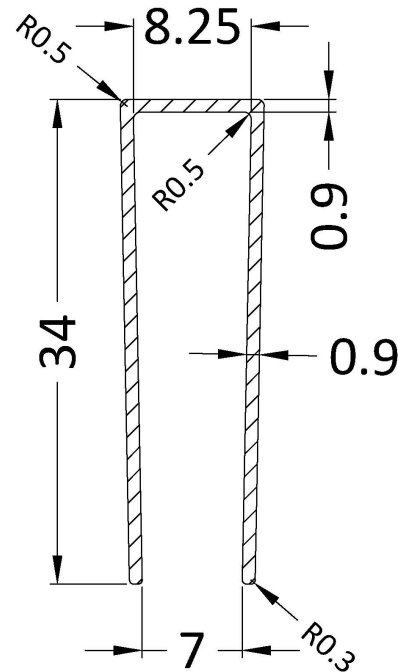

Outer Box Dimensions (If Applicable)

Height (mm):	
Width (mm):	
Depth (mm):	
Length (mm):	
Gross Weight (kg):	
Barcode:	5055275819005

Product Details

Country of Origin:	China
Fitting Instruction:	No
CE Approval:	Yes
Profile Material:	Aluminium
Profile Finish:	Polished Chrome
Adjustments (mm):	675mm - 693mm
Entry Width (mm):	N/A
Swing In Dim (mm):	N/A
Swing Out Dim (mm):	N/A
Radius (mm):	Not Applicable
Glass Thickness (mm):	8
Easy Fit:	No
Easy Clean:	No
Handle Style:	Not Applicable
Handle Material:	Not Applicable
Enclosure Design:	Frameless
Wheel Type:	Not Applicable
Support Bar Included:	Support Bar Included
Extras:	None

Sales Code: WRSF013

Description: Wetroom Wall Channel 1850mm Brass

Product Dimensions

Height (mm):	1850
Width (mm):	
Depth (mm):	
Nett Weight (kg):	0.6

Packaging Dimensions

Height (mm):	60
Width (mm):	185
Length (mm):	1860
Gross Weight (kg):	0.6

Product Details

Country of Origin:	China
Fitting Instruction:	No
CE Approval:	N/A
Profile Material:	Aluminium
Profile Finish:	Brushed Brass
Adjustments (mm):	18mm
Entry Width (mm):	N/A
Swing In Dim (mm):	N/A
Swing Out Dim (mm):	N/A
Radius (mm):	Not Applicable
Glass Thickness (mm):	
Easy Fit:	Not Applicable
Easy Clean:	Not Applicable
Handle Style:	Not Applicable
Handle Material:	Not Applicable
Enclosure Design:	Not Applicable
Wheel Type:	Not Applicable
Support Bar Included:	Support Bar Not Included
Extras:	None

Sales Code: WRSF015UF

Description: 1950mm Undrilled Flat Profile

OVERALL LENGTH 1950mm

Product Dimensions

Height (mm):	1950
Width (mm):	34
Depth (mm):	13
Nett Weight (kg):	1.01

Packaging Dimensions

Height (mm):	45
Width (mm):	185
Length (mm):	1970
Gross Weight (kg):	1.42