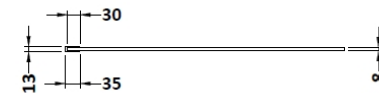

Sales Code: WRFBB1870

Description: Full Frame Wetroom Screen 1850X700x8mm

Packaging Details

Barcode: 5056462688602

Sales Code: WRSC070

Description: Wetroom Screen 700 X 1850 X 8mm

Product Dimensions

Height (mm):	1850
Width (mm):	700
Depth (mm):	14
Nett Weight (kg):	29.5

Packaging Dimensions

Height (mm):	60
Width (mm):	750
Length (mm):	1920
Gross Weight (kg):	29.5

Packaging Data

Box Colour:	Brown Cardboard Box - Printed
Box Qty:	1
Label Size:	100 x 50
Label Colour:	Not Applicable
Label Qty:	0

Outer Box Dimensions (If Applicable)

Height (mm):	
Width (mm):	
Depth (mm):	
Length (mm):	
Gross Weight (kg):	
Barcode:	5055275819005

Product Details

Country of Origin:	China
Fitting Instruction:	No
CE Approval:	Yes
Profile Material:	Aluminium
Profile Finish:	Polished Chrome
Adjustments (mm):	675mm - 693mm
Entry Width (mm):	N/A
Swing In Dim (mm):	N/A
Swing Out Dim (mm):	N/A
Radius (mm):	Not Applicable
Glass Thickness (mm):	8
Easy Fit:	No
Easy Clean:	No
Handle Style:	Not Applicable
Handle Material:	Not Applicable
Enclosure Design:	Frameless
Wheel Type:	Not Applicable
Support Bar Included:	Support Bar Included
Extras:	None