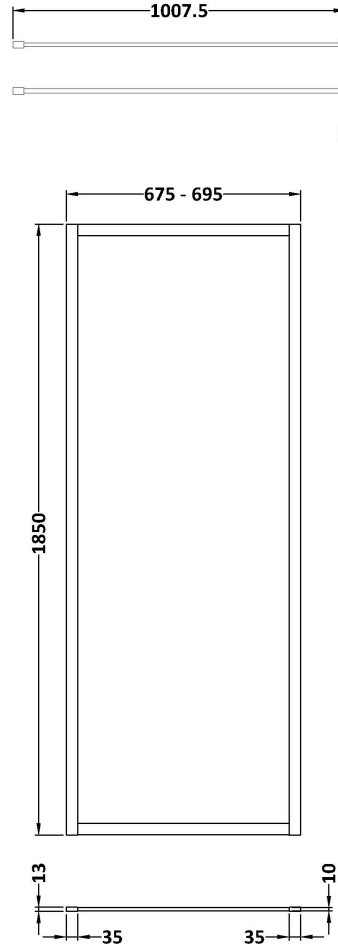

Sales Code: WRFBB1870

Description: Full Frame Wetroom Screen 1850X700x8mm

Packaging Details

Barcode: 5056462688602

Sales Code: WRSC070

Description: Wetroom Screen 700 X 1850 X 8mm

Product Dimensions

Height (mm):	1850
Width (mm):	700
Depth (mm):	14
Nett Weight (kg):	29.5

Packaging Dimensions

Height (mm):	60
Width (mm):	750
Length (mm):	1920
Gross Weight (kg):	29.5

Packaging Data

Box Colour:	Brown Cardboard Box - Printed
Box Qty:	1
Label Size:	100 x 50
Label Colour:	Not Applicable
Label Qty:	0

Outer Box Dimensions (If Applicable)

Height (mm):	
Width (mm):	
Depth (mm):	
Length (mm):	
Gross Weight (kg):	
Barcode:	5055275819005

Product Details

Country of Origin:	China
Fitting Instruction:	No
CE Approval:	Yes
Profile Material:	Aluminium
Profile Finish:	Polished Chrome
Adjustments (mm):	675mm - 693mm
Entry Width (mm):	N/A
Swing In Dim (mm):	N/A
Swing Out Dim (mm):	N/A
Radius (mm):	Not Applicable
Glass Thickness (mm):	8
Easy Fit:	No
Easy Clean:	No
Handle Style:	Not Applicable
Handle Material:	Not Applicable
Enclosure Design:	Frameless
Wheel Type:	Not Applicable
Support Bar Included:	Support Bar Included
Extras:	None

Sales Code: FIX025

Description: Wetroom Screen Support Arm

Product Dimensions

Height (mm):	15
Width (mm):	150
Depth (mm):	1000
Nett Weight (kg):	0.67

Packaging Dimensions

Height (mm):	35
Width (mm):	160
Length (mm):	1020
Gross Weight (kg):	0.7