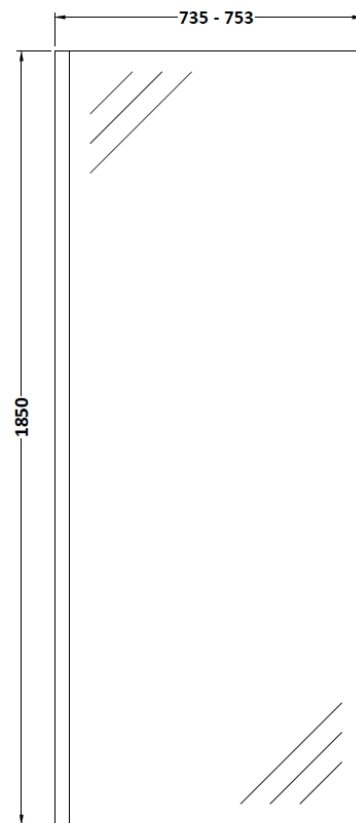

Sales Code: WRFBB1876

Description: Full Frame Wetroom Screen 1850X760x8mm

Packaging Details

Barcode: 5056462688619

Sales Code: WRSC076

Description: Wetroom Screen 760 X 1850 X 8mm

Product Dimensions

Height (mm):	1850
Width (mm):	760
Depth (mm):	14
Nett Weight (kg):	32.5

Packaging Dimensions

Height (mm):	60
Width (mm):	810
Length (mm):	1920
Gross Weight (kg):	32.5

Packaging Data

Box Colour:	Brown Cardboard Box - Printed
Box Qty:	1
Label Size:	100 x 50
Label Colour:	Not Applicable
Label Qty:	0

Outer Box Dimensions (If Applicable)

Height (mm):	
Width (mm):	
Depth (mm):	
Length (mm):	
Gross Weight (kg):	
Barcode:	5055275819012

Product Details

Country of Origin:	China
Fitting Instruction:	No
CE Approval:	Yes
Profile Material:	Aluminium
Profile Finish:	Polished Chrome
Adjustments (mm):	735mm - 753mm
Entry Width (mm):	N/A
Swing In Dim (mm):	N/A
Swing Out Dim (mm):	N/A
Radius (mm):	Not Applicable
Glass Thickness (mm):	8
Easy Fit:	No
Easy Clean:	No
Handle Style:	Not Applicable
Handle Material:	Not Applicable
Enclosure Design:	Frameless
Wheel Type:	Not Applicable
Support Bar Included:	Support Bar Included
Extras:	None

Sales Code: FIX025

Description: Wetroom Screen Support Arm

Product Dimensions

Height (mm):	15
Width (mm):	150
Depth (mm):	1000
Nett Weight (kg):	0.67

Packaging Dimensions

Height (mm):	35
Width (mm):	160
Length (mm):	1020
Gross Weight (kg):	0.7