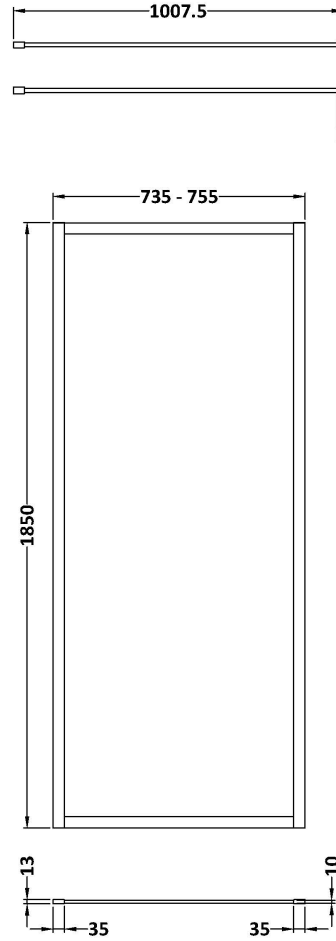

Sales Code: WRFBB1876

Description: Full Frame Wetroom Screen 1850X760x8mm

Packaging Details

Barcode: 5056462688619

Sales Code: WRSC076

Description: Wetroom Screen 760 X 1850 X 8mm

Product Dimensions

Height (mm):	1850
Width (mm):	760
Depth (mm):	14
Nett Weight (kg):	32.5

Packaging Dimensions

Height (mm):	60
Width (mm):	810
Length (mm):	1920
Gross Weight (kg):	32.5

Packaging Data

Box Colour:	Brown Cardboard Box - Printed
Box Qty:	1
Label Size:	100 x 50
Label Colour:	Not Applicable
Label Qty:	0

Outer Box Dimensions (If Applicable)

Height (mm):	
Width (mm):	
Depth (mm):	
Length (mm):	
Gross Weight (kg):	
Barcode:	5055275819012

Product Details

Country of Origin:	China
Fitting Instruction:	No
CE Approval:	Yes
Profile Material:	Aluminium
Profile Finish:	Polished Chrome
Adjustments (mm):	735mm - 753mm
Entry Width (mm):	N/A
Swing In Dim (mm):	N/A
Swing Out Dim (mm):	N/A
Radius (mm):	Not Applicable
Glass Thickness (mm):	8
Easy Fit:	No
Easy Clean:	No
Handle Style:	Not Applicable
Handle Material:	Not Applicable
Enclosure Design:	Frameless
Wheel Type:	Not Applicable
Support Bar Included:	Support Bar Included
Extras:	None

Sales Code: FIX025

Description: Wetroom Screen Support Arm

Product Dimensions

Height (mm):	15
Width (mm):	150
Depth (mm):	1000
Nett Weight (kg):	0.67

Packaging Dimensions

Height (mm):	35
Width (mm):	160
Length (mm):	1020
Gross Weight (kg):	0.7