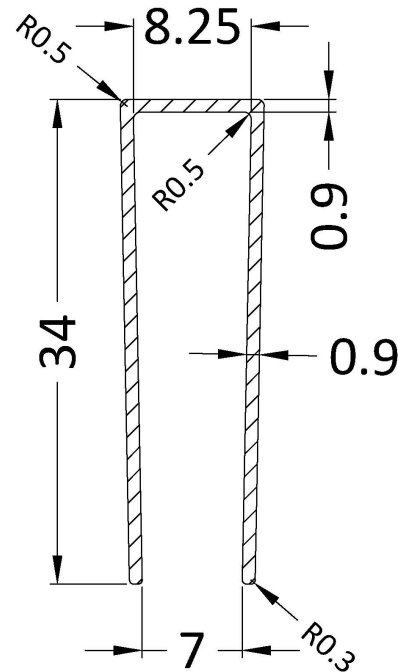

Outer Box Dimensions (If Applicable)

Height (mm):	
Width (mm):	
Depth (mm):	
Length (mm):	
Gross Weight (kg):	
Barcode:	5055275819012

Product Details

Country of Origin:	China
Fitting Instruction:	No
CE Approval:	Yes
Profile Material:	Aluminium
Profile Finish:	Polished Chrome
Adjustments (mm):	735mm - 753mm
Entry Width (mm):	N/A
Swing In Dim (mm):	N/A
Swing Out Dim (mm):	N/A
Radius (mm):	Not Applicable
Glass Thickness (mm):	8
Easy Fit:	No
Easy Clean:	No
Handle Style:	Not Applicable
Handle Material:	Not Applicable
Enclosure Design:	Frameless
Wheel Type:	Not Applicable
Support Bar Included:	Support Bar Included
Extras:	None

Sales Code: WRSF013

Description: Wetroom Wall Channel 1850mm Brass

Product Dimensions

Height (mm):	1850
Width (mm):	
Depth (mm):	
Nett Weight (kg):	0.6

Packaging Dimensions

Height (mm):	60
Width (mm):	185
Length (mm):	1860
Gross Weight (kg):	0.6

Product Details

Country of Origin:	China
Fitting Instruction:	No
CE Approval:	N/A
Profile Material:	Aluminium
Profile Finish:	Brushed Brass
Adjustments (mm):	18mm
Entry Width (mm):	N/A
Swing In Dim (mm):	N/A
Swing Out Dim (mm):	N/A
Radius (mm):	Not Applicable
Glass Thickness (mm):	
Easy Fit:	Not Applicable
Easy Clean:	Not Applicable
Handle Style:	Not Applicable
Handle Material:	Not Applicable
Enclosure Design:	Not Applicable
Wheel Type:	Not Applicable
Support Bar Included:	Support Bar Not Included
Extras:	None

Sales Code: WRSF015UF

Description: 1950mm Undrilled Flat Profile

OVERALL LENGTH 1950mm

Product Dimensions

Height (mm):	1950
Width (mm):	34
Depth (mm):	13
Nett Weight (kg):	1.01

Packaging Dimensions

Height (mm):	45
Width (mm):	185
Length (mm):	1970
Gross Weight (kg):	1.42