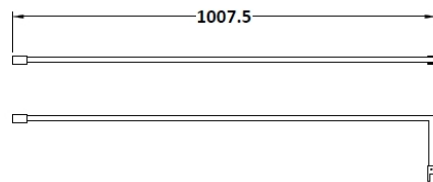

Sales Code: WRFBB1876

Description: Full Frame Wetroom Screen 1850X760x8mm

Packaging Details

Barcode: 5056462688619

Sales Code: WRSC076

Description: Wetroom Screen 760 X 1850 X 8mm

Product Dimensions

Height (mm):	1850
Width (mm):	760
Depth (mm):	14
Nett Weight (kg):	32.5

Packaging Dimensions

Height (mm):	60
Width (mm):	810
Length (mm):	1920
Gross Weight (kg):	32.5

Packaging Data

Box Colour:	Brown Cardboard Box - Printed
Box Qty:	1
Label Size:	100 x 50
Label Colour:	Not Applicable
Label Qty:	0

Outer Box Dimensions (If Applicable)

Height (mm):	
Width (mm):	
Depth (mm):	
Length (mm):	
Gross Weight (kg):	
Barcode:	5055275819012

Product Details

Country of Origin:	China
Fitting Instruction:	No
CE Approval:	Yes
Profile Material:	Aluminium
Profile Finish:	Polished Chrome
Adjustments (mm):	735mm - 753mm
Entry Width (mm):	N/A
Swing In Dim (mm):	N/A
Swing Out Dim (mm):	N/A
Radius (mm):	Not Applicable
Glass Thickness (mm):	8
Easy Fit:	No
Easy Clean:	No
Handle Style:	Not Applicable
Handle Material:	Not Applicable
Enclosure Design:	Frameless
Wheel Type:	Not Applicable
Support Bar Included:	Support Bar Included
Extras:	None

Sales Code: WRSF015UF

Description: 1950mm Undrilled Flat Profile

OVERALL LENGTH 1950mm

Product Dimensions

Height (mm):	1950
Width (mm):	34
Depth (mm):	13
Nett Weight (kg):	1.01

Packaging Dimensions

Height (mm):	45
Width (mm):	185
Length (mm):	1970
Gross Weight (kg):	1.42