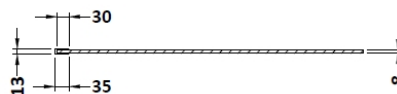

Sales Code: WRFBB1876

Description: Full Frame Wetroom Screen 1850X760x8mm

Packaging Details

Barcode: 5056462688619

Sales Code: WRSC076

Description: Wetroom Screen 760 X 1850 X 8mm

Product Dimensions

Height (mm):	1850
Width (mm):	760
Depth (mm):	14
Nett Weight (kg):	32.5

Packaging Dimensions

Height (mm):	60
Width (mm):	810
Length (mm):	1920
Gross Weight (kg):	32.5

Packaging Data

Box Colour:	Brown Cardboard Box - Printed
Box Qty:	1
Label Size:	100 x 50
Label Colour:	Not Applicable
Label Qty:	0

Outer Box Dimensions (If Applicable)

Height (mm):	
Width (mm):	
Depth (mm):	
Length (mm):	
Gross Weight (kg):	
Barcode:	5055275819012

Product Details

Country of Origin:	China
Fitting Instruction:	No
CE Approval:	Yes
Profile Material:	Aluminium
Profile Finish:	Polished Chrome
Adjustments (mm):	735mm - 753mm
Entry Width (mm):	N/A
Swing In Dim (mm):	N/A
Swing Out Dim (mm):	N/A
Radius (mm):	Not Applicable
Glass Thickness (mm):	8
Easy Fit:	No
Easy Clean:	No
Handle Style:	Not Applicable
Handle Material:	Not Applicable
Enclosure Design:	Frameless
Wheel Type:	Not Applicable
Support Bar Included:	Support Bar Included
Extras:	None

Sales Code: WRSF015UF

Description: 1950mm Undrilled Flat Profile

OVERALL LENGTH 1950mm

Product Dimensions

Height (mm):	1950
Width (mm):	34
Depth (mm):	13
Nett Weight (kg):	1.01

Packaging Dimensions

Height (mm):	45
Width (mm):	185
Length (mm):	1970
Gross Weight (kg):	1.42