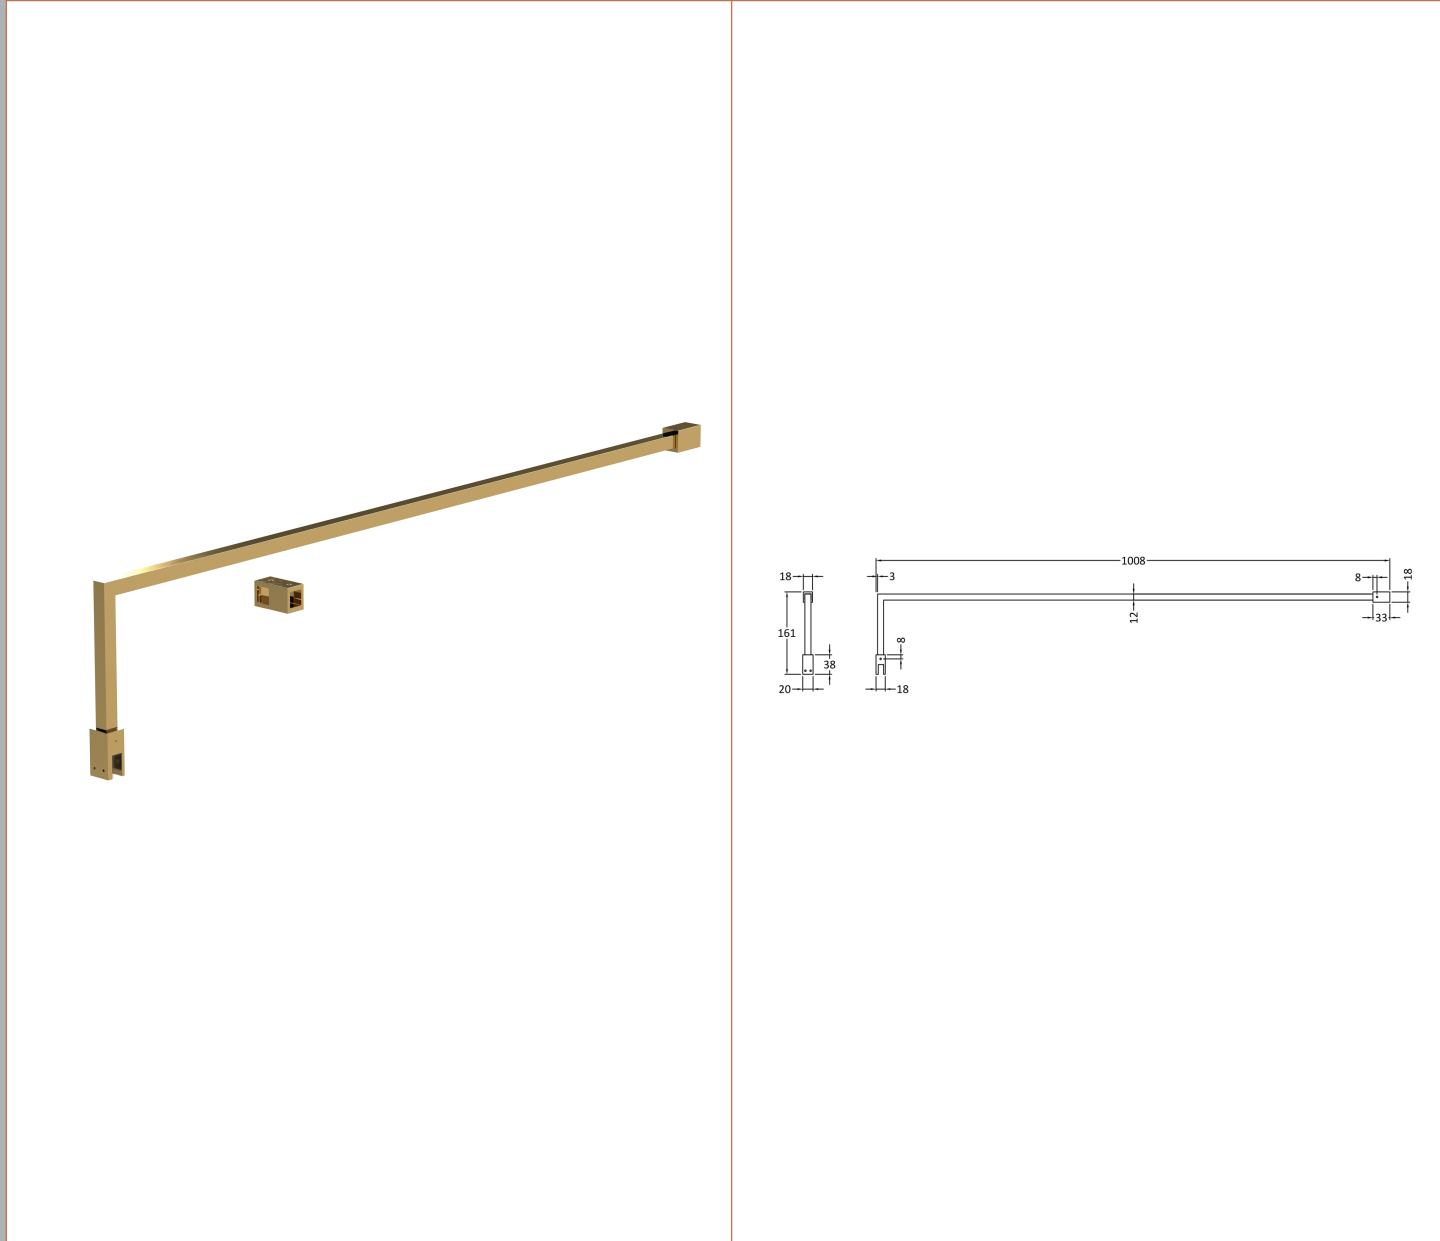

Sales Code: WRFBB1876

Description: Full Frame Wetroom Screen 1850X760x8mm

Packaging Details

Barcode: 5056462688619

Sales Code: WRSC076

Description: Wetroom Screen 760 X 1850 X 8mm

Product Dimensions

Height (mm):	1850
Width (mm):	760
Depth (mm):	14
Nett Weight (kg):	32.5

Packaging Dimensions

Height (mm):	60
Width (mm):	810
Length (mm):	1920
Gross Weight (kg):	32.5

Packaging Data

Box Colour:	Brown Cardboard Box - Printed
Box Qty:	1
Label Size:	100 x 50
Label Colour:	Not Applicable
Label Qty:	0

Outer Box Dimensions (If Applicable)

Height (mm):	
Width (mm):	
Depth (mm):	
Length (mm):	
Gross Weight (kg):	
Barcode:	5055275819012

Product Details

Country of Origin:	China
Fitting Instruction:	No
CE Approval:	Yes
Profile Material:	Aluminium
Profile Finish:	Polished Chrome
Adjustments (mm):	735mm - 753mm
Entry Width (mm):	N/A
Swing In Dim (mm):	N/A
Swing Out Dim (mm):	N/A
Radius (mm):	Not Applicable
Glass Thickness (mm):	8
Easy Fit:	No
Easy Clean:	No
Handle Style:	Not Applicable
Handle Material:	Not Applicable
Enclosure Design:	Frameless
Wheel Type:	Not Applicable
Support Bar Included:	Support Bar Included
Extras:	None

Sales Code: FIX025

Description: Wetroom Screen Support Arm

Product Dimensions

Height (mm):	15
Width (mm):	150
Depth (mm):	1000
Nett Weight (kg):	0.67

Packaging Dimensions

Height (mm):	35
Width (mm):	160
Length (mm):	1020
Gross Weight (kg):	0.7