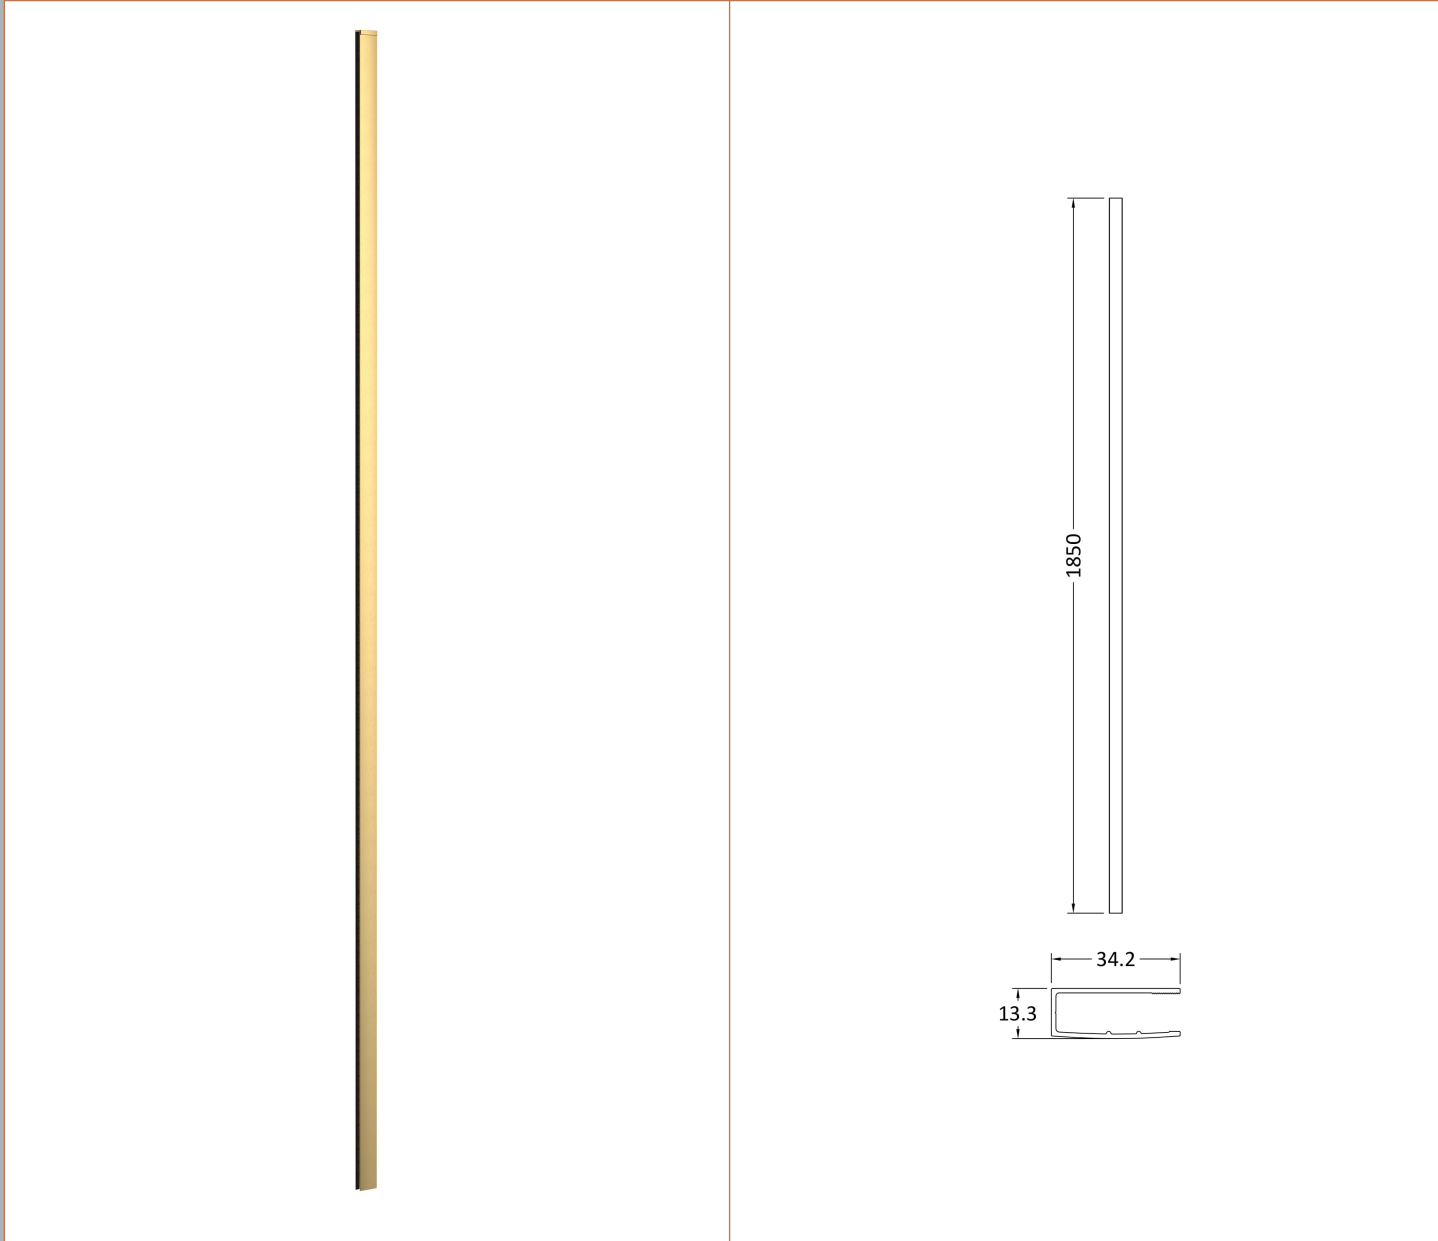

Sales Code: WRSF013

Description: Wetroom Wall Channel 1850mm Brass

Product Dimensions

Height (mm):	1850
Width (mm):	
Depth (mm):	
Nett Weight (kg):	0.6

Packaging Dimensions

Height (mm):	60
Width (mm):	185
Length (mm):	1860
Gross Weight (kg):	0.6

Packaging Data

Box Colour:	Brown Cardboard Box - Printed
Box Qty:	1
Label Size:	100 x 50
Label Colour:	White Label
Label Qty:	1

Outer Box Dimensions (If Applicable)

Height (mm):	
Width (mm):	
Depth (mm):	
Length (mm):	
Gross Weight (kg):	
Barcode:	5056462611846

Product Details

Country of Origin:	China
Fitting Instruction:	No
CE Approval:	N/A
Profile Material:	Aluminium
Profile Finish:	Brushed Brass
Adjustments (mm):	18mm
Entry Width (mm):	N/A
Swing In Dim (mm):	N/A
Swing Out Dim (mm):	N/A
Radius (mm):	Not Applicable
Glass Thickness (mm):	
Easy Fit:	Not Applicable
Easy Clean:	Not Applicable
Handle Style:	Not Applicable
Handle Material:	Not Applicable
Enclosure Design:	Not Applicable
Wheel Type:	Not Applicable
Support Bar Included:	Support Bar Not Included
Extras:	None