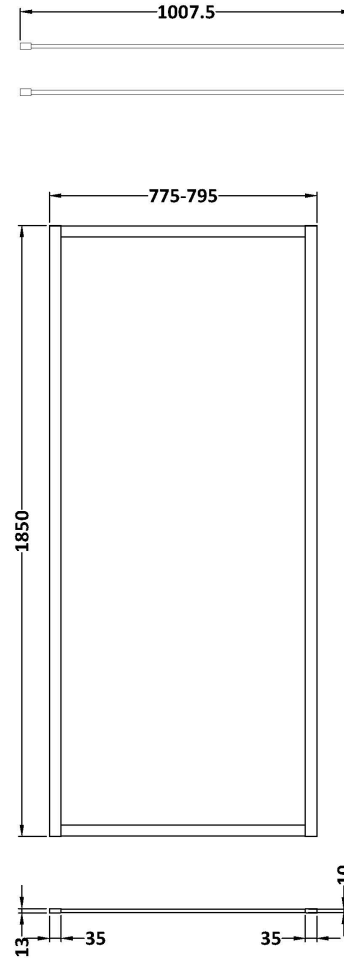

Sales Code: WRFBB1880

Description: Full Frame Wetroom Screen 1850X800x8mm

Packaging Details

Barcode: 5056462688626