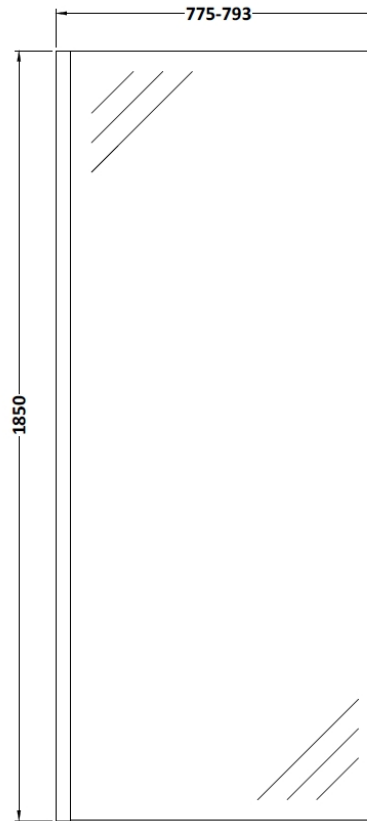

Sales Code: WRFBB1880

Description: Full Frame Wetroom Screen 1850X800x8mm

### Packaging Details

Barcode: 5056462688626

Sales Code: WRSC080

Description: Wetroom Screen 800 X 1850 X 8mm

### Product Dimensions

Height (mm):	1850
Width (mm):	800
Depth (mm):	14
Nett Weight (kg):	34

### Packaging Dimensions

Height (mm):	60
Width (mm):	850
Length (mm):	1920
Gross Weight (kg):	34