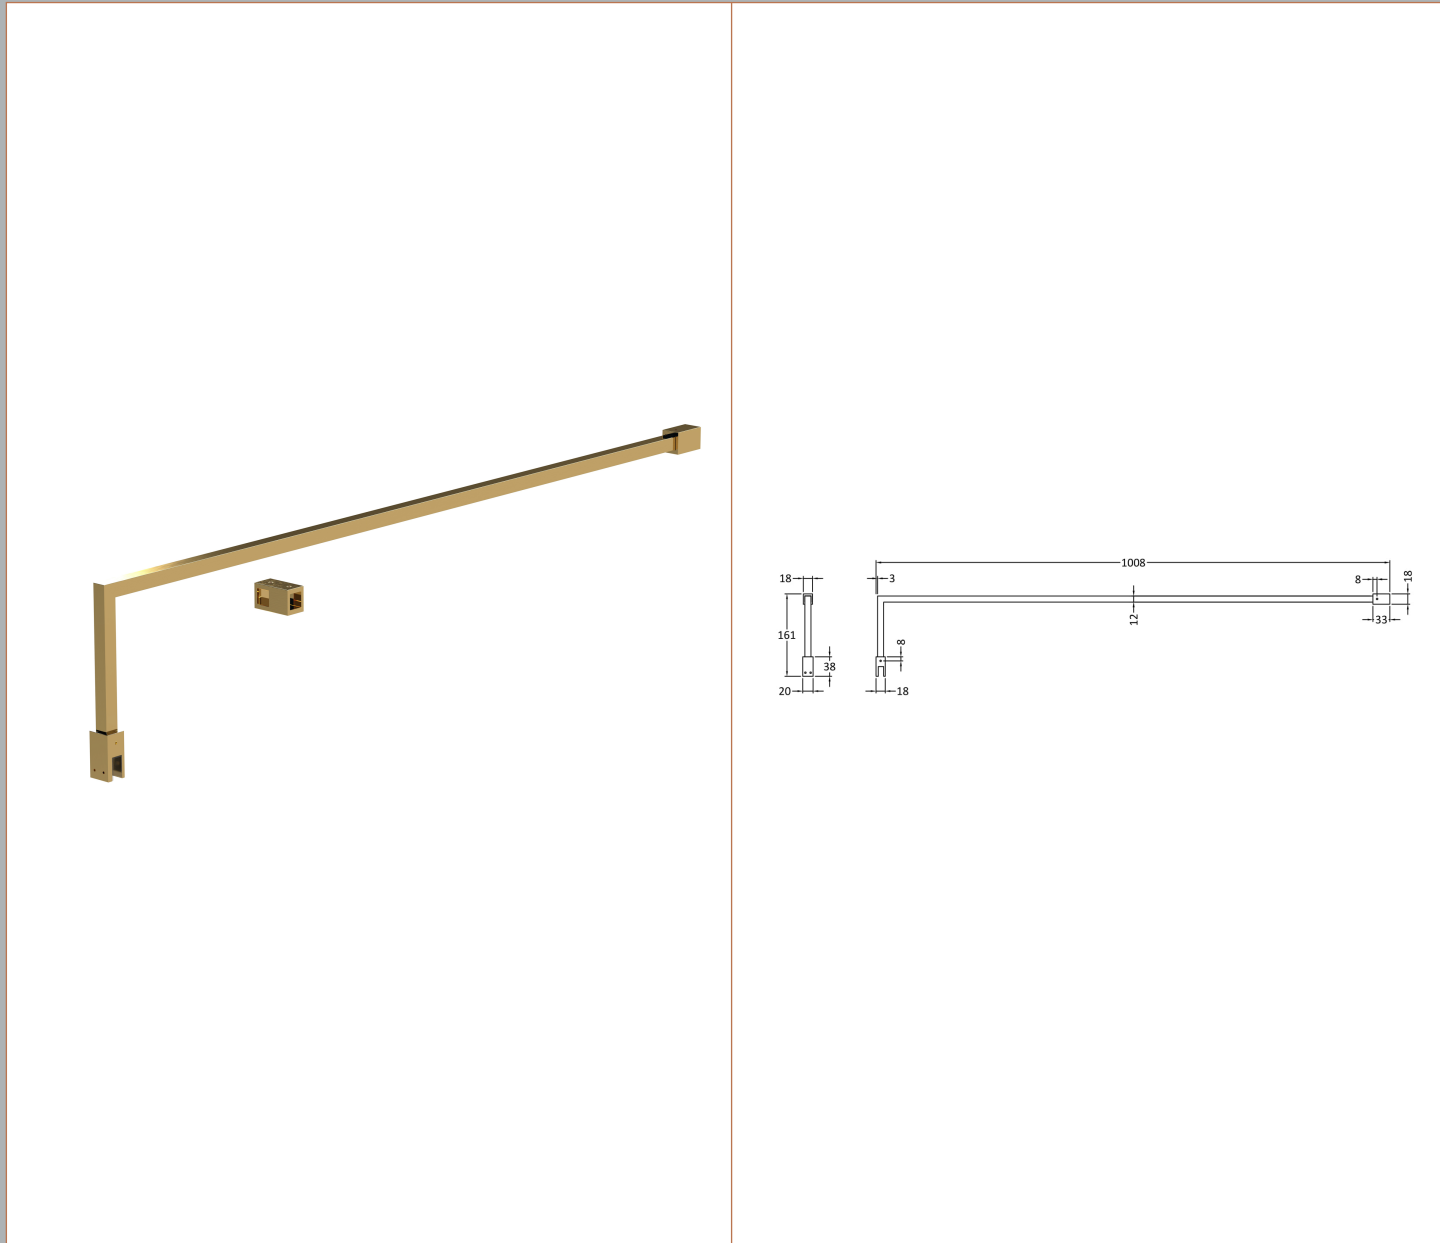

### Product Dimensions

Height (mm):	1850
Width (mm):	800
Depth (mm):	14
Nett Weight (kg):	34

### Outer Box Dimensions (If Applicable)

Height (mm):	
Width (mm):	
Depth (mm):	
Length (mm):	
Gross Weight (kg):	
Barcode:	5055275819029

### Product Details

Country of Origin:	China
Fitting Instruction:	No
CE Approval:	Yes
Profile Material:	Aluminium
Profile Finish:	Polished Chrome
Adjustments (mm):	775mm - 793mm
Entry Width (mm):	N/A
Swing In Dim (mm):	N/A
Swing Out Dim (mm):	N/A
Radius (mm):	Not Applicable
Glass Thickness (mm):	8
Easy Fit:	No
Easy Clean:	No
Handle Style:	Not Applicable
Handle Material:	Not Applicable
Enclosure Design:	Frameless
Wheel Type:	Not Applicable
Support Bar Included:	Support Bar Included
Extras:	None

### Product Dimensions

Height (mm):	15
Width (mm):	150
Depth (mm):	1000
Nett Weight (kg):	0.67