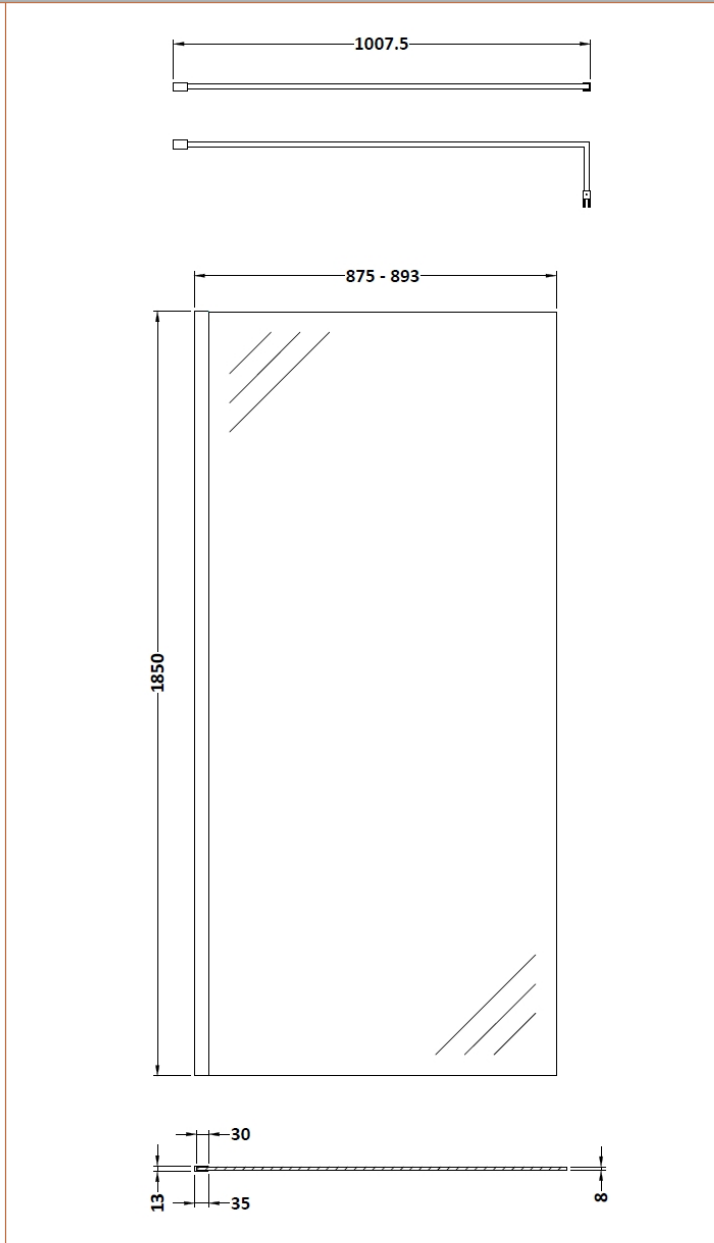

Sales Code: WRFBB1890

Description: Full Frame Wetroom Screen 1850X900x8mm

Packaging Details

Barcode: 5056462688633

Sales Code: WRSC090

Description: Wetroom Screen 900 X 1850 X 8mm

Product Dimensions

Height (mm):	1850
Width (mm):	900
Depth (mm):	14
Nett Weight (kg):	37.5

Packaging Dimensions

Height (mm):	60
Width (mm):	950
Length (mm):	1920
Gross Weight (kg):	38.2

Packaging Data

Box Colour:	Brown Cardboard Box - Printed
Box Qty:	1
Label Size:	100 x 50
Label Colour:	Not Applicable
Label Qty:	0

Outer Box Dimensions (If Applicable)

Height (mm):	
Width (mm):	
Depth (mm):	
Length (mm):	
Gross Weight (kg):	
Barcode:	5055275819036

Product Details

Country of Origin:	China
Fitting Instruction:	No
CE Approval:	Yes
Profile Material:	Aluminium
Profile Finish:	Polished Chrome
Adjustments (mm):	875mm - 893mm
Entry Width (mm):	N/A
Swing In Dim (mm):	N/A
Swing Out Dim (mm):	N/A
Radius (mm):	Not Applicable
Glass Thickness (mm):	8
Easy Fit:	No
Easy Clean:	No
Handle Style:	Not Applicable
Handle Material:	Not Applicable
Enclosure Design:	Frameless
Wheel Type:	Not Applicable
Support Bar Included:	Support Bar Included
Extras:	None

Sales Code: FIX025

Description: Wetroom Screen Support Arm

Product Dimensions

Height (mm):	15
Width (mm):	150
Depth (mm):	1000
Nett Weight (kg):	0.67

Packaging Dimensions

Height (mm):	35
Width (mm):	160
Length (mm):	1020
Gross Weight (kg):	0.7