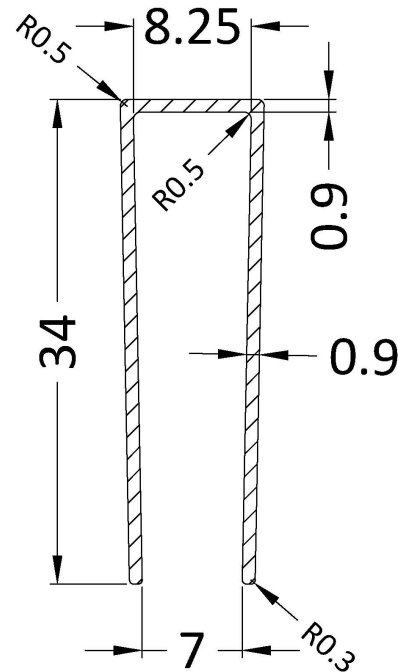

Outer Box Dimensions (If Applicable)

Height (mm):	
Width (mm):	
Depth (mm):	
Length (mm):	
Gross Weight (kg):	
Barcode:	5055275819036

Product Details

Country of Origin:	China
Fitting Instruction:	No
CE Approval:	Yes
Profile Material:	Aluminium
Profile Finish:	Polished Chrome
Adjustments (mm):	875mm - 893mm
Entry Width (mm):	N/A
Swing In Dim (mm):	N/A
Swing Out Dim (mm):	N/A
Radius (mm):	Not Applicable
Glass Thickness (mm):	8
Easy Fit:	No
Easy Clean:	No
Handle Style:	Not Applicable
Handle Material:	Not Applicable
Enclosure Design:	Frameless
Wheel Type:	Not Applicable
Support Bar Included:	Support Bar Included
Extras:	None

Sales Code: WRSF013

Description: Wetroom Wall Channel 1850mm Brass

Product Dimensions

Height (mm):	1850
Width (mm):	
Depth (mm):	
Nett Weight (kg):	0.6

Packaging Dimensions

Height (mm):	60
Width (mm):	185
Length (mm):	1860
Gross Weight (kg):	0.6

Product Details

Country of Origin:	China
Fitting Instruction:	No
CE Approval:	N/A
Profile Material:	Aluminium
Profile Finish:	Brushed Brass
Adjustments (mm):	18mm
Entry Width (mm):	N/A
Swing In Dim (mm):	N/A
Swing Out Dim (mm):	N/A
Radius (mm):	Not Applicable
Glass Thickness (mm):	
Easy Fit:	Not Applicable
Easy Clean:	Not Applicable
Handle Style:	Not Applicable
Handle Material:	Not Applicable
Enclosure Design:	Not Applicable
Wheel Type:	Not Applicable
Support Bar Included:	Support Bar Not Included
Extras:	None

Sales Code: WRSF015UF

Description: 1950mm Undrilled Flat Profile

OVERALL LENGTH 1950mm

Product Dimensions

Height (mm):	1950
Width (mm):	34
Depth (mm):	13
Nett Weight (kg):	1.01

Packaging Dimensions

Height (mm):	45
Width (mm):	185
Length (mm):	1970
Gross Weight (kg):	1.42