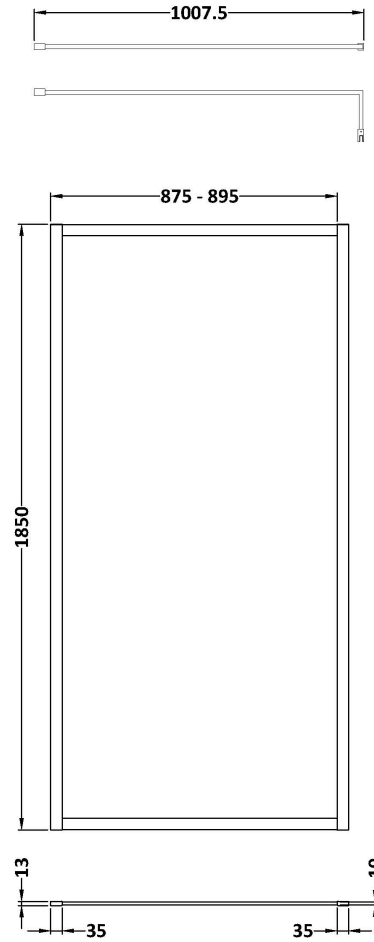

Sales Code: WRFBB1890

Description: Full Frame Wetroom Screen 1850X900x8mm

Packaging Details

Barcode: 5056462688633

Sales Code: WRSC090

Description: Wetroom Screen 900 X 1850 X 8mm

Product Dimensions

Height (mm):	1850
Width (mm):	900
Depth (mm):	14
Nett Weight (kg):	37.5

Packaging Dimensions

Height (mm):	60
Width (mm):	950
Length (mm):	1920
Gross Weight (kg):	38.2

Packaging Data

Box Colour:	Brown Cardboard Box - Printed
Box Qty:	1
Label Size:	100 x 50
Label Colour:	Not Applicable
Label Qty:	0

Outer Box Dimensions (If Applicable)

Height (mm):	
Width (mm):	
Depth (mm):	
Length (mm):	
Gross Weight (kg):	
Barcode:	5055275819036

Product Details

Country of Origin:	China
Fitting Instruction:	No
CE Approval:	Yes
Profile Material:	Aluminium
Profile Finish:	Polished Chrome
Adjustments (mm):	875mm - 893mm
Entry Width (mm):	N/A
Swing In Dim (mm):	N/A
Swing Out Dim (mm):	N/A
Radius (mm):	Not Applicable
Glass Thickness (mm):	8
Easy Fit:	No
Easy Clean:	No
Handle Style:	Not Applicable
Handle Material:	Not Applicable
Enclosure Design:	Frameless
Wheel Type:	Not Applicable
Support Bar Included:	Support Bar Included
Extras:	None

Sales Code: FIX025

Description: Wetroom Screen Support Arm

Product Dimensions

Height (mm):	15
Width (mm):	150
Depth (mm):	1000
Nett Weight (kg):	0.67

Packaging Dimensions

Height (mm):	35
Width (mm):	160
Length (mm):	1020
Gross Weight (kg):	0.7