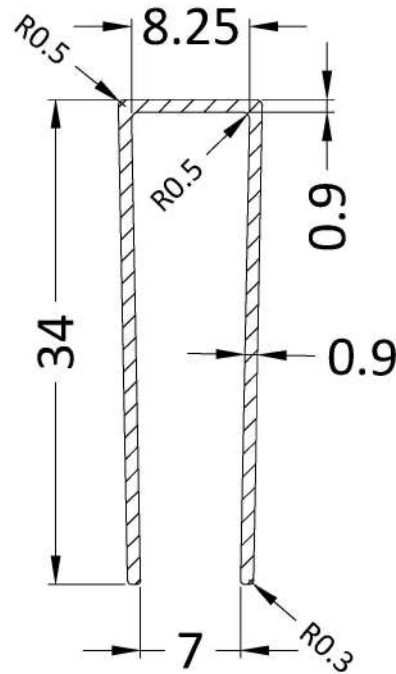

Outer Box Dimensions (If Applicable)

Height (mm):	
Width (mm):	
Depth (mm):	
Length (mm):	
Gross Weight (kg):	
Barcode:	5055275871157

Product Details

Country of Origin:	China
Fitting Instruction:	No
CE & UKCA:	Yes
Profile Material:	Aluminium
Profile Finish:	Polished Chrome
Adjustments (mm):	1075mm-1093mm
Entry Width (mm):	N/A
Swing In Dim (mm):	N/A
Swing Out Dim (mm):	N/A
Radius (mm):	Not Applicable
Glass Thickness (mm):	8
Easy Fit:	No
Easy Clean:	Yes
Handle Style:	Not Applicable
Handle Material:	Not Applicable
Enclosure Design:	Frameless
Wheel Type:	Not Applicable
Support Bar Included:	Support Bar Included
Extras:	None

Sales Code: WRSF015

Description: 1950 Wetroom Wall Channel Brass

Product Dimensions

Height (mm):	1950
Width (mm):	
Depth (mm):	
Nett Weight (kg):	0.8

Packaging Dimensions

Height (mm):	45
Width (mm):	185
Length (mm):	1970
Gross Weight (kg):	0.8

Product Details

Country of Origin:	China
Fitting Instruction:	No
CE & UKCA:	N/A
Profile Material:	Aluminium
Profile Finish:	Brushed Brass
Adjustments (mm):	18mm
Entry Width (mm):	N/A
Swing In Dim (mm):	N/A
Swing Out Dim (mm):	N/A
Radius (mm):	Not Applicable
Glass Thickness (mm):	
Easy Fit:	Not Applicable
Easy Clean:	Not Applicable
Handle Style:	Not Applicable
Handle Material:	Not Applicable
Enclosure Design:	Not Applicable
Wheel Type:	Not Applicable
Support Bar Included:	Support Bar Not Included
Extras:	None

Sales Code: WRSF015UF

Description: 1950mm Undrilled Flat Profile Brass

OVERALL LENGTH 1950mm

Product Dimensions

Height (mm):	1950
Width (mm):	34
Depth (mm):	13
Nett Weight (kg):	1.01

Packaging Dimensions

Height (mm):	45
Width (mm):	185
Length (mm):	1970
Gross Weight (kg):	1.42