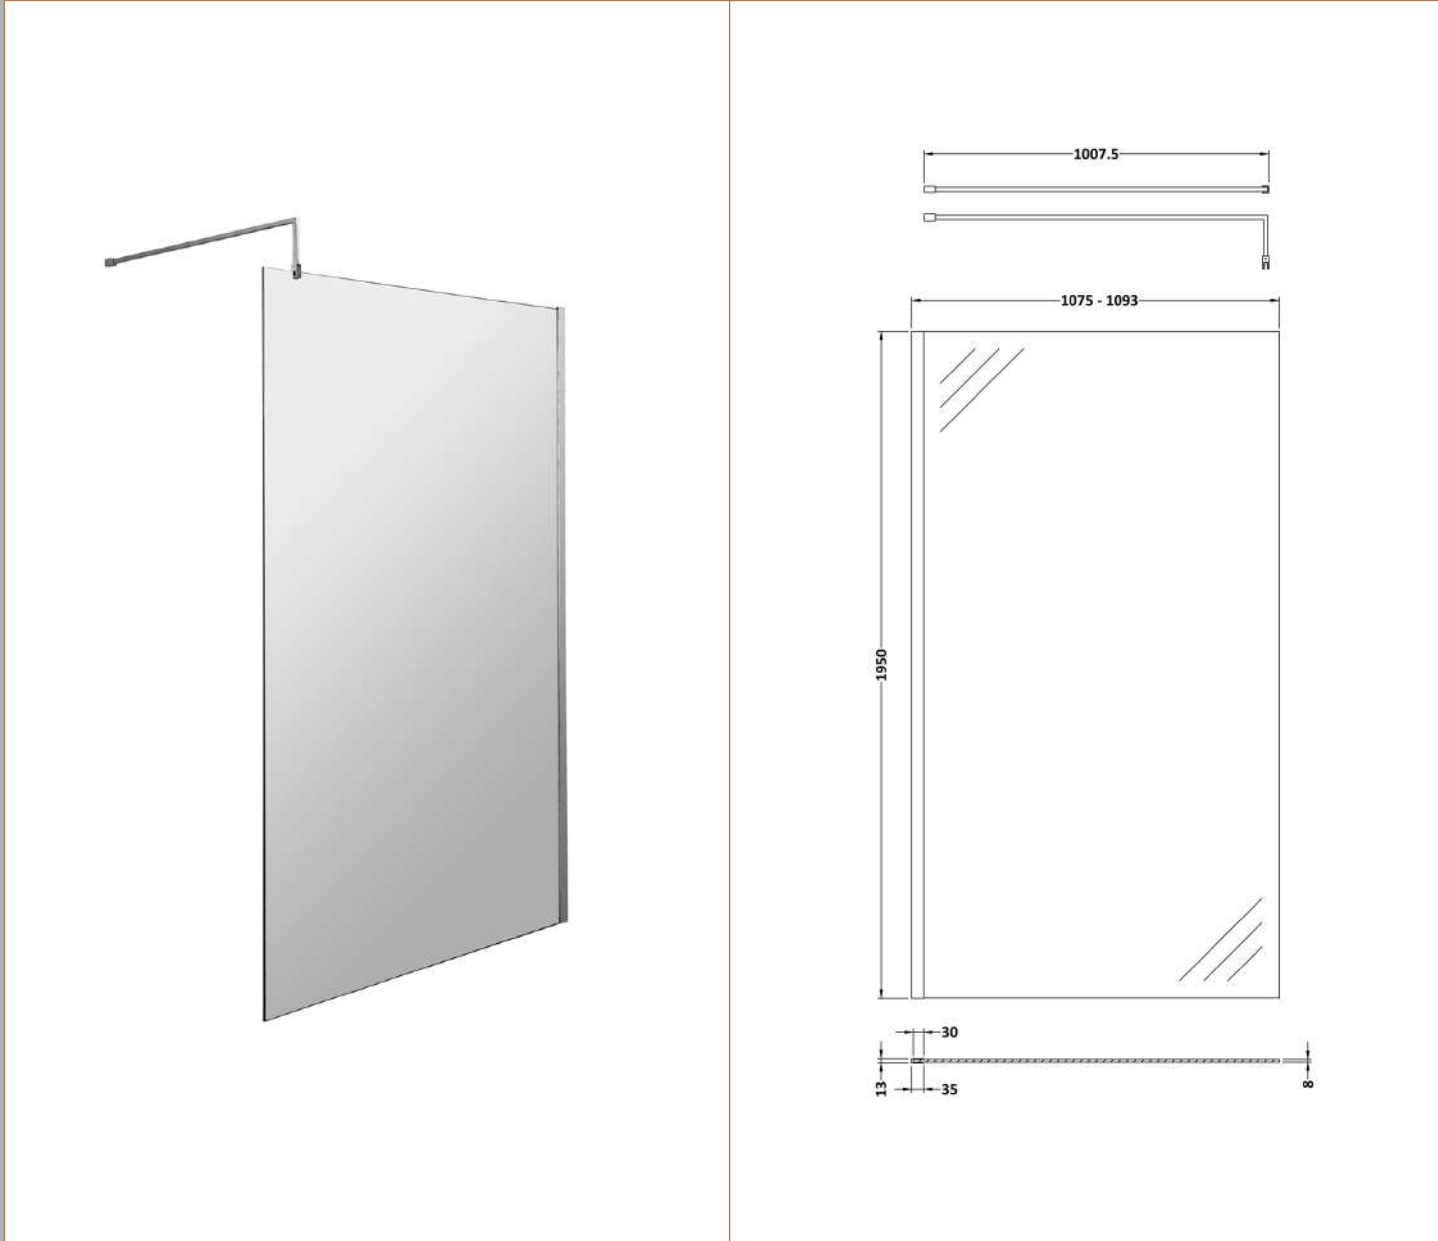

Sales Code: WRFBB1911

Description: Full Frame Wetroom Screen 1950X1100x8mm

Packaging Details

Barcode: 5056462688572

Sales Code: WRSB1100

Description: 1100X1950 Wetroom Screen Inc Support Bar

Product Dimensions

Height (mm):	1950
Width (mm):	1100
Depth (mm):	14
Nett Weight (kg):	48.8

Packaging Dimensions

Height (mm):	65
Width (mm):	1150
Length (mm):	2010
Gross Weight (kg):	48.8

Packaging Data

Box Colour:	Brown Cardboard Box - Printed
Box Qty:	1
Label Size:	100 x 50
Label Colour:	Not Applicable
Label Qty:	0

Outer Box Dimensions (If Applicable)

Height (mm):	
Width (mm):	
Depth (mm):	
Length (mm):	
Gross Weight (kg):	
Barcode:	5055275871157

Product Details

Country of Origin:	China
Fitting Instruction:	No
CE & UKCA:	Yes
Profile Material:	Aluminium
Profile Finish:	Polished Chrome
Adjustments (mm):	1075mm-1093mm
Entry Width (mm):	N/A
Swing In Dim (mm):	N/A
Swing Out Dim (mm):	N/A
Radius (mm):	Not Applicable
Glass Thickness (mm):	8
Easy Fit:	No
Easy Clean:	Yes
Handle Style:	Not Applicable
Handle Material:	Not Applicable
Enclosure Design:	Frameless
Wheel Type:	Not Applicable
Support Bar Included:	Support Bar Included
Extras:	None

Sales Code: FIX025

Description: Wetroom Screen Support Arm Brass

Product Dimensions

Height (mm):	15
Width (mm):	150
Depth (mm):	1000
Nett Weight (kg):	0.67

Packaging Dimensions

Height (mm):	35
Width (mm):	160
Length (mm):	1020
Gross Weight (kg):	0.7