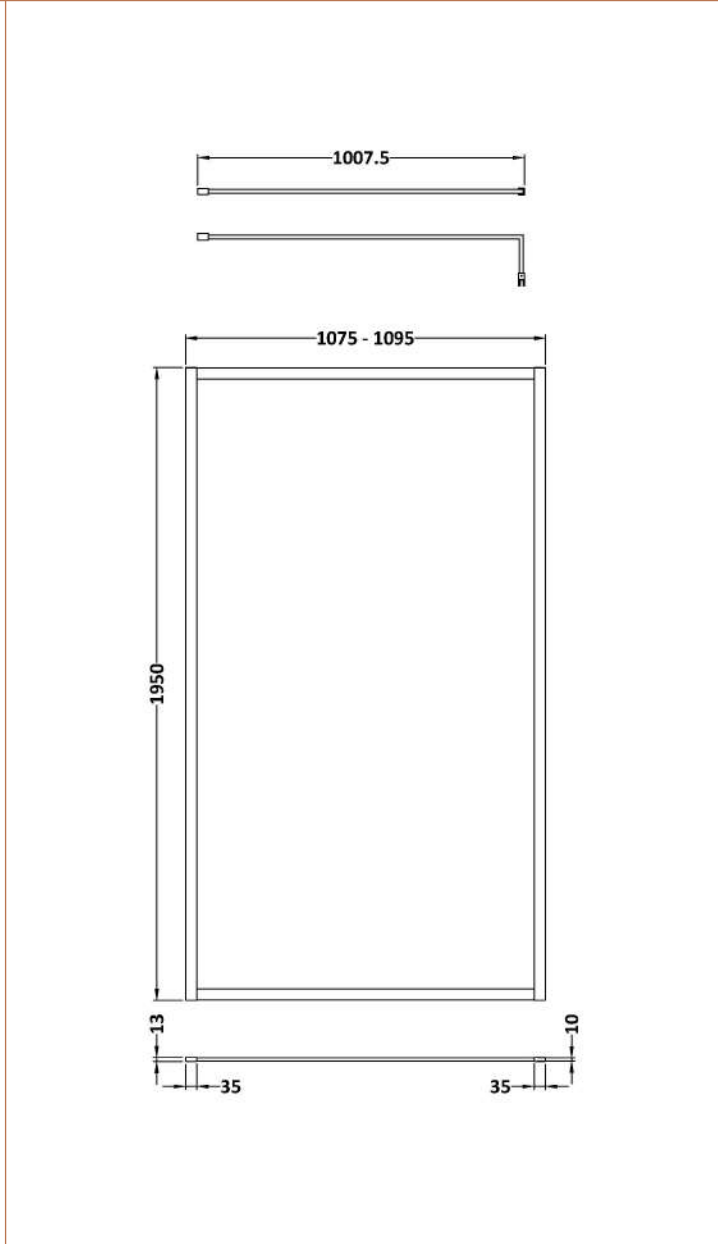

Sales Code: WRFBB1911

Description: Full Frame Wetroom Screen 1950X1100x8mm

Packaging Details

Barcode: 5056462688572

Sales Code: WRSB1100

Description: 1100X1950 Wetroom Screen Inc Support Bar

Product Dimensions

Height (mm):	1950
Width (mm):	1100
Depth (mm):	14
Nett Weight (kg):	48.8

Packaging Dimensions

Height (mm):	65
Width (mm):	1150
Length (mm):	2010
Gross Weight (kg):	48.8

Packaging Data

Box Colour:	Brown Cardboard Box - Printed
Box Qty:	1
Label Size:	100 x 50
Label Colour:	Not Applicable
Label Qty:	0

Outer Box Dimensions (If Applicable)

Height (mm):	
Width (mm):	
Depth (mm):	
Length (mm):	
Gross Weight (kg):	
Barcode:	5055275871157

Product Details

Country of Origin:	China
Fitting Instruction:	No
CE & UKCA:	Yes
Profile Material:	Aluminium
Profile Finish:	Polished Chrome
Adjustments (mm):	1075mm-1093mm
Entry Width (mm):	N/A
Swing In Dim (mm):	N/A
Swing Out Dim (mm):	N/A
Radius (mm):	Not Applicable
Glass Thickness (mm):	8
Easy Fit:	No
Easy Clean:	Yes
Handle Style:	Not Applicable
Handle Material:	Not Applicable
Enclosure Design:	Frameless
Wheel Type:	Not Applicable
Support Bar Included:	Support Bar Included
Extras:	None

Sales Code: FIX025

Description: Wetroom Screen Support Arm Brass

Product Dimensions

Height (mm):	15
Width (mm):	150
Depth (mm):	1000
Nett Weight (kg):	0.67

Packaging Dimensions

Height (mm):	35
Width (mm):	160
Length (mm):	1020
Gross Weight (kg):	0.7