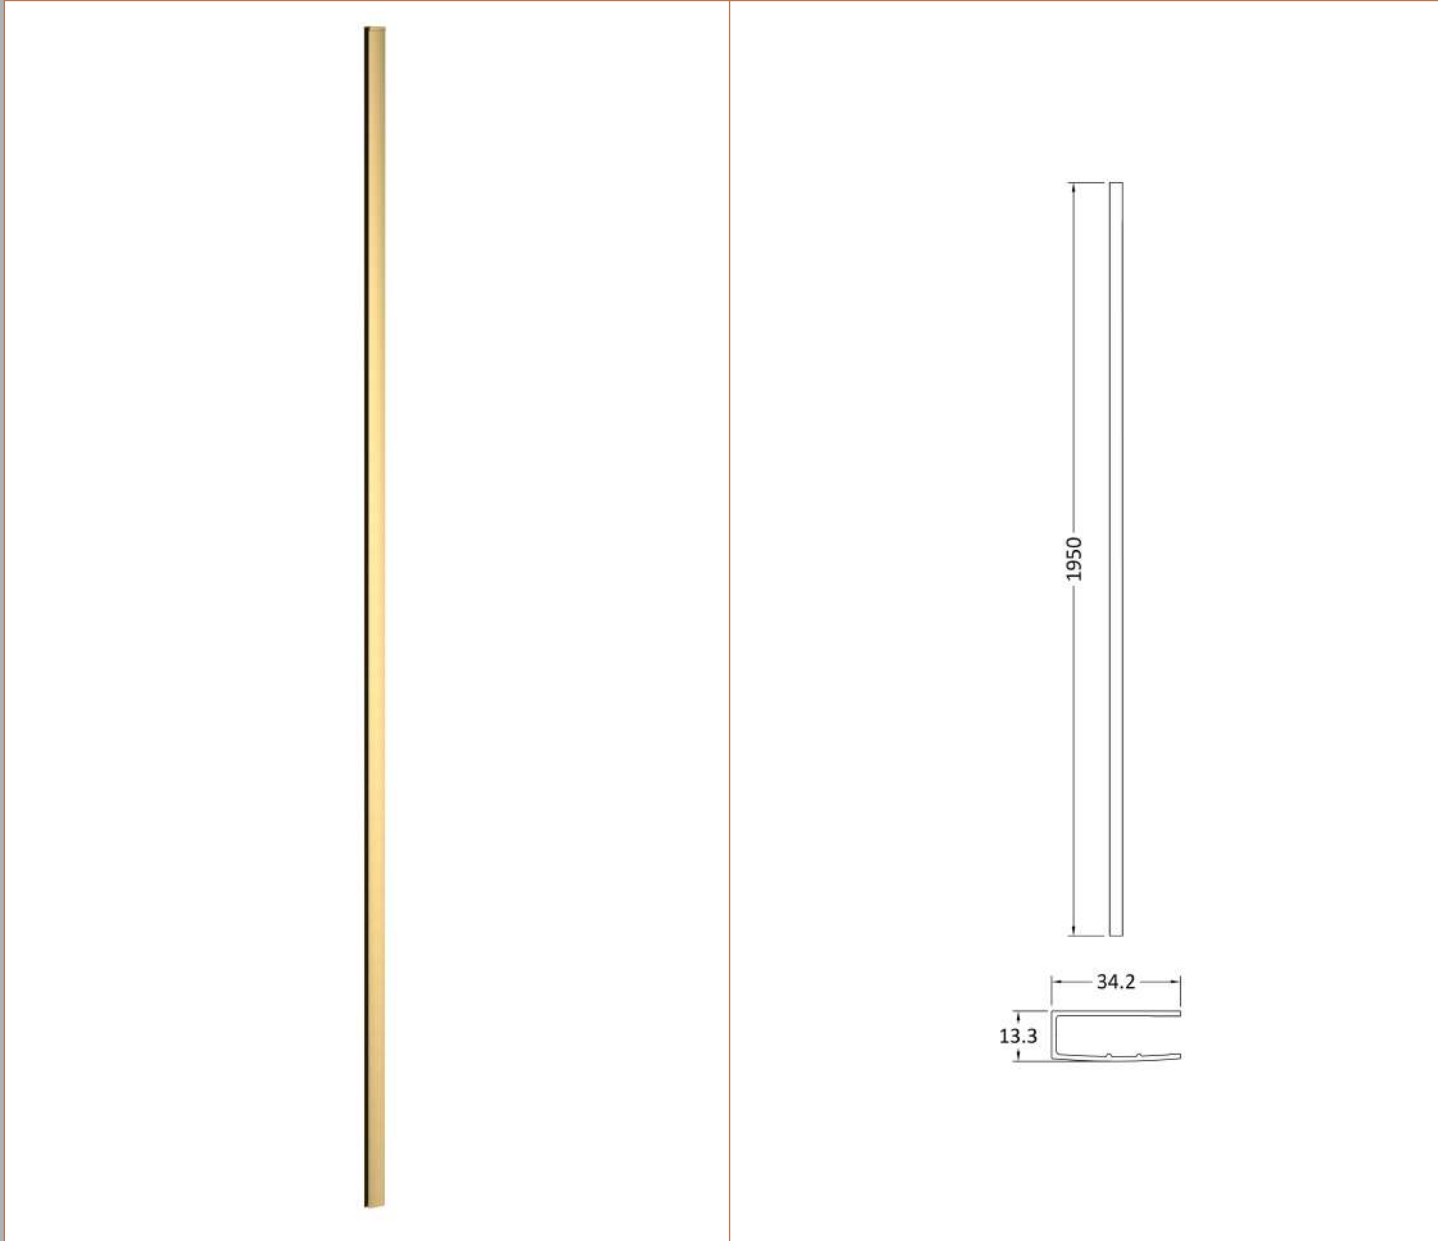

Outer Box Dimensions (If Applicable)

Height (mm):	
Width (mm):	
Depth (mm):	
Length (mm):	
Gross Weight (kg):	
Barcode:	5055275871157

Product Details

Country of Origin:	China
Fitting Instruction:	No
CE & UKCA:	Yes
Profile Material:	Aluminium
Profile Finish:	Polished Chrome
Adjustments (mm):	1075mm-1093mm
Entry Width (mm):	N/A
Swing In Dim (mm):	N/A
Swing Out Dim (mm):	N/A
Radius (mm):	Not Applicable
Glass Thickness (mm):	8
Easy Fit:	No
Easy Clean:	Yes
Handle Style:	Not Applicable
Handle Material:	Not Applicable
Enclosure Design:	Frameless
Wheel Type:	Not Applicable
Support Bar Included:	Support Bar Included
Extras:	None

Sales Code: FIX025

Description: Wetroom Screen Support Arm Brass

Product Dimensions

Height (mm):	15
Width (mm):	150
Depth (mm):	1000
Nett Weight (kg):	0.67

Packaging Dimensions

Height (mm):	35
Width (mm):	160
Length (mm):	1020
Gross Weight (kg):	0.7

Product Details

Country of Origin:	China
Fitting Instruction:	No
CE & UKCA:	N/A
Profile Material:	Stainless Steel
Profile Finish:	Brushed Brass
Adjustments (mm):	N/A
Entry Width (mm):	N/A
Swing In Dim (mm):	N/A
Swing Out Dim (mm):	N/A
Radius (mm):	Not Applicable
Glass Thickness (mm):	
Easy Fit:	Not Applicable
Easy Clean:	Not Applicable
Handle Style:	Not Applicable
Handle Material:	Not Applicable
Enclosure Design:	Not Applicable
Wheel Type:	Not Applicable
Support Bar Included:	
Extras:	None

Sales Code: WRSF015

Description: 1950 Wetroom Wall Channel Brass

Product Dimensions

Height (mm):	1950
Width (mm):	
Depth (mm):	
Nett Weight (kg):	0.8

Packaging Dimensions

Height (mm):	45
Width (mm):	185
Length (mm):	1970
Gross Weight (kg):	0.8