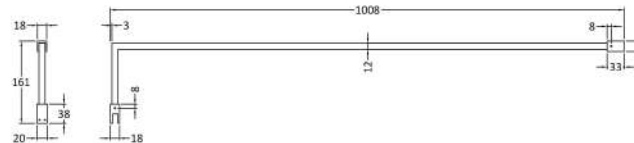

Height (mm):	1950
Width (mm):	1100
Depth (mm):	14
Nett Weight (kg):	48.8

Packaging Dimensions

Height (mm):	65
Width (mm):	1150
Length (mm):	2010
Gross Weight (kg):	48.8

Packaging Data

Box Colour:	Brown Cardboard Box - Printed
Box Qty:	1
Label Size:	100 x 50
Label Colour:	Not Applicable
Label Qty:	0

Outer Box Dimensions (If Applicable)

Height (mm):	
Width (mm):	
Depth (mm):	
Length (mm):	
Gross Weight (kg):	
Barcode:	5055275871157

Product Details

Country of Origin:	China
Fitting Instruction:	No
CE & UKCA:	Yes
Profile Material:	Aluminium
Profile Finish:	Polished Chrome
Adjustments (mm):	1075mm-1093mm
Entry Width (mm):	N/A
Swing In Dim (mm):	N/A
Swing Out Dim (mm):	N/A
Radius (mm):	Not Applicable
Glass Thickness (mm):	8
Easy Fit:	No
Easy Clean:	Yes
Handle Style:	Not Applicable
Handle Material:	Not Applicable
Enclosure Design:	Frameless
Wheel Type:	Not Applicable
Support Bar Included:	Support Bar Included
Extras:	None

Sales Code: FIX025

Description: Wetroom Screen Support Arm Brass

Product Dimensions

Height (mm):	15
Width (mm):	150
Depth (mm):	1000
Nett Weight (kg):	0.67

Packaging Dimensions

Height (mm):	35
Width (mm):	160
Length (mm):	1020
Gross Weight (kg):	0.7

Sales Code: WRSF015UF

Description: 1950mm Undrilled Flat Profile Brass

OVERALL LENGTH 1950mm

Product Dimensions

Height (mm):	1950
Width (mm):	34
Depth (mm):	13
Nett Weight (kg):	1.01

Packaging Dimensions

Height (mm):	45
Width (mm):	185
Length (mm):	1970
Gross Weight (kg):	1.42