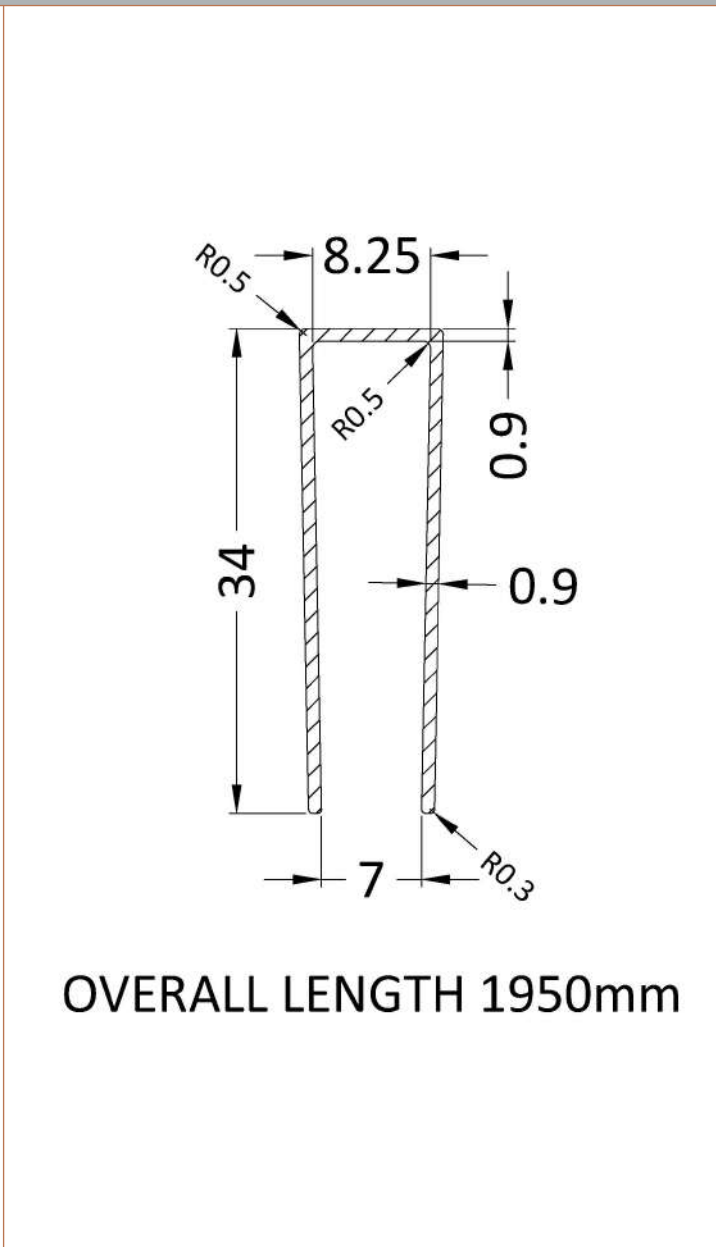

Outer Box Dimensions (If Applicable)

Height (mm):	
Width (mm):	
Depth (mm):	
Length (mm):	
Gross Weight (kg):	
Barcode:	5055369007479

Product Details

Country of Origin:	China
Fitting Instruction:	No
CE & UKCA:	Yes
Profile Material:	Aluminium
Profile Finish:	Polished Chrome
Adjustments (mm):	1175mm-1193mm
Entry Width (mm):	N/A
Swing In Dim (mm):	N/A
Swing Out Dim (mm):	N/A
Radius (mm):	Not Applicable
Glass Thickness (mm):	8
Easy Fit:	No
Easy Clean:	Yes
Handle Style:	Not Applicable
Handle Material:	Not Applicable
Enclosure Design:	Frameless
Wheel Type:	Not Applicable
Support Bar Included:	Support Bar Included
Extras:	None

Sales Code: WRSF015

Description: 1950 Wetroom Wall Channel Brass

Product Dimensions

Height (mm):	1950
Width (mm):	
Depth (mm):	
Nett Weight (kg):	0.8

Packaging Dimensions

Height (mm):	45
Width (mm):	185
Length (mm):	1970
Gross Weight (kg):	0.8

Sales Code: WRSF015UF

Description: 1950mm Undrilled Flat Profile Brass

Product Dimensions	
Height (mm):	1950
Width (mm):	34
Depth (mm):	13
Nett Weight (kg):	1.01
Packaging Dimensions	
Height (mm):	45
Width (mm):	185
Length (mm):	1970
Gross Weight (kg):	1.42
Packaging Data	
Box Colour:	Brown Cardboard Box
Box Qty:	1
Label Size:	50 x 100
Label Colour:	White Label
Label Qty:	1
Outer Box Dimensions (If Applicable)	
Height (mm):	
Width (mm):	
Depth (mm):	
Length (mm):	
Gross Weight (kg):	
Barcode:	5056462618975
Product Details	
Country of Origin:	China
Fitting Instruction:	No
CE & UKCA:	N/A
Profile Material:	Aluminium
Profile Finish:	Brushed Brass
Adjustments (mm):	18 mm
Entry Width (mm):	N/A
Swing In Dim (mm):	N/A
Swing Out Dim (mm):	N/A
Radius (mm):	
Glass Thickness (mm):	
Easy Fit:	Not Applicable
Easy Clean:	Not Applicable
Handle Style:	Not Applicable
Handle Material:	Not Applicable
Enclosure Design:	Not Applicable
Wheel Type:	Not Applicable
Support Bar Included:	Support Bar Not Included
Extras:	None