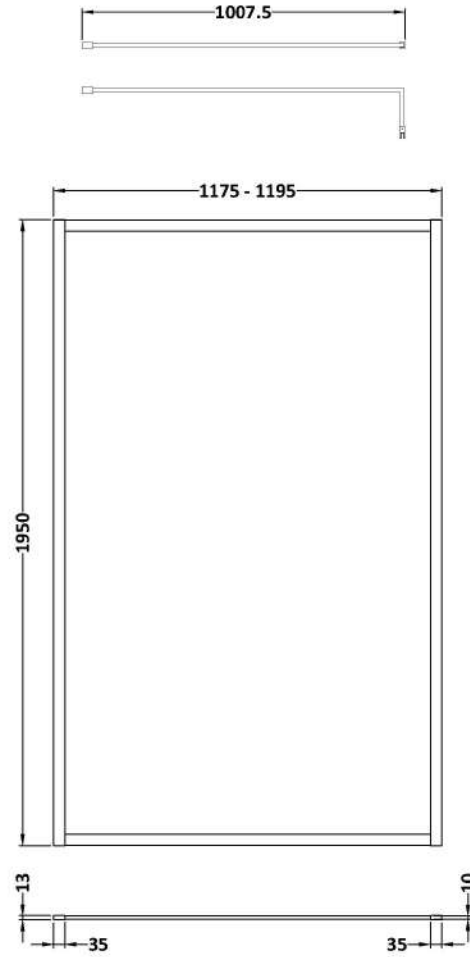

Sales Code: WRFBB1912

Description: Full Frame Wetroom Screen 1950X1200x8mm

Packaging Details

Barcode: 5056462688589

Sales Code: WRSB1200

Description: Wetroom Screen 1200 X1950mm

Product Dimensions

Height (mm):	1950
Width (mm):	1200
Depth (mm):	14
Nett Weight (kg):	50.4

Packaging Dimensions

Height (mm):	65
Width (mm):	1250
Length (mm):	2010
Gross Weight (kg):	50.4

Packaging Data

Box Colour:	Brown Cardboard Box - Printed
Box Qty:	1
Label Size:	100 x 50
Label Colour:	Not Applicable
Label Qty:	0

Outer Box Dimensions (If Applicable)

Height (mm):	
Width (mm):	
Depth (mm):	
Length (mm):	
Gross Weight (kg):	
Barcode:	5055369007479

Product Details

Country of Origin:	China
Fitting Instruction:	No
CE & UKCA:	Yes
Profile Material:	Aluminium
Profile Finish:	Polished Chrome
Adjustments (mm):	1175mm-1193mm
Entry Width (mm):	N/A
Swing In Dim (mm):	N/A
Swing Out Dim (mm):	N/A
Radius (mm):	Not Applicable
Glass Thickness (mm):	8
Easy Fit:	No
Easy Clean:	Yes
Handle Style:	Not Applicable
Handle Material:	Not Applicable
Enclosure Design:	Frameless
Wheel Type:	Not Applicable
Support Bar Included:	Support Bar Included
Extras:	None

Sales Code: FIX025

Description: Wetroom Screen Support Arm Brass

Product Dimensions

Height (mm):	15
Width (mm):	150
Depth (mm):	1000
Nett Weight (kg):	0.67

Packaging Dimensions

Height (mm):	35
Width (mm):	160
Length (mm):	1020
Gross Weight (kg):	0.7