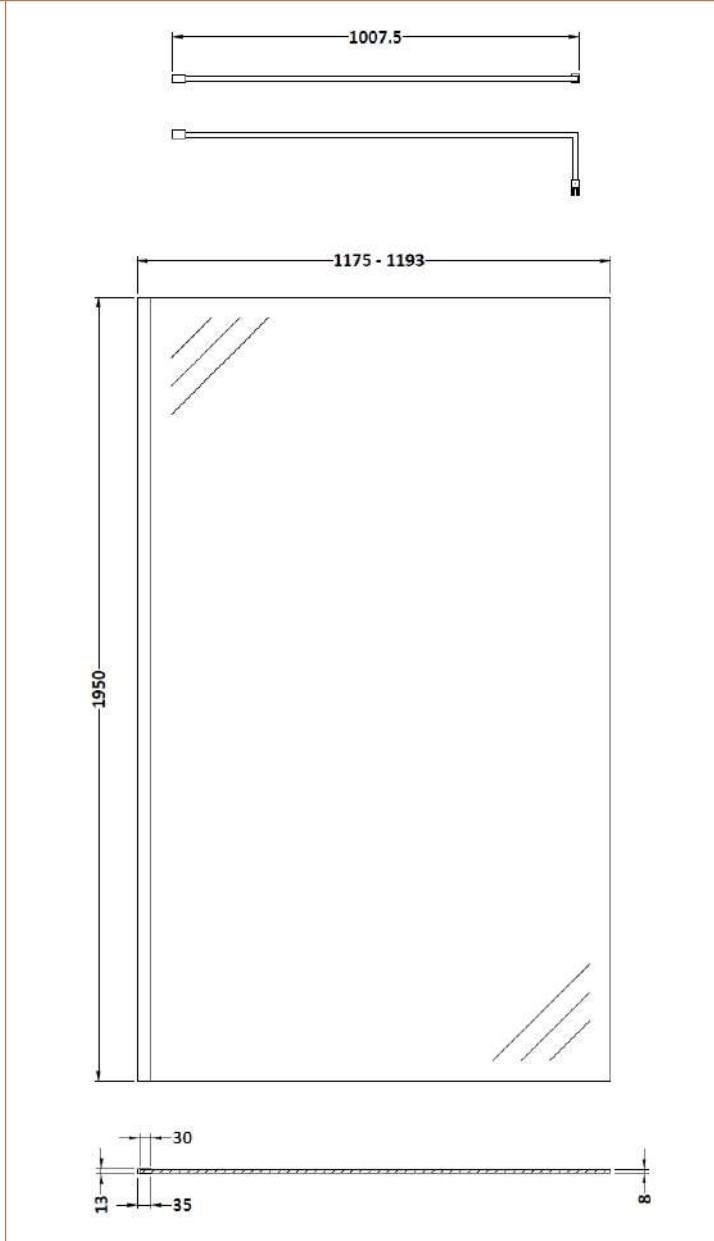

Sales Code: WRFBB1912

Description: Full Frame Wetroom Screen 1950X1200x8mm

Packaging Details

Barcode: 5056462688589

Sales Code: WRSB1200

Description: Wetroom Screen 1200 X1950mm

Product Dimensions

Height (mm):	1950
Width (mm):	1200
Depth (mm):	14
Nett Weight (kg):	50.4

Packaging Dimensions

Height (mm):	65
Width (mm):	1250
Length (mm):	2010
Gross Weight (kg):	50.4

Packaging Data

Box Colour:	Brown Cardboard Box - Printed
Box Qty:	1
Label Size:	100 x 50
Label Colour:	Not Applicable
Label Qty:	0

Outer Box Dimensions (If Applicable)

Height (mm):	
Width (mm):	
Depth (mm):	
Length (mm):	
Gross Weight (kg):	
Barcode:	5055369007479

Product Details

Country of Origin:	China
Fitting Instruction:	No
CE & UKCA:	Yes
Profile Material:	Aluminium
Profile Finish:	Polished Chrome
Adjustments (mm):	1175mm-1193mm
Entry Width (mm):	N/A
Swing In Dim (mm):	N/A
Swing Out Dim (mm):	N/A
Radius (mm):	Not Applicable
Glass Thickness (mm):	8
Easy Fit:	No
Easy Clean:	Yes
Handle Style:	Not Applicable
Handle Material:	Not Applicable
Enclosure Design:	Frameless
Wheel Type:	Not Applicable
Support Bar Included:	Support Bar Included
Extras:	None

Sales Code: WRSF015

Description: 1950 Wetroom Wall Channel Brass

Product Dimensions

Height (mm):	1950
Width (mm):	
Depth (mm):	
Nett Weight (kg):	0.8

Packaging Dimensions

Height (mm):	45
Width (mm):	185
Length (mm):	1970
Gross Weight (kg):	0.8