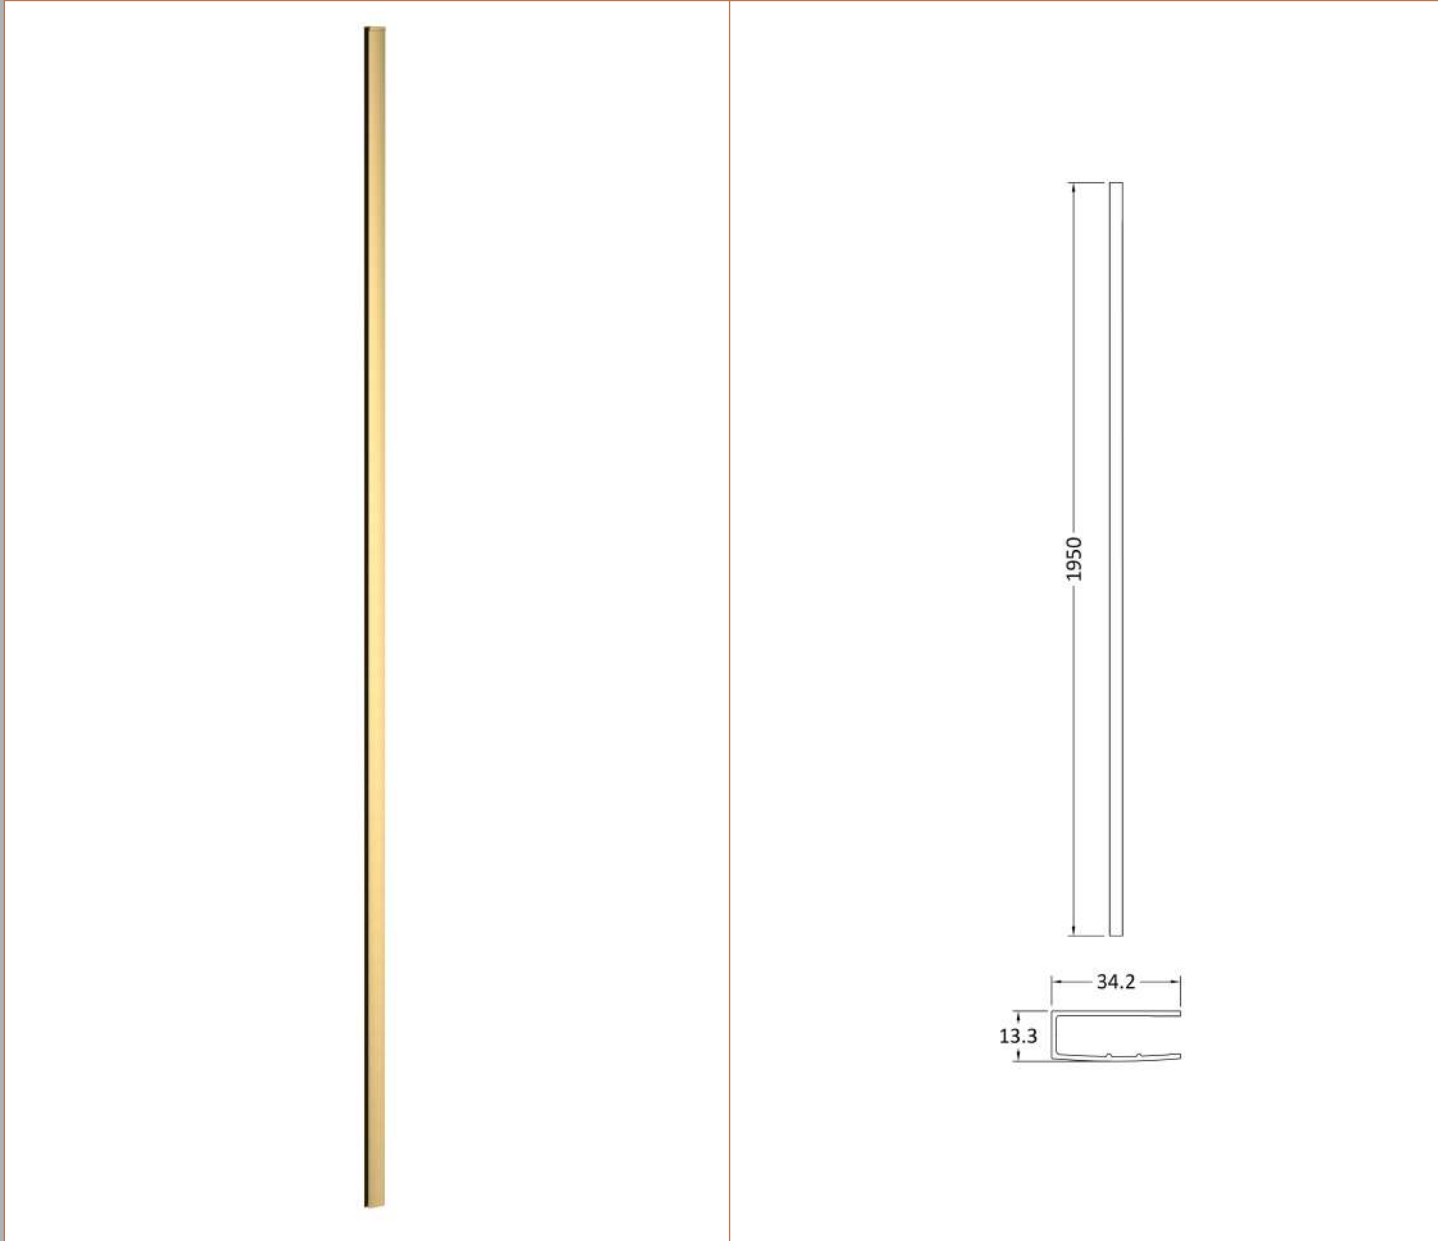

Outer Box Dimensions (If Applicable)

Height (mm):	
Width (mm):	
Depth (mm):	
Length (mm):	
Gross Weight (kg):	
Barcode:	5055369007479

Product Details

Country of Origin:	China
Fitting Instruction:	No
CE & UKCA:	Yes
Profile Material:	Aluminium
Profile Finish:	Polished Chrome
Adjustments (mm):	1175mm-1193mm
Entry Width (mm):	N/A
Swing In Dim (mm):	N/A
Swing Out Dim (mm):	N/A
Radius (mm):	Not Applicable
Glass Thickness (mm):	8
Easy Fit:	No
Easy Clean:	Yes
Handle Style:	Not Applicable
Handle Material:	Not Applicable
Enclosure Design:	Frameless
Wheel Type:	Not Applicable
Support Bar Included:	Support Bar Included
Extras:	None

Sales Code: FIX025

Description: Wetroom Screen Support Arm Brass

Product Dimensions

Height (mm):	15
Width (mm):	150
Depth (mm):	1000
Nett Weight (kg):	0.67

Packaging Dimensions

Height (mm):	35
Width (mm):	160
Length (mm):	1020
Gross Weight (kg):	0.7

Product Details

Country of Origin:	China
Fitting Instruction:	No
CE & UKCA:	N/A
Profile Material:	Stainless Steel
Profile Finish:	Brushed Brass
Adjustments (mm):	N/A
Entry Width (mm):	N/A
Swing In Dim (mm):	N/A
Swing Out Dim (mm):	N/A
Radius (mm):	Not Applicable
Glass Thickness (mm):	
Easy Fit:	Not Applicable
Easy Clean:	Not Applicable
Handle Style:	Not Applicable
Handle Material:	Not Applicable
Enclosure Design:	Not Applicable
Wheel Type:	Not Applicable
Support Bar Included:	
Extras:	None

Sales Code: WRSF015

Description: 1950 Wetroom Wall Channel Brass

Product Dimensions

Height (mm):	1950
Width (mm):	
Depth (mm):	
Nett Weight (kg):	0.8

Packaging Dimensions

Height (mm):	45
Width (mm):	185
Length (mm):	1970
Gross Weight (kg):	0.8