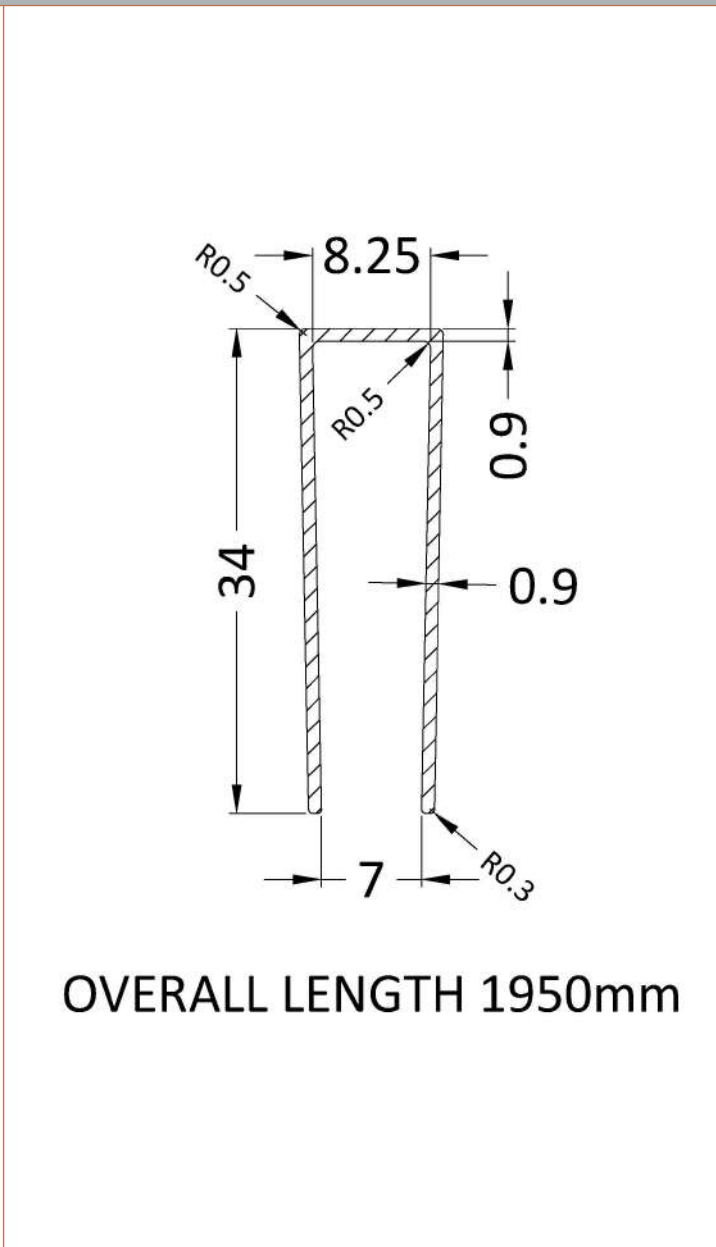

### Outer Box Dimensions (If Applicable)

Height (mm):	
Width (mm):	
Depth (mm):	
Length (mm):	
Gross Weight (kg):	
Barcode:	5056462611884

Sales Code: WRSF015

Description: 1950 Wetroom Wall Channel Brass

**Product Dimensions**

Height (mm):	1950
Width (mm):	
Depth (mm):	
Nett Weight (kg):	0.8

**Packaging Dimensions**

Height (mm):	45
Width (mm):	185
Length (mm):	1970
Gross Weight (kg):	0.8

**Product Details**

Country of Origin:	China
Fitting Instruction:	No
CE & UKCA:	N/A
Profile Material:	Aluminium
Profile Finish:	Brushed Brass
Adjustments (mm):	18mm
Entry Width (mm):	N/A
Swing In Dim (mm):	N/A
Swing Out Dim (mm):	N/A
Radius (mm):	Not Applicable
Glass Thickness (mm):	
Easy Fit:	Not Applicable
Easy Clean:	Not Applicable
Handle Style:	Not Applicable
Handle Material:	Not Applicable
Enclosure Design:	Not Applicable
Wheel Type:	Not Applicable
Support Bar Included:	Support Bar Not Included
Extras:	None

Sales Code: WRSF015UF

Description: 1950mm Undrilled Flat Profile Brass

Product Dimensions	
Height (mm):	1950
Width (mm):	34
Depth (mm):	13
Nett Weight (kg):	1.01
Packaging Dimensions	
Height (mm):	45
Width (mm):	185
Length (mm):	1970
Gross Weight (kg):	1.42
Packaging Data	
Box Colour:	Brown Cardboard Box
Box Qty:	1
Label Size:	50 x 100
Label Colour:	White Label
Label Qty:	1
Outer Box Dimensions (If Applicable)	
Height (mm):	
Width (mm):	
Depth (mm):	
Length (mm):	
Gross Weight (kg):	
Barcode:	5056462618975
Product Details	
Country of Origin:	China
Fitting Instruction:	No
CE & UKCA:	N/A
Profile Material:	Aluminium
Profile Finish:	Brushed Brass
Adjustments (mm):	18 mm
Entry Width (mm):	N/A
Swing In Dim (mm):	N/A
Swing Out Dim (mm):	N/A
Radius (mm):	
Glass Thickness (mm):	
Easy Fit:	Not Applicable
Easy Clean:	Not Applicable
Handle Style:	Not Applicable
Handle Material:	Not Applicable
Enclosure Design:	Not Applicable
Wheel Type:	Not Applicable
Support Bar Included:	Support Bar Not Included
Extras:	None