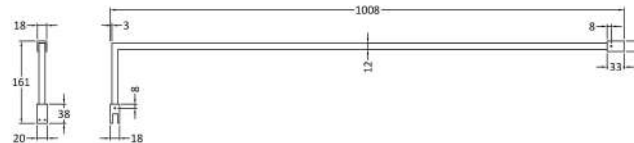

### Product Dimensions

Height (mm):	1950
Width (mm):	1400
Depth (mm):	14
Nett Weight (kg):	58.3

### Outer Box Dimensions (If Applicable)

Height (mm):	
Width (mm):	
Depth (mm):	
Length (mm):	
Gross Weight (kg):	
Barcode:	5055369007486

### Product Details

Country of Origin:	China
Fitting Instruction:	No
CE & UKCA:	Yes
Profile Material:	Aluminium
Profile Finish:	Polished Chrome
Adjustments (mm):	1375mm-1393mm
Entry Width (mm):	N/A
Swing In Dim (mm):	N/A
Swing Out Dim (mm):	N/A
Radius (mm):	Not Applicable
Glass Thickness (mm):	8
Easy Fit:	No
Easy Clean:	Yes
Handle Style:	Not Applicable
Handle Material:	Not Applicable
Enclosure Design:	Frameless
Wheel Type:	Not Applicable
Support Bar Included:	Support Bar Included
Extras:	None

### Product Dimensions

Height (mm):	15
Width (mm):	150
Depth (mm):	1000
Nett Weight (kg):	0.67