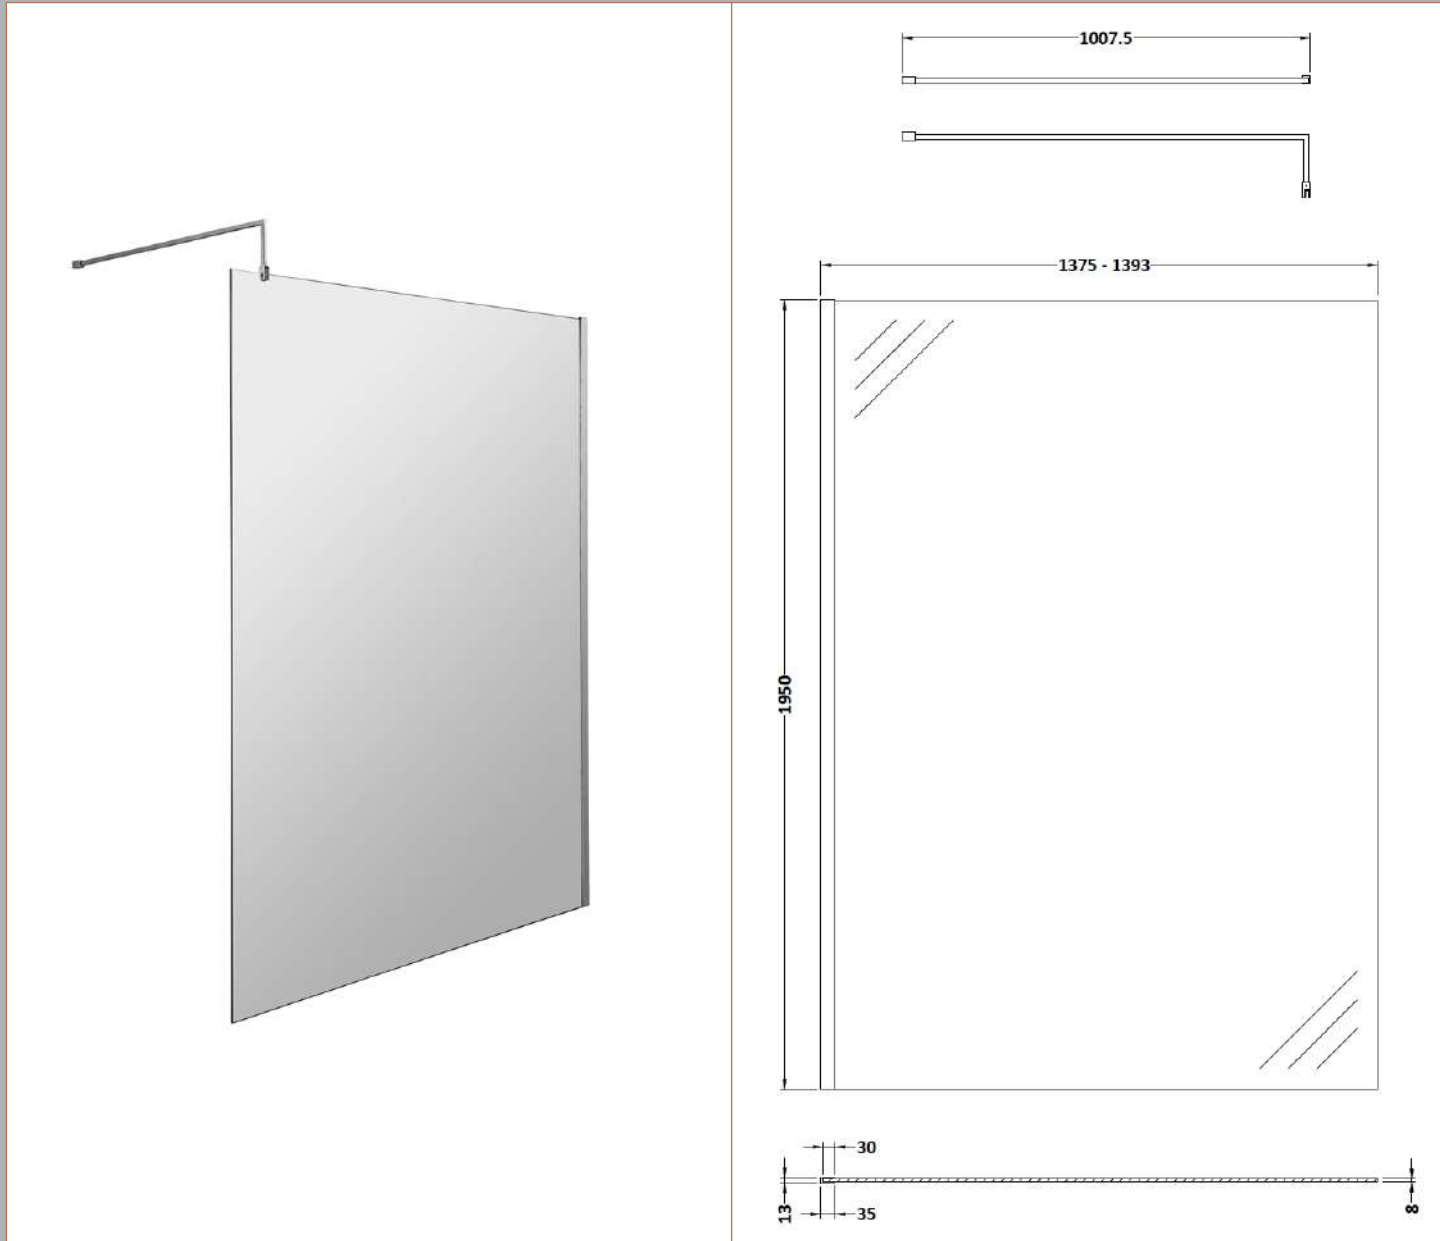

**Sales Code:** WRFBB1914

**Description:** Full Frame Wetroom Screen 1950X1400x8mm

**Packaging Details**

Barcode: 5056462688596

Sales Code: WRSB1400

Description: Wetroom Screen 1400 X1950mm

### Product Dimensions

Height (mm):	1950
Width (mm):	1400
Depth (mm):	14
Nett Weight (kg):	58.3

### Packaging Dimensions

Height (mm):	65
Width (mm):	1485
Length (mm):	2010
Gross Weight (kg):	58.3

### Product Dimensions

Height (mm):	15
Width (mm):	150
Depth (mm):	1000
Nett Weight (kg):	0.67