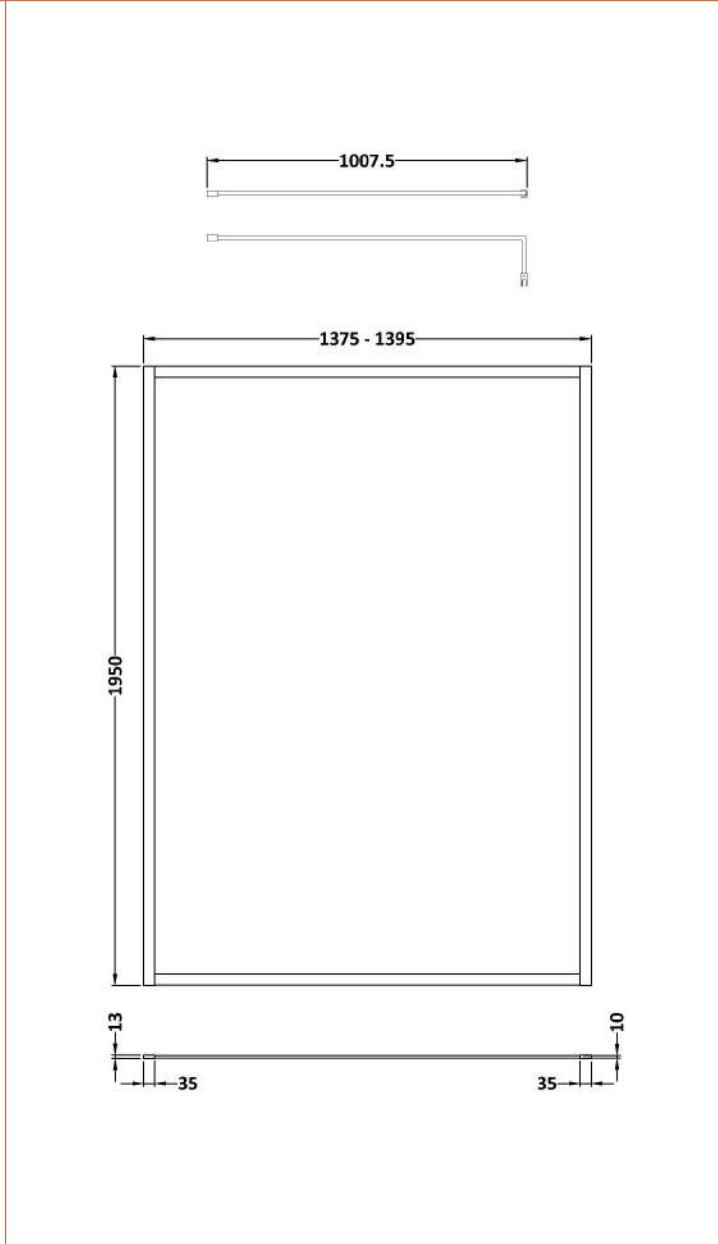

Sales Code: WRFBB1914

Description: Full Frame Wetroom Screen 1950X1400x8mm

Packaging Details

Barcode: 5056462688596