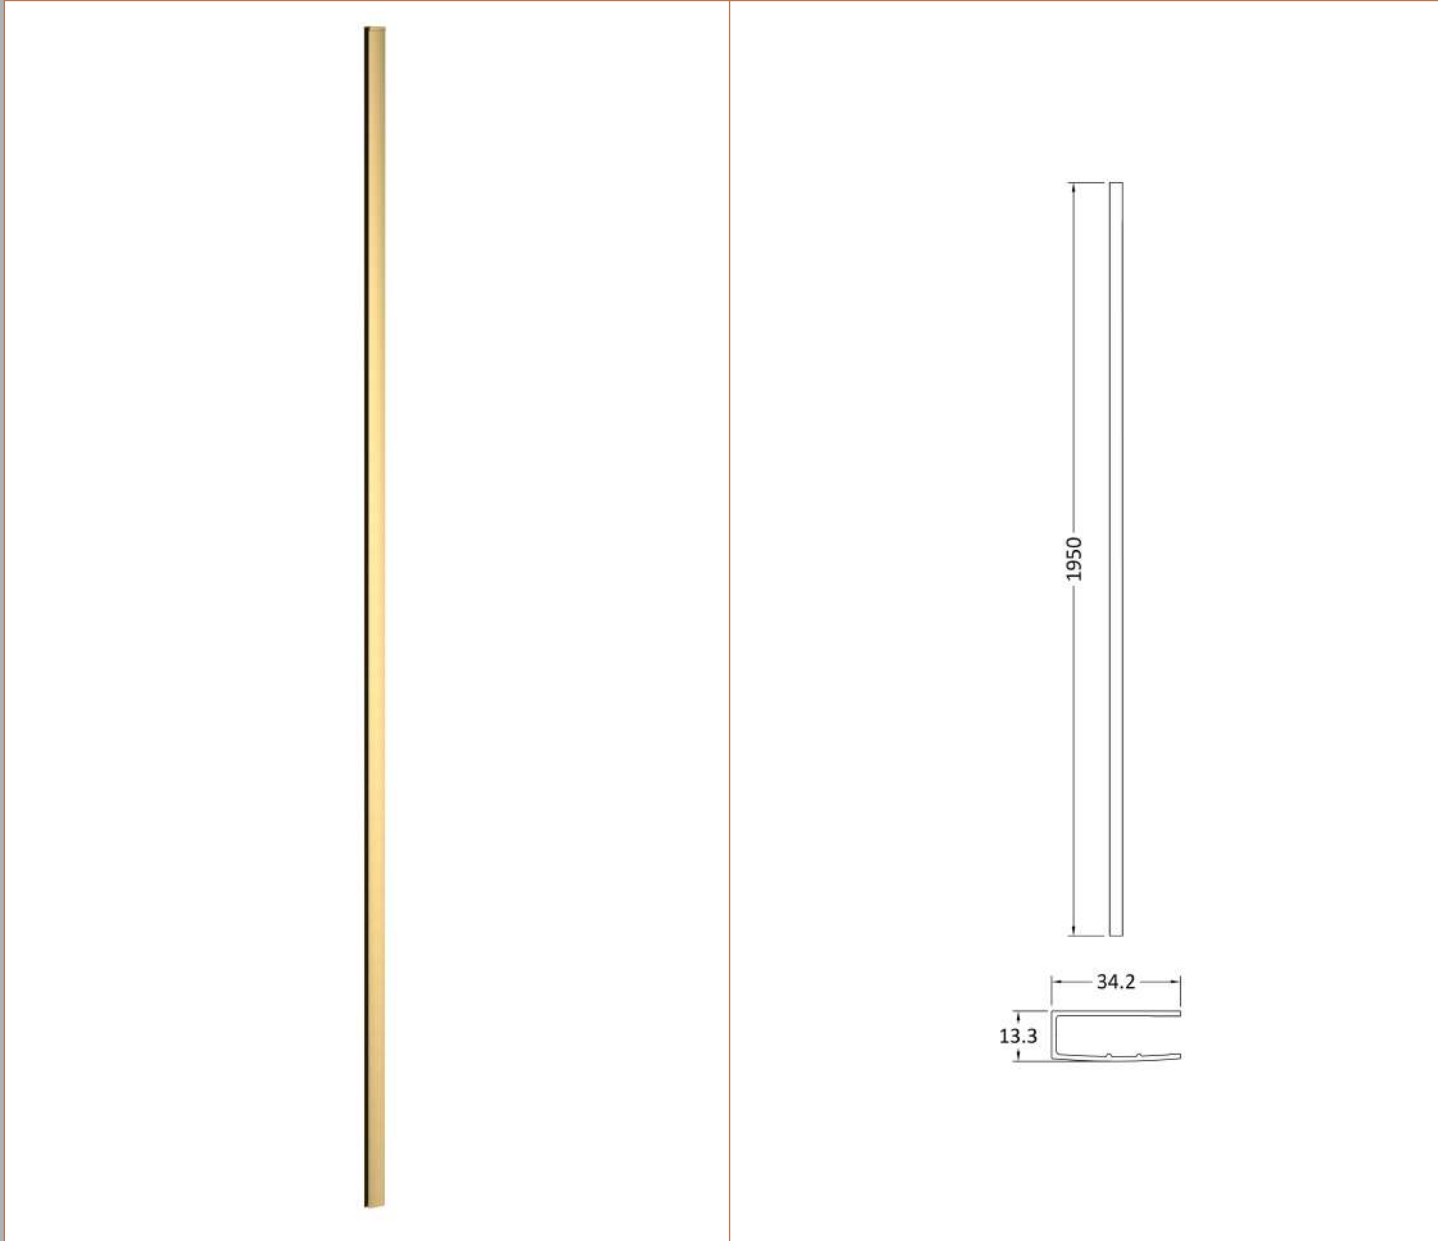

Outer Box Dimensions (If Applicable)

Height (mm):	
Width (mm):	
Depth (mm):	
Length (mm):	
Gross Weight (kg):	
Barcode:	5055369007424

Product Details

Country of Origin:	China
Fitting Instruction:	No
CE & UKCA:	Yes
Profile Material:	Aluminium
Profile Finish:	Polished Chrome
Adjustments (mm):	675mm-693mm
Entry Width (mm):	N/A
Swing In Dim (mm):	N/A
Swing Out Dim (mm):	N/A
Radius (mm):	Not Applicable
Glass Thickness (mm):	8
Easy Fit:	No
Easy Clean:	Yes
Handle Style:	Not Applicable
Handle Material:	Not Applicable
Enclosure Design:	Frameless
Wheel Type:	Not Applicable
Support Bar Included:	Support Bar Included
Extras:	None

Sales Code: FIX025

Description: Wetroom Screen Support Arm Brass

Product Dimensions

Height (mm):	15
Width (mm):	150
Depth (mm):	1000
Nett Weight (kg):	0.67

Packaging Dimensions

Height (mm):	35
Width (mm):	160
Length (mm):	1020
Gross Weight (kg):	0.7

Product Details

Country of Origin:	China
Fitting Instruction:	No
CE & UKCA:	N/A
Profile Material:	Stainless Steel
Profile Finish:	Brushed Brass
Adjustments (mm):	N/A
Entry Width (mm):	N/A
Swing In Dim (mm):	N/A
Swing Out Dim (mm):	N/A
Radius (mm):	Not Applicable
Glass Thickness (mm):	
Easy Fit:	Not Applicable
Easy Clean:	Not Applicable
Handle Style:	Not Applicable
Handle Material:	Not Applicable
Enclosure Design:	Not Applicable
Wheel Type:	Not Applicable
Support Bar Included:	
Extras:	None

Sales Code: WRSF015

Description: 1950 Wetroom Wall Channel Brass

Product Dimensions

Height (mm):	1950
Width (mm):	
Depth (mm):	
Nett Weight (kg):	0.8

Packaging Dimensions

Height (mm):	45
Width (mm):	185
Length (mm):	1970
Gross Weight (kg):	0.8