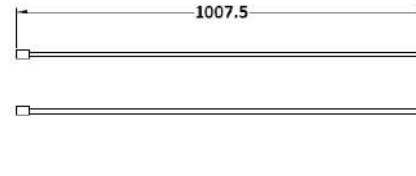

Sales Code: WRFBB1970

Description: Full Frame Wetroom Screen 1950X700x8mm

Packaging Details

Barcode: 5056462688534

Sales Code: WRSB700

Description: Wetroom Screen 700 X1950mm

Product Dimensions

Height (mm):	1950
Width (mm):	700
Depth (mm):	14
Nett Weight (kg):	29.44

Packaging Dimensions

Height (mm):	65
Width (mm):	730
Length (mm):	2010
Gross Weight (kg):	29.44

Packaging Data

Box Colour:	Brown Cardboard Box - Printed
Box Qty:	1
Label Size:	100 x 50
Label Colour:	Not Applicable
Label Qty:	0

Outer Box Dimensions (If Applicable)

Height (mm):	
Width (mm):	
Depth (mm):	
Length (mm):	
Gross Weight (kg):	
Barcode:	5055369007424

Product Details

Country of Origin:	China
Fitting Instruction:	No
CE & UKCA:	Yes
Profile Material:	Aluminium
Profile Finish:	Polished Chrome
Adjustments (mm):	675mm-693mm
Entry Width (mm):	N/A
Swing In Dim (mm):	N/A
Swing Out Dim (mm):	N/A
Radius (mm):	Not Applicable
Glass Thickness (mm):	8
Easy Fit:	No
Easy Clean:	Yes
Handle Style:	Not Applicable
Handle Material:	Not Applicable
Enclosure Design:	Frameless
Wheel Type:	Not Applicable
Support Bar Included:	Support Bar Included
Extras:	None