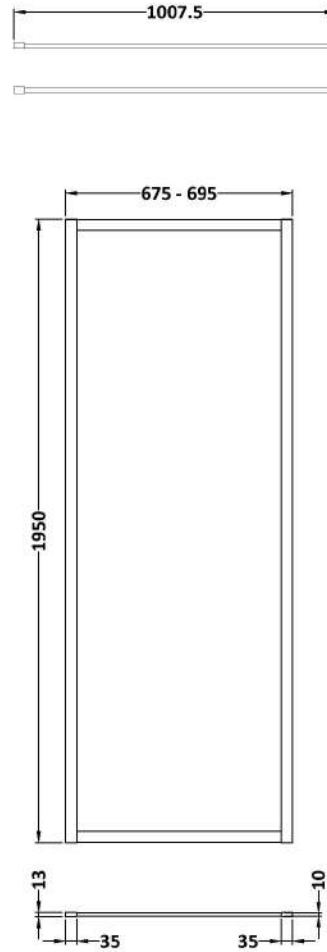

Sales Code: WRFBB1970

Description: Full Frame Wetroom Screen 1950X700x8mm

Packaging Details

Barcode: 5056462688534

Sales Code: WRSB700

Description: Wetroom Screen 700 X1950mm

Product Dimensions

Height (mm):	1950
Width (mm):	700
Depth (mm):	14
Nett Weight (kg):	29.44

Packaging Dimensions

Height (mm):	65
Width (mm):	730
Length (mm):	2010
Gross Weight (kg):	29.44

Packaging Data

Box Colour:	Brown Cardboard Box - Printed
Box Qty:	1
Label Size:	100 x 50
Label Colour:	Not Applicable
Label Qty:	0

Outer Box Dimensions (If Applicable)

Height (mm):	
Width (mm):	
Depth (mm):	
Length (mm):	
Gross Weight (kg):	
Barcode:	5055369007424

Product Details

Country of Origin:	China
Fitting Instruction:	No
CE & UKCA:	Yes
Profile Material:	Aluminium
Profile Finish:	Polished Chrome
Adjustments (mm):	675mm-693mm
Entry Width (mm):	N/A
Swing In Dim (mm):	N/A
Swing Out Dim (mm):	N/A
Radius (mm):	Not Applicable
Glass Thickness (mm):	8
Easy Fit:	No
Easy Clean:	Yes
Handle Style:	Not Applicable
Handle Material:	Not Applicable
Enclosure Design:	Frameless
Wheel Type:	Not Applicable
Support Bar Included:	Support Bar Included
Extras:	None

Sales Code: FIX025

Description: Wetroom Screen Support Arm Brass

Product Dimensions

Height (mm):	15
Width (mm):	150
Depth (mm):	1000
Nett Weight (kg):	0.67

Packaging Dimensions

Height (mm):	35
Width (mm):	160
Length (mm):	1020
Gross Weight (kg):	0.7