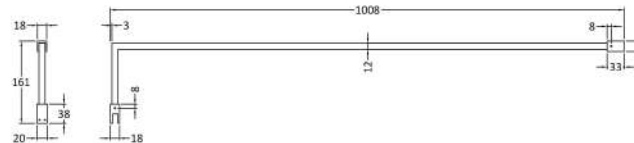

Sales Code: FIX025

Description: Wetroom Screen Support Arm Brass

Product Dimensions

Height (mm):	15
Width (mm):	150
Depth (mm):	1000
Nett Weight (kg):	0.67

Packaging Dimensions

Height (mm):	35
Width (mm):	160
Length (mm):	1020
Gross Weight (kg):	0.7

Packaging Data

Box Colour:	Brown Cardboard Box
Box Qty:	1
Label Size:	100 x 50
Label Colour:	White Label
Label Qty:	1

Outer Box Dimensions (If Applicable)

Height (mm):	
Width (mm):	
Depth (mm):	
Length (mm):	
Gross Weight (kg):	
Barcode:	5056462611884

Product Details

Country of Origin:	China
Fitting Instruction:	No
CE & UKCA:	N/A
Profile Material:	Stainless Steel
Profile Finish:	Brushed Brass
Adjustments (mm):	N/A
Entry Width (mm):	N/A
Swing In Dim (mm):	N/A
Swing Out Dim (mm):	N/A
Radius (mm):	Not Applicable
Glass Thickness (mm):	
Easy Fit:	Not Applicable
Easy Clean:	Not Applicable
Handle Style:	Not Applicable
Handle Material:	Not Applicable
Enclosure Design:	Not Applicable
Wheel Type:	Not Applicable
Support Bar Included:	
Extras:	None