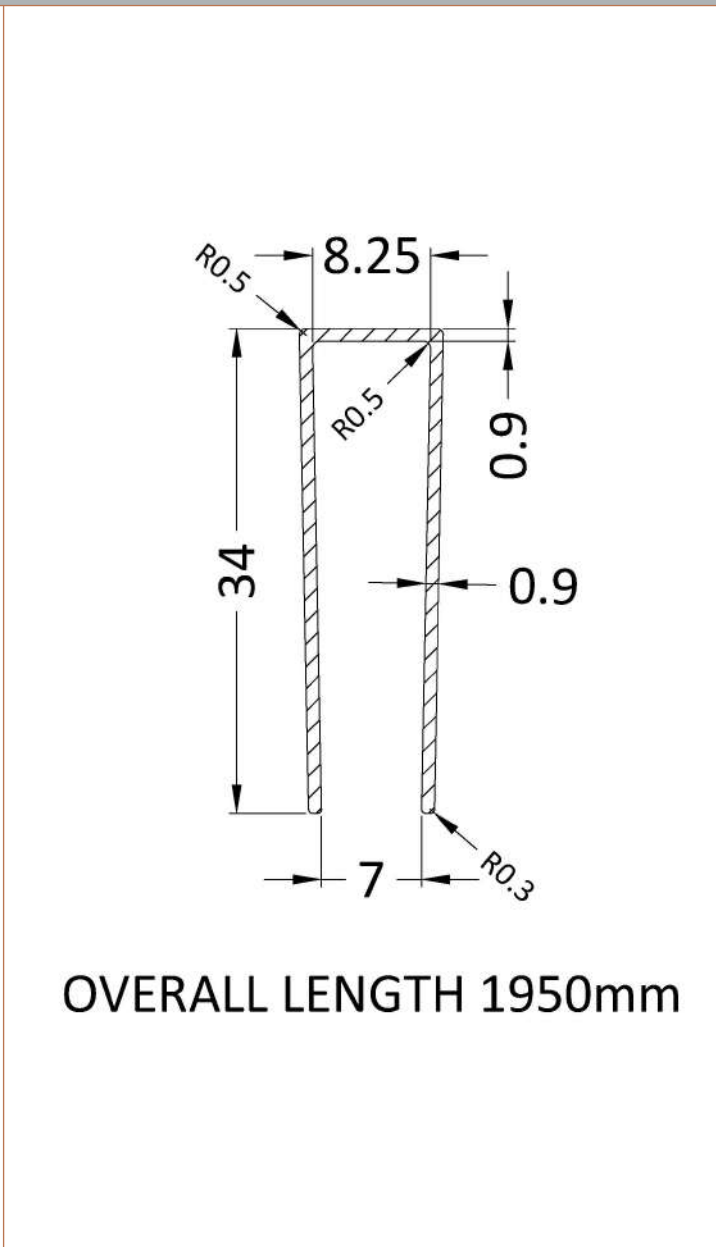

Outer Box Dimensions (If Applicable)

Height (mm):	
Width (mm):	
Depth (mm):	
Length (mm):	
Gross Weight (kg):	
Barcode:	5055369007424

Product Details

Country of Origin:	China
Fitting Instruction:	No
CE & UKCA:	Yes
Profile Material:	Aluminium
Profile Finish:	Polished Chrome
Adjustments (mm):	675mm-693mm
Entry Width (mm):	N/A
Swing In Dim (mm):	N/A
Swing Out Dim (mm):	N/A
Radius (mm):	Not Applicable
Glass Thickness (mm):	8
Easy Fit:	No
Easy Clean:	Yes
Handle Style:	Not Applicable
Handle Material:	Not Applicable
Enclosure Design:	Frameless
Wheel Type:	Not Applicable
Support Bar Included:	Support Bar Included
Extras:	None

Sales Code: WRSF015

Description: 1950 Wetroom Wall Channel Brass

Product Dimensions

Height (mm):	1950
Width (mm):	
Depth (mm):	
Nett Weight (kg):	0.8

Packaging Dimensions

Height (mm):	45
Width (mm):	185
Length (mm):	1970
Gross Weight (kg):	0.8

Sales Code: WRSF015UF

Description: 1950mm Undrilled Flat Profile Brass

Product Dimensions	
Height (mm):	1950
Width (mm):	34
Depth (mm):	13
Nett Weight (kg):	1.01
Packaging Dimensions	
Height (mm):	45
Width (mm):	185
Length (mm):	1970
Gross Weight (kg):	1.42
Packaging Data	
Box Colour:	Brown Cardboard Box
Box Qty:	1
Label Size:	50 x 100
Label Colour:	White Label
Label Qty:	1
Outer Box Dimensions (If Applicable)	
Height (mm):	
Width (mm):	
Depth (mm):	
Length (mm):	
Gross Weight (kg):	
Barcode:	5056462618975
Product Details	
Country of Origin:	China
Fitting Instruction:	No
CE & UKCA:	N/A
Profile Material:	Aluminium
Profile Finish:	Brushed Brass
Adjustments (mm):	18 mm
Entry Width (mm):	N/A
Swing In Dim (mm):	N/A
Swing Out Dim (mm):	N/A
Radius (mm):	
Glass Thickness (mm):	
Easy Fit:	Not Applicable
Easy Clean:	Not Applicable
Handle Style:	Not Applicable
Handle Material:	Not Applicable
Enclosure Design:	Not Applicable
Wheel Type:	Not Applicable
Support Bar Included:	Support Bar Not Included
Extras:	None