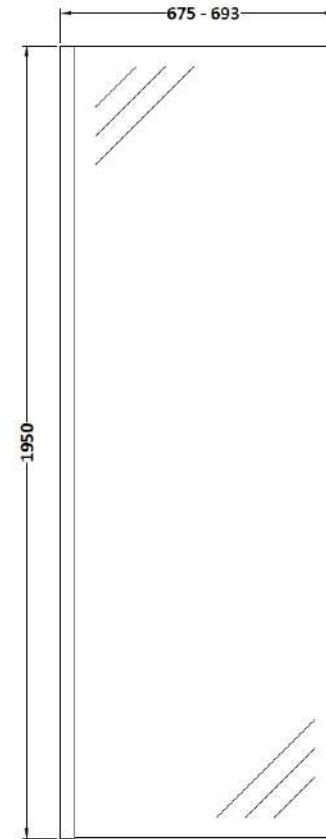

Sales Code: WRFBB1970

Description: Full Frame Wetroom Screen 1950X700x8mm

Packaging Details

Barcode: 5056462688534

Sales Code: WRSB700

Description: Wetroom Screen 700 X1950mm

Product Dimensions

Height (mm):	1950
Width (mm):	700
Depth (mm):	14
Nett Weight (kg):	29.44

Packaging Dimensions

Height (mm):	65
Width (mm):	730
Length (mm):	2010
Gross Weight (kg):	29.44

Packaging Data

Box Colour:	Brown Cardboard Box - Printed
Box Qty:	1
Label Size:	100 x 50
Label Colour:	Not Applicable
Label Qty:	0

Outer Box Dimensions (If Applicable)

Height (mm):	
Width (mm):	
Depth (mm):	
Length (mm):	
Gross Weight (kg):	
Barcode:	5055369007424

Product Details

Country of Origin:	China
Fitting Instruction:	No
CE & UKCA:	Yes
Profile Material:	Aluminium
Profile Finish:	Polished Chrome
Adjustments (mm):	675mm-693mm
Entry Width (mm):	N/A
Swing In Dim (mm):	N/A
Swing Out Dim (mm):	N/A
Radius (mm):	Not Applicable
Glass Thickness (mm):	8
Easy Fit:	No
Easy Clean:	Yes
Handle Style:	Not Applicable
Handle Material:	Not Applicable
Enclosure Design:	Frameless
Wheel Type:	Not Applicable
Support Bar Included:	Support Bar Included
Extras:	None

Sales Code: WRSF015

Description: 1950 Wetroom Wall Channel Brass

Product Dimensions

Height (mm):	1950
Width (mm):	
Depth (mm):	
Nett Weight (kg):	0.8

Packaging Dimensions

Height (mm):	45
Width (mm):	185
Length (mm):	1970
Gross Weight (kg):	0.8