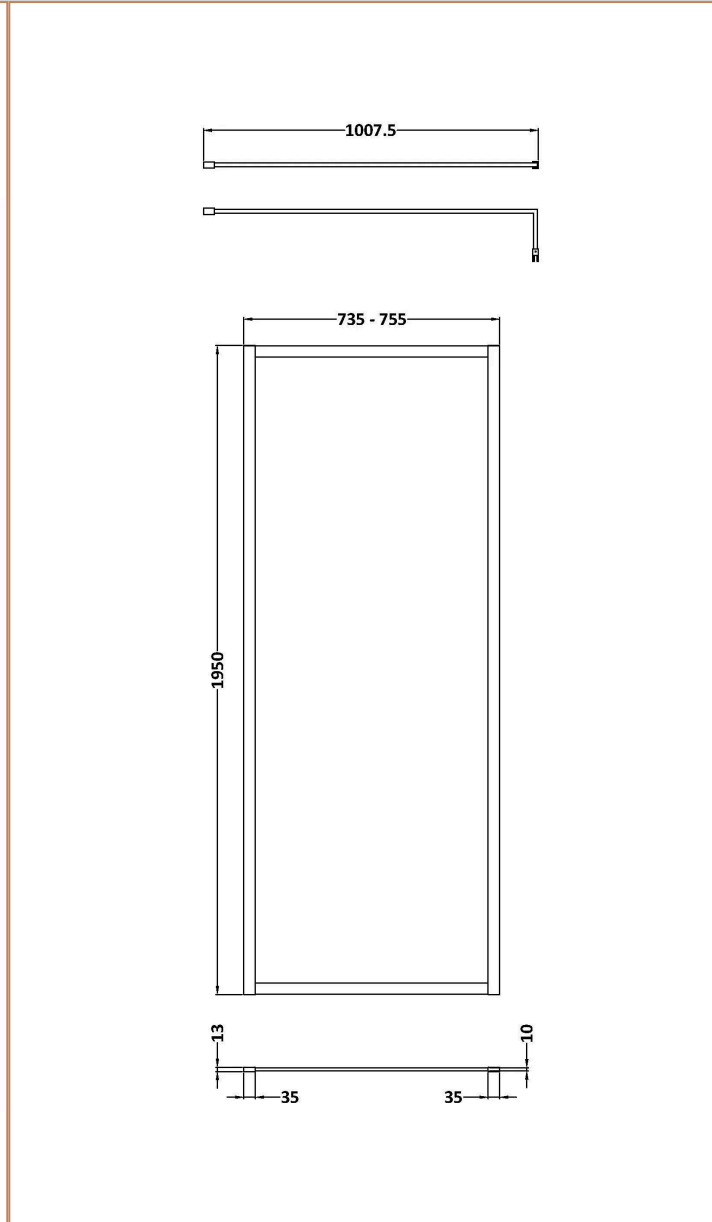

Sales Code:
WRFBB1976

Barcode: 5056883741337

Brand: Hudson
Reed

Description: Hudson Reed Full Outer Frame Wetroom Screen & Support Bar 1950mm x 760mm x 8mm - Brushed Brass

Product Dimensions

| | |
|-----------------|---------------------------------|
| Product | 1950 x 760 x 1000mm (H x W x D) |
| Nett Weight | 0 kg |
| Packaged Weight | 0 kg |

Product Details

| | |
|-------------------|---------------|
| Country of Origin | China |
| Product Material | Aluminium |
| Colour/Finish | Brushed Brass |
| Style | Contemporary |
| Easy Clean | Yes |
| Adjustment Max | 755 |
| Adjustment Min | 735 |
| Ce Certified | Yes |
| Easy Fit | No |
| Enclosure Design | Framed |
| Frame Finish | Brushed Brass |
| Glass Thickness | 8 mm |
| Handles Included | No |
| Ukca Certified | Yes |