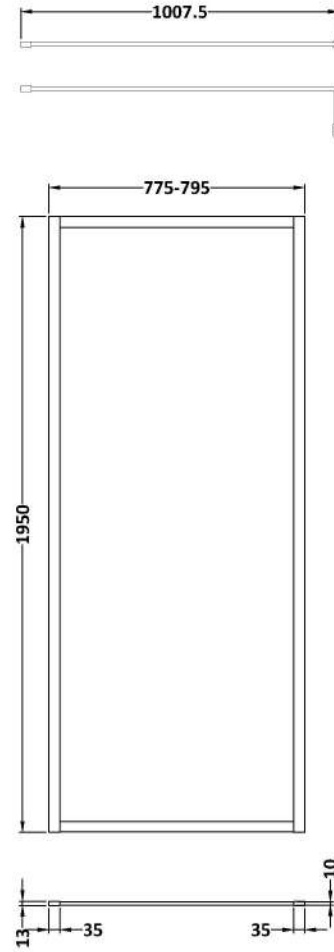

Sales Code: WRFB1980

Description: Full Frame Wetroom Screen 1950X800x8mm

Packaging Details

Barcode: 5056462688541