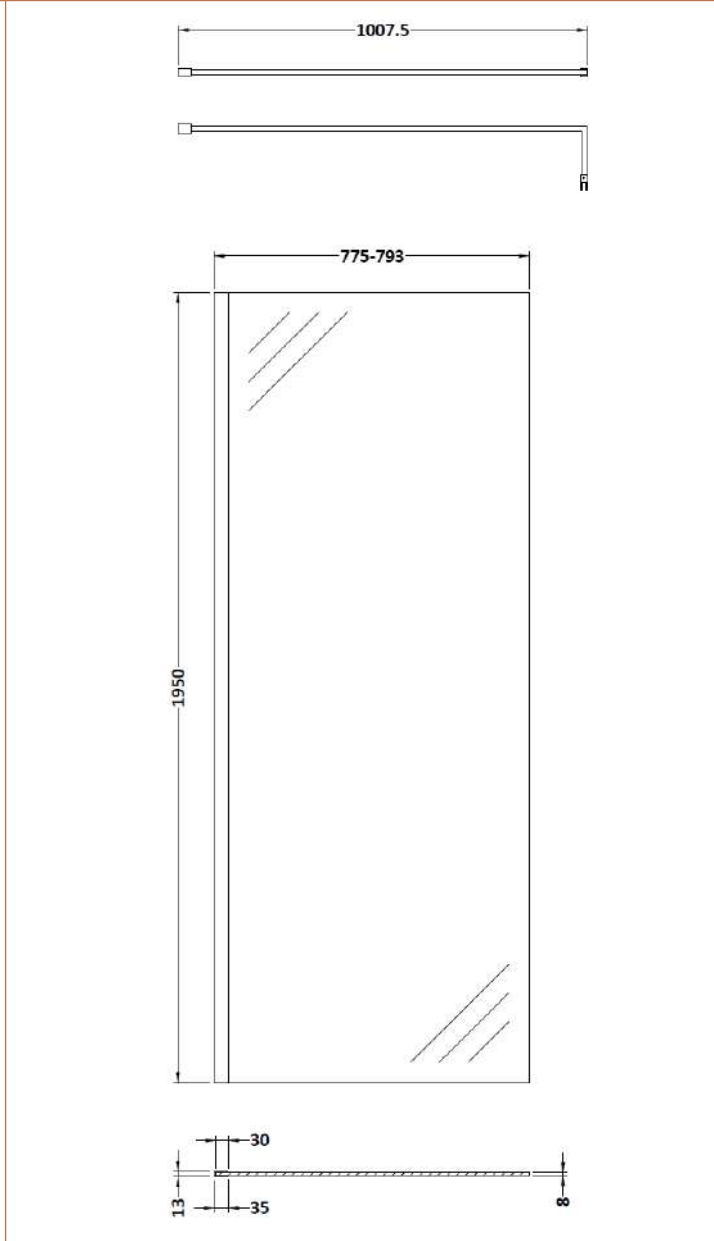

### Product Dimensions

Height (mm):	1950
Width (mm):	800
Depth (mm):	14
Nett Weight (kg):	34.36

### Packaging Dimensions

Height (mm):	65
Width (mm):	830
Length (mm):	2010
Gross Weight (kg):	34.36

### Product Dimensions

Height (mm):	15
Width (mm):	150
Depth (mm):	1000
Nett Weight (kg):	0.67

### Packaging Dimensions

Height (mm):	35
Width (mm):	160
Length (mm):	1020
Gross Weight (kg):	0.7