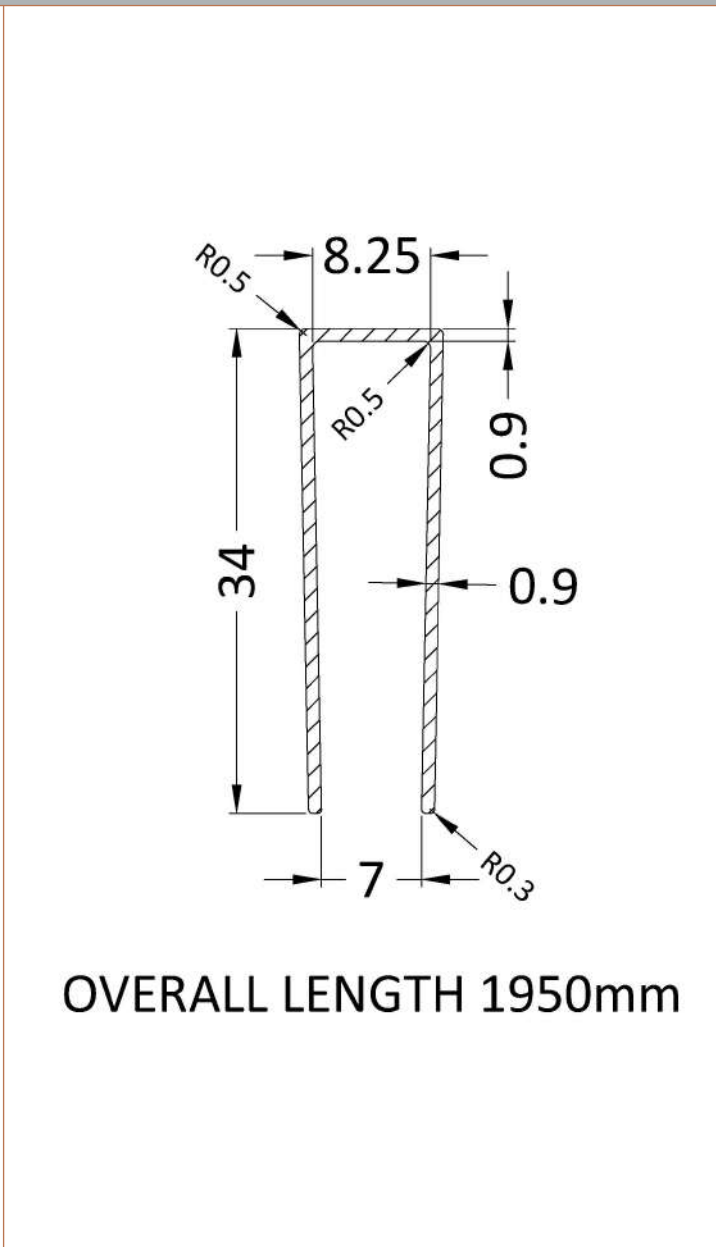

Sales Code: WRSF015UF

Description: 1950mm Undrilled Flat Profile Brass

Product Dimensions	
Height (mm):	1950
Width (mm):	34
Depth (mm):	13
Nett Weight (kg):	1.01
Packaging Dimensions	
Height (mm):	45
Width (mm):	185
Length (mm):	1970
Gross Weight (kg):	1.42
Packaging Data	
Box Colour:	Brown Cardboard Box
Box Qty:	1
Label Size:	50 x 100
Label Colour:	White Label
Label Qty:	1
Outer Box Dimensions (If Applicable)	
Height (mm):	
Width (mm):	
Depth (mm):	
Length (mm):	
Gross Weight (kg):	
Barcode:	5056462618975
Product Details	
Country of Origin:	China
Fitting Instruction:	No
CE & UKCA:	N/A
Profile Material:	Aluminium
Profile Finish:	Brushed Brass
Adjustments (mm):	18 mm
Entry Width (mm):	N/A
Swing In Dim (mm):	N/A
Swing Out Dim (mm):	N/A
Radius (mm):	
Glass Thickness (mm):	
Easy Fit:	Not Applicable
Easy Clean:	Not Applicable
Handle Style:	Not Applicable
Handle Material:	Not Applicable
Enclosure Design:	Not Applicable
Wheel Type:	Not Applicable
Support Bar Included:	Support Bar Not Included
Extras:	None