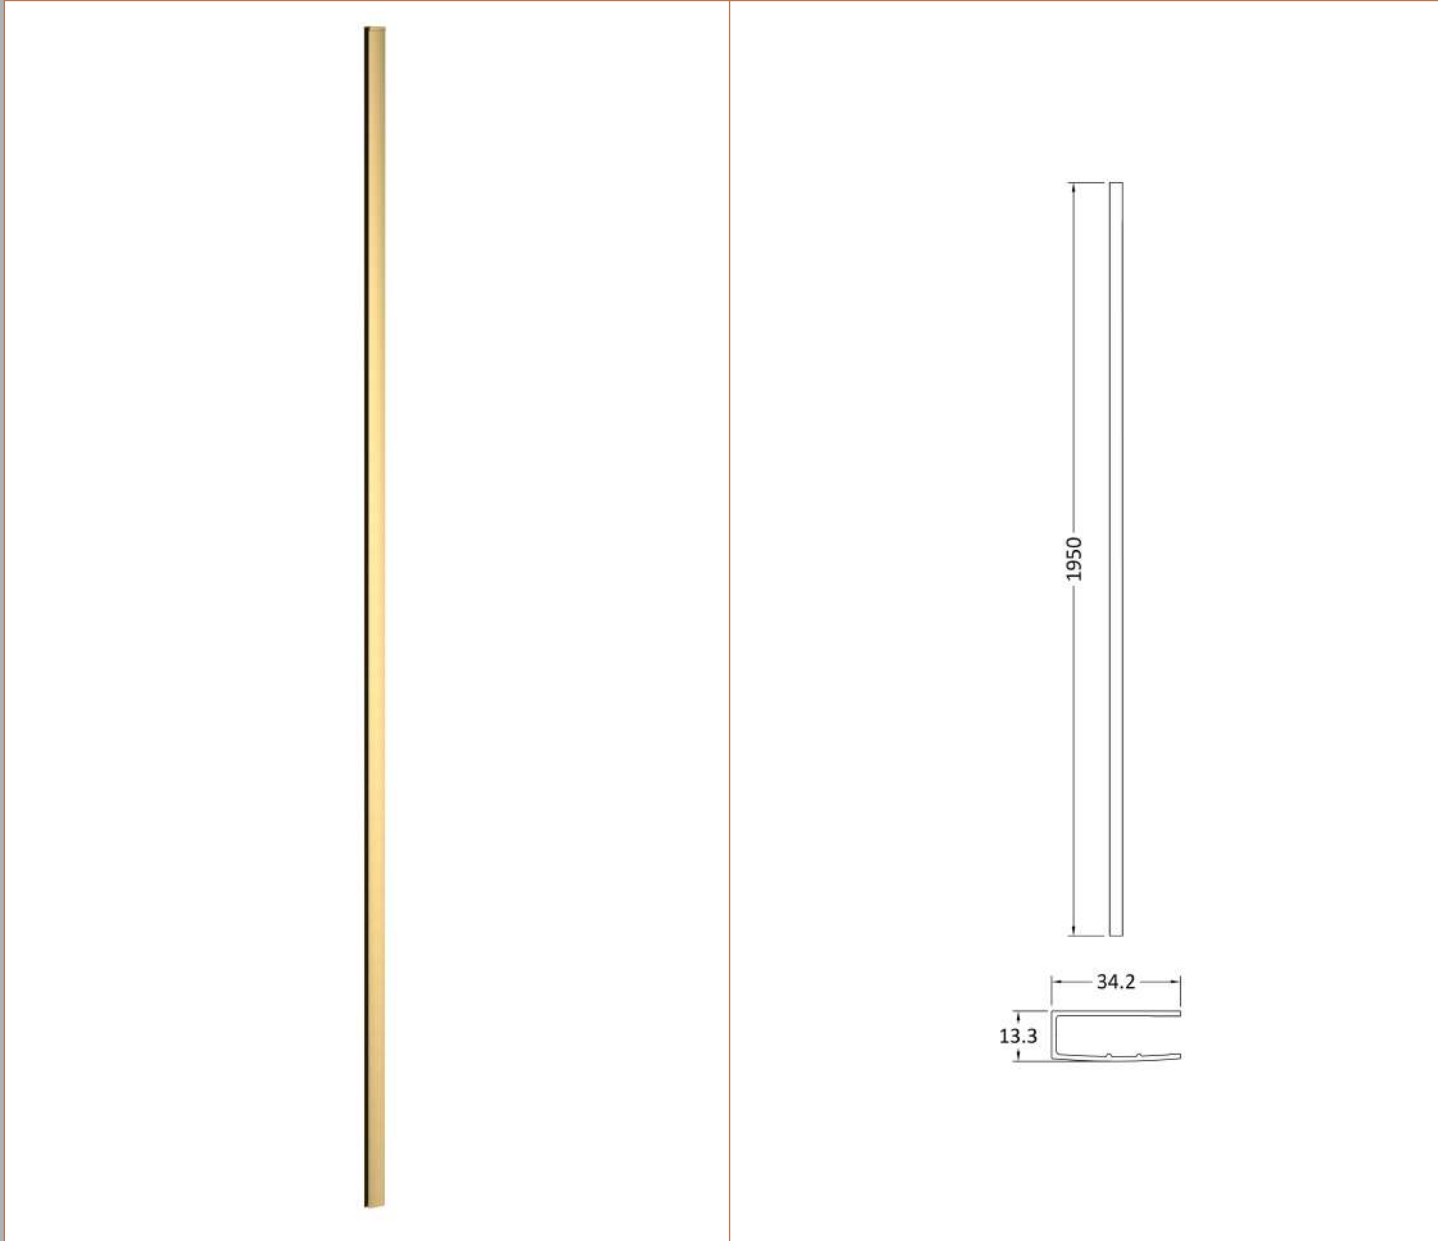

Sales Code: WRSF015

Description: 1950 Wetroom Wall Channel Brass

Product Dimensions	
Height (mm):	1950
Width (mm):	
Depth (mm):	
Nett Weight (kg):	0.8
Packaging Dimensions	
Height (mm):	45
Width (mm):	185
Length (mm):	1970
Gross Weight (kg):	0.8
Packaging Data	
Box Colour:	Brown Cardboard Box - Printed
Box Qty:	1
Label Size:	100 x 50
Label Colour:	White Label
Label Qty:	1
Outer Box Dimensions (If Applicable)	
Height (mm):	
Width (mm):	
Depth (mm):	
Length (mm):	
Gross Weight (kg):	
Barcode:	5056462611860
Product Details	
Country of Origin:	China
Fitting Instruction:	No
CE & UKCA:	N/A
Profile Material:	Aluminium
Profile Finish:	Brushed Brass
Adjustments (mm):	18mm
Entry Width (mm):	N/A
Swing In Dim (mm):	N/A
Swing Out Dim (mm):	N/A
Radius (mm):	Not Applicable
Glass Thickness (mm):	
Easy Fit:	Not Applicable
Easy Clean:	Not Applicable
Handle Style:	Not Applicable
Handle Material:	Not Applicable
Enclosure Design:	Not Applicable
Wheel Type:	Not Applicable
Support Bar Included:	Support Bar Not Included
Extras:	None