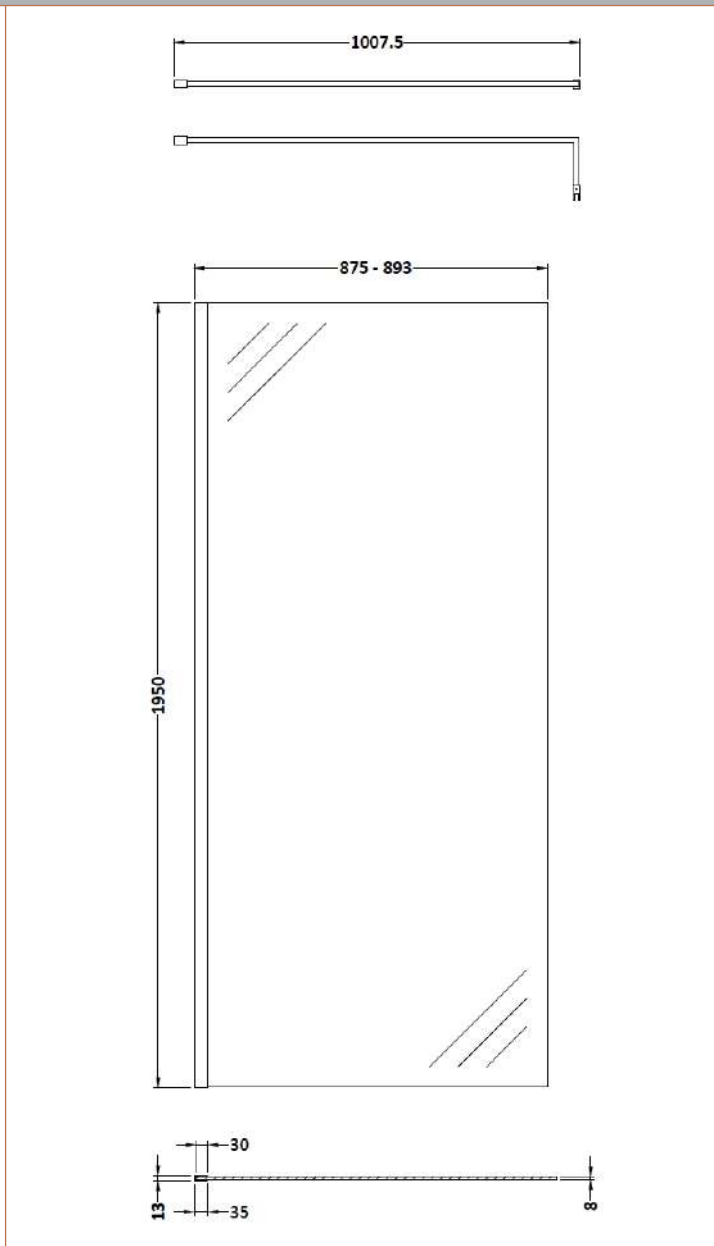

**Sales Code:** WRFB1990

**Description:** Full Frame Wetroom Screen 1950X900x8mm

**Packaging Details**

Barcode: 5056462688558

Sales Code: WRSB900

Description: Wetroom Screen 900 X1950mm

**Product Dimensions**

Height (mm):	1950
Width (mm):	900
Depth (mm):	14
Nett Weight (kg):	38.24

**Packaging Dimensions**

Height (mm):	65
Width (mm):	930
Length (mm):	2010
Gross Weight (kg):	38.24

**Packaging Data**

Box Colour:	Brown Cardboard Box - Printed
Box Qty:	1
Label Size:	100 x 50
Label Colour:	Not Applicable
Label Qty:	0

**Outer Box Dimensions (If Applicable)**

Height (mm):	
Width (mm):	
Depth (mm):	
Length (mm):	
Gross Weight (kg):	
Barcode:	5055369007455

**Product Details**

Country of Origin:	China
Fitting Instruction:	No
CE & UKCA:	Yes
Profile Material:	Aluminium
Profile Finish:	Polished Chrome
Adjustments (mm):	875mm-893mm
Entry Width (mm):	N/A
Swing In Dim (mm):	N/A
Swing Out Dim (mm):	N/A
Radius (mm):	Not Applicable
Glass Thickness (mm):	8
Easy Fit:	No
Easy Clean:	Yes
Handle Style:	Not Applicable
Handle Material:	Not Applicable
Enclosure Design:	Frameless
Wheel Type:	Not Applicable
Support Bar Included:	Support Bar Included
Extras:	None

### Product Dimensions

Height (mm):	15
Width (mm):	150
Depth (mm):	1000
Nett Weight (kg):	0.67