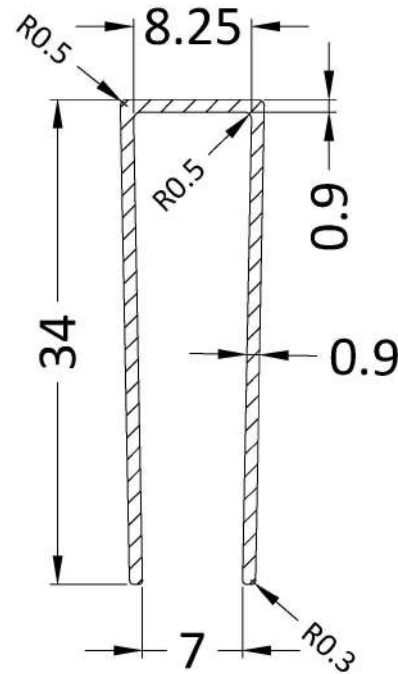

### Outer Box Dimensions (If Applicable)

Height (mm):	
Width (mm):	
Depth (mm):	
Length (mm):	
Gross Weight (kg):	
Barcode:	5056462611884

Sales Code: WRSF015

Description: 1950 Wetroom Wall Channel Brass

**Product Dimensions**

Height (mm):	1950
Width (mm):	
Depth (mm):	
Nett Weight (kg):	0.8

**Packaging Dimensions**

Height (mm):	45
Width (mm):	185
Length (mm):	1970
Gross Weight (kg):	0.8

**Product Details**

Country of Origin:	China
Fitting Instruction:	No
CE & UKCA:	N/A
Profile Material:	Aluminium
Profile Finish:	Brushed Brass
Adjustments (mm):	18mm
Entry Width (mm):	N/A
Swing In Dim (mm):	N/A
Swing Out Dim (mm):	N/A
Radius (mm):	Not Applicable
Glass Thickness (mm):	
Easy Fit:	Not Applicable
Easy Clean:	Not Applicable
Handle Style:	Not Applicable
Handle Material:	Not Applicable
Enclosure Design:	Not Applicable
Wheel Type:	Not Applicable
Support Bar Included:	Support Bar Not Included
Extras:	None

Sales Code: WRSF015UF

Description: 1950mm Undrilled Flat Profile Brass

OVERALL LENGTH 1950mm

**Product Dimensions**

Height (mm):	1950
Width (mm):	34
Depth (mm):	13
Nett Weight (kg):	1.01

**Packaging Dimensions**