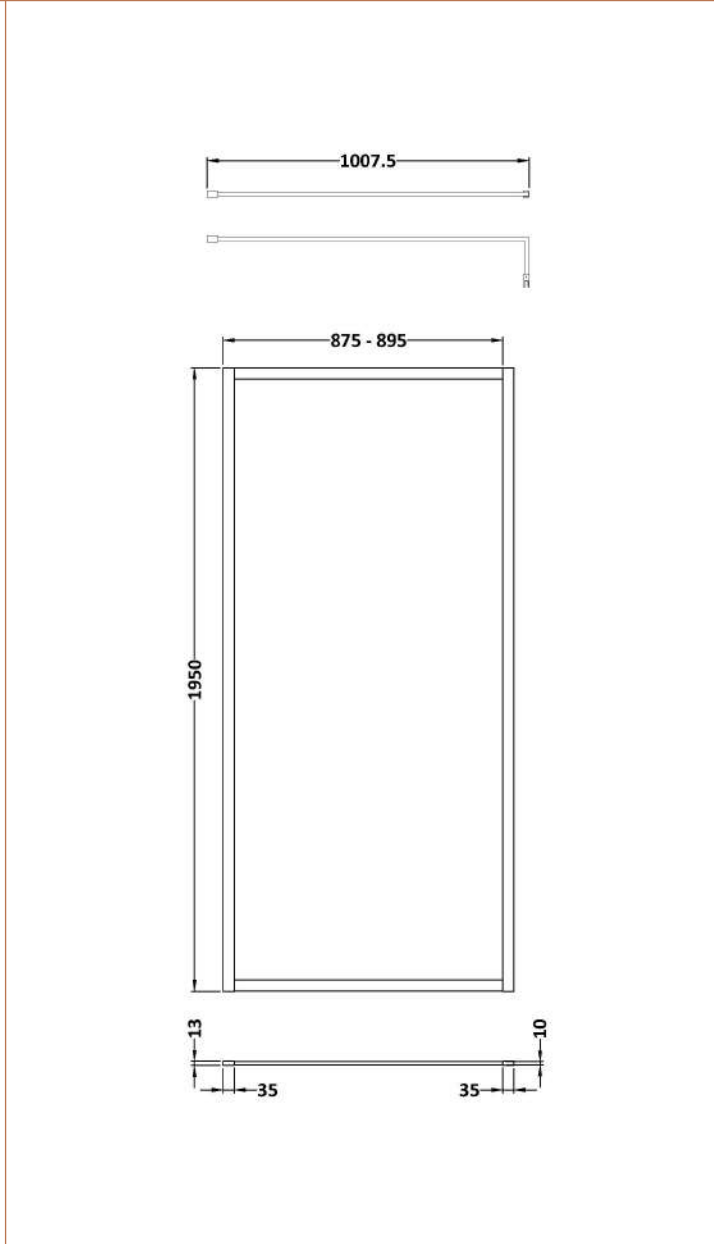

Sales Code: WRFB1990

Description: Full Frame Wetroom Screen 1950X900x8mm

Packaging Details

Barcode: 5056462688558