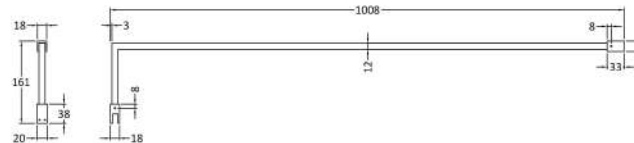

Height (mm):	1950
Width (mm):	900
Depth (mm):	14
Nett Weight (kg):	38.24

**Packaging Dimensions**

Height (mm):	65
Width (mm):	930
Length (mm):	2010
Gross Weight (kg):	38.24

**Packaging Data**

Box Colour:	Brown Cardboard Box - Printed
Box Qty:	1
Label Size:	100 x 50
Label Colour:	Not Applicable
Label Qty:	0

**Outer Box Dimensions (If Applicable)**

Height (mm):	
Width (mm):	
Depth (mm):	
Length (mm):	
Gross Weight (kg):	
Barcode:	5055369007455

**Product Details**

Country of Origin:	China
Fitting Instruction:	No
CE & UKCA:	Yes
Profile Material:	Aluminium
Profile Finish:	Polished Chrome
Adjustments (mm):	875mm-893mm
Entry Width (mm):	N/A
Swing In Dim (mm):	N/A
Swing Out Dim (mm):	N/A
Radius (mm):	Not Applicable
Glass Thickness (mm):	8
Easy Fit:	No
Easy Clean:	Yes
Handle Style:	Not Applicable
Handle Material:	Not Applicable
Enclosure Design:	Frameless
Wheel Type:	Not Applicable
Support Bar Included:	Support Bar Included
Extras:	None

### Product Dimensions

Height (mm):	15
Width (mm):	150
Depth (mm):	1000
Nett Weight (kg):	0.67

Sales Code: WRSF015UF

Description: 1950mm Undrilled Flat Profile Brass

OVERALL LENGTH 1950mm

**Product Dimensions**

Height (mm):	1950
Width (mm):	34
Depth (mm):	13
Nett Weight (kg):	1.01

**Packaging Dimensions**