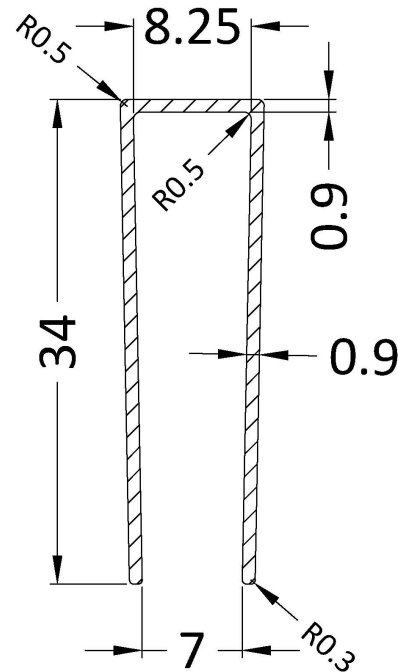

Outer Box Dimensions (If Applicable)

Height (mm):	
Width (mm):	
Depth (mm):	
Length (mm):	
Gross Weight (kg):	
Barcode:	5055275819043

Product Details

Country of Origin:	China
Fitting Instruction:	No
CE Approval:	Yes
Profile Material:	Aluminium
Profile Finish:	Polished Chrome
Adjustments (mm):	975mm - 993mm
Entry Width (mm):	N/A
Swing In Dim (mm):	N/A
Swing Out Dim (mm):	N/A
Radius (mm):	Not Applicable
Glass Thickness (mm):	8
Easy Fit:	No
Easy Clean:	No
Handle Style:	Not Applicable
Handle Material:	Not Applicable
Enclosure Design:	Frameless
Wheel Type:	Not Applicable
Support Bar Included:	Support Bar Included
Extras:	None

Sales Code: WRSF009

Description: Wetroom Wall Channel 1850mm Black

Product Dimensions

Height (mm):	1850
Width (mm):	
Depth (mm):	
Nett Weight (kg):	0.6

Packaging Dimensions

Height (mm):	60
Width (mm):	185
Length (mm):	1860
Gross Weight (kg):	0.6

Product Details

Country of Origin:	China
Fitting Instruction:	No
CE Approval:	N/A
Profile Material:	Aluminium
Profile Finish:	Matt Black
Adjustments (mm):	18mm
Entry Width (mm):	N/A
Swing In Dim (mm):	N/A
Swing Out Dim (mm):	N/A
Radius (mm):	Not Applicable
Glass Thickness (mm):	
Easy Fit:	Not Applicable
Easy Clean:	Not Applicable
Handle Style:	Not Applicable
Handle Material:	Not Applicable
Enclosure Design:	Not Applicable
Wheel Type:	Not Applicable
Support Bar Included:	Support Bar Not Included
Extras:	None

Sales Code: WRSF004UF

Description: 1950mm Undrilled Flat Profile

OVERALL LENGTH 1950mm

Product Dimensions

Height (mm):	1950
Width (mm):	34
Depth (mm):	13
Nett Weight (kg):	1.01

Packaging Dimensions

Height (mm):	45
Width (mm):	185
Length (mm):	1970
Gross Weight (kg):	1.42