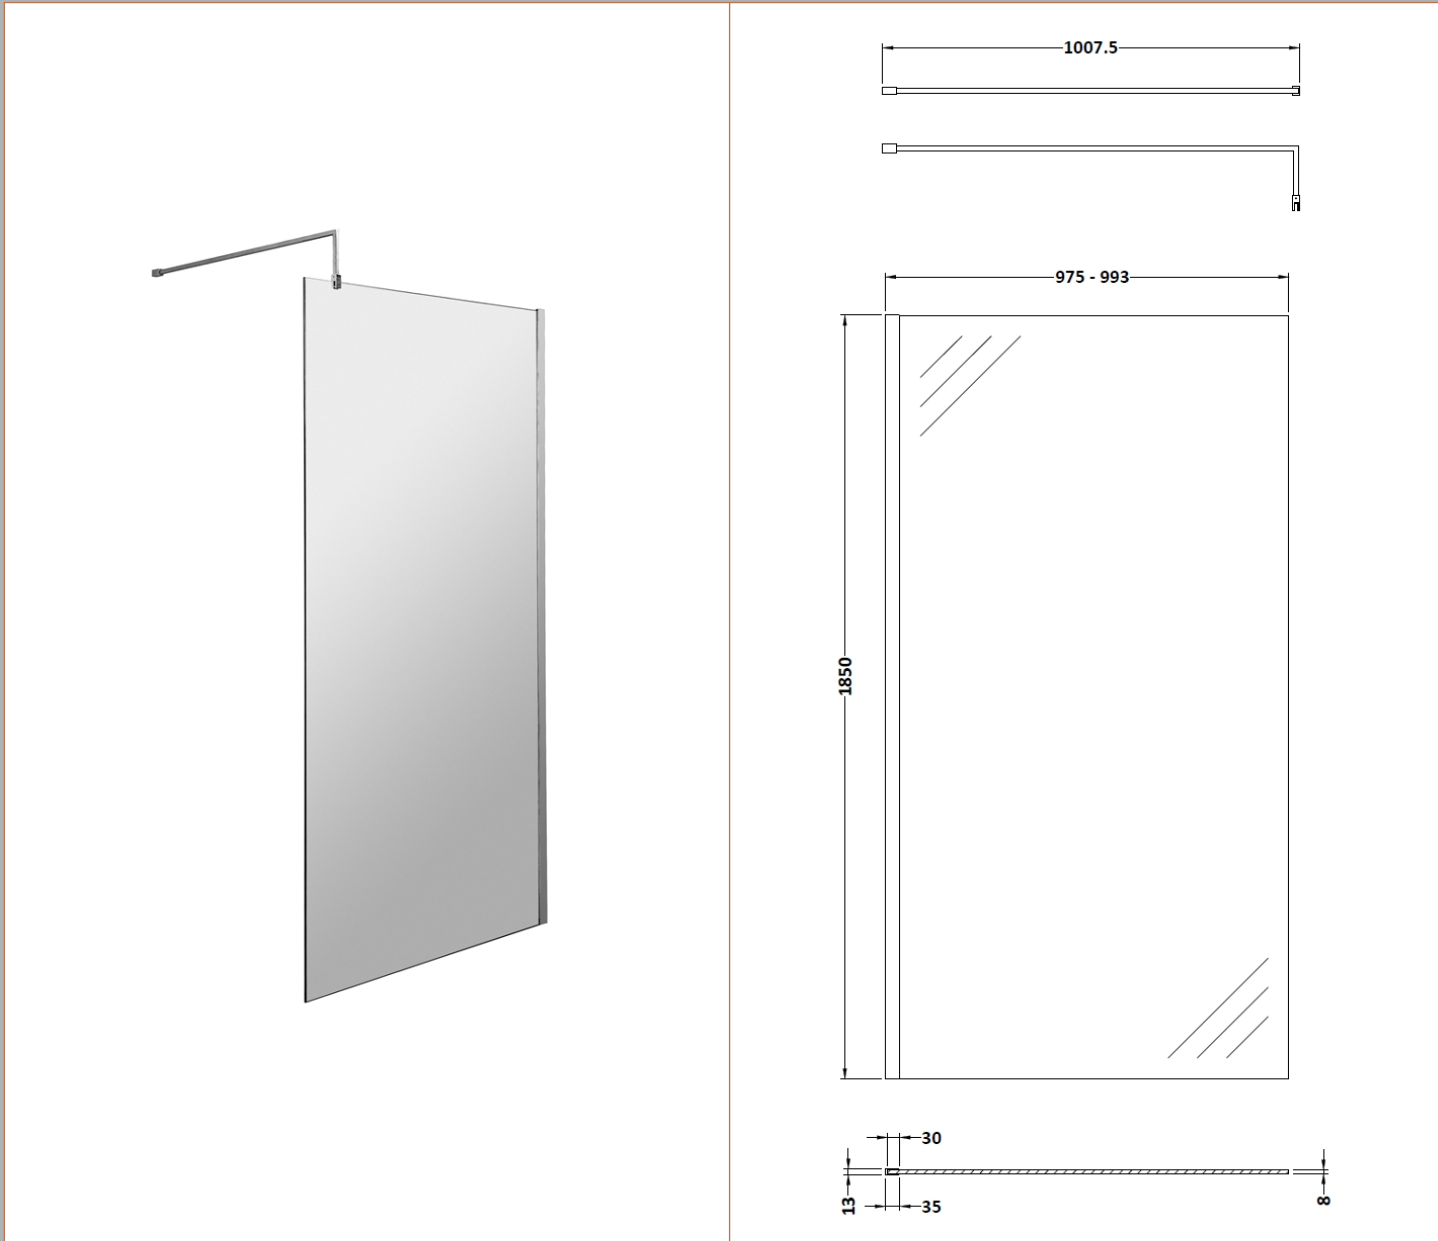

Sales Code: WRFBP1810

Description: Full Frame Wetroom Screen 1850X1000x8mm

Packaging Details

Barcode: 5056462688497

Sales Code: WRSC10

Description: Wetroom Screen 1000 X 1850 X 8mm

Product Dimensions

Height (mm):	1850
Width (mm):	1000
Depth (mm):	14
Nett Weight (kg):	42.5

Packaging Dimensions

Height (mm):	65
Width (mm):	1045
Length (mm):	1920
Gross Weight (kg):	42.5

Packaging Data

Box Colour:	Brown Cardboard Box - Printed
Box Qty:	1
Label Size:	100 x 50
Label Colour:	Not Applicable
Label Qty:	0

Outer Box Dimensions (If Applicable)

Height (mm):	
Width (mm):	
Depth (mm):	
Length (mm):	
Gross Weight (kg):	
Barcode:	5055275819043

Product Details

Country of Origin:	China
Fitting Instruction:	No
CE Approval:	Yes
Profile Material:	Aluminium
Profile Finish:	Polished Chrome
Adjustments (mm):	975mm - 993mm
Entry Width (mm):	N/A
Swing In Dim (mm):	N/A
Swing Out Dim (mm):	N/A
Radius (mm):	Not Applicable
Glass Thickness (mm):	8
Easy Fit:	No
Easy Clean:	No
Handle Style:	Not Applicable
Handle Material:	Not Applicable
Enclosure Design:	Frameless
Wheel Type:	Not Applicable
Support Bar Included:	Support Bar Included
Extras:	None

Sales Code: FIX024

Description: Wetroom Screen Support Arm

Product Dimensions

Height (mm):	15
Width (mm):	150
Depth (mm):	1000
Nett Weight (kg):	0.67

Packaging Dimensions

Height (mm):	35
Width (mm):	160
Length (mm):	1020
Gross Weight (kg):	0.7