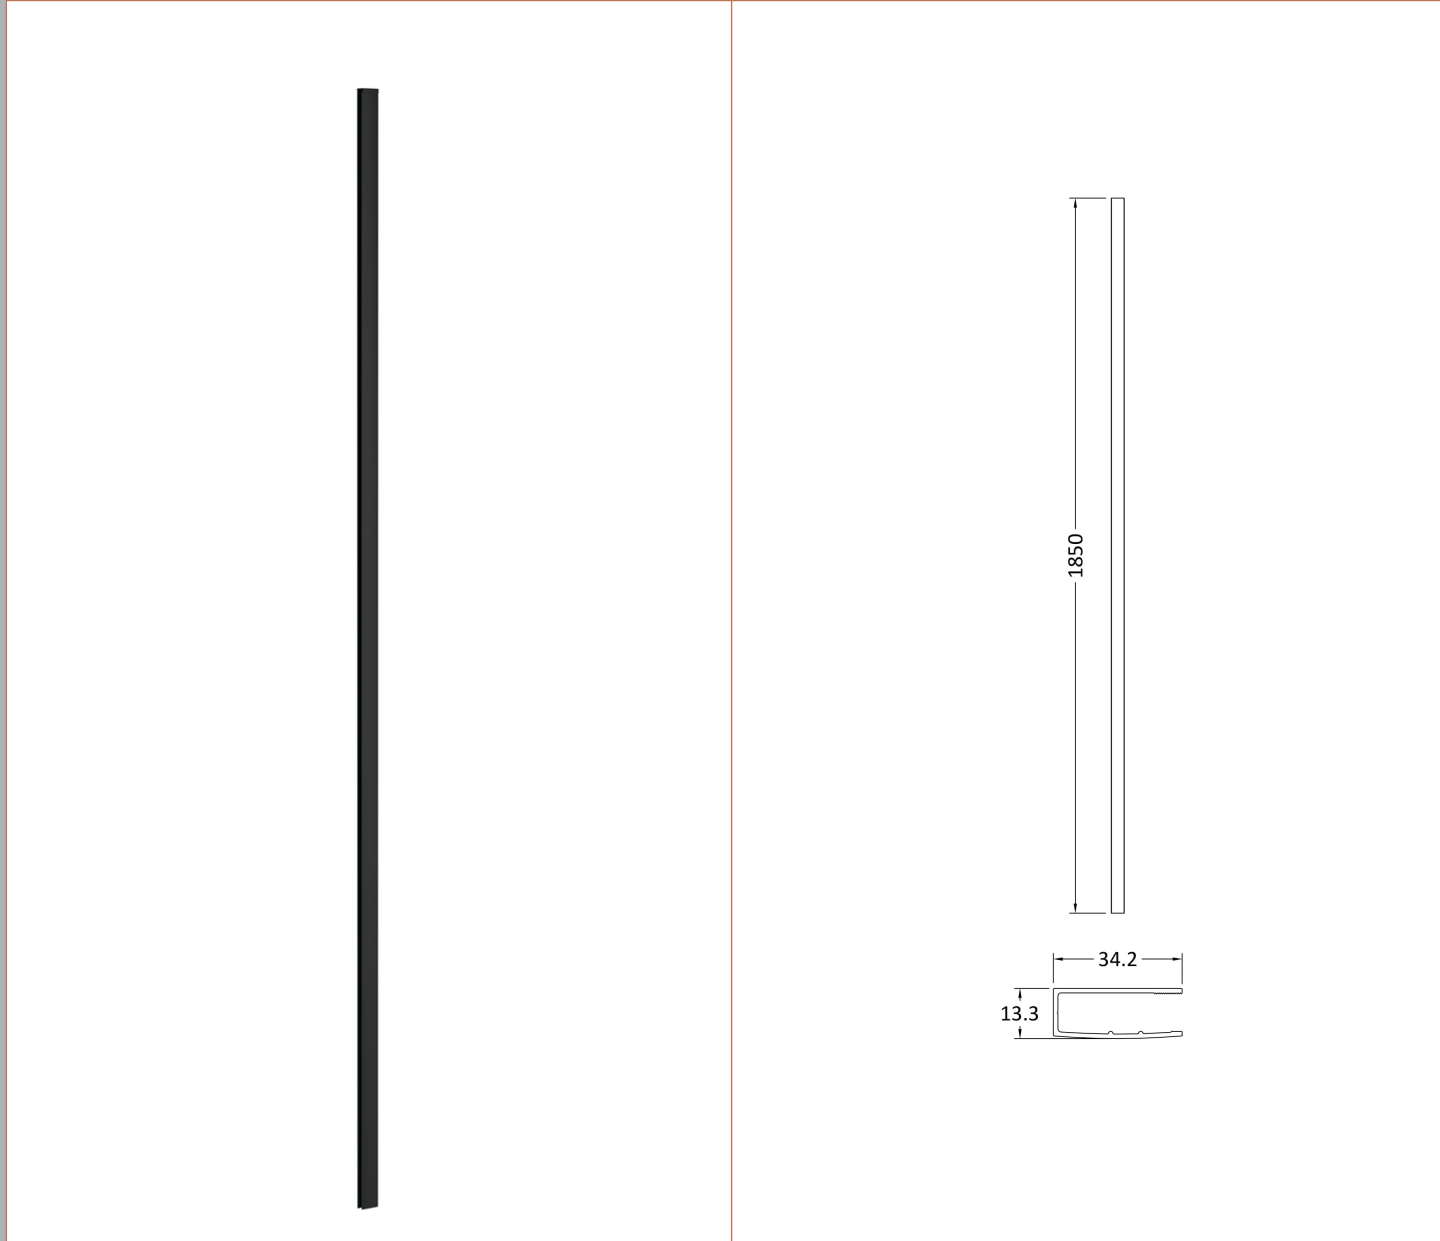

Outer Box Dimensions (If Applicable)

Height (mm):	
Width (mm):	
Depth (mm):	
Length (mm):	
Gross Weight (kg):	
Barcode:	5055275819043

Product Details

Country of Origin:	China
Fitting Instruction:	No
CE Approval:	Yes
Profile Material:	Aluminium
Profile Finish:	Polished Chrome
Adjustments (mm):	975mm - 993mm
Entry Width (mm):	N/A
Swing In Dim (mm):	N/A
Swing Out Dim (mm):	N/A
Radius (mm):	Not Applicable
Glass Thickness (mm):	8
Easy Fit:	No
Easy Clean:	No
Handle Style:	Not Applicable
Handle Material:	Not Applicable
Enclosure Design:	Frameless
Wheel Type:	Not Applicable
Support Bar Included:	Support Bar Included
Extras:	None

Sales Code: FIX024

Description: Wetroom Screen Support Arm

Product Dimensions

Height (mm):	15
Width (mm):	150
Depth (mm):	1000
Nett Weight (kg):	0.67

Packaging Dimensions

Height (mm):	35
Width (mm):	160
Length (mm):	1020
Gross Weight (kg):	0.7

Sales Code: WRSF009

Description: Wetroom Wall Channel 1850mm Black

Product Dimensions

Height (mm):	1850
Width (mm):	
Depth (mm):	
Nett Weight (kg):	0.6

Packaging Dimensions

Height (mm):	60
Width (mm):	185
Length (mm):	1860
Gross Weight (kg):	0.6

Sales Code: WRSF004UF

Description: 1950mm Undrilled Flat Profile

OVERALL LENGTH 1950mm

Product Dimensions

Height (mm):	1950
Width (mm):	34
Depth (mm):	13
Nett Weight (kg):	1.01

Packaging Dimensions

Height (mm):	45
Width (mm):	185
Length (mm):	1970
Gross Weight (kg):	1.42