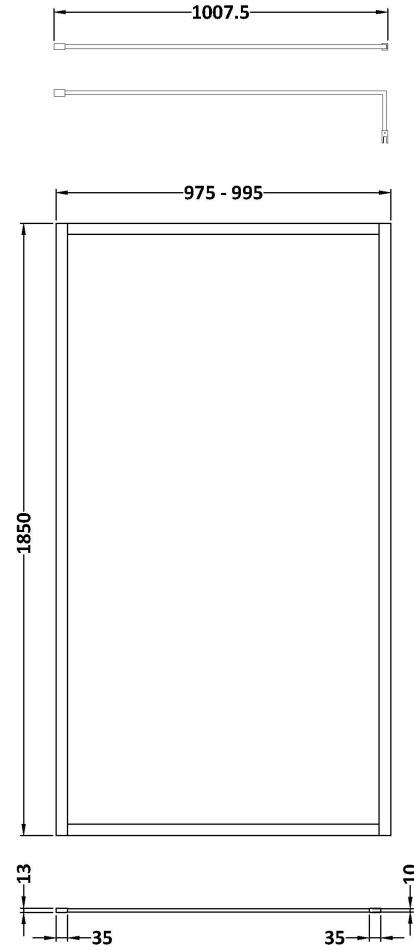

Sales Code: WRFBP1810

Description: Full Frame Wetroom Screen 1850X1000x8mm

Packaging Details

Barcode: 5056462688497

Sales Code: WRSC10

Description: Wetroom Screen 1000 X 1850 X 8mm

Product Dimensions

Height (mm):	1850
Width (mm):	1000
Depth (mm):	14
Nett Weight (kg):	42.5

Packaging Dimensions

Height (mm):	65
Width (mm):	1045
Length (mm):	1920
Gross Weight (kg):	42.5

Packaging Data

Box Colour:	Brown Cardboard Box - Printed
Box Qty:	1
Label Size:	100 x 50
Label Colour:	Not Applicable
Label Qty:	0

Outer Box Dimensions (If Applicable)

Height (mm):	
Width (mm):	
Depth (mm):	
Length (mm):	
Gross Weight (kg):	
Barcode:	5055275819043

Product Details

Country of Origin:	China
Fitting Instruction:	No
CE Approval:	Yes
Profile Material:	Aluminium
Profile Finish:	Polished Chrome
Adjustments (mm):	975mm - 993mm
Entry Width (mm):	N/A
Swing In Dim (mm):	N/A
Swing Out Dim (mm):	N/A
Radius (mm):	Not Applicable
Glass Thickness (mm):	8
Easy Fit:	No
Easy Clean:	No
Handle Style:	Not Applicable
Handle Material:	Not Applicable
Enclosure Design:	Frameless
Wheel Type:	Not Applicable
Support Bar Included:	Support Bar Included
Extras:	None

Sales Code: FIX024

Description: Wetroom Screen Support Arm

Product Dimensions

Height (mm):	15
Width (mm):	150
Depth (mm):	1000
Nett Weight (kg):	0.67

Packaging Dimensions

Height (mm):	35
Width (mm):	160
Length (mm):	1020
Gross Weight (kg):	0.7