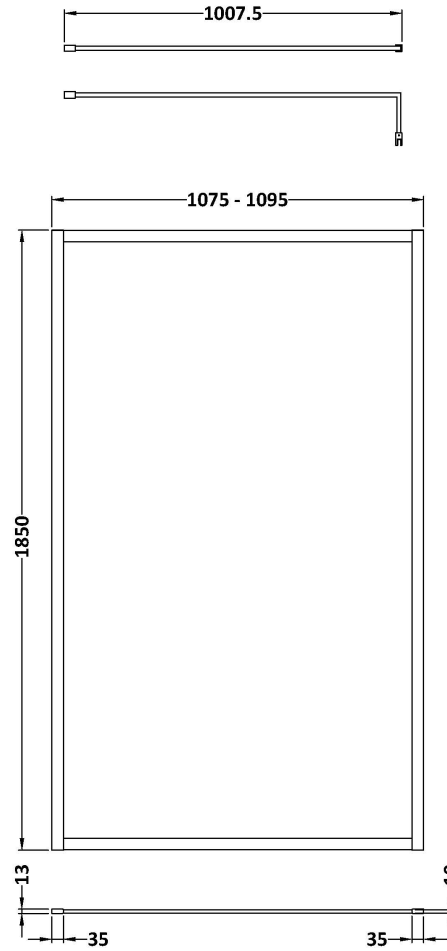

**Sales Code:** WRFBP1811

**Description:** Full Frame Wetroom Screen 1850X1100x8mm

**Packaging Details**

Barcode: 5056462688503

Sales Code: WRSC11

Description: Wetroom Screen 1100 X 1850 X 8mm

**Product Dimensions**

Height (mm):	1850
Width (mm):	1100
Depth (mm):	14
Nett Weight (kg):	46

**Packaging Dimensions**

Height (mm):	60
Width (mm):	1150
Length (mm):	1920
Gross Weight (kg):	46

**Packaging Data**

Box Colour:	Brown Cardboard Box - Printed
Box Qty:	1
Label Size:	100 x 50
Label Colour:	Not Applicable
Label Qty:	0

### Product Dimensions

Height (mm):	15
Width (mm):	150
Depth (mm):	1000
Nett Weight (kg):	0.67

### Packaging Dimensions

Height (mm):	35
Width (mm):	160
Length (mm):	1020
Gross Weight (kg):	0.7