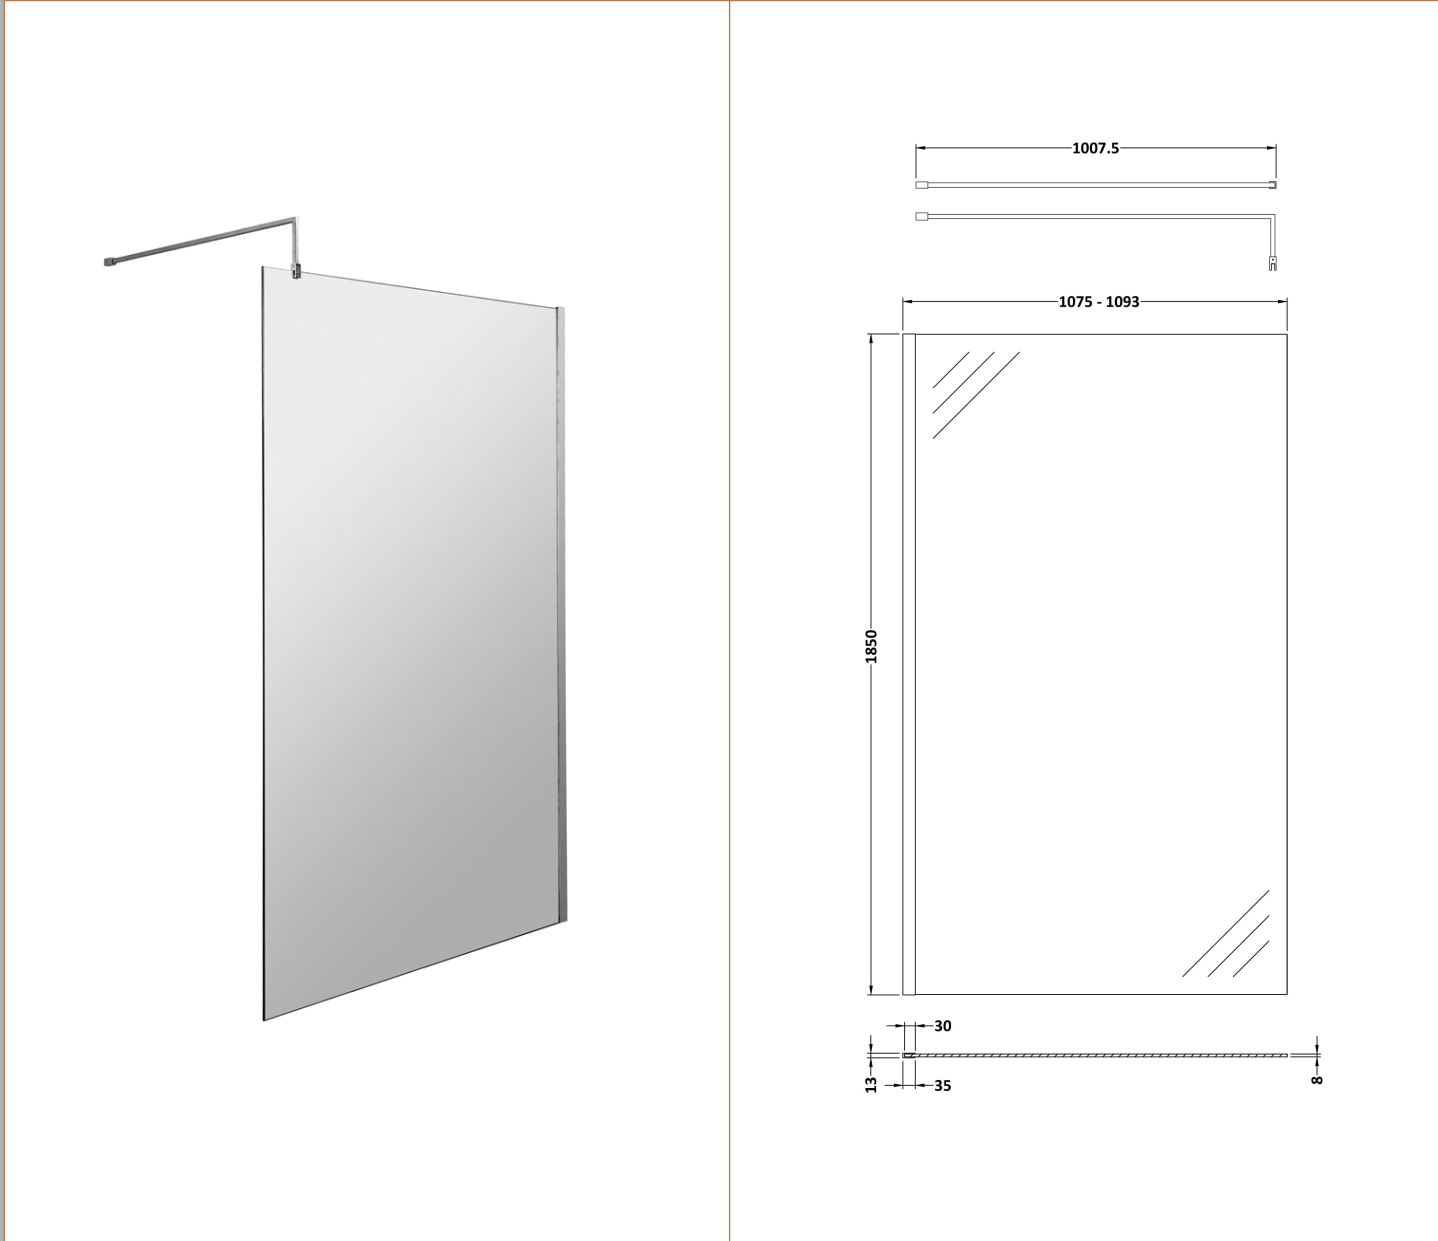

**Sales Code:** WRFBP1811

**Description:** Full Frame Wetroom Screen 1850X1100x8mm

**Packaging Details**

Barcode: 5056462688503

Sales Code: WRSC11

Description: Wetroom Screen 1100 X 1850 X 8mm

**Product Dimensions**

Height (mm):	1850
Width (mm):	1100
Depth (mm):	14
Nett Weight (kg):	46

**Packaging Dimensions**

Height (mm):	60
Width (mm):	1150
Length (mm):	1920
Gross Weight (kg):	46

**Packaging Data**

Box Colour:	Brown Cardboard Box - Printed
Box Qty:	1
Label Size:	100 x 50
Label Colour:	Not Applicable
Label Qty:	0

**Outer Box Dimensions (If Applicable)**

Height (mm):	
Width (mm):	
Depth (mm):	
Length (mm):	
Gross Weight (kg):	
Barcode:	5055275831748

**Product Details**

Country of Origin:	China
Fitting Instruction:	No
CE Approval:	Yes
Profile Material:	Aluminium
Profile Finish:	Polished Chrome
Adjustments (mm):	1075mm-1093mm
Entry Width (mm):	N/A
Swing In Dim (mm):	N/A
Swing Out Dim (mm):	N/A
Radius (mm):	Not Applicable
Glass Thickness (mm):	8
Easy Fit:	No
Easy Clean:	No
Handle Style:	Not Applicable
Handle Material:	Not Applicable
Enclosure Design:	Frameless
Wheel Type:	Not Applicable
Support Bar Included:	Support Bar Included
Extras:	None

### Product Dimensions

Height (mm):	15
Width (mm):	150
Depth (mm):	1000
Nett Weight (kg):	0.67