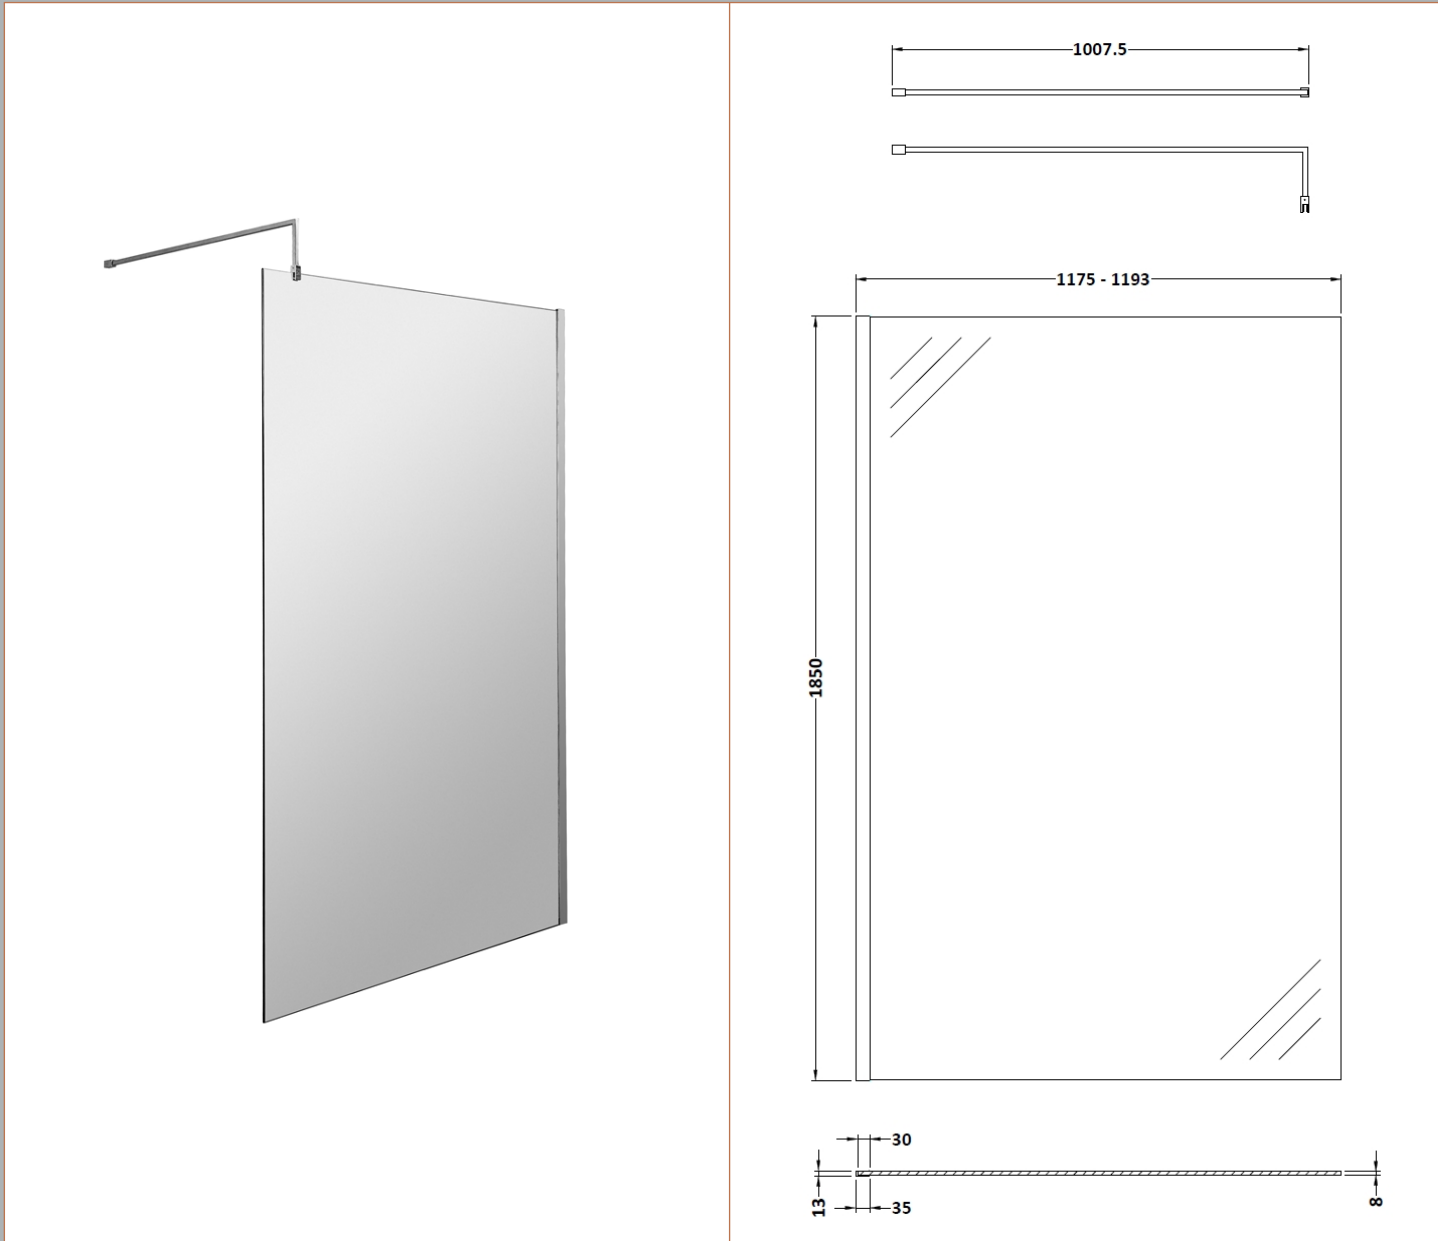

Sales Code: WRFBP1812

Description: Full Frame Wetroom Screen 1850X1200x8mm

Packaging Details

Barcode: 5056462688510

Sales Code: WRSC12

Description: Wetroom Screen 1200 X 1850 X 8mm

Product Dimensions

| | |
|-------------------|------|
| Height (mm): | 1850 |
| Width (mm): | 1200 |
| Depth (mm): | 14 |
| Nett Weight (kg): | 50.5 |

Packaging Dimensions

| | |
|--------------------|------|
| Height (mm): | 60 |
| Width (mm): | 1250 |
| Length (mm): | 1920 |
| Gross Weight (kg): | 50.5 |

Packaging Data

| | |
|---------------|-------------------------------|
| Box Colour: | Brown Cardboard Box - Printed |
| Box Qty: | 1 |
| Label Size: | 100 x 50 |
| Label Colour: | Not Applicable |
| Label Qty: | 0 |

Outer Box Dimensions (If Applicable)

| | |
|--------------------|---------------|
| Height (mm): | |
| Width (mm): | |
| Depth (mm): | |
| Length (mm): | |
| Gross Weight (kg): | |
| Barcode: | 5055275819050 |

Sales Code: FIX024

Description: Wetroom Screen Support Arm

Product Dimensions

| | |
|-------------------|------|
| Height (mm): | 15 |
| Width (mm): | 150 |
| Depth (mm): | 1000 |
| Nett Weight (kg): | 0.67 |