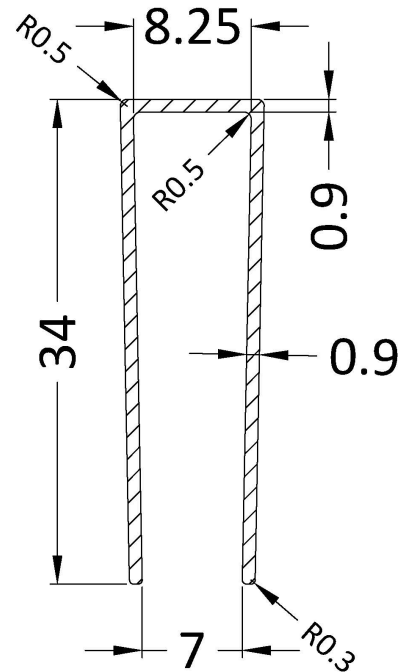

Outer Box Dimensions (If Applicable)

| | |
|--------------------|---------------|
| Height (mm): | |
| Width (mm): | |
| Depth (mm): | |
| Length (mm): | |
| Gross Weight (kg): | |
| Barcode: | 5056211897224 |

Product Details

| | |
|-----------------------|--------------------------|
| Country of Origin: | China |
| Fitting Instruction: | No |
| CE Approval: | N/A |
| Profile Material: | Aluminium |
| Profile Finish: | Matt Black |
| Adjustments (mm): | 18mm |
| Entry Width (mm): | N/A |
| Swing In Dim (mm): | N/A |
| Swing Out Dim (mm): | N/A |
| Radius (mm): | Not Applicable |
| Glass Thickness (mm): | |
| Easy Fit: | Not Applicable |
| Easy Clean: | Not Applicable |
| Handle Style: | Not Applicable |
| Handle Material: | Not Applicable |
| Enclosure Design: | Not Applicable |
| Wheel Type: | Not Applicable |
| Support Bar Included: | Support Bar Not Included |
| Extras: | None |

Sales Code: WRSF004UF

Description: 1950mm Undrilled Flat Profile

OVERALL LENGTH 1950mm

Product Dimensions

| | |
|-------------------|------|
| Height (mm): | 1950 |
| Width (mm): | 34 |
| Depth (mm): | 13 |
| Nett Weight (kg): | 1.01 |

Outer Box Dimensions (If Applicable)

| | |
|--------------------|---------------|
| Height (mm): | |
| Width (mm): | |
| Depth (mm): | |
| Length (mm): | |
| Gross Weight (kg): | |
| Barcode: | 5056462618968 |