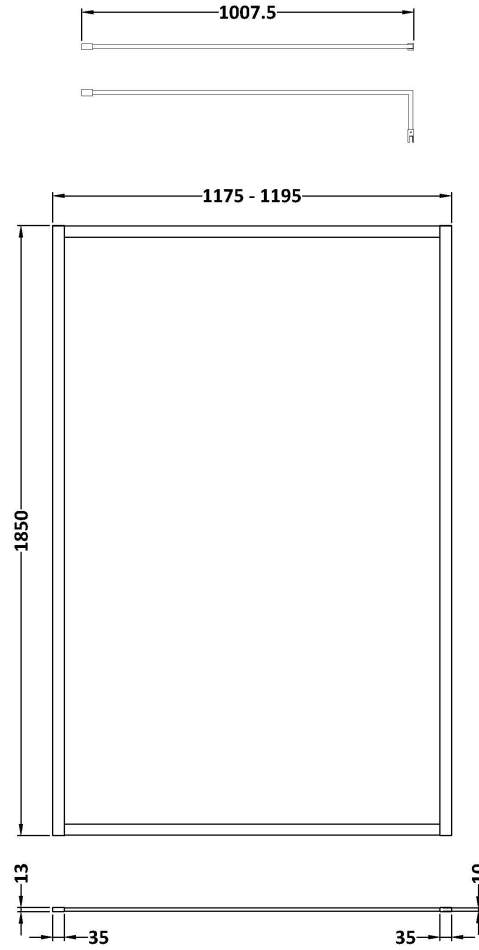

Sales Code: WRFBP1812

Description: Full Frame Wetroom Screen 1850X1200x8mm

Packaging Details

Barcode: 5056462688510

Sales Code: WRSC12

Description: Wetroom Screen 1200 X 1850 X 8mm

Product Dimensions

| | |
|-------------------|------|
| Height (mm): | 1850 |
| Width (mm): | 1200 |
| Depth (mm): | 14 |
| Nett Weight (kg): | 50.5 |

Packaging Dimensions

| | |
|--------------------|------|
| Height (mm): | 60 |
| Width (mm): | 1250 |
| Length (mm): | 1920 |
| Gross Weight (kg): | 50.5 |

Packaging Data

| | |
|---------------|-------------------------------|
| Box Colour: | Brown Cardboard Box - Printed |
| Box Qty: | 1 |
| Label Size: | 100 x 50 |
| Label Colour: | Not Applicable |
| Label Qty: | 0 |

Outer Box Dimensions (If Applicable)

| | |
|--------------------|---------------|
| Height (mm): | |
| Width (mm): | |
| Depth (mm): | |
| Length (mm): | |
| Gross Weight (kg): | |
| Barcode: | 5055275819050 |

Packaging Dimensions

| | |
|--------------------|------|
| Height (mm): | 35 |
| Width (mm): | 160 |
| Length (mm): | 1020 |
| Gross Weight (kg): | 0.7 |

Packaging Data

| | |
|---------------|---------------------|
| Box Colour: | Brown Cardboard Box |
| Box Qty: | 1 |
| Label Size: | 100 x 50 |
| Label Colour: | White Label |
| Label Qty: | 1 |