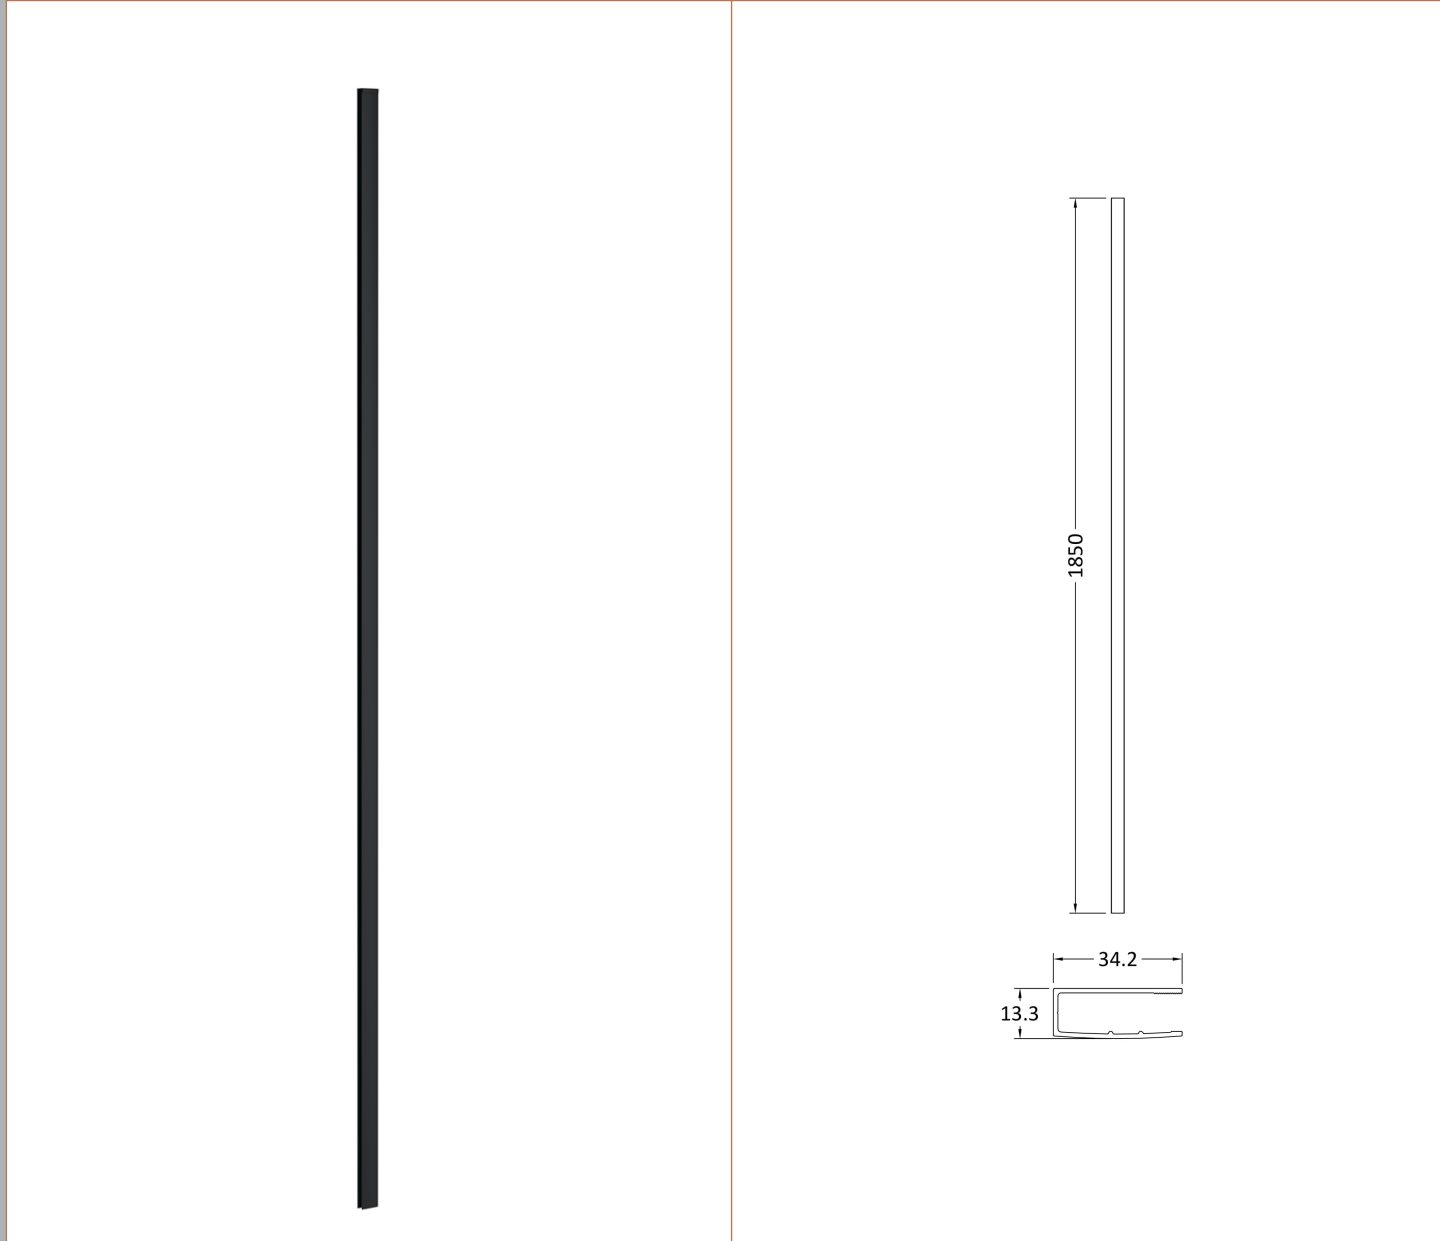

Sales Code: FIX024

Description: Wetroom Screen Support Arm

Product Dimensions

| | |
|-------------------|------|
| Height (mm): | 15 |
| Width (mm): | 150 |
| Depth (mm): | 1000 |
| Nett Weight (kg): | 0.67 |

Outer Box Dimensions (If Applicable)

| | |
|--------------------|---------------|
| Height (mm): | |
| Width (mm): | |
| Depth (mm): | |
| Length (mm): | |
| Gross Weight (kg): | |
| Barcode: | 5056211847342 |

Sales Code: WRSF009

Description: Wetroom Wall Channel 1850mm Black

Product Dimensions

| | |
|-------------------|------|
| Height (mm): | 1850 |
| Width (mm): | |
| Depth (mm): | |
| Nett Weight (kg): | 0.6 |

Sales Code: WRSF004UF

Description: 1950mm Undrilled Flat Profile

OVERALL LENGTH 1950mm

Product Dimensions

| | |
|-------------------|------|
| Height (mm): | 1950 |
| Width (mm): | 34 |
| Depth (mm): | 13 |
| Nett Weight (kg): | 1.01 |