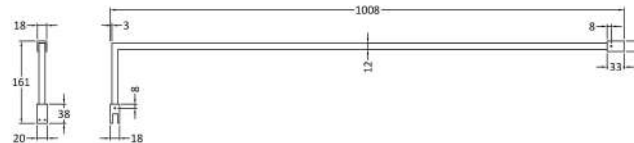

Outer Box Dimensions (If Applicable)

Height (mm):	
Width (mm):	
Depth (mm):	
Length (mm):	
Gross Weight (kg):	
Barcode:	5055275819067

Product Details

Country of Origin:	China
Fitting Instruction:	No
CE Approval:	Yes
Profile Material:	Aluminium
Profile Finish:	Polished Chrome
Adjustments (mm):	1375mm - 1393mm
Entry Width (mm):	N/A
Swing In Dim (mm):	N/A
Swing Out Dim (mm):	N/A
Radius (mm):	Not Applicable
Glass Thickness (mm):	8
Easy Fit:	No
Easy Clean:	No
Handle Style:	Not Applicable
Handle Material:	Not Applicable
Enclosure Design:	Frameless
Wheel Type:	Not Applicable
Support Bar Included:	Support Bar Included
Extras:	None

Sales Code: FIX024

Description: Wetroom Screen Support Arm

Product Dimensions

Height (mm):	15
Width (mm):	150
Depth (mm):	1000
Nett Weight (kg):	0.67

Packaging Dimensions

Height (mm):	35
Width (mm):	160
Length (mm):	1020
Gross Weight (kg):	0.7

Packaging Data

Box Colour:	Brown Cardboard Box
Box Qty:	1
Label Size:	100 x 50
Label Colour:	White Label
Label Qty:	1

Outer Box Dimensions (If Applicable)

Height (mm):	
Width (mm):	
Depth (mm):	
Length (mm):	
Gross Weight (kg):	
Barcode:	5056211847342

Sales Code: WRSF004UF

Description: 1950mm Undrilled Flat Profile

OVERALL LENGTH 1950mm

Product Dimensions

Height (mm):	1950
Width (mm):	34
Depth (mm):	13
Nett Weight (kg):	1.01

Packaging Dimensions

Height (mm):	45
Width (mm):	185
Length (mm):	1970
Gross Weight (kg):	1.42