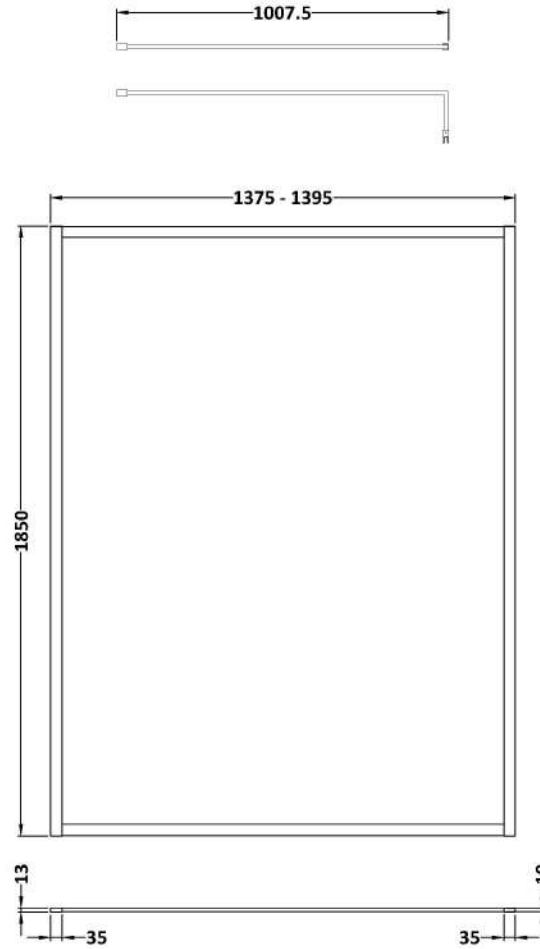

Sales Code: WRFBP1814

Description: Full Frame Wetroom Screen 1850X1400x8mm

Packaging Details

Barcode: 5056462688527

Sales Code: WRSC14

Description: Wetroom Screen 1400 X 1850 X 8mm

Product Dimensions

Height (mm):	1850
Width (mm):	1400
Depth (mm):	14
Nett Weight (kg):	59.5

Packaging Dimensions

Height (mm):	60
Width (mm):	1450
Length (mm):	1920
Gross Weight (kg):	59.5

Packaging Data

Box Colour:	Brown Cardboard Box - Printed
Box Qty:	1
Label Size:	100 x 50
Label Colour:	Not Applicable
Label Qty:	0

Outer Box Dimensions (If Applicable)

Height (mm):	
Width (mm):	
Depth (mm):	
Length (mm):	
Gross Weight (kg):	
Barcode:	5055275819067

Product Details

Country of Origin:	China
Fitting Instruction:	No
CE Approval:	Yes
Profile Material:	Aluminium
Profile Finish:	Polished Chrome
Adjustments (mm):	1375mm - 1393mm
Entry Width (mm):	N/A
Swing In Dim (mm):	N/A
Swing Out Dim (mm):	N/A
Radius (mm):	Not Applicable
Glass Thickness (mm):	8
Easy Fit:	No
Easy Clean:	No
Handle Style:	Not Applicable
Handle Material:	Not Applicable
Enclosure Design:	Frameless
Wheel Type:	Not Applicable
Support Bar Included:	Support Bar Included
Extras:	None

Sales Code: FIX024

Description: Wetroom Screen Support Arm

Product Dimensions

Height (mm):	15
Width (mm):	150
Depth (mm):	1000
Nett Weight (kg):	0.67

Packaging Dimensions

Height (mm):	35
Width (mm):	160
Length (mm):	1020
Gross Weight (kg):	0.7