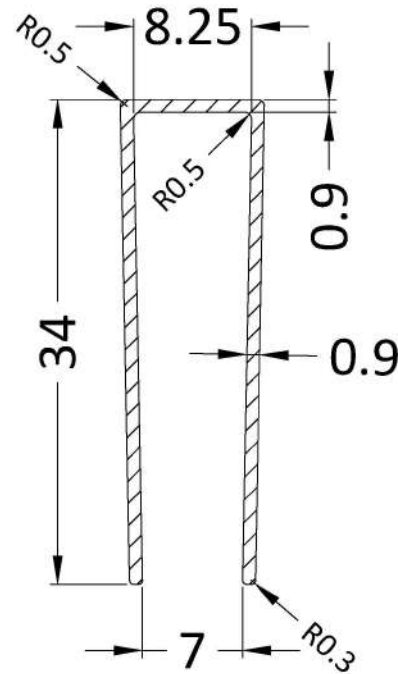

Outer Box Dimensions (If Applicable)

Height (mm):	
Width (mm):	
Depth (mm):	
Length (mm):	
Gross Weight (kg):	
Barcode:	5055275819067

Product Details

Country of Origin:	China
Fitting Instruction:	No
CE Approval:	Yes
Profile Material:	Aluminium
Profile Finish:	Polished Chrome
Adjustments (mm):	1375mm - 1393mm
Entry Width (mm):	N/A
Swing In Dim (mm):	N/A
Swing Out Dim (mm):	N/A
Radius (mm):	Not Applicable
Glass Thickness (mm):	8
Easy Fit:	No
Easy Clean:	No
Handle Style:	Not Applicable
Handle Material:	Not Applicable
Enclosure Design:	Frameless
Wheel Type:	Not Applicable
Support Bar Included:	Support Bar Included
Extras:	None

Sales Code: WRSF009

Description: Wetroom Wall Channel 1850mm Black

Product Dimensions

Height (mm):	1850
Width (mm):	
Depth (mm):	
Nett Weight (kg):	0.6

Packaging Dimensions

Height (mm):	60
Width (mm):	185
Length (mm):	1860
Gross Weight (kg):	0.6

Packaging Data

Box Colour:	Brown Cardboard Box - Printed
Box Qty:	1
Label Size:	100 x 50
Label Colour:	White Label
Label Qty:	1

Outer Box Dimensions (If Applicable)

Height (mm):	
Width (mm):	
Depth (mm):	
Length (mm):	
Gross Weight (kg):	
Barcode:	5056211897224

Sales Code: WRSF004UF

Description: 1950mm Undrilled Flat Profile

OVERALL LENGTH 1950mm

Product Dimensions

Height (mm):	1950
Width (mm):	34
Depth (mm):	13
Nett Weight (kg):	1.01

Packaging Dimensions

Height (mm):	45
Width (mm):	185
Length (mm):	1970
Gross Weight (kg):	1.42