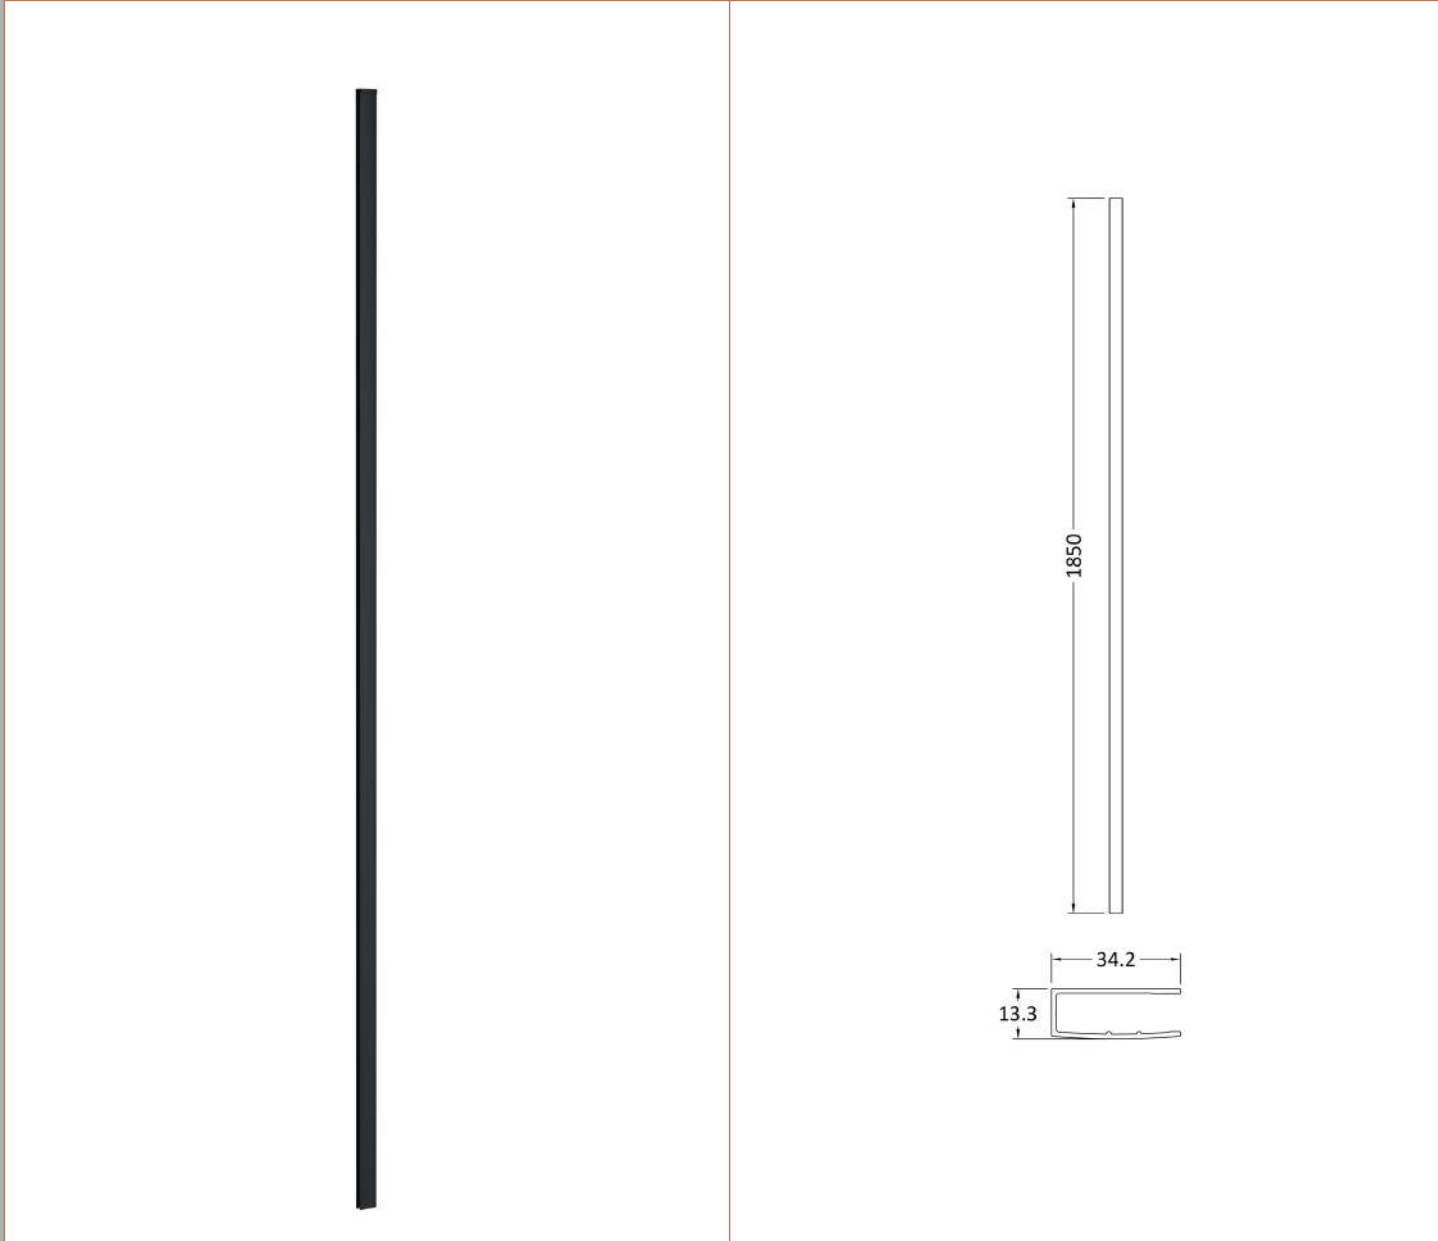

Outer Box Dimensions (If Applicable)

Height (mm):	
Width (mm):	
Depth (mm):	
Length (mm):	
Gross Weight (kg):	
Barcode:	5055275819067

Product Details

Country of Origin:	China
Fitting Instruction:	No
CE Approval:	Yes
Profile Material:	Aluminium
Profile Finish:	Polished Chrome
Adjustments (mm):	1375mm - 1393mm
Entry Width (mm):	N/A
Swing In Dim (mm):	N/A
Swing Out Dim (mm):	N/A
Radius (mm):	Not Applicable
Glass Thickness (mm):	8
Easy Fit:	No
Easy Clean:	No
Handle Style:	Not Applicable
Handle Material:	Not Applicable
Enclosure Design:	Frameless
Wheel Type:	Not Applicable
Support Bar Included:	Support Bar Included
Extras:	None

Sales Code: FIX024

Description: Wetroom Screen Support Arm

Product Dimensions

Height (mm):	15
Width (mm):	150
Depth (mm):	1000
Nett Weight (kg):	0.67

Packaging Dimensions

Height (mm):	35
Width (mm):	160
Length (mm):	1020
Gross Weight (kg):	0.7

Sales Code: WRSF009

Description: Wetroom Wall Channel 1850mm Black

Product Dimensions

Height (mm):	1850
Width (mm):	
Depth (mm):	
Nett Weight (kg):	0.6

Packaging Dimensions

Height (mm):	60
Width (mm):	185
Length (mm):	1860
Gross Weight (kg):	0.6

Sales Code: WRSF004UF

Description: 1950mm Undrilled Flat Profile

OVERALL LENGTH 1950mm

Product Dimensions

Height (mm):	1950
Width (mm):	34
Depth (mm):	13
Nett Weight (kg):	1.01

Packaging Dimensions

Height (mm):	45
Width (mm):	185
Length (mm):	1970
Gross Weight (kg):	1.42