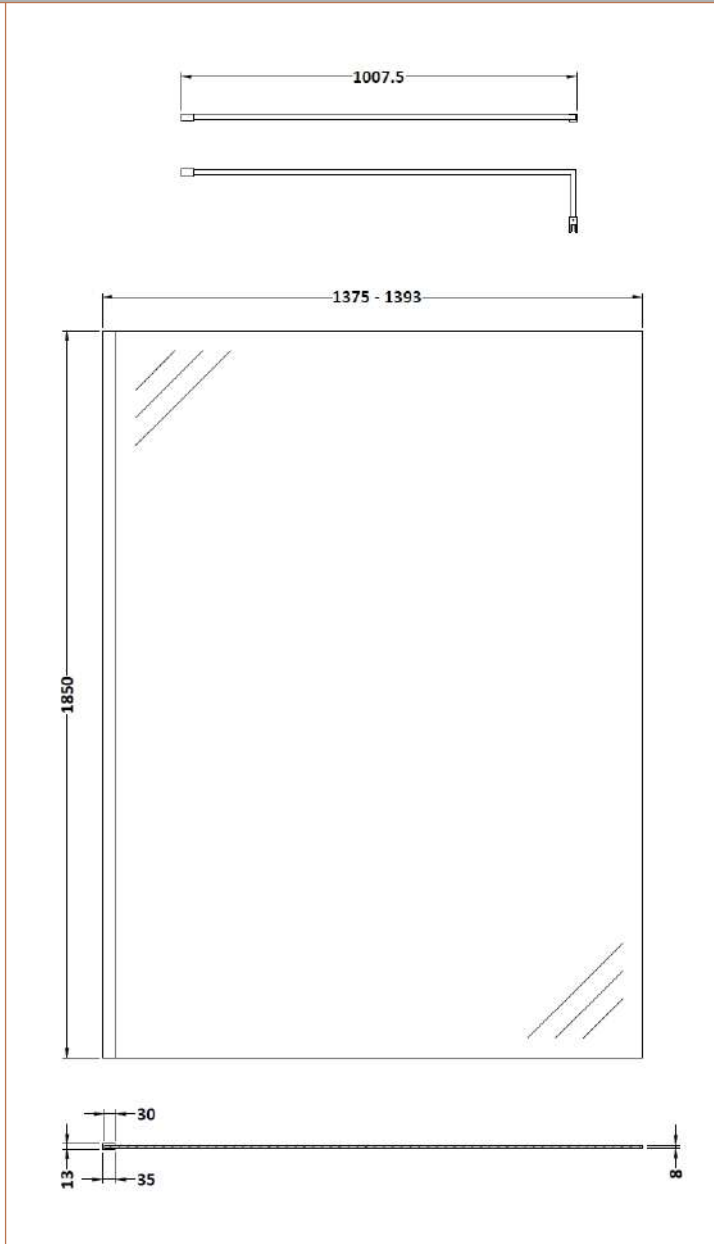

Sales Code: WRFBP1814

Description: Full Frame Wetroom Screen 1850X1400x8mm

Packaging Details

Barcode: 5056462688527

Sales Code: WRSC14

Description: Wetroom Screen 1400 X 1850 X 8mm

Product Dimensions

Height (mm):	1850
Width (mm):	1400
Depth (mm):	14
Nett Weight (kg):	59.5

Packaging Dimensions

Height (mm):	60
Width (mm):	1450
Length (mm):	1920
Gross Weight (kg):	59.5

Packaging Data

Box Colour:	Brown Cardboard Box - Printed
Box Qty:	1
Label Size:	100 x 50
Label Colour:	Not Applicable
Label Qty:	0

Outer Box Dimensions (If Applicable)

Height (mm):	
Width (mm):	
Depth (mm):	
Length (mm):	
Gross Weight (kg):	
Barcode:	5055275819067

Product Details

Country of Origin:	China
Fitting Instruction:	No
CE Approval:	Yes
Profile Material:	Aluminium
Profile Finish:	Polished Chrome
Adjustments (mm):	1375mm - 1393mm
Entry Width (mm):	N/A
Swing In Dim (mm):	N/A
Swing Out Dim (mm):	N/A
Radius (mm):	Not Applicable
Glass Thickness (mm):	8
Easy Fit:	No
Easy Clean:	No
Handle Style:	Not Applicable
Handle Material:	Not Applicable
Enclosure Design:	Frameless
Wheel Type:	Not Applicable
Support Bar Included:	Support Bar Included
Extras:	None

Sales Code: FIX024

Description: Wetroom Screen Support Arm

Product Dimensions

Height (mm):	15
Width (mm):	150
Depth (mm):	1000
Nett Weight (kg):	0.67

Packaging Dimensions

Height (mm):	35
Width (mm):	160
Length (mm):	1020
Gross Weight (kg):	0.7