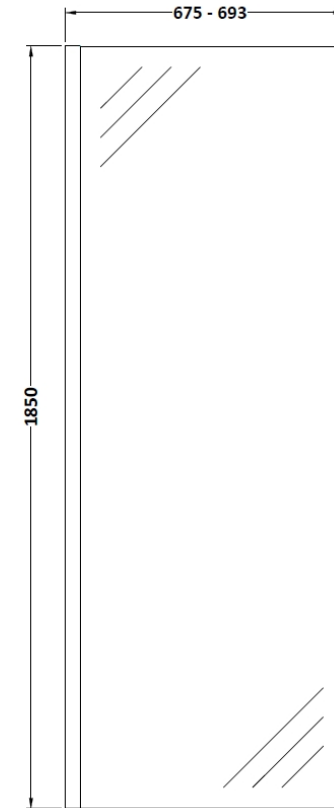

### Product Dimensions

Height (mm):	1850
Width (mm):	700
Depth (mm):	14
Nett Weight (kg):	29.5

### Packaging Dimensions

Height (mm):	60
Width (mm):	750
Length (mm):	1920
Gross Weight (kg):	29.5

### Outer Box Dimensions (If Applicable)

Height (mm):	
Width (mm):	
Depth (mm):	
Length (mm):	
Gross Weight (kg):	
Barcode:	5055275819005

### Product Dimensions

Height (mm):	15
Width (mm):	150
Depth (mm):	1000
Nett Weight (kg):	0.67