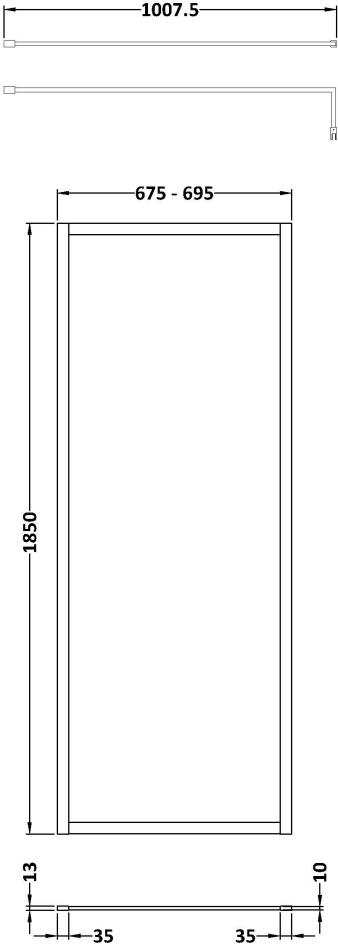

Sales Code: WRFBP1870

Description: Full Frame Wetroom Screen 1850X700x8mm

Packaging Details

Barcode: 5056462688459