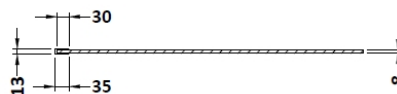

### Product Dimensions

Height (mm):	1850
Width (mm):	760
Depth (mm):	14
Nett Weight (kg):	32.5

### Packaging Dimensions

Height (mm):	60
Width (mm):	810
Length (mm):	1920
Gross Weight (kg):	32.5