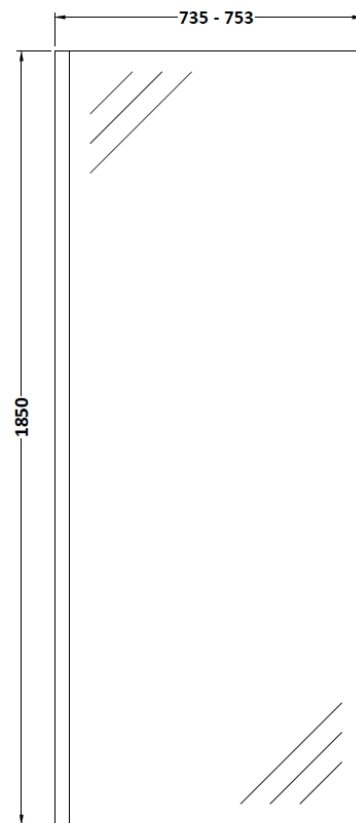

### Product Dimensions

Height (mm):	1850
Width (mm):	760
Depth (mm):	14
Nett Weight (kg):	32.5

### Packaging Dimensions

Height (mm):	60
Width (mm):	810
Length (mm):	1920
Gross Weight (kg):	32.5

### Outer Box Dimensions (If Applicable)

Height (mm):	
Width (mm):	
Depth (mm):	
Length (mm):	
Gross Weight (kg):	
Barcode:	5055275819012

### Product Dimensions

Height (mm):	15
Width (mm):	150
Depth (mm):	1000
Nett Weight (kg):	0.67