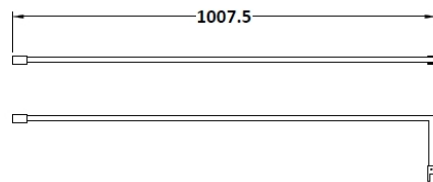

### Product Dimensions

Height (mm):	1850
Width (mm):	760
Depth (mm):	14
Nett Weight (kg):	32.5

### Packaging Dimensions

Height (mm):	60
Width (mm):	810
Length (mm):	1920
Gross Weight (kg):	32.5