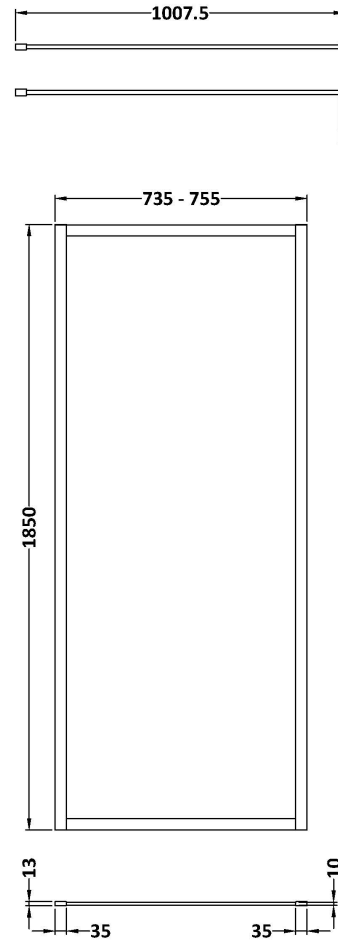

Sales Code: WRFBP1876

Description: Full Frame Wetroom Screen 1850X760x8mm

Packaging Details

Barcode: 5056462688466