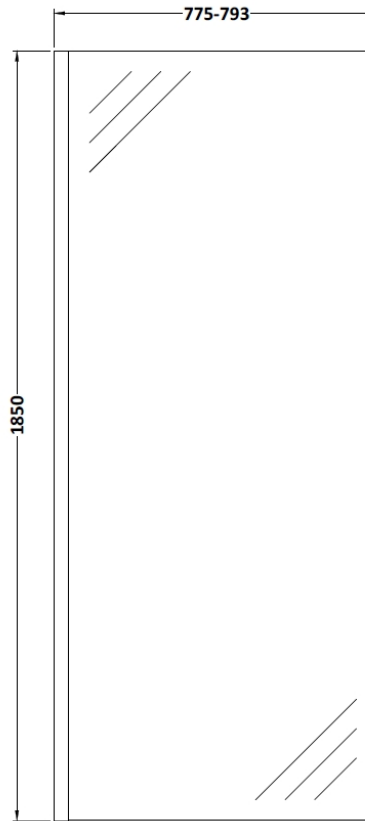

Sales Code: WRFBP1880

Description: Full Frame Wetroom Screen 1850X800x8mm

Packaging Details

Barcode: 5056462688473

Sales Code: WRSC080

Description: Wetroom Screen 800 X 1850 X 8mm

Product Dimensions

Height (mm):	1850
Width (mm):	800
Depth (mm):	14
Nett Weight (kg):	34

Packaging Dimensions

Height (mm):	60
Width (mm):	850
Length (mm):	1920
Gross Weight (kg):	34

Packaging Data

Box Colour:	Brown Cardboard Box - Printed
Box Qty:	1
Label Size:	100 x 50
Label Colour:	Not Applicable
Label Qty:	0

Outer Box Dimensions (If Applicable)

Height (mm):	
Width (mm):	
Depth (mm):	
Length (mm):	
Gross Weight (kg):	
Barcode:	5055275819029

Product Details

Country of Origin:	China
Fitting Instruction:	No
CE Approval:	Yes
Profile Material:	Aluminium
Profile Finish:	Polished Chrome
Adjustments (mm):	775mm - 793mm
Entry Width (mm):	N/A
Swing In Dim (mm):	N/A
Swing Out Dim (mm):	N/A
Radius (mm):	Not Applicable
Glass Thickness (mm):	8
Easy Fit:	No
Easy Clean:	No
Handle Style:	Not Applicable
Handle Material:	Not Applicable
Enclosure Design:	Frameless
Wheel Type:	Not Applicable
Support Bar Included:	Support Bar Included
Extras:	None

Sales Code: FIX024

Description: Wetroom Screen Support Arm

Product Dimensions

Height (mm):	15
Width (mm):	150
Depth (mm):	1000
Nett Weight (kg):	0.67

Packaging Dimensions

Height (mm):	35
Width (mm):	160
Length (mm):	1020
Gross Weight (kg):	0.7