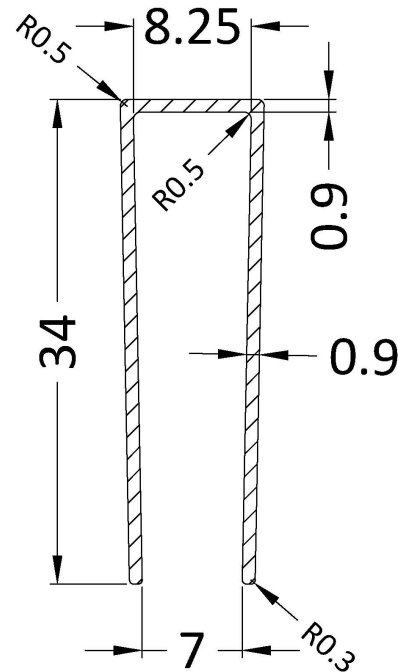

Outer Box Dimensions (If Applicable)

Height (mm):	
Width (mm):	
Depth (mm):	
Length (mm):	
Gross Weight (kg):	
Barcode:	5055275819029

Product Details

Country of Origin:	China
Fitting Instruction:	No
CE Approval:	Yes
Profile Material:	Aluminium
Profile Finish:	Polished Chrome
Adjustments (mm):	775mm - 793mm
Entry Width (mm):	N/A
Swing In Dim (mm):	N/A
Swing Out Dim (mm):	N/A
Radius (mm):	Not Applicable
Glass Thickness (mm):	8
Easy Fit:	No
Easy Clean:	No
Handle Style:	Not Applicable
Handle Material:	Not Applicable
Enclosure Design:	Frameless
Wheel Type:	Not Applicable
Support Bar Included:	Support Bar Included
Extras:	None

Sales Code: WRSF009

Description: Wetroom Wall Channel 1850mm Black

Product Dimensions

Height (mm):	1850
Width (mm):	
Depth (mm):	
Nett Weight (kg):	0.6

Packaging Dimensions

Height (mm):	60
Width (mm):	185
Length (mm):	1860
Gross Weight (kg):	0.6

Product Details

Country of Origin:	China
Fitting Instruction:	No
CE Approval:	N/A
Profile Material:	Aluminium
Profile Finish:	Matt Black
Adjustments (mm):	18mm
Entry Width (mm):	N/A
Swing In Dim (mm):	N/A
Swing Out Dim (mm):	N/A
Radius (mm):	Not Applicable
Glass Thickness (mm):	
Easy Fit:	Not Applicable
Easy Clean:	Not Applicable
Handle Style:	Not Applicable
Handle Material:	Not Applicable
Enclosure Design:	Not Applicable
Wheel Type:	Not Applicable
Support Bar Included:	Support Bar Not Included
Extras:	None

Sales Code: WRSF004UF

Description: 1950mm Undrilled Flat Profile

OVERALL LENGTH 1950mm

Product Dimensions

Height (mm):	1950
Width (mm):	34
Depth (mm):	13
Nett Weight (kg):	1.01

Packaging Dimensions

Height (mm):	45
Width (mm):	185
Length (mm):	1970
Gross Weight (kg):	1.42