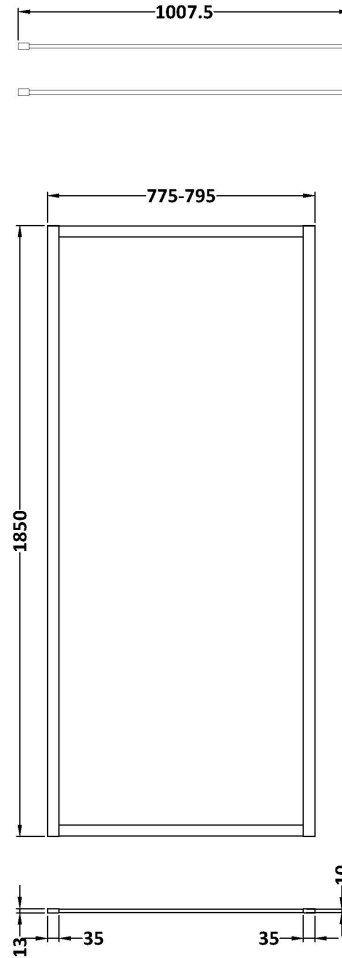

Sales Code: WRFBP1880

Description: Full Frame Wetroom Screen 1850X800x8mm

Packaging Details

Barcode: 5056462688473

Sales Code: WRSC080

Description: Wetroom Screen 800 X 1850 X 8mm

Product Dimensions

Height (mm):	1850
Width (mm):	800
Depth (mm):	14
Nett Weight (kg):	34

Packaging Dimensions

Height (mm):	60
Width (mm):	850
Length (mm):	1920
Gross Weight (kg):	34

Packaging Data

Box Colour:	Brown Cardboard Box - Printed
Box Qty:	1
Label Size:	100 x 50
Label Colour:	Not Applicable
Label Qty:	0

Outer Box Dimensions (If Applicable)

Height (mm):	
Width (mm):	
Depth (mm):	
Length (mm):	
Gross Weight (kg):	
Barcode:	5055275819029

Product Details

Country of Origin:	China
Fitting Instruction:	No
CE Approval:	Yes
Profile Material:	Aluminium
Profile Finish:	Polished Chrome
Adjustments (mm):	775mm - 793mm
Entry Width (mm):	N/A
Swing In Dim (mm):	N/A
Swing Out Dim (mm):	N/A
Radius (mm):	Not Applicable
Glass Thickness (mm):	8
Easy Fit:	No
Easy Clean:	No
Handle Style:	Not Applicable
Handle Material:	Not Applicable
Enclosure Design:	Frameless
Wheel Type:	Not Applicable
Support Bar Included:	Support Bar Included
Extras:	None

Sales Code: FIX024

Description: Wetroom Screen Support Arm

Product Dimensions

Height (mm):	15
Width (mm):	150
Depth (mm):	1000
Nett Weight (kg):	0.67

Packaging Dimensions

Height (mm):	35
Width (mm):	160
Length (mm):	1020
Gross Weight (kg):	0.7