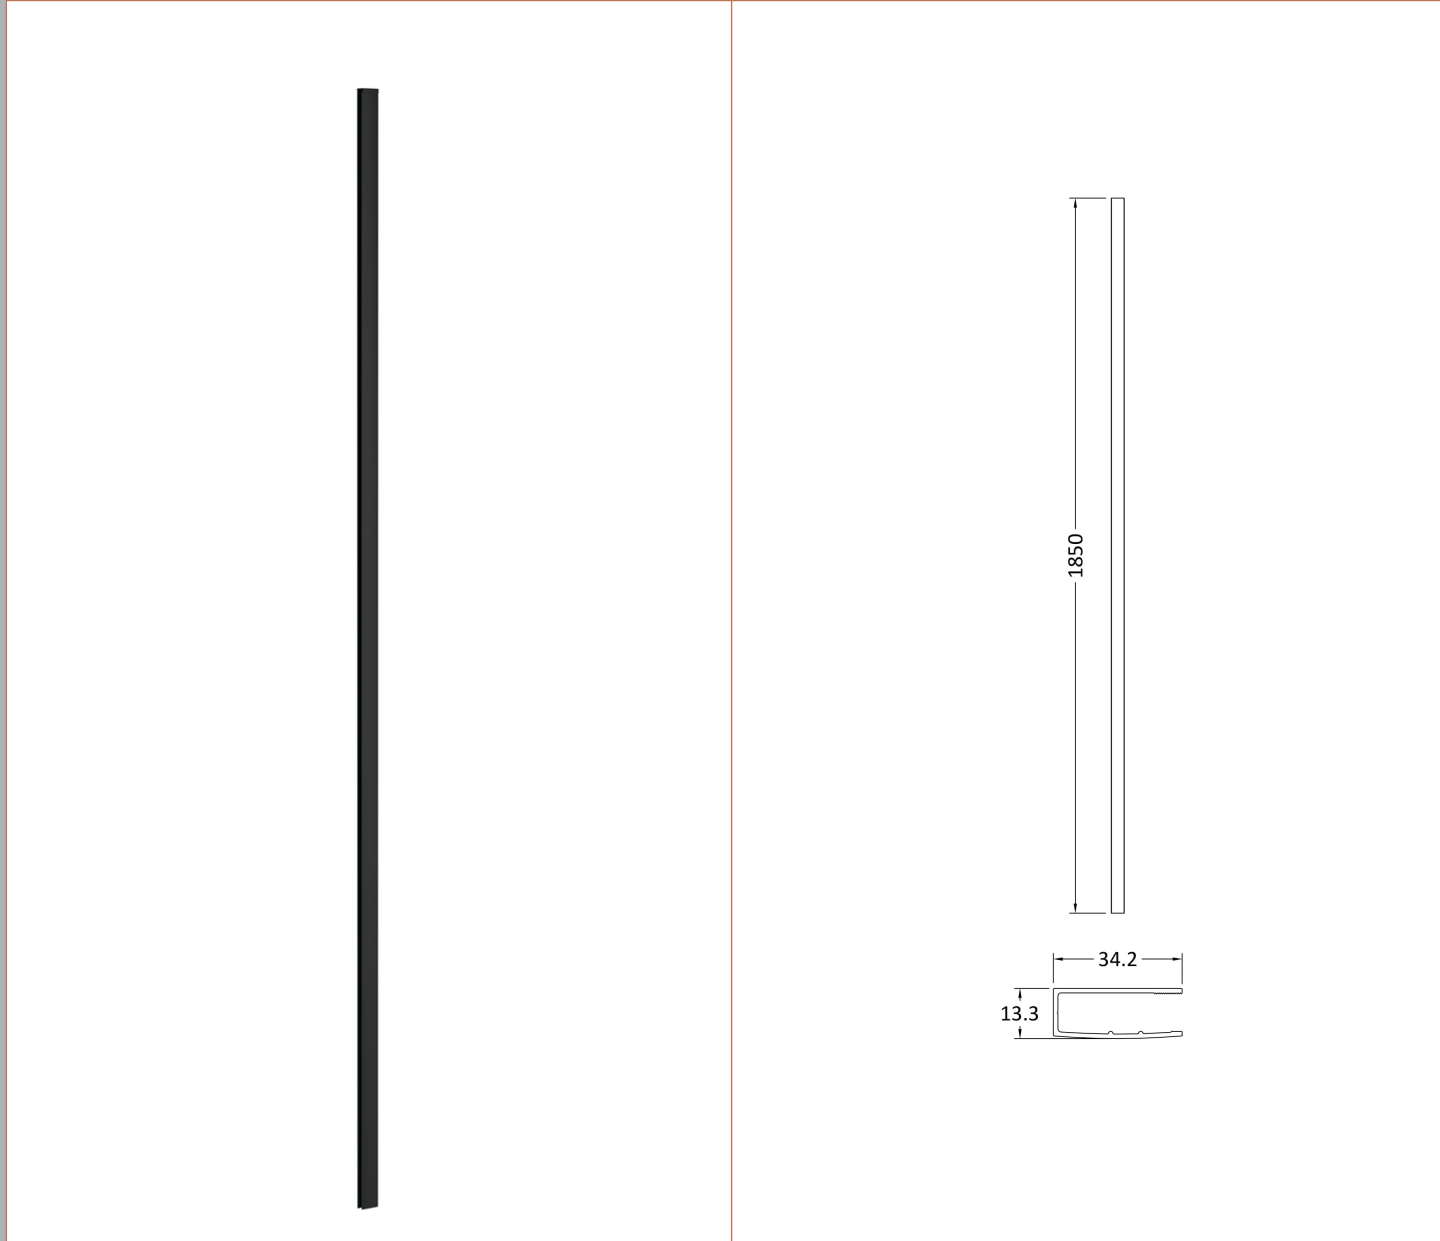

Outer Box Dimensions (If Applicable)

Height (mm):	
Width (mm):	
Depth (mm):	
Length (mm):	
Gross Weight (kg):	
Barcode:	5055275819029

Product Details

Country of Origin:	China
Fitting Instruction:	No
CE Approval:	Yes
Profile Material:	Aluminium
Profile Finish:	Polished Chrome
Adjustments (mm):	775mm - 793mm
Entry Width (mm):	N/A
Swing In Dim (mm):	N/A
Swing Out Dim (mm):	N/A
Radius (mm):	Not Applicable
Glass Thickness (mm):	8
Easy Fit:	No
Easy Clean:	No
Handle Style:	Not Applicable
Handle Material:	Not Applicable
Enclosure Design:	Frameless
Wheel Type:	Not Applicable
Support Bar Included:	Support Bar Included
Extras:	None

Sales Code: FIX024

Description: Wetroom Screen Support Arm

Product Dimensions

Height (mm):	15
Width (mm):	150
Depth (mm):	1000
Nett Weight (kg):	0.67

Packaging Dimensions

Height (mm):	35
Width (mm):	160
Length (mm):	1020
Gross Weight (kg):	0.7

Sales Code: WRSF009

Description: Wetroom Wall Channel 1850mm Black

Product Dimensions

Height (mm):	1850
Width (mm):	
Depth (mm):	
Nett Weight (kg):	0.6

Packaging Dimensions

Height (mm):	60
Width (mm):	185
Length (mm):	1860
Gross Weight (kg):	0.6

Sales Code: WRSF004UF

Description: 1950mm Undrilled Flat Profile

OVERALL LENGTH 1950mm

Product Dimensions

Height (mm):	1950
Width (mm):	34
Depth (mm):	13
Nett Weight (kg):	1.01

Packaging Dimensions

Height (mm):	45
Width (mm):	185
Length (mm):	1970
Gross Weight (kg):	1.42