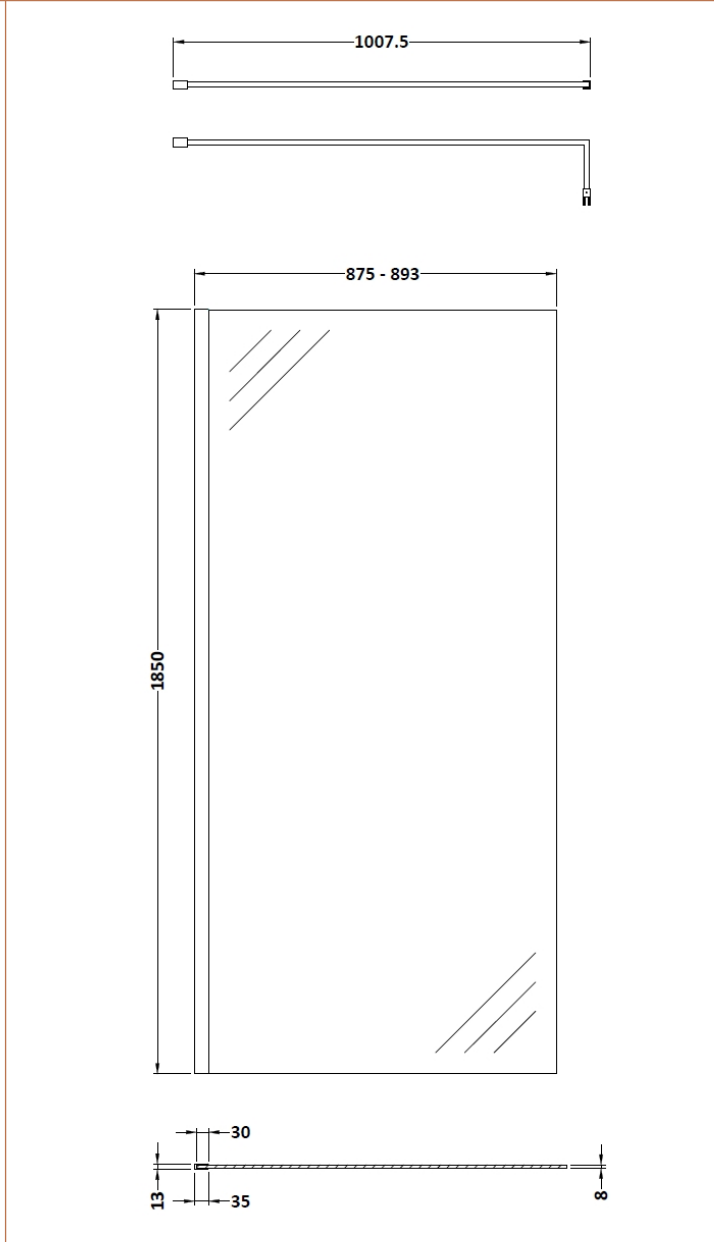

### Product Dimensions

Height (mm):	1850
Width (mm):	900
Depth (mm):	14
Nett Weight (kg):	37.5

### Packaging Dimensions

Height (mm):	60
Width (mm):	950
Length (mm):	1920
Gross Weight (kg):	38.2

### Outer Box Dimensions (If Applicable)

Height (mm):	
Width (mm):	
Depth (mm):	
Length (mm):	
Gross Weight (kg):	
Barcode:	5055275819036

### Product Dimensions

Height (mm):	15
Width (mm):	150
Depth (mm):	1000
Nett Weight (kg):	0.67