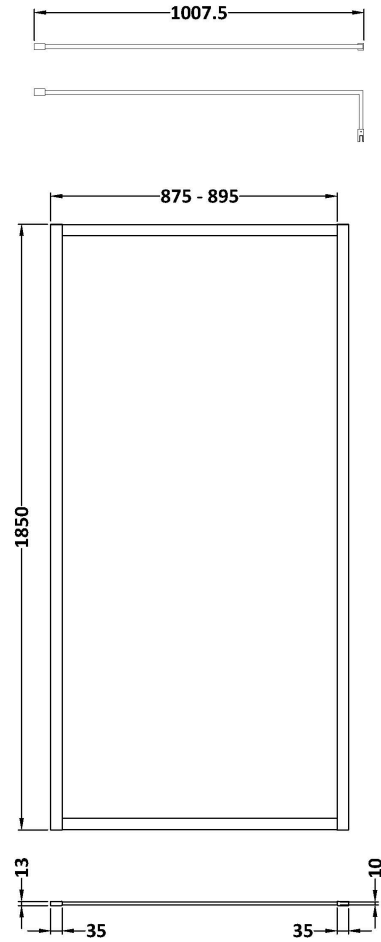

Sales Code: WRFBP1890

Description: Full Frame Wetroom Screen 1850X900x8mm

Packaging Details

Barcode: 5056462688480