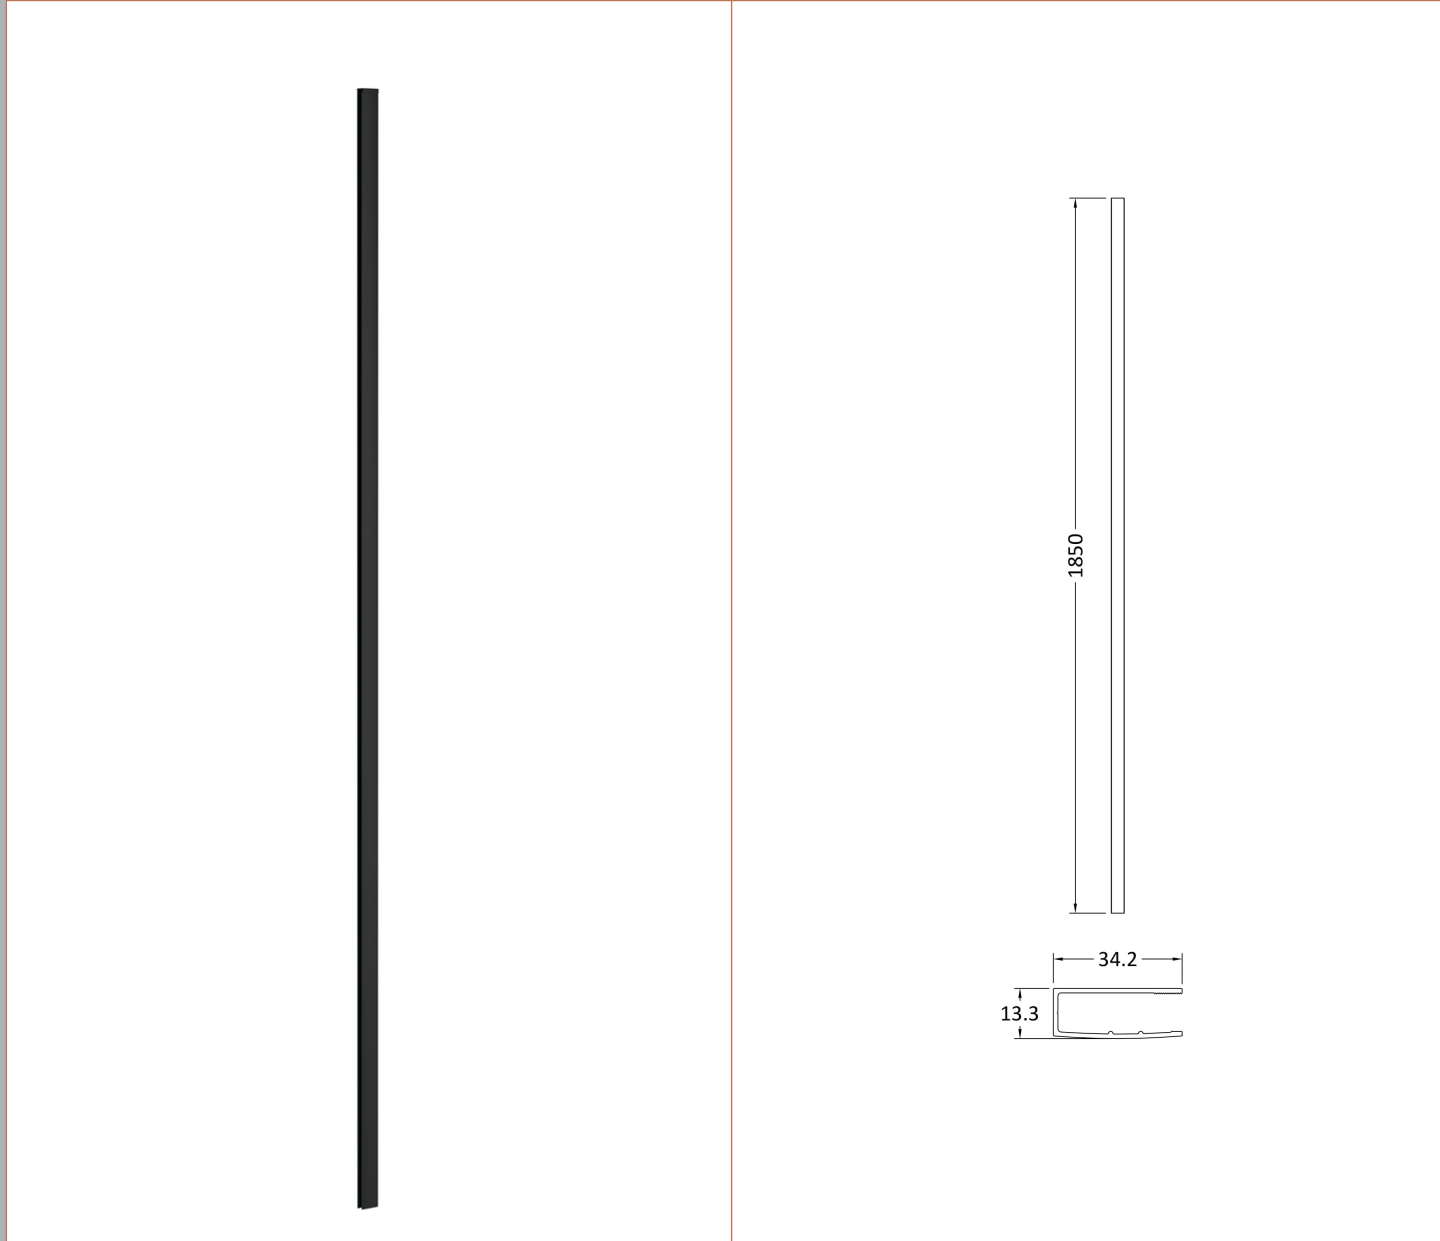

Sales Code: WRSF009

Description: Wetroom Wall Channel 1850mm Black

Product Dimensions

Height (mm):	1850
Width (mm):	
Depth (mm):	
Nett Weight (kg):	0.6

Packaging Dimensions

Height (mm):	60
Width (mm):	185
Length (mm):	1860
Gross Weight (kg):	0.6

Packaging Data

Box Colour:	Brown Cardboard Box - Printed
Box Qty:	1
Label Size:	100 x 50
Label Colour:	White Label
Label Qty:	1

Outer Box Dimensions (If Applicable)

Height (mm):	
Width (mm):	
Depth (mm):	
Length (mm):	
Gross Weight (kg):	
Barcode:	5056211897224

Product Details

Country of Origin:	China
Fitting Instruction:	No
CE Approval:	N/A
Profile Material:	Aluminium
Profile Finish:	Matt Black
Adjustments (mm):	18mm
Entry Width (mm):	N/A
Swing In Dim (mm):	N/A
Swing Out Dim (mm):	N/A
Radius (mm):	Not Applicable
Glass Thickness (mm):	
Easy Fit:	Not Applicable
Easy Clean:	Not Applicable
Handle Style:	Not Applicable
Handle Material:	Not Applicable
Enclosure Design:	Not Applicable
Wheel Type:	Not Applicable
Support Bar Included:	Support Bar Not Included
Extras:	None