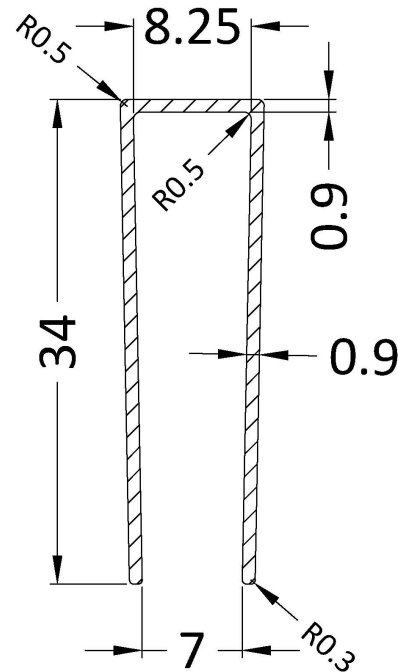

### Outer Box Dimensions (If Applicable)

Height (mm):	
Width (mm):	
Depth (mm):	
Length (mm):	
Gross Weight (kg):	
Barcode:	5056211847342

Sales Code: WRSF009

Description: Wetroom Wall Channel 1850mm Black

**Product Dimensions**

Height (mm):	1850
Width (mm):	
Depth (mm):	
Nett Weight (kg):	0.6

**Packaging Dimensions**

Height (mm):	60
Width (mm):	185
Length (mm):	1860
Gross Weight (kg):	0.6

**Packaging Data**

Box Colour:	Brown Cardboard Box - Printed
Box Qty:	1
Label Size:	100 x 50
Label Colour:	White Label
Label Qty:	1

**Outer Box Dimensions (If Applicable)**

Height (mm):	
Width (mm):	
Depth (mm):	
Length (mm):	
Gross Weight (kg):	
Barcode:	5056211897224

Sales Code: WRSF004UF

Description: 1950mm Undrilled Flat Profile

OVERALL LENGTH 1950mm

**Product Dimensions**

Height (mm):	1950
Width (mm):	34
Depth (mm):	13
Nett Weight (kg):	1.01

**Packaging Dimensions**