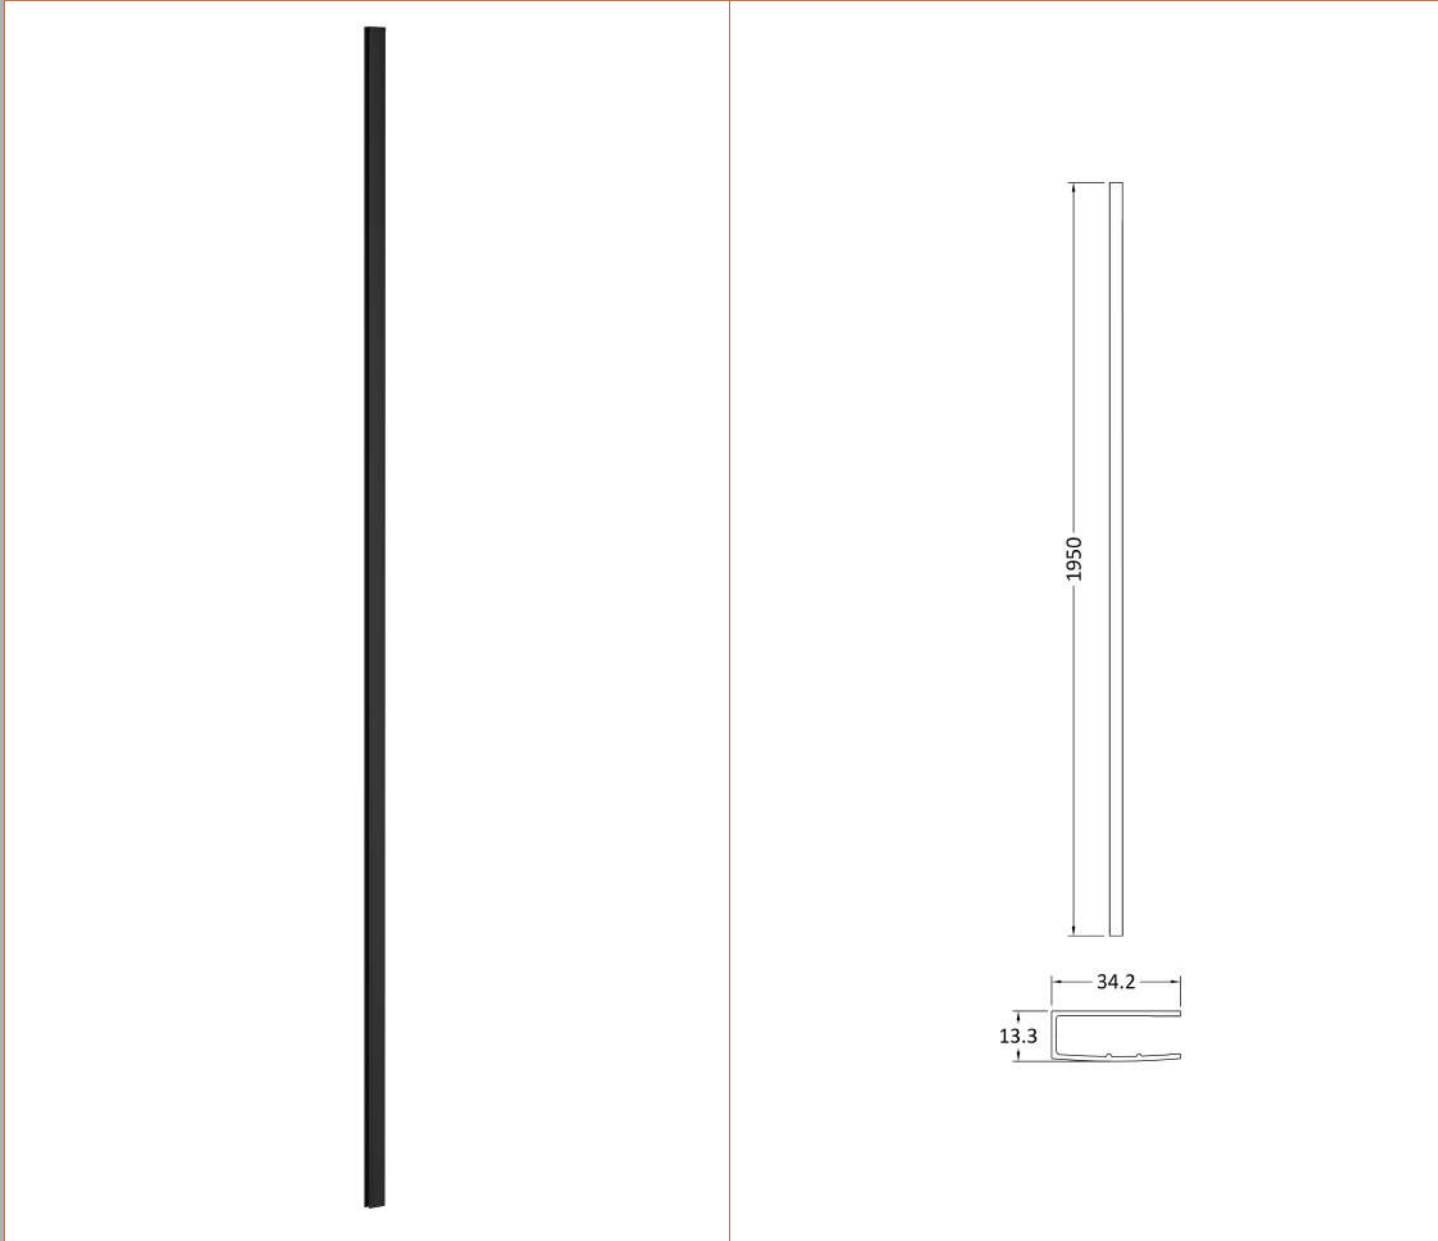

Outer Box Dimensions (If Applicable)

Height (mm):	
Width (mm):	
Depth (mm):	
Length (mm):	
Gross Weight (kg):	
Barcode:	5055369007462

Product Details

Country of Origin:	China
Fitting Instruction:	No
CE & UKCA:	Yes
Profile Material:	Aluminium
Profile Finish:	Polished Chrome
Adjustments (mm):	975mm-993mm
Entry Width (mm):	N/A
Swing In Dim (mm):	N/A
Swing Out Dim (mm):	N/A
Radius (mm):	Not Applicable
Glass Thickness (mm):	8
Easy Fit:	No
Easy Clean:	Yes
Handle Style:	Not Applicable
Handle Material:	Not Applicable
Enclosure Design:	Frameless
Wheel Type:	Not Applicable
Support Bar Included:	Support Bar Included
Extras:	None

Product Details

Country of Origin:	China
Fitting Instruction:	No
CE & UKCA:	N/A
Profile Material:	Stainless Steel
Profile Finish:	Matt Black
Adjustments (mm):	N/A
Entry Width (mm):	N/A
Swing In Dim (mm):	N/A
Swing Out Dim (mm):	N/A
Radius (mm):	Not Applicable
Glass Thickness (mm):	
Easy Fit:	Not Applicable
Easy Clean:	Not Applicable
Handle Style:	Not Applicable
Handle Material:	Not Applicable
Enclosure Design:	Not Applicable
Wheel Type:	Not Applicable
Support Bar Included:	
Extras:	None

Sales Code: WRSF004

Description: 1950 Wetroom Wall Channel Black

Product Dimensions

Height (mm):	1950
Width (mm):	34
Depth (mm):	13
Nett Weight (kg):	1.01

Packaging Dimensions

Height (mm):	45
Width (mm):	185
Length (mm):	1970
Gross Weight (kg):	1.42

Sales Code: WRSF004UF

Description: 1950mm Undrilled Flat Profile Black

OVERALL LENGTH 1950mm

Product Dimensions

Height (mm):	1950
Width (mm):	34
Depth (mm):	13
Nett Weight (kg):	1.01

Packaging Dimensions

Height (mm):	45
Width (mm):	185
Length (mm):	1970
Gross Weight (kg):	1.42