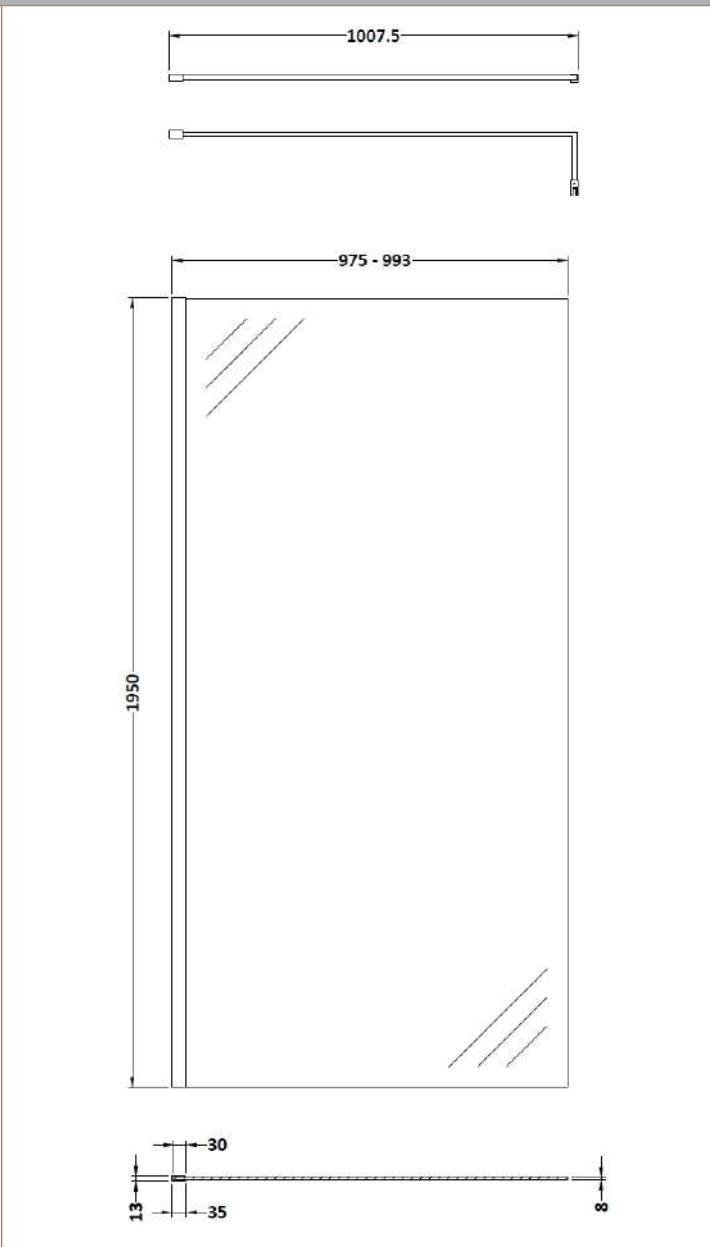

Sales Code: WRFBP1910

Description: Full Frame Wetroom Screen 1950X1000x8mm

Packaging Details

Barcode: 5056462688411

Sales Code: WRSB1000

Description: Wetroom Screen 1000 X1950mm

Product Dimensions

Height (mm):	1950
Width (mm):	1000
Depth (mm):	14
Nett Weight (kg):	42.4

Packaging Dimensions

Height (mm):	65
Width (mm):	1085
Length (mm):	2010
Gross Weight (kg):	42.4

Packaging Data

Box Colour:	Brown Cardboard Box - Printed
Box Qty:	1
Label Size:	100 x 50
Label Colour:	Not Applicable
Label Qty:	0

Outer Box Dimensions (If Applicable)

Height (mm):	
Width (mm):	
Depth (mm):	
Length (mm):	
Gross Weight (kg):	
Barcode:	5055369007462

Product Details

Country of Origin:	China
Fitting Instruction:	No
CE & UKCA:	Yes
Profile Material:	Aluminium
Profile Finish:	Polished Chrome
Adjustments (mm):	975mm-993mm
Entry Width (mm):	N/A
Swing In Dim (mm):	N/A
Swing Out Dim (mm):	N/A
Radius (mm):	Not Applicable
Glass Thickness (mm):	8
Easy Fit:	No
Easy Clean:	Yes
Handle Style:	Not Applicable
Handle Material:	Not Applicable
Enclosure Design:	Frameless
Wheel Type:	Not Applicable
Support Bar Included:	Support Bar Included
Extras:	None

Sales Code: WRSF004

Description: 1950 Wetroom Wall Channel Black

Product Dimensions

Height (mm):	1950
Width (mm):	34
Depth (mm):	13
Nett Weight (kg):	1.01

Packaging Dimensions

Height (mm):	45
Width (mm):	185
Length (mm):	1970
Gross Weight (kg):	1.42