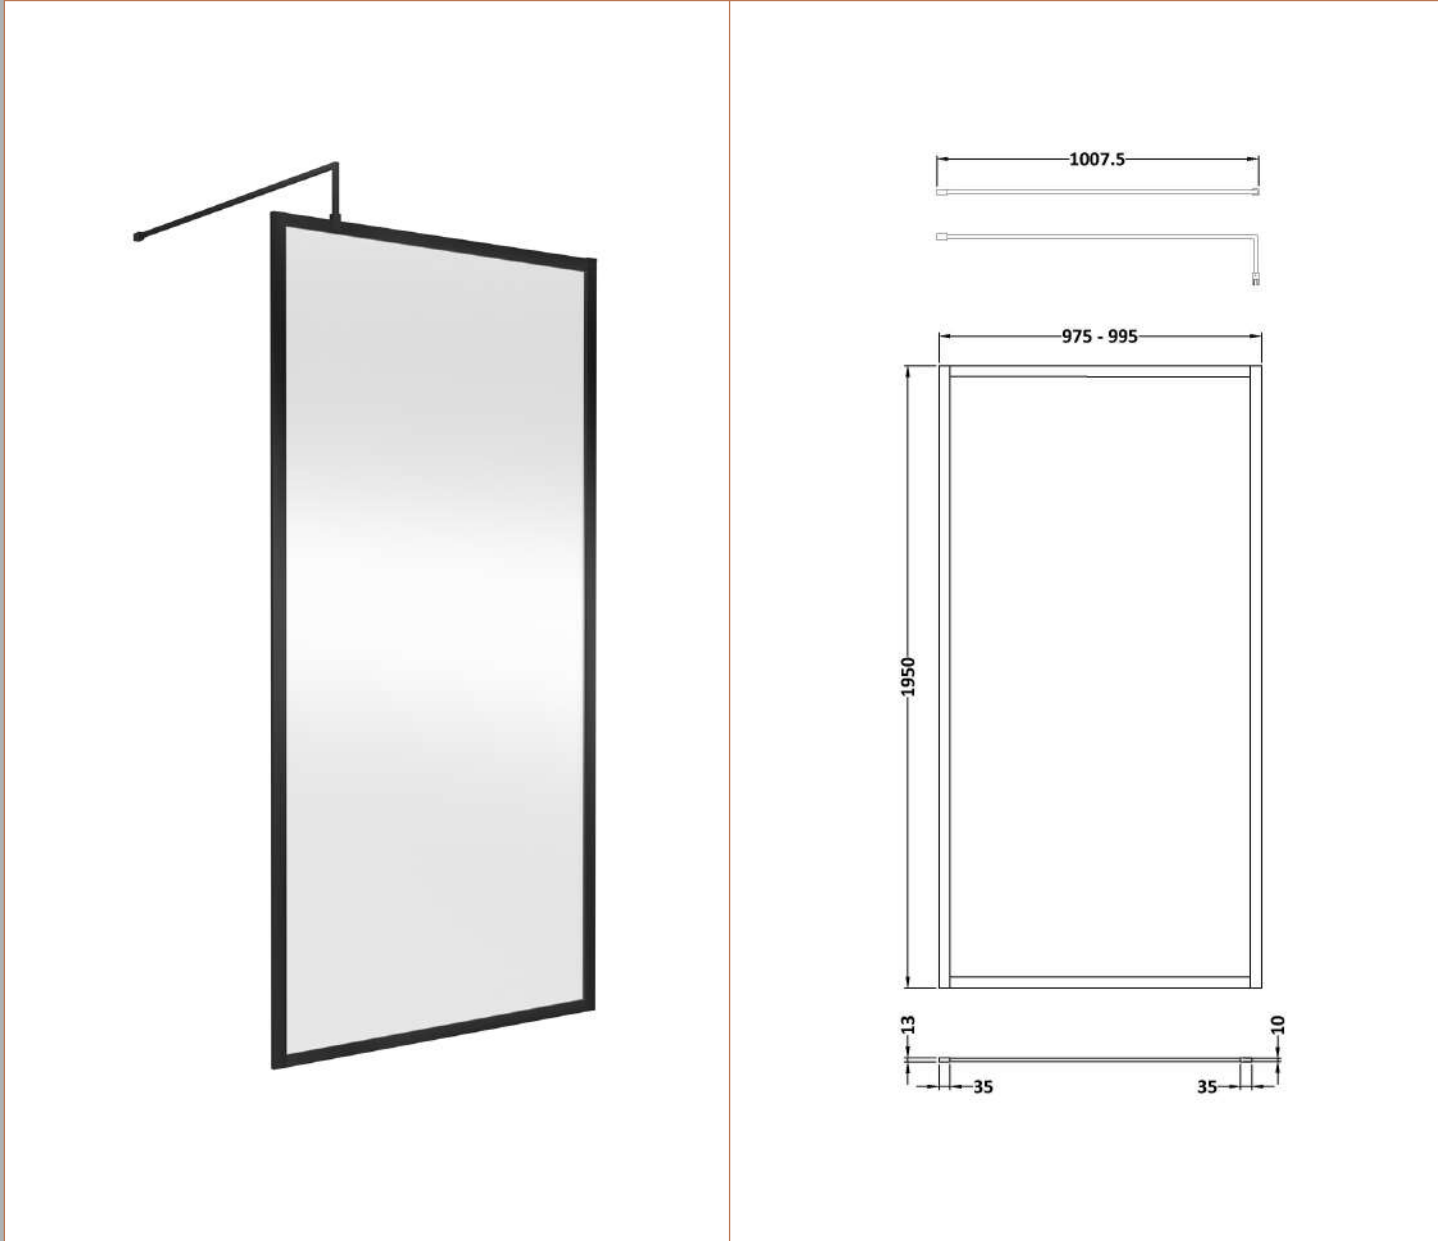

Sales Code: WRFBP1910

Description: Full Frame Wetroom Screen 1950X1000x8mm

Packaging Details

Barcode: 5056462688411

Sales Code: WRSB1000

Description: Wetroom Screen 1000 X1950mm

Product Dimensions

Height (mm):	1950
Width (mm):	1000
Depth (mm):	14
Nett Weight (kg):	42.4

Packaging Dimensions

Height (mm):	65
Width (mm):	1085
Length (mm):	2010
Gross Weight (kg):	42.4

Packaging Data

Box Colour:	Brown Cardboard Box - Printed
Box Qty:	1
Label Size:	100 x 50
Label Colour:	Not Applicable
Label Qty:	0

Outer Box Dimensions (If Applicable)

Height (mm):	
Width (mm):	
Depth (mm):	
Length (mm):	
Gross Weight (kg):	
Barcode:	5055369007462

Product Details

Country of Origin:	China
Fitting Instruction:	No
CE & UKCA:	Yes
Profile Material:	Aluminium
Profile Finish:	Polished Chrome
Adjustments (mm):	975mm-993mm
Entry Width (mm):	N/A
Swing In Dim (mm):	N/A
Swing Out Dim (mm):	N/A
Radius (mm):	Not Applicable
Glass Thickness (mm):	8
Easy Fit:	No
Easy Clean:	Yes
Handle Style:	Not Applicable
Handle Material:	Not Applicable
Enclosure Design:	Frameless
Wheel Type:	Not Applicable
Support Bar Included:	Support Bar Included
Extras:	None

Sales Code: FIX024

Description: Wetroom Screen Support Arm Black

Product Dimensions

Height (mm):	15
Width (mm):	150
Depth (mm):	1000
Nett Weight (kg):	0.67

Packaging Dimensions

Height (mm):	35
Width (mm):	160
Length (mm):	1020
Gross Weight (kg):	0.7