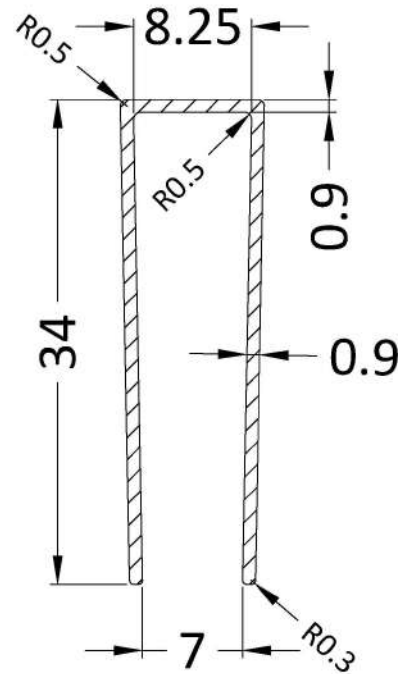

Outer Box Dimensions (If Applicable)

Height (mm):	
Width (mm):	
Depth (mm):	
Length (mm):	
Gross Weight (kg):	
Barcode:	5055369007462

Product Details

Country of Origin:	China
Fitting Instruction:	No
CE & UKCA:	Yes
Profile Material:	Aluminium
Profile Finish:	Polished Chrome
Adjustments (mm):	975mm-993mm
Entry Width (mm):	N/A
Swing In Dim (mm):	N/A
Swing Out Dim (mm):	N/A
Radius (mm):	Not Applicable
Glass Thickness (mm):	8
Easy Fit:	No
Easy Clean:	Yes
Handle Style:	Not Applicable
Handle Material:	Not Applicable
Enclosure Design:	Frameless
Wheel Type:	Not Applicable
Support Bar Included:	Support Bar Included
Extras:	None

Sales Code: WRSF004

Description: 1950 Wetroom Wall Channel Black

Product Dimensions

Height (mm):	1950
Width (mm):	34
Depth (mm):	13
Nett Weight (kg):	1.01

Packaging Dimensions

Height (mm):	45
Width (mm):	185
Length (mm):	1970
Gross Weight (kg):	1.42

Packaging Data

Box Colour:	Brown Cardboard Box - Printed
Box Qty:	1
Label Size:	100 x 50
Label Colour:	White Label
Label Qty:	1

Outer Box Dimensions (If Applicable)

Height (mm):	
Width (mm):	
Depth (mm):	
Length (mm):	
Gross Weight (kg):	
Barcode:	5056211807643

Sales Code: WRSF004UF

Description: 1950mm Undrilled Flat Profile Black

OVERALL LENGTH 1950mm

Product Dimensions

Height (mm):	1950
Width (mm):	34
Depth (mm):	13
Nett Weight (kg):	1.01

Packaging Dimensions

Height (mm):	45
Width (mm):	185
Length (mm):	1970
Gross Weight (kg):	1.42