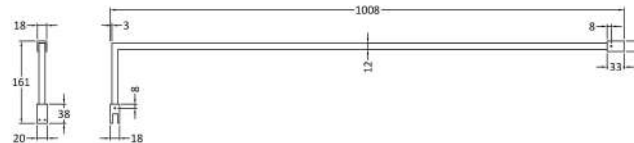

Outer Box Dimensions (If Applicable)

Height (mm):	
Width (mm):	
Depth (mm):	
Length (mm):	
Gross Weight (kg):	
Barcode:	5055369007462

Product Details

Country of Origin:	China
Fitting Instruction:	No
CE & UKCA:	Yes
Profile Material:	Aluminium
Profile Finish:	Polished Chrome
Adjustments (mm):	975mm-993mm
Entry Width (mm):	N/A
Swing In Dim (mm):	N/A
Swing Out Dim (mm):	N/A
Radius (mm):	Not Applicable
Glass Thickness (mm):	8
Easy Fit:	No
Easy Clean:	Yes
Handle Style:	Not Applicable
Handle Material:	Not Applicable
Enclosure Design:	Frameless
Wheel Type:	Not Applicable
Support Bar Included:	Support Bar Included
Extras:	None

Sales Code: FIX024

Description: Wetroom Screen Support Arm Black

Product Dimensions

Height (mm):	15
Width (mm):	150
Depth (mm):	1000
Nett Weight (kg):	0.67

Packaging Dimensions

Height (mm):	35
Width (mm):	160
Length (mm):	1020
Gross Weight (kg):	0.7

Packaging Data

Box Colour:	Brown Cardboard Box
Box Qty:	1
Label Size:	100 x 50
Label Colour:	White Label
Label Qty:	1

Outer Box Dimensions (If Applicable)

Height (mm):	
Width (mm):	
Depth (mm):	
Length (mm):	
Gross Weight (kg):	
Barcode:	5056211847342

Sales Code: WRSF004UF

Description: 1950mm Undrilled Flat Profile Black

OVERALL LENGTH 1950mm

Product Dimensions

Height (mm):	1950
Width (mm):	34
Depth (mm):	13
Nett Weight (kg):	1.01

Packaging Dimensions

Height (mm):	45
Width (mm):	185
Length (mm):	1970
Gross Weight (kg):	1.42