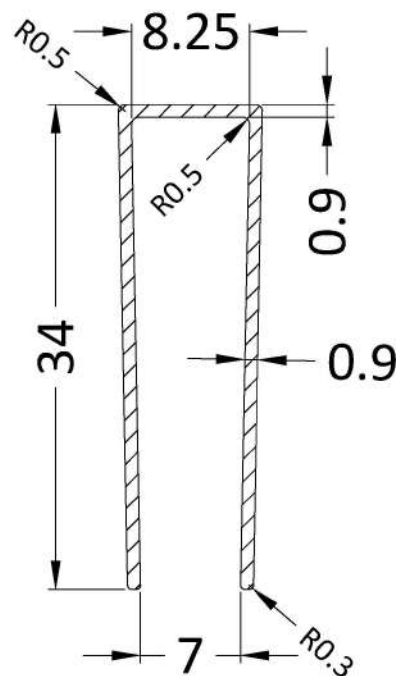

Outer Box Dimensions (If Applicable)

Height (mm):	
Width (mm):	
Depth (mm):	
Length (mm):	
Gross Weight (kg):	
Barcode:	5055275871157

Product Details

Country of Origin:	China
Fitting Instruction:	No
CE & UKCA:	Yes
Profile Material:	Aluminium
Profile Finish:	Polished Chrome
Adjustments (mm):	1075mm-1093mm
Entry Width (mm):	N/A
Swing In Dim (mm):	N/A
Swing Out Dim (mm):	N/A
Radius (mm):	Not Applicable
Glass Thickness (mm):	8
Easy Fit:	No
Easy Clean:	Yes
Handle Style:	Not Applicable
Handle Material:	Not Applicable
Enclosure Design:	Frameless
Wheel Type:	Not Applicable
Support Bar Included:	Support Bar Included
Extras:	None

Sales Code: WRSF004

Description: 1950 Wetroom Wall Channel Black

Product Dimensions

Height (mm):	1950
Width (mm):	34
Depth (mm):	13
Nett Weight (kg):	1.01

Packaging Dimensions

Height (mm):	45
Width (mm):	185
Length (mm):	1970
Gross Weight (kg):	1.42

Packaging Data

Box Colour:	Brown Cardboard Box - Printed
Box Qty:	1
Label Size:	100 x 50
Label Colour:	White Label
Label Qty:	1

Outer Box Dimensions (If Applicable)

Height (mm):	
Width (mm):	
Depth (mm):	
Length (mm):	
Gross Weight (kg):	
Barcode:	5056211807643

Sales Code: WRSF004UF

Description: 1950mm Undrilled Flat Profile Black

OVERALL LENGTH 1950mm

Product Dimensions

Height (mm):	1950
Width (mm):	34
Depth (mm):	13
Nett Weight (kg):	1.01

Packaging Dimensions

Height (mm):	45
Width (mm):	185
Length (mm):	1970
Gross Weight (kg):	1.42