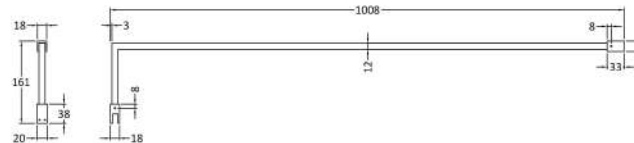

Height (mm):	1950
Width (mm):	1100
Depth (mm):	14
Nett Weight (kg):	48.8

Packaging Dimensions

Height (mm):	65
Width (mm):	1150
Length (mm):	2010
Gross Weight (kg):	48.8

Packaging Data

Box Colour:	Brown Cardboard Box - Printed
Box Qty:	1
Label Size:	100 x 50
Label Colour:	Not Applicable
Label Qty:	0

Outer Box Dimensions (If Applicable)

Height (mm):	
Width (mm):	
Depth (mm):	
Length (mm):	
Gross Weight (kg):	
Barcode:	5055275871157

Product Details

Country of Origin:	China
Fitting Instruction:	No
CE & UKCA:	Yes
Profile Material:	Aluminium
Profile Finish:	Polished Chrome
Adjustments (mm):	1075mm-1093mm
Entry Width (mm):	N/A
Swing In Dim (mm):	N/A
Swing Out Dim (mm):	N/A
Radius (mm):	Not Applicable
Glass Thickness (mm):	8
Easy Fit:	No
Easy Clean:	Yes
Handle Style:	Not Applicable
Handle Material:	Not Applicable
Enclosure Design:	Frameless
Wheel Type:	Not Applicable
Support Bar Included:	Support Bar Included
Extras:	None

Sales Code: FIX024

Description: Wetroom Screen Support Arm Black

Product Dimensions

Height (mm):	15
Width (mm):	150
Depth (mm):	1000
Nett Weight (kg):	0.67

Packaging Dimensions

Height (mm):	35
Width (mm):	160
Length (mm):	1020
Gross Weight (kg):	0.7

Sales Code: WRSF004UF

Description: 1950mm Undrilled Flat Profile Black

OVERALL LENGTH 1950mm

Product Dimensions

Height (mm):	1950
Width (mm):	34
Depth (mm):	13
Nett Weight (kg):	1.01

Packaging Dimensions

Height (mm):	45
Width (mm):	185
Length (mm):	1970
Gross Weight (kg):	1.42