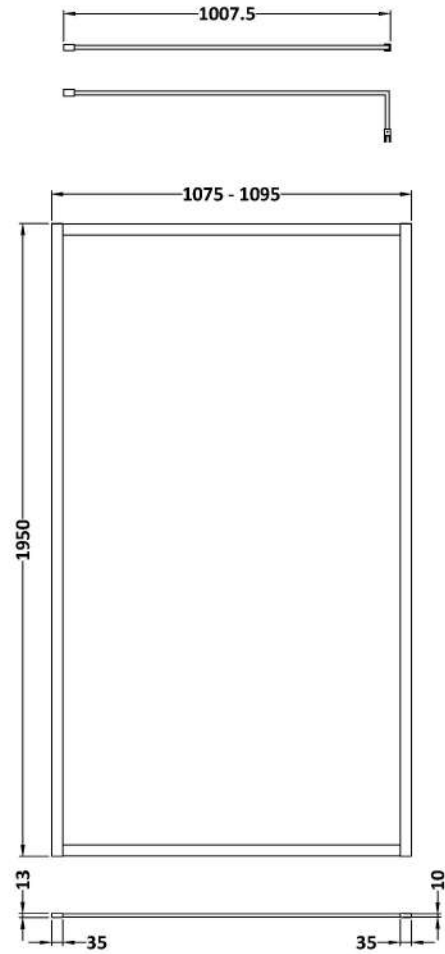

Sales Code: WRFBP1911

Description: Full Frame Wetroom Screen 1950X1100x8mm

Packaging Details

Barcode: 5056462688428

Sales Code: WRSB1100

Description: 1100X1950 Wetroom Screen Inc Support Bar

Product Dimensions

Height (mm):	1950
Width (mm):	1100
Depth (mm):	14
Nett Weight (kg):	48.8

Packaging Dimensions

Height (mm):	65
Width (mm):	1150
Length (mm):	2010
Gross Weight (kg):	48.8

Packaging Data

Box Colour:	Brown Cardboard Box - Printed
Box Qty:	1
Label Size:	100 x 50
Label Colour:	Not Applicable
Label Qty:	0

Outer Box Dimensions (If Applicable)

Height (mm):	
Width (mm):	
Depth (mm):	
Length (mm):	
Gross Weight (kg):	
Barcode:	5055275871157

Product Details

Country of Origin:	China
Fitting Instruction:	No
CE & UKCA:	Yes
Profile Material:	Aluminium
Profile Finish:	Polished Chrome
Adjustments (mm):	1075mm-1093mm
Entry Width (mm):	N/A
Swing In Dim (mm):	N/A
Swing Out Dim (mm):	N/A
Radius (mm):	Not Applicable
Glass Thickness (mm):	8
Easy Fit:	No
Easy Clean:	Yes
Handle Style:	Not Applicable
Handle Material:	Not Applicable
Enclosure Design:	Frameless
Wheel Type:	Not Applicable
Support Bar Included:	Support Bar Included
Extras:	None

Sales Code: FIX024

Description: Wetroom Screen Support Arm Black

Product Dimensions

Height (mm):	15
Width (mm):	150
Depth (mm):	1000
Nett Weight (kg):	0.67

Packaging Dimensions

Height (mm):	35
Width (mm):	160
Length (mm):	1020
Gross Weight (kg):	0.7