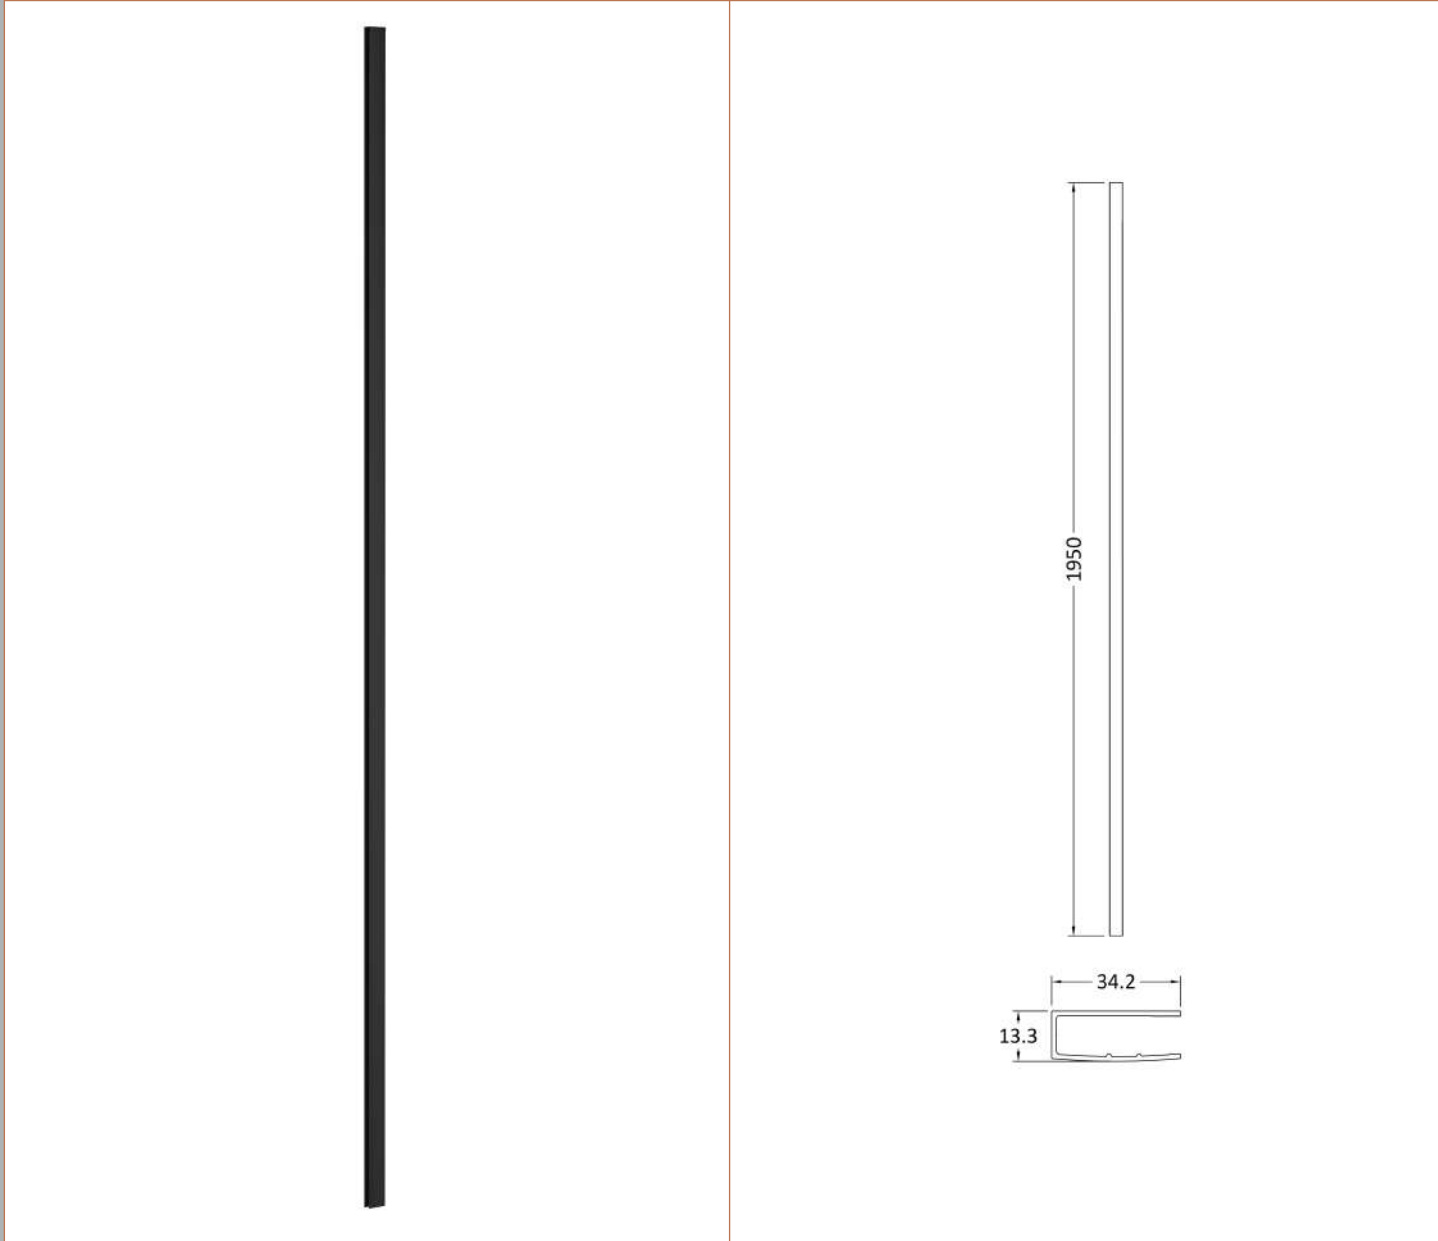

Outer Box Dimensions (If Applicable)

Height (mm):	
Width (mm):	
Depth (mm):	
Length (mm):	
Gross Weight (kg):	
Barcode:	5055275871157

Product Details

Country of Origin:	China
Fitting Instruction:	No
CE & UKCA:	Yes
Profile Material:	Aluminium
Profile Finish:	Polished Chrome
Adjustments (mm):	1075mm-1093mm
Entry Width (mm):	N/A
Swing In Dim (mm):	N/A
Swing Out Dim (mm):	N/A
Radius (mm):	Not Applicable
Glass Thickness (mm):	8
Easy Fit:	No
Easy Clean:	Yes
Handle Style:	Not Applicable
Handle Material:	Not Applicable
Enclosure Design:	Frameless
Wheel Type:	Not Applicable
Support Bar Included:	Support Bar Included
Extras:	None

Product Details

Country of Origin:	China
Fitting Instruction:	No
CE & UKCA:	N/A
Profile Material:	Stainless Steel
Profile Finish:	Matt Black
Adjustments (mm):	N/A
Entry Width (mm):	N/A
Swing In Dim (mm):	N/A
Swing Out Dim (mm):	N/A
Radius (mm):	Not Applicable
Glass Thickness (mm):	
Easy Fit:	Not Applicable
Easy Clean:	Not Applicable
Handle Style:	Not Applicable
Handle Material:	Not Applicable
Enclosure Design:	Not Applicable
Wheel Type:	Not Applicable
Support Bar Included:	
Extras:	None

Sales Code: WRSF004

Description: 1950 Wetroom Wall Channel Black

Product Dimensions

Height (mm):	1950
Width (mm):	34
Depth (mm):	13
Nett Weight (kg):	1.01

Packaging Dimensions

Height (mm):	45
Width (mm):	185
Length (mm):	1970
Gross Weight (kg):	1.42

Sales Code: WRSF004UF

Description: 1950mm Undrilled Flat Profile Black

OVERALL LENGTH 1950mm

Product Dimensions

Height (mm):	1950
Width (mm):	34
Depth (mm):	13
Nett Weight (kg):	1.01

Packaging Dimensions

Height (mm):	45
Width (mm):	185
Length (mm):	1970
Gross Weight (kg):	1.42