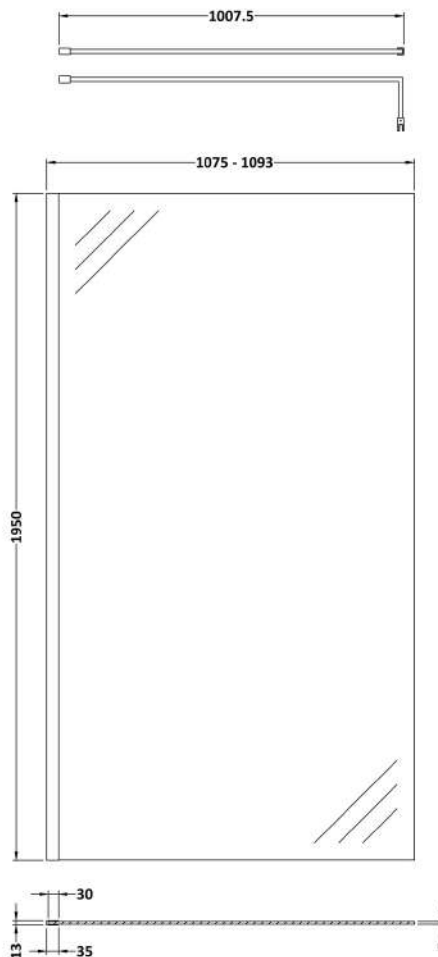

Sales Code: WRFBP1911

Description: Full Frame Wetroom Screen 1950X1100x8mm

Packaging Details

Barcode: 5056462688428

Sales Code: WRSB1100

Description: 1100X1950 Wetroom Screen Inc Support Bar

Product Dimensions

Height (mm):	1950
Width (mm):	1100
Depth (mm):	14
Nett Weight (kg):	48.8

Packaging Dimensions

Height (mm):	65
Width (mm):	1150
Length (mm):	2010
Gross Weight (kg):	48.8

Packaging Data

Box Colour:	Brown Cardboard Box - Printed
Box Qty:	1
Label Size:	100 x 50
Label Colour:	Not Applicable
Label Qty:	0

Outer Box Dimensions (If Applicable)

Height (mm):	
Width (mm):	
Depth (mm):	
Length (mm):	
Gross Weight (kg):	
Barcode:	5055275871157

Product Details

Country of Origin:	China
Fitting Instruction:	No
CE & UKCA:	Yes
Profile Material:	Aluminium
Profile Finish:	Polished Chrome
Adjustments (mm):	1075mm-1093mm
Entry Width (mm):	N/A
Swing In Dim (mm):	N/A
Swing Out Dim (mm):	N/A
Radius (mm):	Not Applicable
Glass Thickness (mm):	8
Easy Fit:	No
Easy Clean:	Yes
Handle Style:	Not Applicable
Handle Material:	Not Applicable
Enclosure Design:	Frameless
Wheel Type:	Not Applicable
Support Bar Included:	Support Bar Included
Extras:	None

Sales Code: FIX024

Description: Wetroom Screen Support Arm Black

Product Dimensions

Height (mm):	15
Width (mm):	150
Depth (mm):	1000
Nett Weight (kg):	0.67

Packaging Dimensions

Height (mm):	35
Width (mm):	160
Length (mm):	1020
Gross Weight (kg):	0.7