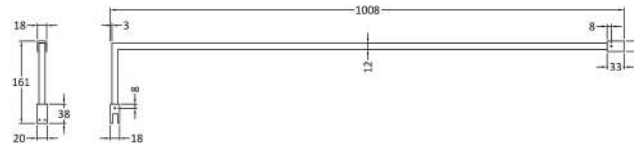

Outer Box Dimensions (If Applicable)

Height (mm):	
Width (mm):	
Depth (mm):	
Length (mm):	
Gross Weight (kg):	
Barcode:	5055369007479

Product Details

Country of Origin:	China
Fitting Instruction:	No
CE & UKCA:	Yes
Profile Material:	Aluminium
Profile Finish:	Polished Chrome
Adjustments (mm):	1175mm-1193mm
Entry Width (mm):	N/A
Swing In Dim (mm):	N/A
Swing Out Dim (mm):	N/A
Radius (mm):	Not Applicable
Glass Thickness (mm):	8
Easy Fit:	No
Easy Clean:	Yes
Handle Style:	Not Applicable
Handle Material:	Not Applicable
Enclosure Design:	Frameless
Wheel Type:	Not Applicable
Support Bar Included:	Support Bar Included
Extras:	None

Sales Code: FIX024

Description: Wetroom Screen Support Arm Black

Product Dimensions

Height (mm):	15
Width (mm):	150
Depth (mm):	1000
Nett Weight (kg):	0.67

Packaging Dimensions

Height (mm):	35
Width (mm):	160
Length (mm):	1020
Gross Weight (kg):	0.7

Packaging Data

Box Colour:	Brown Cardboard Box
Box Qty:	1
Label Size:	100 x 50
Label Colour:	White Label
Label Qty:	1

Outer Box Dimensions (If Applicable)

Height (mm):	
Width (mm):	
Depth (mm):	
Length (mm):	
Gross Weight (kg):	
Barcode:	5056211847342

Sales Code: WRSF004UF

Description: 1950mm Undrilled Flat Profile Black

OVERALL LENGTH 1950mm

Product Dimensions

Height (mm):	1950
Width (mm):	34
Depth (mm):	13
Nett Weight (kg):	1.01

Packaging Dimensions

Height (mm):	45
Width (mm):	185
Length (mm):	1970
Gross Weight (kg):	1.42