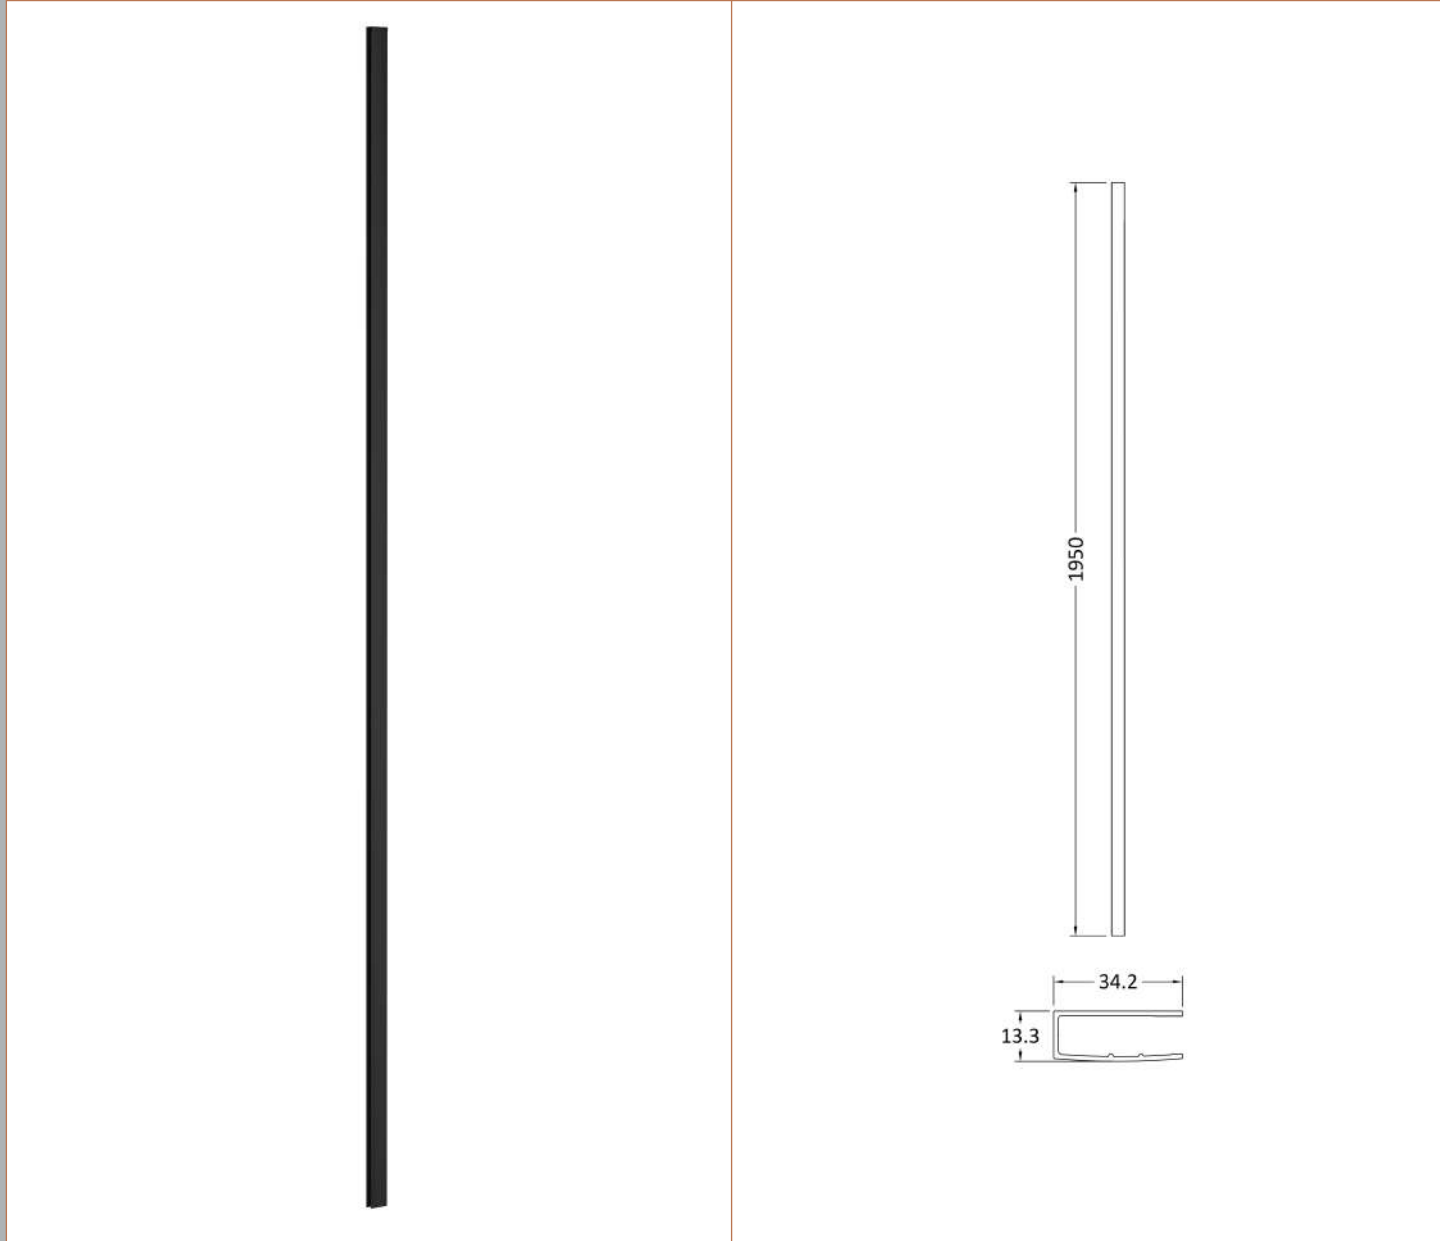

Outer Box Dimensions (If Applicable)

Height (mm):	
Width (mm):	
Depth (mm):	
Length (mm):	
Gross Weight (kg):	
Barcode:	5055369007479

Product Details

Country of Origin:	China
Fitting Instruction:	No
CE & UKCA:	Yes
Profile Material:	Aluminium
Profile Finish:	Polished Chrome
Adjustments (mm):	1175mm-1193mm
Entry Width (mm):	N/A
Swing In Dim (mm):	N/A
Swing Out Dim (mm):	N/A
Radius (mm):	Not Applicable
Glass Thickness (mm):	8
Easy Fit:	No
Easy Clean:	Yes
Handle Style:	Not Applicable
Handle Material:	Not Applicable
Enclosure Design:	Frameless
Wheel Type:	Not Applicable
Support Bar Included:	Support Bar Included
Extras:	None

Product Details

Country of Origin:	China
Fitting Instruction:	No
CE & UKCA:	N/A
Profile Material:	Stainless Steel
Profile Finish:	Matt Black
Adjustments (mm):	N/A
Entry Width (mm):	N/A
Swing In Dim (mm):	N/A
Swing Out Dim (mm):	N/A
Radius (mm):	Not Applicable
Glass Thickness (mm):	
Easy Fit:	Not Applicable
Easy Clean:	Not Applicable
Handle Style:	Not Applicable
Handle Material:	Not Applicable
Enclosure Design:	Not Applicable
Wheel Type:	Not Applicable
Support Bar Included:	
Extras:	None

Sales Code: WRSF004

Description: 1950 Wetroom Wall Channel Black

Product Dimensions

Height (mm):	1950
Width (mm):	34
Depth (mm):	13
Nett Weight (kg):	1.01

Packaging Dimensions

Height (mm):	45
Width (mm):	185
Length (mm):	1970
Gross Weight (kg):	1.42

Sales Code: WRSF004UF

Description: 1950mm Undrilled Flat Profile Black

OVERALL LENGTH 1950mm

Product Dimensions

Height (mm):	1950
Width (mm):	34
Depth (mm):	13
Nett Weight (kg):	1.01

Packaging Dimensions

Height (mm):	45
Width (mm):	185
Length (mm):	1970
Gross Weight (kg):	1.42