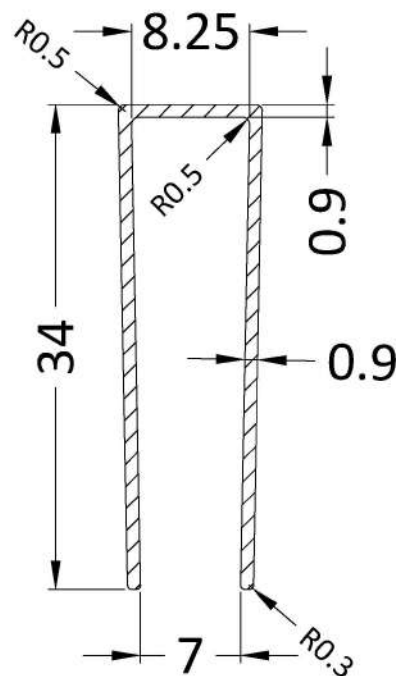

Outer Box Dimensions (If Applicable)

Height (mm):	
Width (mm):	
Depth (mm):	
Length (mm):	
Gross Weight (kg):	
Barcode:	5055369007479

Product Details

Country of Origin:	China
Fitting Instruction:	No
CE & UKCA:	Yes
Profile Material:	Aluminium
Profile Finish:	Polished Chrome
Adjustments (mm):	1175mm-1193mm
Entry Width (mm):	N/A
Swing In Dim (mm):	N/A
Swing Out Dim (mm):	N/A
Radius (mm):	Not Applicable
Glass Thickness (mm):	8
Easy Fit:	No
Easy Clean:	Yes
Handle Style:	Not Applicable
Handle Material:	Not Applicable
Enclosure Design:	Frameless
Wheel Type:	Not Applicable
Support Bar Included:	Support Bar Included
Extras:	None

Sales Code: WRSF004

Description: 1950 Wetroom Wall Channel Black

Product Dimensions

Height (mm):	1950
Width (mm):	34
Depth (mm):	13
Nett Weight (kg):	1.01

Packaging Dimensions

Height (mm):	45
Width (mm):	185
Length (mm):	1970
Gross Weight (kg):	1.42

Packaging Data

Box Colour:	Brown Cardboard Box - Printed
Box Qty:	1
Label Size:	100 x 50
Label Colour:	White Label
Label Qty:	1

Outer Box Dimensions (If Applicable)

Height (mm):	
Width (mm):	
Depth (mm):	
Length (mm):	
Gross Weight (kg):	
Barcode:	5056211807643

Sales Code: WRSF004UF

Description: 1950mm Undrilled Flat Profile Black

OVERALL LENGTH 1950mm

Product Dimensions

Height (mm):	1950
Width (mm):	34
Depth (mm):	13
Nett Weight (kg):	1.01

Packaging Dimensions

Height (mm):	45
Width (mm):	185
Length (mm):	1970
Gross Weight (kg):	1.42