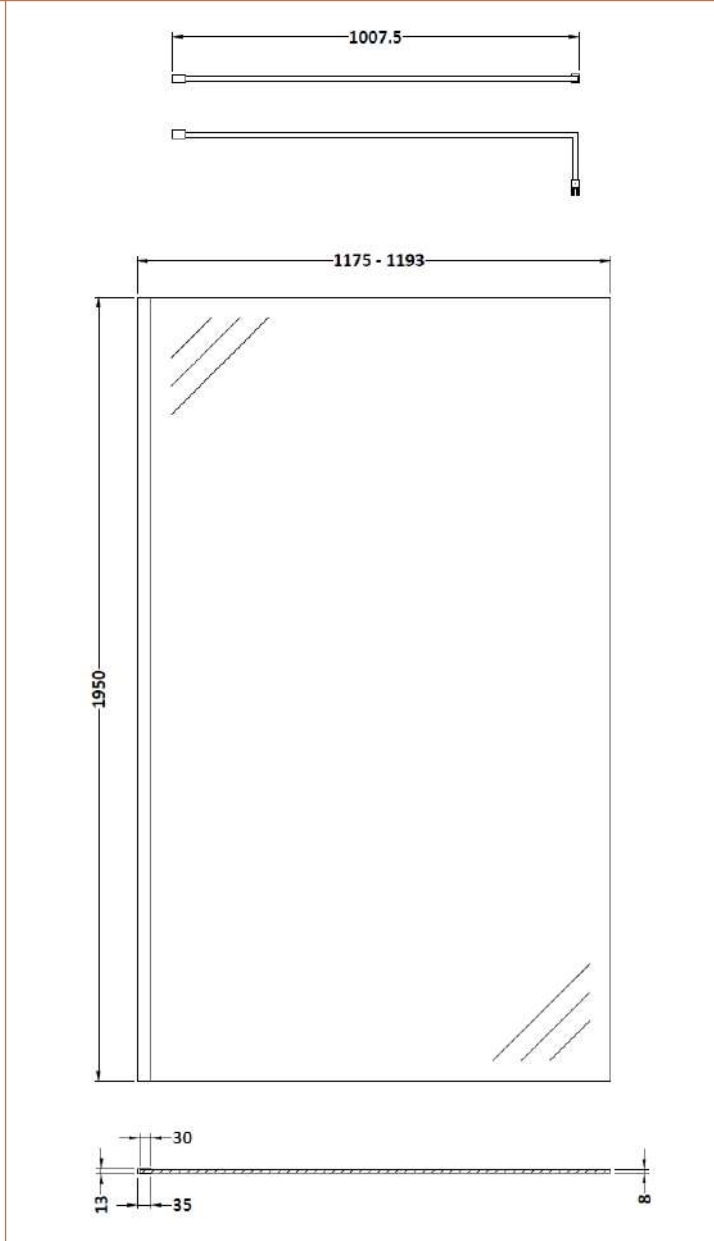

Sales Code: WRFBP1912

Description: Full Frame Wetroom Screen 1950X1200x8mm

Packaging Details

Barcode: 5056462688435

Sales Code: WRSB1200

Description: Wetroom Screen 1200 X1950mm

Product Dimensions

Height (mm):	1950
Width (mm):	1200
Depth (mm):	14
Nett Weight (kg):	50.4

Packaging Dimensions

Height (mm):	65
Width (mm):	1250
Length (mm):	2010
Gross Weight (kg):	50.4

Packaging Data

Box Colour:	Brown Cardboard Box - Printed
Box Qty:	1
Label Size:	100 x 50
Label Colour:	Not Applicable
Label Qty:	0

Outer Box Dimensions (If Applicable)

Height (mm):	
Width (mm):	
Depth (mm):	
Length (mm):	
Gross Weight (kg):	
Barcode:	5055369007479

Product Details

Country of Origin:	China
Fitting Instruction:	No
CE & UKCA:	Yes
Profile Material:	Aluminium
Profile Finish:	Polished Chrome
Adjustments (mm):	1175mm-1193mm
Entry Width (mm):	N/A
Swing In Dim (mm):	N/A
Swing Out Dim (mm):	N/A
Radius (mm):	Not Applicable
Glass Thickness (mm):	8
Easy Fit:	No
Easy Clean:	Yes
Handle Style:	Not Applicable
Handle Material:	Not Applicable
Enclosure Design:	Frameless
Wheel Type:	Not Applicable
Support Bar Included:	Support Bar Included
Extras:	None

Sales Code: WRSF004

Description: 1950 Wetroom Wall Channel Black

Product Dimensions

Height (mm):	1950
Width (mm):	34
Depth (mm):	13
Nett Weight (kg):	1.01

Packaging Dimensions

Height (mm):	45
Width (mm):	185
Length (mm):	1970
Gross Weight (kg):	1.42