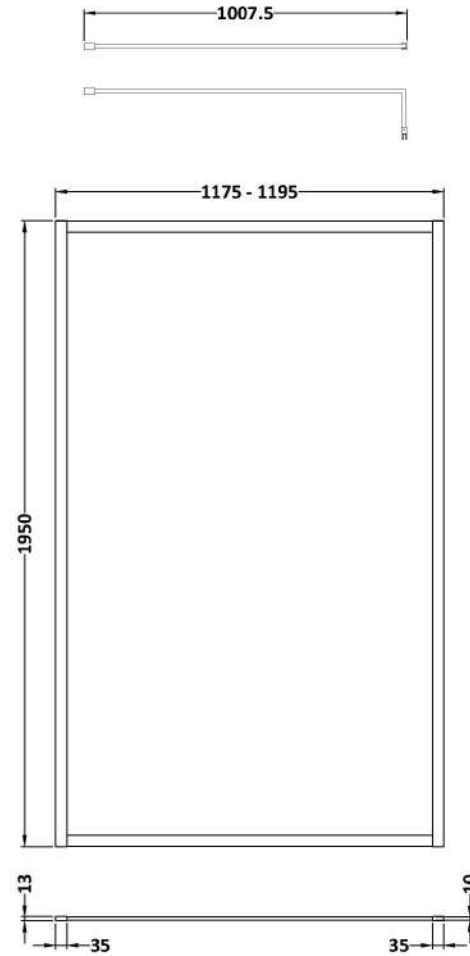

Sales Code: WRFBP1912

Description: Full Frame Wetroom Screen 1950X1200x8mm

Packaging Details

Barcode: 5056462688435

Sales Code: WRSB1200

Description: Wetroom Screen 1200 X1950mm

Product Dimensions

Height (mm):	1950
Width (mm):	1200
Depth (mm):	14
Nett Weight (kg):	50.4

Packaging Dimensions

Height (mm):	65
Width (mm):	1250
Length (mm):	2010
Gross Weight (kg):	50.4

Packaging Data

Box Colour:	Brown Cardboard Box - Printed
Box Qty:	1
Label Size:	100 x 50
Label Colour:	Not Applicable
Label Qty:	0

Outer Box Dimensions (If Applicable)

Height (mm):	
Width (mm):	
Depth (mm):	
Length (mm):	
Gross Weight (kg):	
Barcode:	5055369007479

Product Details

Country of Origin:	China
Fitting Instruction:	No
CE & UKCA:	Yes
Profile Material:	Aluminium
Profile Finish:	Polished Chrome
Adjustments (mm):	1175mm-1193mm
Entry Width (mm):	N/A
Swing In Dim (mm):	N/A
Swing Out Dim (mm):	N/A
Radius (mm):	Not Applicable
Glass Thickness (mm):	8
Easy Fit:	No
Easy Clean:	Yes
Handle Style:	Not Applicable
Handle Material:	Not Applicable
Enclosure Design:	Frameless
Wheel Type:	Not Applicable
Support Bar Included:	Support Bar Included
Extras:	None

Sales Code: FIX024

Description: Wetroom Screen Support Arm Black

Product Dimensions

Height (mm):	15
Width (mm):	150
Depth (mm):	1000
Nett Weight (kg):	0.67

Packaging Dimensions

Height (mm):	35
Width (mm):	160
Length (mm):	1020
Gross Weight (kg):	0.7