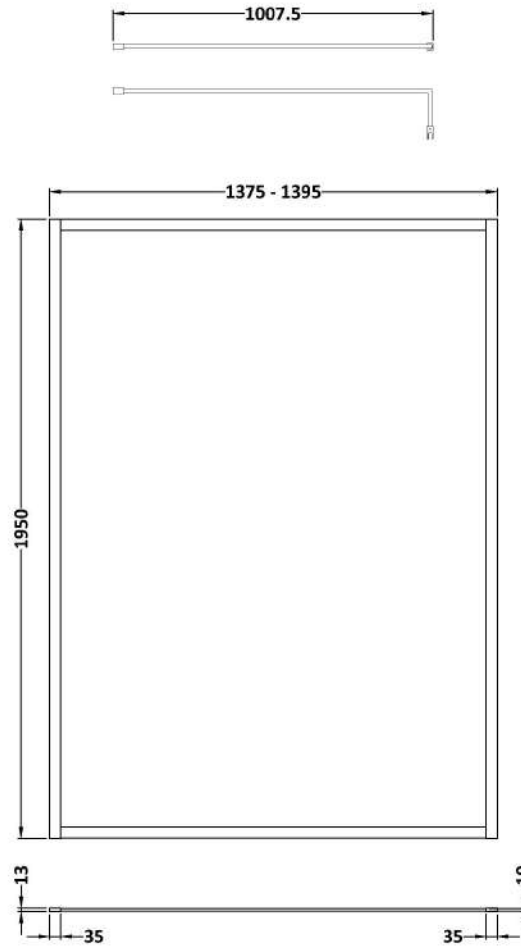

Sales Code: WRFBP1914

Description: Full Frame Wetroom Screen 1950X1400x8mm

Packaging Details

Barcode: 5056462688442

Sales Code: WRSB1400

Description: Wetroom Screen 1400 X1950mm

Product Dimensions

Height (mm):	1950
Width (mm):	1400
Depth (mm):	14
Nett Weight (kg):	58.3

Packaging Dimensions

Height (mm):	65
Width (mm):	1485
Length (mm):	2010
Gross Weight (kg):	58.3

Packaging Data

Box Colour:	Brown Cardboard Box - Printed
Box Qty:	1
Label Size:	100 x 50
Label Colour:	Not Applicable
Label Qty:	0

Outer Box Dimensions (If Applicable)

Height (mm):	
Width (mm):	
Depth (mm):	
Length (mm):	
Gross Weight (kg):	
Barcode:	5055369007486

Product Details

Country of Origin:	China
Fitting Instruction:	No
CE & UKCA:	Yes
Profile Material:	Aluminium
Profile Finish:	Polished Chrome
Adjustments (mm):	1375mm-1393mm
Entry Width (mm):	N/A
Swing In Dim (mm):	N/A
Swing Out Dim (mm):	N/A
Radius (mm):	Not Applicable
Glass Thickness (mm):	8
Easy Fit:	No
Easy Clean:	Yes
Handle Style:	Not Applicable
Handle Material:	Not Applicable
Enclosure Design:	Frameless
Wheel Type:	Not Applicable
Support Bar Included:	Support Bar Included
Extras:	None

Sales Code: FIX024

Description: Wetroom Screen Support Arm Black

Product Dimensions

Height (mm):	15
Width (mm):	150
Depth (mm):	1000
Nett Weight (kg):	0.67

Packaging Dimensions

Height (mm):	35
Width (mm):	160
Length (mm):	1020
Gross Weight (kg):	0.7