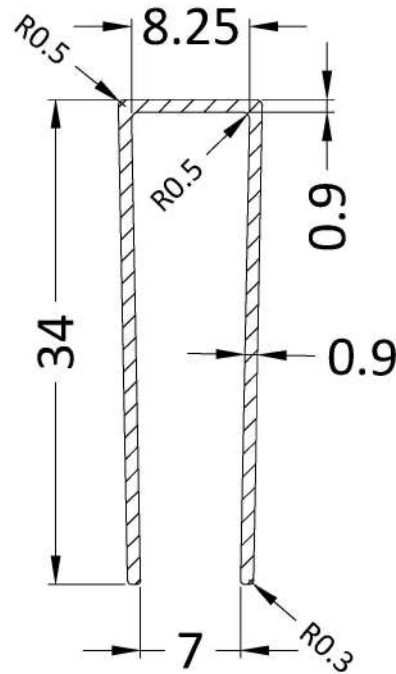

Outer Box Dimensions (If Applicable)

Height (mm):	
Width (mm):	
Depth (mm):	
Length (mm):	
Gross Weight (kg):	
Barcode:	5055369007486

Product Details

Country of Origin:	China
Fitting Instruction:	No
CE & UKCA:	Yes
Profile Material:	Aluminium
Profile Finish:	Polished Chrome
Adjustments (mm):	1375mm-1393mm
Entry Width (mm):	N/A
Swing In Dim (mm):	N/A
Swing Out Dim (mm):	N/A
Radius (mm):	Not Applicable
Glass Thickness (mm):	8
Easy Fit:	No
Easy Clean:	Yes
Handle Style:	Not Applicable
Handle Material:	Not Applicable
Enclosure Design:	Frameless
Wheel Type:	Not Applicable
Support Bar Included:	Support Bar Included
Extras:	None

Sales Code: WRSF004

Description: 1950 Wetroom Wall Channel Black

Product Dimensions

Height (mm):	1950
Width (mm):	34
Depth (mm):	13
Nett Weight (kg):	1.01

Packaging Dimensions

Height (mm):	45
Width (mm):	185
Length (mm):	1970
Gross Weight (kg):	1.42

Packaging Data

Box Colour:	Brown Cardboard Box - Printed
Box Qty:	1
Label Size:	100 x 50
Label Colour:	White Label
Label Qty:	1

Outer Box Dimensions (If Applicable)

Height (mm):	
Width (mm):	
Depth (mm):	
Length (mm):	
Gross Weight (kg):	
Barcode:	5056211807643

Sales Code: WRSF004UF

Description: 1950mm Undrilled Flat Profile Black

OVERALL LENGTH 1950mm

Product Dimensions

Height (mm):	1950
Width (mm):	34
Depth (mm):	13
Nett Weight (kg):	1.01

Packaging Dimensions

Height (mm):	45
Width (mm):	185
Length (mm):	1970
Gross Weight (kg):	1.42