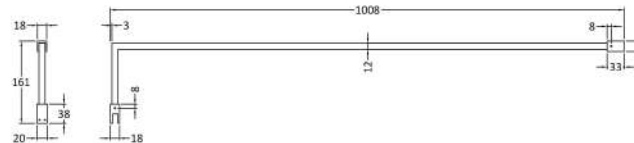

Outer Box Dimensions (If Applicable)

Height (mm):	
Width (mm):	
Depth (mm):	
Length (mm):	
Gross Weight (kg):	
Barcode:	5055369007486

Product Details

Country of Origin:	China
Fitting Instruction:	No
CE & UKCA:	Yes
Profile Material:	Aluminium
Profile Finish:	Polished Chrome
Adjustments (mm):	1375mm-1393mm
Entry Width (mm):	N/A
Swing In Dim (mm):	N/A
Swing Out Dim (mm):	N/A
Radius (mm):	Not Applicable
Glass Thickness (mm):	8
Easy Fit:	No
Easy Clean:	Yes
Handle Style:	Not Applicable
Handle Material:	Not Applicable
Enclosure Design:	Frameless
Wheel Type:	Not Applicable
Support Bar Included:	Support Bar Included
Extras:	None

Sales Code: FIX024

Description: Wetroom Screen Support Arm Black

Product Dimensions

Height (mm):	15
Width (mm):	150
Depth (mm):	1000
Nett Weight (kg):	0.67

Packaging Dimensions

Height (mm):	35
Width (mm):	160
Length (mm):	1020
Gross Weight (kg):	0.7

Packaging Data

Box Colour:	Brown Cardboard Box
Box Qty:	1
Label Size:	100 x 50
Label Colour:	White Label
Label Qty:	1

Outer Box Dimensions (If Applicable)

Height (mm):	
Width (mm):	
Depth (mm):	
Length (mm):	
Gross Weight (kg):	
Barcode:	5056211847342

Sales Code: WRSF004UF

Description: 1950mm Undrilled Flat Profile Black

OVERALL LENGTH 1950mm

Product Dimensions

Height (mm):	1950
Width (mm):	34
Depth (mm):	13
Nett Weight (kg):	1.01

Packaging Dimensions

Height (mm):	45
Width (mm):	185
Length (mm):	1970
Gross Weight (kg):	1.42