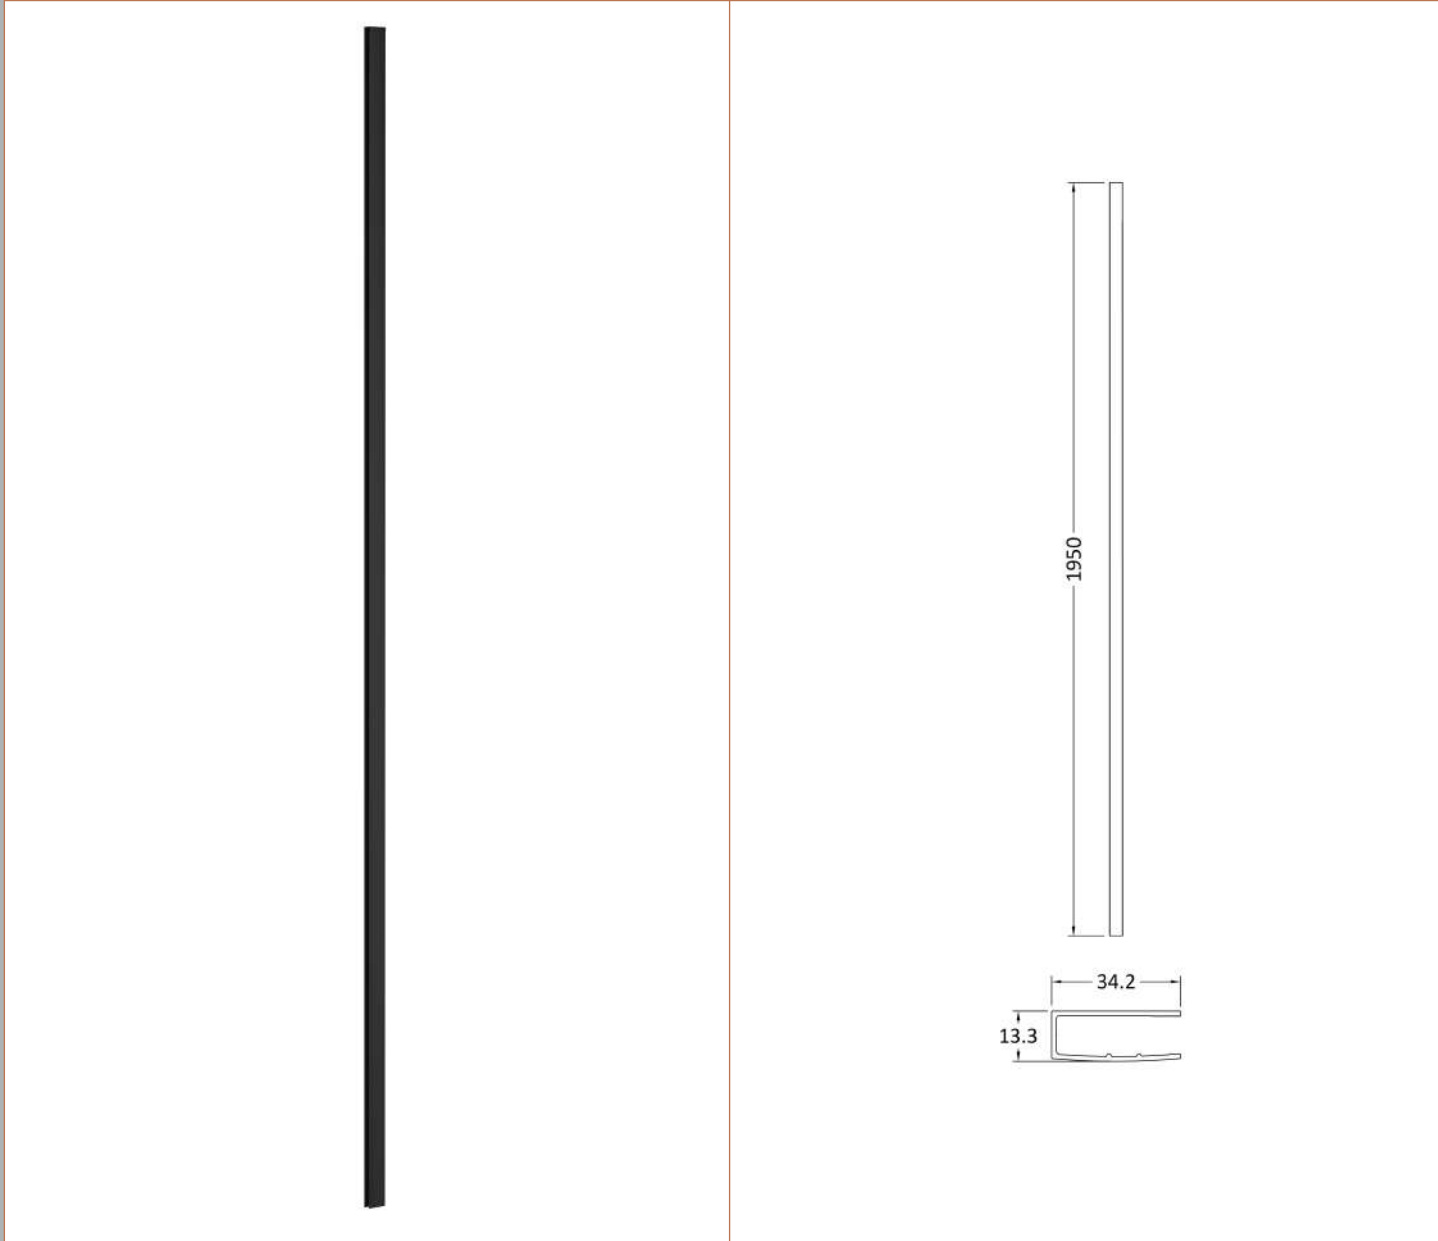

Outer Box Dimensions (If Applicable)

Height (mm):	
Width (mm):	
Depth (mm):	
Length (mm):	
Gross Weight (kg):	
Barcode:	5055369007486

Product Details

Country of Origin:	China
Fitting Instruction:	No
CE & UKCA:	Yes
Profile Material:	Aluminium
Profile Finish:	Polished Chrome
Adjustments (mm):	1375mm-1393mm
Entry Width (mm):	N/A
Swing In Dim (mm):	N/A
Swing Out Dim (mm):	N/A
Radius (mm):	Not Applicable
Glass Thickness (mm):	8
Easy Fit:	No
Easy Clean:	Yes
Handle Style:	Not Applicable
Handle Material:	Not Applicable
Enclosure Design:	Frameless
Wheel Type:	Not Applicable
Support Bar Included:	Support Bar Included
Extras:	None

Product Details

Country of Origin:	China
Fitting Instruction:	No
CE & UKCA:	N/A
Profile Material:	Stainless Steel
Profile Finish:	Matt Black
Adjustments (mm):	N/A
Entry Width (mm):	N/A
Swing In Dim (mm):	N/A
Swing Out Dim (mm):	N/A
Radius (mm):	Not Applicable
Glass Thickness (mm):	
Easy Fit:	Not Applicable
Easy Clean:	Not Applicable
Handle Style:	Not Applicable
Handle Material:	Not Applicable
Enclosure Design:	Not Applicable
Wheel Type:	Not Applicable
Support Bar Included:	
Extras:	None

Sales Code: WRSF004

Description: 1950 Wetroom Wall Channel Black

Product Dimensions

Height (mm):	1950
Width (mm):	34
Depth (mm):	13
Nett Weight (kg):	1.01

Packaging Dimensions

Height (mm):	45
Width (mm):	185
Length (mm):	1970
Gross Weight (kg):	1.42

Sales Code: WRSF004UF

Description: 1950mm Undrilled Flat Profile Black

OVERALL LENGTH 1950mm

Product Dimensions

Height (mm):	1950
Width (mm):	34
Depth (mm):	13
Nett Weight (kg):	1.01

Packaging Dimensions

Height (mm):	45
Width (mm):	185
Length (mm):	1970
Gross Weight (kg):	1.42