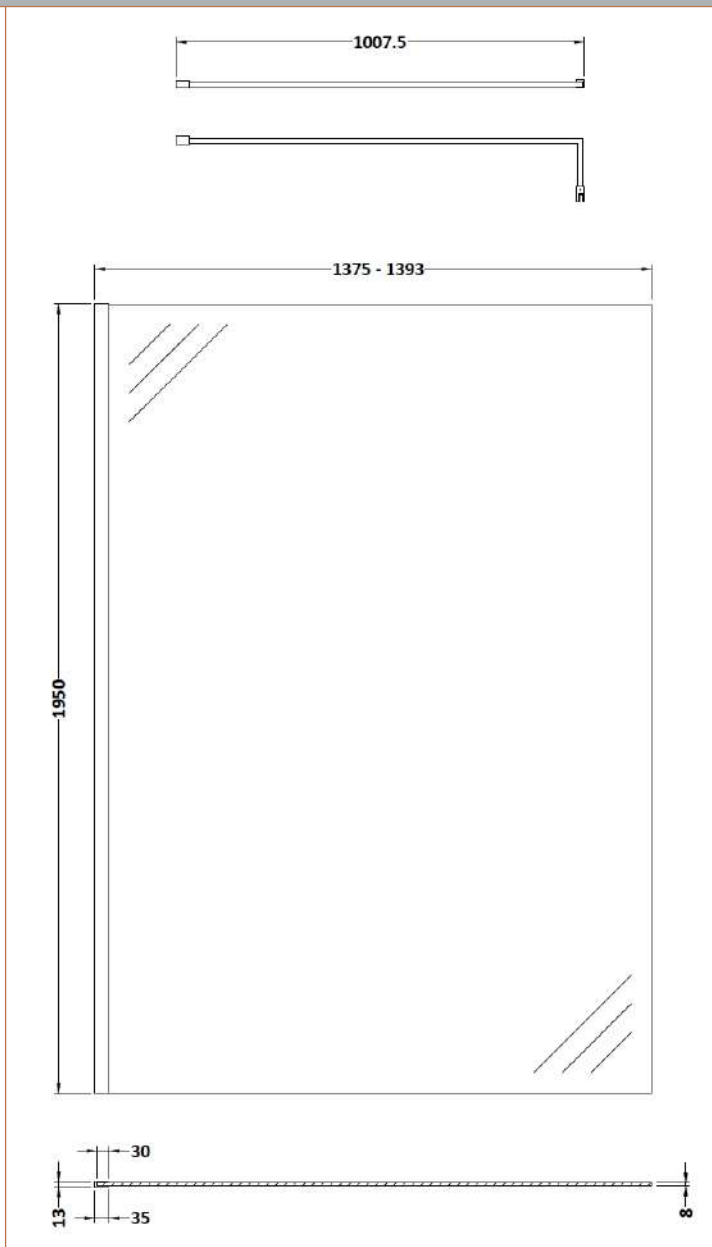

Sales Code: WRFBP1914

Description: Full Frame Wetroom Screen 1950X1400x8mm

Packaging Details

Barcode: 5056462688442

Sales Code: WRSB1400

Description: Wetroom Screen 1400 X1950mm

Product Dimensions

Height (mm):	1950
Width (mm):	1400
Depth (mm):	14
Nett Weight (kg):	58.3

Packaging Dimensions

Height (mm):	65
Width (mm):	1485
Length (mm):	2010
Gross Weight (kg):	58.3

Packaging Data

Box Colour:	Brown Cardboard Box - Printed
Box Qty:	1
Label Size:	100 x 50
Label Colour:	Not Applicable
Label Qty:	0

Outer Box Dimensions (If Applicable)

Height (mm):	
Width (mm):	
Depth (mm):	
Length (mm):	
Gross Weight (kg):	
Barcode:	5055369007486

Product Details

Country of Origin:	China
Fitting Instruction:	No
CE & UKCA:	Yes
Profile Material:	Aluminium
Profile Finish:	Polished Chrome
Adjustments (mm):	1375mm-1393mm
Entry Width (mm):	N/A
Swing In Dim (mm):	N/A
Swing Out Dim (mm):	N/A
Radius (mm):	Not Applicable
Glass Thickness (mm):	8
Easy Fit:	No
Easy Clean:	Yes
Handle Style:	Not Applicable
Handle Material:	Not Applicable
Enclosure Design:	Frameless
Wheel Type:	Not Applicable
Support Bar Included:	Support Bar Included
Extras:	None

Sales Code: WRSF004

Description: 1950 Wetroom Wall Channel Black

Product Dimensions

Height (mm):	1950
Width (mm):	34
Depth (mm):	13
Nett Weight (kg):	1.01

Packaging Dimensions

Height (mm):	45
Width (mm):	185
Length (mm):	1970
Gross Weight (kg):	1.42