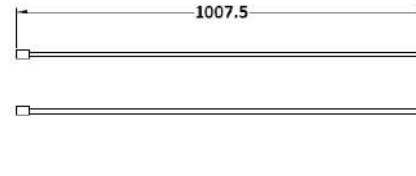

### Product Dimensions

Height (mm):	1950
Width (mm):	700
Depth (mm):	14
Nett Weight (kg):	29.44

### Packaging Dimensions

Height (mm):	65
Width (mm):	730
Length (mm):	2010
Gross Weight (kg):	29.44

### Outer Box Dimensions (If Applicable)

Height (mm):	
Width (mm):	
Depth (mm):	
Length (mm):	
Gross Weight (kg):	
Barcode:	5055369007424

### Product Dimensions

Height (mm):	15
Width (mm):	150
Depth (mm):	1000
Nett Weight (kg):	0.67