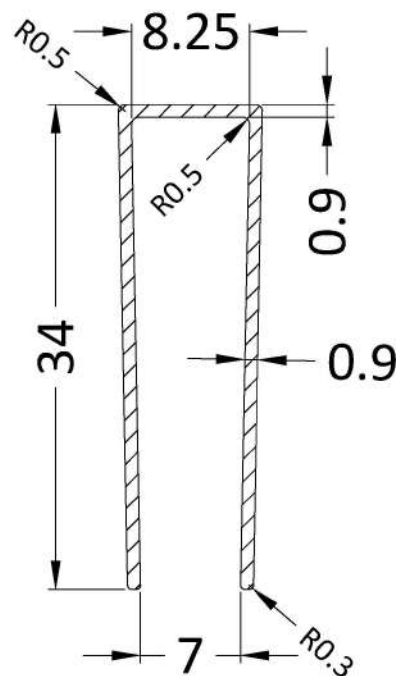

Sales Code: WRSF004UF

Description: 1950mm Undrilled Flat Profile Black

OVERALL LENGTH 1950mm

Product Dimensions

Height (mm):	1950
Width (mm):	34
Depth (mm):	13
Nett Weight (kg):	1.01

Packaging Dimensions

Height (mm):	45
Width (mm):	185
Length (mm):	1970
Gross Weight (kg):	1.42

Packaging Data

Box Colour:	Brown Cardboard Box
Box Qty:	1
Label Size:	50 x 100
Label Colour:	White Label
Label Qty:	1

Outer Box Dimensions (If Applicable)

Height (mm):	
Width (mm):	
Depth (mm):	
Length (mm):	
Gross Weight (kg):	
Barcode:	5056462618968

Product Details

Country of Origin:	China
Fitting Instruction:	No
CE & UKCA:	N/A
Profile Material:	Aluminium
Profile Finish:	Matt Black
Adjustments (mm):	18mm
Entry Width (mm):	N/A
Swing In Dim (mm):	N/A
Swing Out Dim (mm):	N/A
Radius (mm):	Not Applicable
Glass Thickness (mm):	
Easy Fit:	Not Applicable
Easy Clean:	Not Applicable
Handle Style:	Not Applicable
Handle Material:	Not Applicable
Enclosure Design:	Not Applicable
Wheel Type:	Not Applicable
Support Bar Included:	Support Bar Not Included
Extras:	None