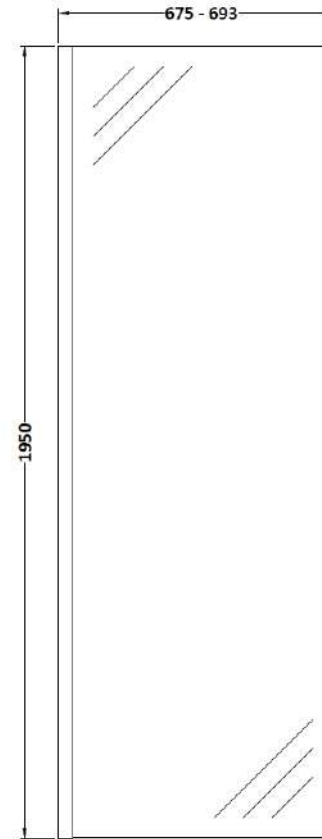

### Product Dimensions

Height (mm):	1950
Width (mm):	700
Depth (mm):	14
Nett Weight (kg):	29.44

### Packaging Dimensions

Height (mm):	65
Width (mm):	730
Length (mm):	2010
Gross Weight (kg):	29.44

### Outer Box Dimensions (If Applicable)

Height (mm):	
Width (mm):	
Depth (mm):	
Length (mm):	
Gross Weight (kg):	
Barcode:	5055369007424

### Product Dimensions

Height (mm):	15
Width (mm):	150
Depth (mm):	1000
Nett Weight (kg):	0.67