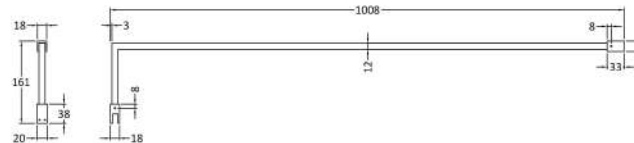

### Product Dimensions

Height (mm):	1950
Width (mm):	700
Depth (mm):	14
Nett Weight (kg):	29.44

### Outer Box Dimensions (If Applicable)

Height (mm):	
Width (mm):	
Depth (mm):	
Length (mm):	
Gross Weight (kg):	
Barcode:	5055369007424

### Product Details

Country of Origin:	China
Fitting Instruction:	No
CE & UKCA:	Yes
Profile Material:	Aluminium
Profile Finish:	Polished Chrome
Adjustments (mm):	675mm-693mm
Entry Width (mm):	N/A
Swing In Dim (mm):	N/A
Swing Out Dim (mm):	N/A
Radius (mm):	Not Applicable
Glass Thickness (mm):	8
Easy Fit:	No
Easy Clean:	Yes
Handle Style:	Not Applicable
Handle Material:	Not Applicable
Enclosure Design:	Frameless
Wheel Type:	Not Applicable
Support Bar Included:	Support Bar Included
Extras:	None

### Product Dimensions

Height (mm):	15
Width (mm):	150
Depth (mm):	1000
Nett Weight (kg):	0.67