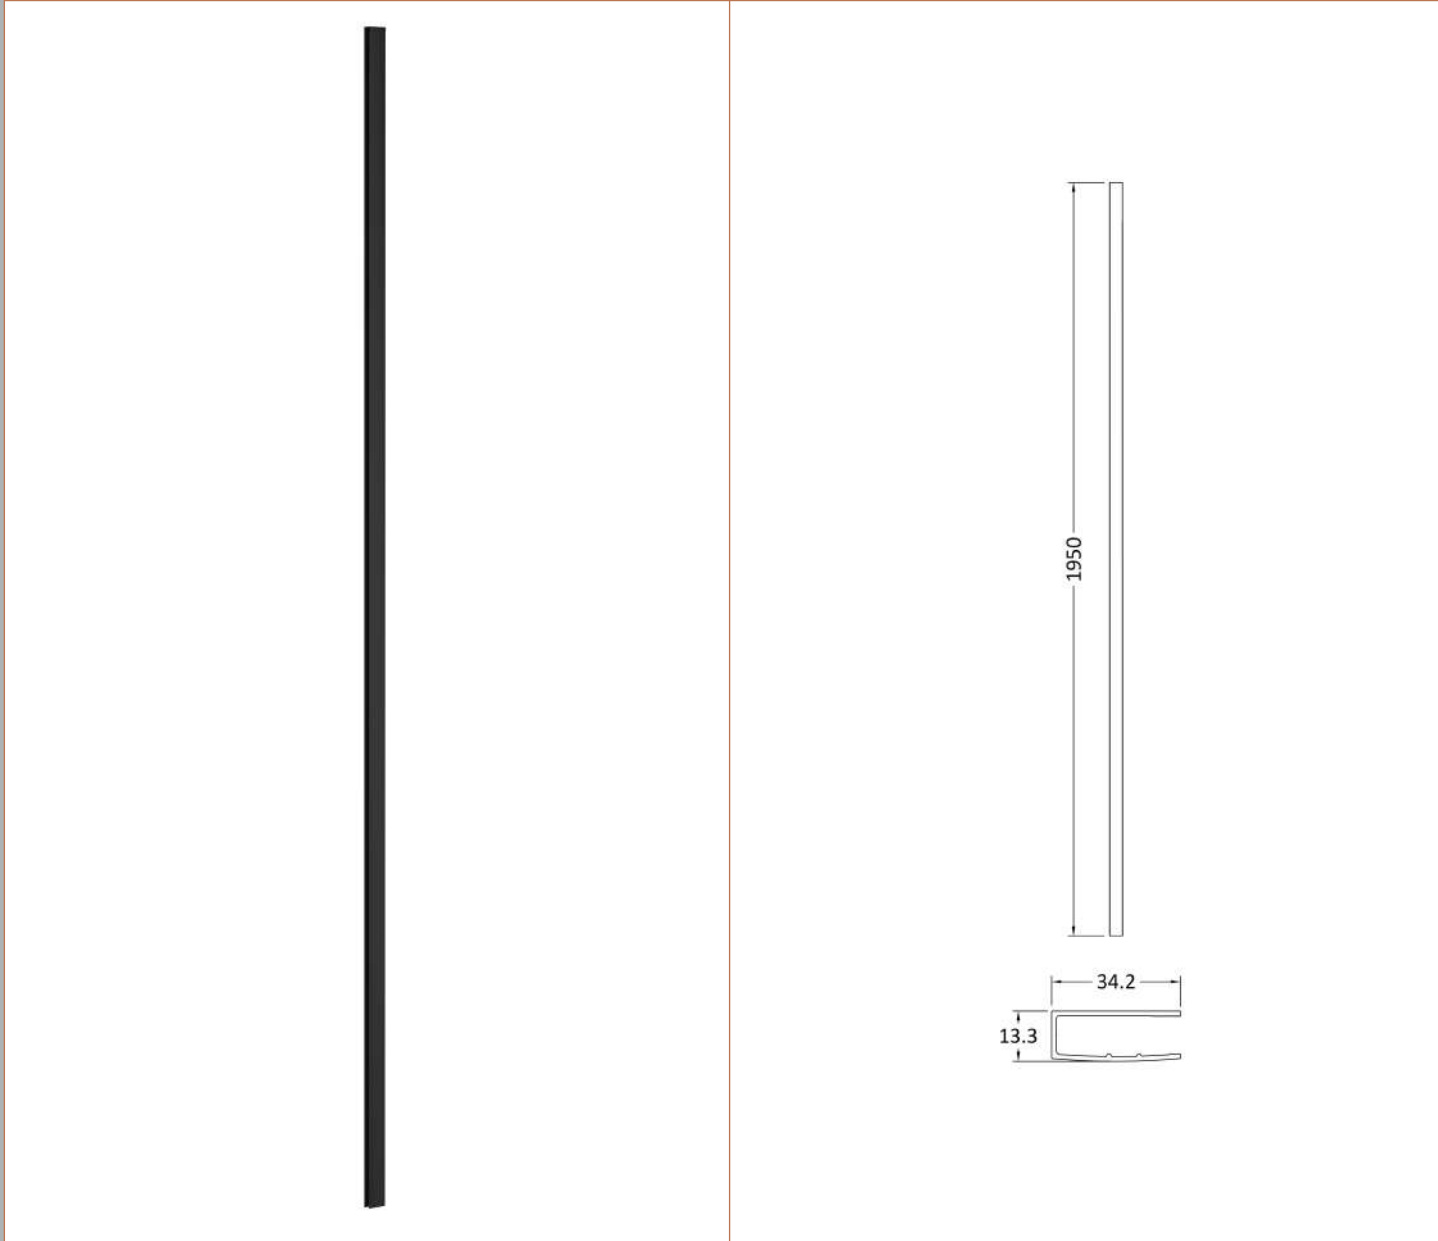

Sales Code: WRSF004

Description: 1950 Wetroom Wall Channel Black

Product Dimensions

Height (mm):	1950
Width (mm):	34
Depth (mm):	13
Nett Weight (kg):	1.01

Packaging Dimensions

Height (mm):	45
Width (mm):	185
Length (mm):	1970
Gross Weight (kg):	1.42

Packaging Data

Box Colour:	Brown Cardboard Box - Printed
Box Qty:	1
Label Size:	100 x 50
Label Colour:	White Label
Label Qty:	1

Outer Box Dimensions (If Applicable)

Height (mm):	
Width (mm):	
Depth (mm):	
Length (mm):	
Gross Weight (kg):	
Barcode:	5056211807643

Product Details

Country of Origin:	China
Fitting Instruction:	No
CE & UKCA:	N/A
Profile Material:	Aluminium
Profile Finish:	Matt Black
Adjustments (mm):	18mm
Entry Width (mm):	N/A
Swing In Dim (mm):	N/A
Swing Out Dim (mm):	N/A
Radius (mm):	Not Applicable
Glass Thickness (mm):	
Easy Fit:	Not Applicable
Easy Clean:	Not Applicable
Handle Style:	Not Applicable
Handle Material:	Not Applicable
Enclosure Design:	Not Applicable
Wheel Type:	Not Applicable
Support Bar Included:	Support Bar Not Included
Extras:	None