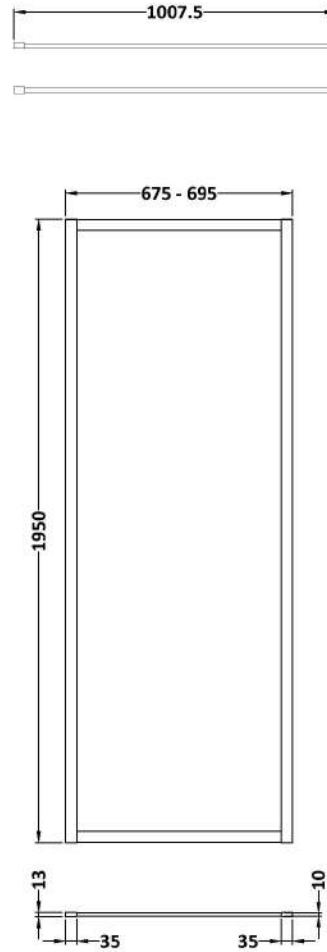

Sales Code: WRFBP1970

Description: Full Frame Wetroom Screen 1950X700x8mm

Packaging Details

Barcode: 5056462688381