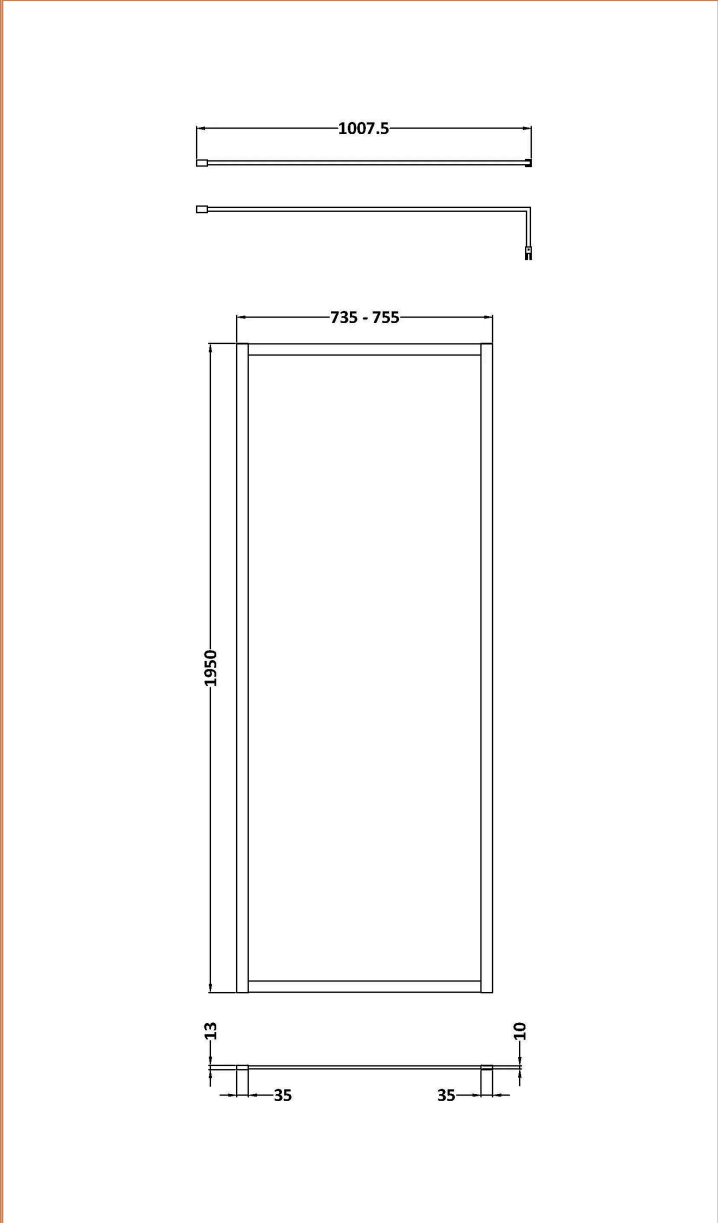

**Sales Code:**  
WRFBP1976

**Barcode:** 5056883741320

**Brand:** Hudson  
Reed

**Description:** Hudson Reed Full Outer Frame Wetroom Screen & Support Bar 1950mm x 760mm x 8mm - Matt Black

Product Dimensions	
Product	1950 x 760 x 1000mm (H x W x D)
Nett Weight	0 kg
Packaged Weight	0 kg
Product Details	
Country of Origin	China
Product Material	Aluminium
Colour/Finish	Matt Black
Style	Contemporary
Easy Clean	Yes
Adjustment Max	755
Adjustment Min	735
Ce Certified	Yes
Easy Fit	No
Enclosure Design	Framed
Frame Finish	Matt Black
Glass Thickness	8 mm
Handles Included	No
Ukca Certified	Yes