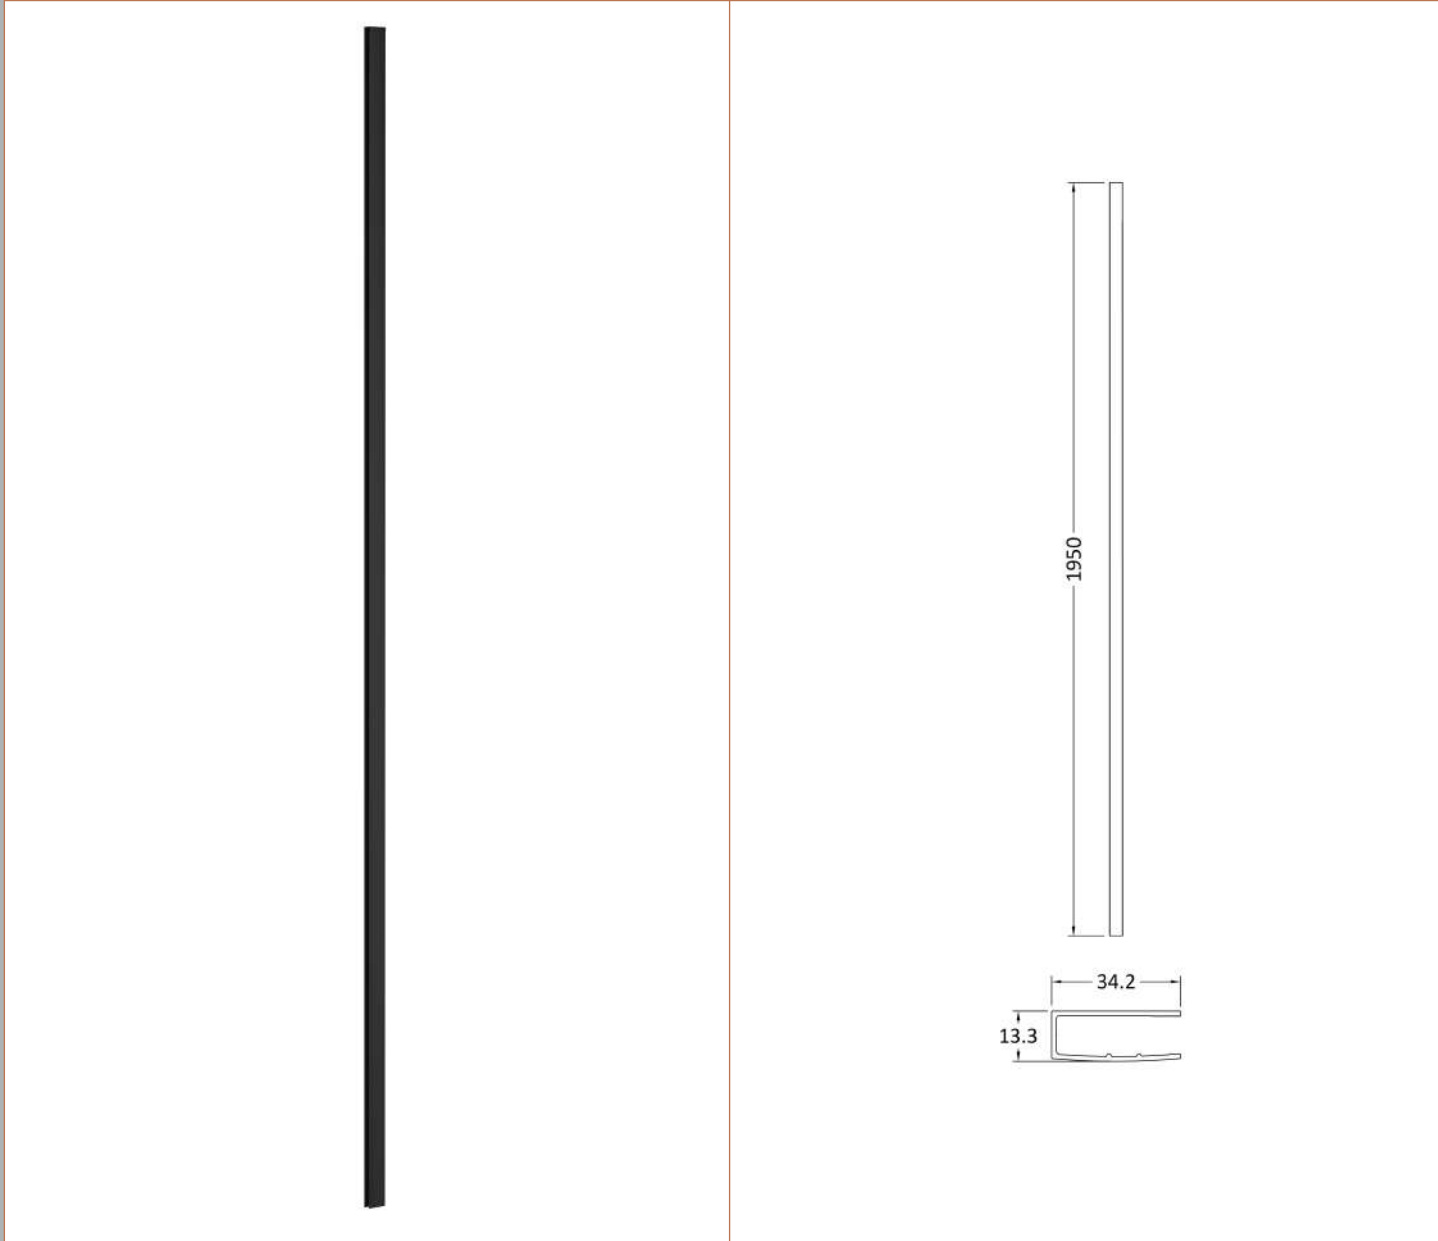

Outer Box Dimensions (If Applicable)

Height (mm):	
Width (mm):	
Depth (mm):	
Length (mm):	
Gross Weight (kg):	
Barcode:	5055369007448

Product Details

Country of Origin:	China
Fitting Instruction:	No
CE & UKCA:	Yes
Profile Material:	Aluminium
Profile Finish:	Polished Chrome
Adjustments (mm):	775mm-793mm
Entry Width (mm):	N/A
Swing In Dim (mm):	N/A
Swing Out Dim (mm):	N/A
Radius (mm):	Not Applicable
Glass Thickness (mm):	8
Easy Fit:	No
Easy Clean:	Yes
Handle Style:	Not Applicable
Handle Material:	Not Applicable
Enclosure Design:	Frameless
Wheel Type:	Not Applicable
Support Bar Included:	Support Bar Included
Extras:	None

Product Details

Country of Origin:	China
Fitting Instruction:	No
CE & UKCA:	N/A
Profile Material:	Stainless Steel
Profile Finish:	Matt Black
Adjustments (mm):	N/A
Entry Width (mm):	N/A
Swing In Dim (mm):	N/A
Swing Out Dim (mm):	N/A
Radius (mm):	Not Applicable
Glass Thickness (mm):	
Easy Fit:	Not Applicable
Easy Clean:	Not Applicable
Handle Style:	Not Applicable
Handle Material:	Not Applicable
Enclosure Design:	Not Applicable
Wheel Type:	Not Applicable
Support Bar Included:	
Extras:	None

Sales Code: WRSF004

Description: 1950 Wetroom Wall Channel Black

Product Dimensions

Height (mm):	1950
Width (mm):	34
Depth (mm):	13
Nett Weight (kg):	1.01

Packaging Dimensions

Height (mm):	45
Width (mm):	185
Length (mm):	1970
Gross Weight (kg):	1.42

Sales Code: WRSF004UF

Description: 1950mm Undrilled Flat Profile Black

OVERALL LENGTH 1950mm

Product Dimensions

Height (mm):	1950
Width (mm):	34
Depth (mm):	13
Nett Weight (kg):	1.01

Packaging Dimensions

Height (mm):	45
Width (mm):	185
Length (mm):	1970
Gross Weight (kg):	1.42