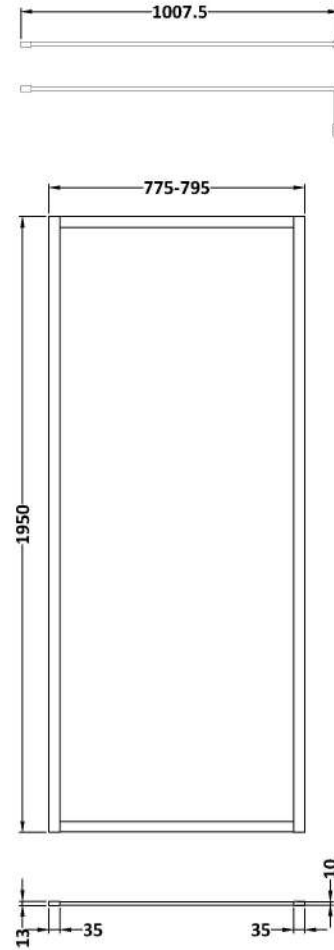

Sales Code: WRFBP1980

Description: Full Frame Wetroom Screen 1950X800x8mm

Packaging Details

Barcode: 5056462688398

Sales Code: WRSB800

Description: Wetroom Screen 800 X1950mm

Product Dimensions

Height (mm):	1950
Width (mm):	800
Depth (mm):	14
Nett Weight (kg):	34.36

Packaging Dimensions

Height (mm):	65
Width (mm):	830
Length (mm):	2010
Gross Weight (kg):	34.36

Packaging Data

Box Colour:	Brown Cardboard Box - Printed
Box Qty:	1
Label Size:	100 x 50
Label Colour:	Not Applicable
Label Qty:	0

Outer Box Dimensions (If Applicable)

Height (mm):	
Width (mm):	
Depth (mm):	
Length (mm):	
Gross Weight (kg):	
Barcode:	5055369007448

Product Details

Country of Origin:	China
Fitting Instruction:	No
CE & UKCA:	Yes
Profile Material:	Aluminium
Profile Finish:	Polished Chrome
Adjustments (mm):	775mm-793mm
Entry Width (mm):	N/A
Swing In Dim (mm):	N/A
Swing Out Dim (mm):	N/A
Radius (mm):	Not Applicable
Glass Thickness (mm):	8
Easy Fit:	No
Easy Clean:	Yes
Handle Style:	Not Applicable
Handle Material:	Not Applicable
Enclosure Design:	Frameless
Wheel Type:	Not Applicable
Support Bar Included:	Support Bar Included
Extras:	None

Sales Code: FIX024

Description: Wetroom Screen Support Arm Black

Product Dimensions

Height (mm):	15
Width (mm):	150
Depth (mm):	1000
Nett Weight (kg):	0.67

Packaging Dimensions

Height (mm):	35
Width (mm):	160
Length (mm):	1020
Gross Weight (kg):	0.7