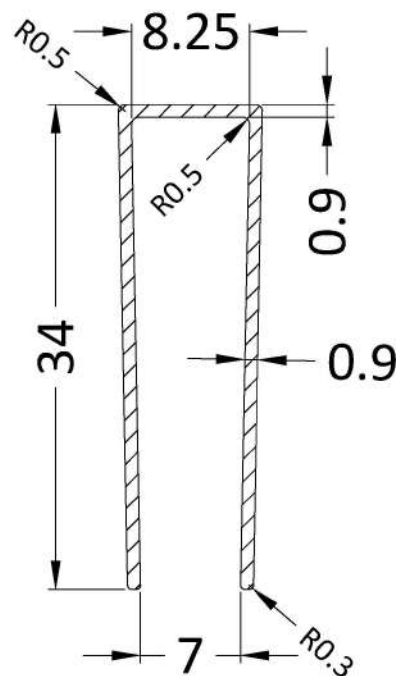

Outer Box Dimensions (If Applicable)

Height (mm):	
Width (mm):	
Depth (mm):	
Length (mm):	
Gross Weight (kg):	
Barcode:	5055369007448

Product Details

Country of Origin:	China
Fitting Instruction:	No
CE & UKCA:	Yes
Profile Material:	Aluminium
Profile Finish:	Polished Chrome
Adjustments (mm):	775mm-793mm
Entry Width (mm):	N/A
Swing In Dim (mm):	N/A
Swing Out Dim (mm):	N/A
Radius (mm):	Not Applicable
Glass Thickness (mm):	8
Easy Fit:	No
Easy Clean:	Yes
Handle Style:	Not Applicable
Handle Material:	Not Applicable
Enclosure Design:	Frameless
Wheel Type:	Not Applicable
Support Bar Included:	Support Bar Included
Extras:	None

Sales Code: WRSF004

Description: 1950 Wetroom Wall Channel Black

Product Dimensions

Height (mm):	1950
Width (mm):	34
Depth (mm):	13
Nett Weight (kg):	1.01

Packaging Dimensions

Height (mm):	45
Width (mm):	185
Length (mm):	1970
Gross Weight (kg):	1.42

Packaging Data

Box Colour:	Brown Cardboard Box - Printed
Box Qty:	1
Label Size:	100 x 50
Label Colour:	White Label
Label Qty:	1

Outer Box Dimensions (If Applicable)

Height (mm):	
Width (mm):	
Depth (mm):	
Length (mm):	
Gross Weight (kg):	
Barcode:	5056211807643

Sales Code: WRSF004UF

Description: 1950mm Undrilled Flat Profile Black

OVERALL LENGTH 1950mm

Product Dimensions

Height (mm):	1950
Width (mm):	34
Depth (mm):	13
Nett Weight (kg):	1.01

Packaging Dimensions

Height (mm):	45
Width (mm):	185
Length (mm):	1970
Gross Weight (kg):	1.42