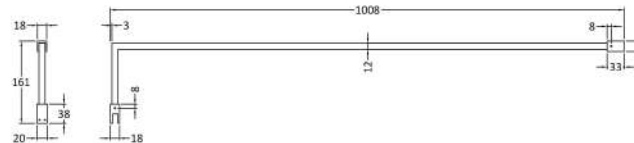

Outer Box Dimensions (If Applicable)

Height (mm):	
Width (mm):	
Depth (mm):	
Length (mm):	
Gross Weight (kg):	
Barcode:	5055369007448

Product Details

Country of Origin:	China
Fitting Instruction:	No
CE & UKCA:	Yes
Profile Material:	Aluminium
Profile Finish:	Polished Chrome
Adjustments (mm):	775mm-793mm
Entry Width (mm):	N/A
Swing In Dim (mm):	N/A
Swing Out Dim (mm):	N/A
Radius (mm):	Not Applicable
Glass Thickness (mm):	8
Easy Fit:	No
Easy Clean:	Yes
Handle Style:	Not Applicable
Handle Material:	Not Applicable
Enclosure Design:	Frameless
Wheel Type:	Not Applicable
Support Bar Included:	Support Bar Included
Extras:	None

Sales Code: FIX024

Description: Wetroom Screen Support Arm Black

Product Dimensions

Height (mm):	15
Width (mm):	150
Depth (mm):	1000
Nett Weight (kg):	0.67

Packaging Dimensions

Height (mm):	35
Width (mm):	160
Length (mm):	1020
Gross Weight (kg):	0.7

Packaging Data

Box Colour:	Brown Cardboard Box
Box Qty:	1
Label Size:	100 x 50
Label Colour:	White Label
Label Qty:	1

Outer Box Dimensions (If Applicable)

Height (mm):	
Width (mm):	
Depth (mm):	
Length (mm):	
Gross Weight (kg):	
Barcode:	5056211847342

Sales Code: WRSF004UF

Description: 1950mm Undrilled Flat Profile Black

OVERALL LENGTH 1950mm

Product Dimensions

Height (mm):	1950
Width (mm):	34
Depth (mm):	13
Nett Weight (kg):	1.01

Packaging Dimensions

Height (mm):	45
Width (mm):	185
Length (mm):	1970
Gross Weight (kg):	1.42