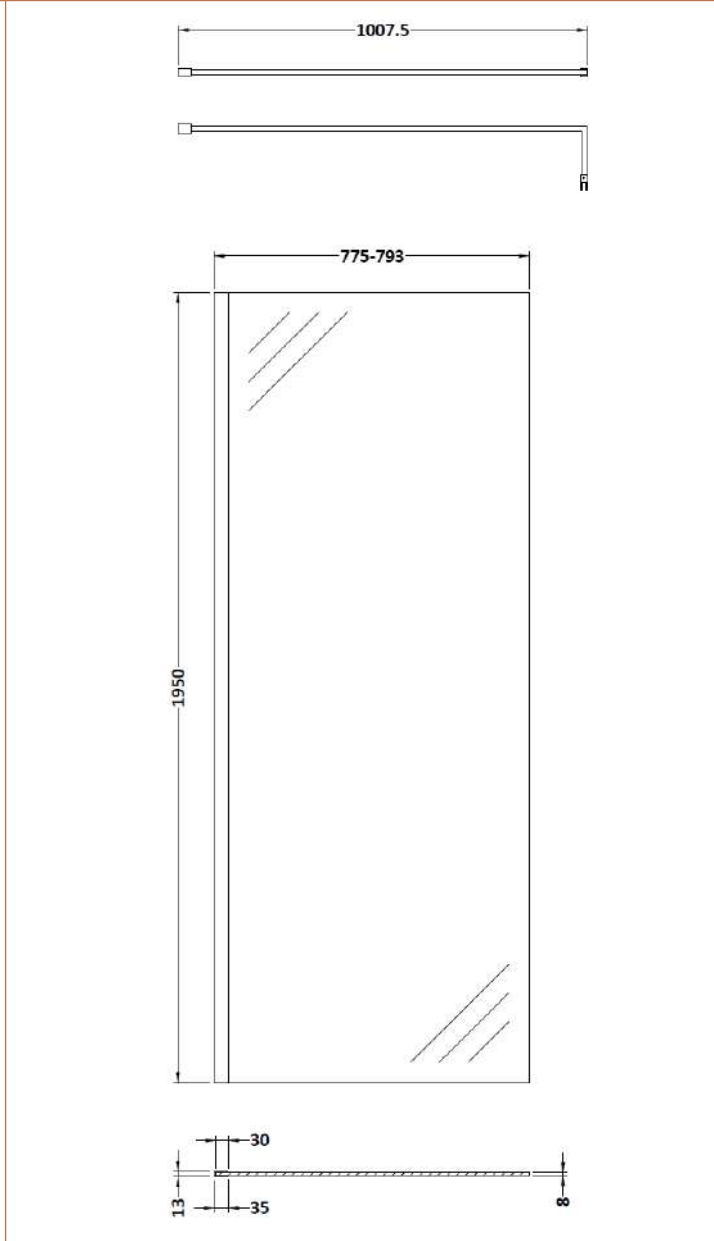

Sales Code: WRFBP1980

Description: Full Frame Wetroom Screen 1950X800x8mm

Packaging Details

Barcode: 5056462688398

Sales Code: WRSB800

Description: Wetroom Screen 800 X1950mm

Product Dimensions

Height (mm):	1950
Width (mm):	800
Depth (mm):	14
Nett Weight (kg):	34.36

Packaging Dimensions

Height (mm):	65
Width (mm):	830
Length (mm):	2010
Gross Weight (kg):	34.36

Packaging Data

Box Colour:	Brown Cardboard Box - Printed
Box Qty:	1
Label Size:	100 x 50
Label Colour:	Not Applicable
Label Qty:	0

Outer Box Dimensions (If Applicable)

Height (mm):	
Width (mm):	
Depth (mm):	
Length (mm):	
Gross Weight (kg):	
Barcode:	5055369007448

Product Details

Country of Origin:	China
Fitting Instruction:	No
CE & UKCA:	Yes
Profile Material:	Aluminium
Profile Finish:	Polished Chrome
Adjustments (mm):	775mm-793mm
Entry Width (mm):	N/A
Swing In Dim (mm):	N/A
Swing Out Dim (mm):	N/A
Radius (mm):	Not Applicable
Glass Thickness (mm):	8
Easy Fit:	No
Easy Clean:	Yes
Handle Style:	Not Applicable
Handle Material:	Not Applicable
Enclosure Design:	Frameless
Wheel Type:	Not Applicable
Support Bar Included:	Support Bar Included
Extras:	None

Sales Code: WRSF004

Description: 1950 Wetroom Wall Channel Black

Product Dimensions

Height (mm):	1950
Width (mm):	34
Depth (mm):	13
Nett Weight (kg):	1.01

Packaging Dimensions

Height (mm):	45
Width (mm):	185
Length (mm):	1970
Gross Weight (kg):	1.42