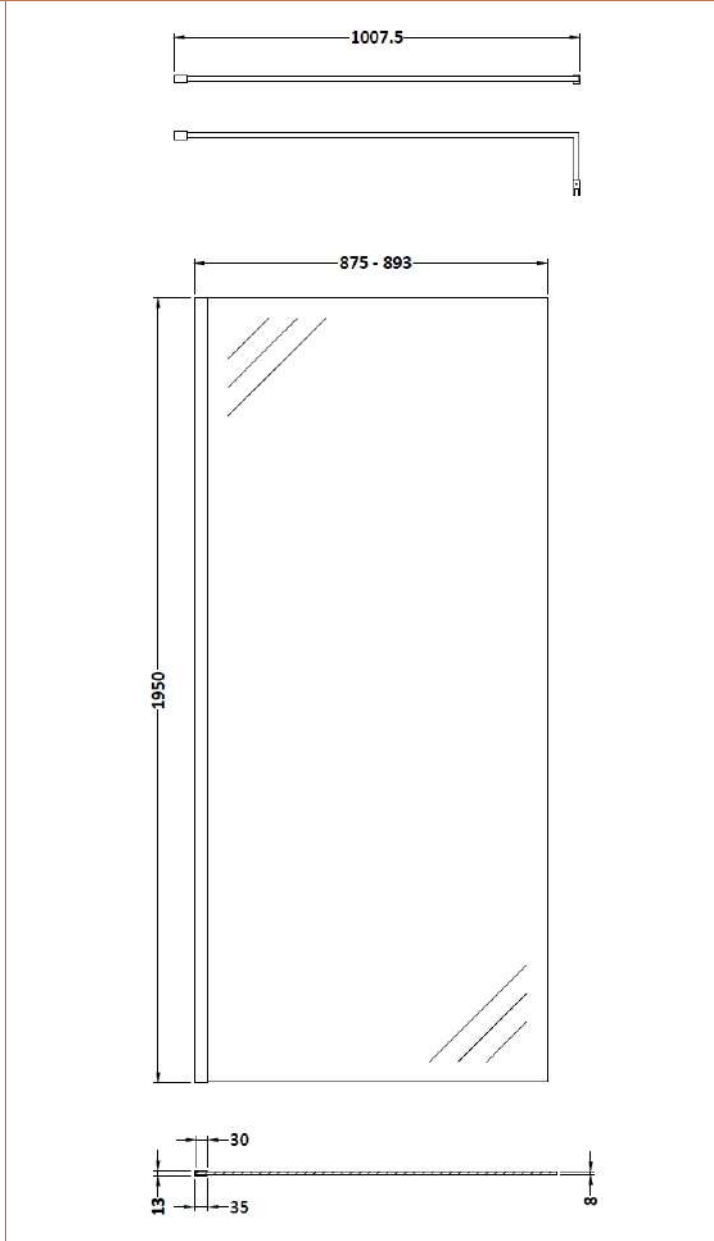

Sales Code: WRFBP1990

Description: Full Frame Wetroom Screen 1950X900x8mm

Packaging Details

Barcode: 5056462688404

Sales Code: WRSB900

Description: Wetroom Screen 900 X1950mm

Product Dimensions

Height (mm):	1950
Width (mm):	900
Depth (mm):	14
Nett Weight (kg):	38.24

Packaging Dimensions

Height (mm):	65
Width (mm):	930
Length (mm):	2010
Gross Weight (kg):	38.24

Packaging Data

Box Colour:	Brown Cardboard Box - Printed
Box Qty:	1
Label Size:	100 x 50
Label Colour:	Not Applicable
Label Qty:	0

Outer Box Dimensions (If Applicable)

Height (mm):	
Width (mm):	
Depth (mm):	
Length (mm):	
Gross Weight (kg):	
Barcode:	5055369007455

Product Details

Country of Origin:	China
Fitting Instruction:	No
CE & UKCA:	Yes
Profile Material:	Aluminium
Profile Finish:	Polished Chrome
Adjustments (mm):	875mm-893mm
Entry Width (mm):	N/A
Swing In Dim (mm):	N/A
Swing Out Dim (mm):	N/A
Radius (mm):	Not Applicable
Glass Thickness (mm):	8
Easy Fit:	No
Easy Clean:	Yes
Handle Style:	Not Applicable
Handle Material:	Not Applicable
Enclosure Design:	Frameless
Wheel Type:	Not Applicable
Support Bar Included:	Support Bar Included
Extras:	None

Sales Code: WRSF004

Description: 1950 Wetroom Wall Channel Black

Product Dimensions

Height (mm):	1950
Width (mm):	34
Depth (mm):	13
Nett Weight (kg):	1.01

Packaging Dimensions

Height (mm):	45
Width (mm):	185
Length (mm):	1970
Gross Weight (kg):	1.42