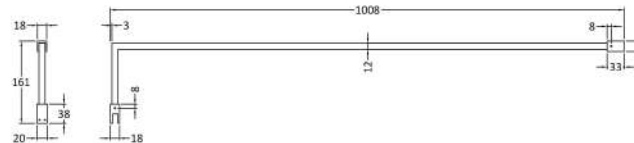

Outer Box Dimensions (If Applicable)

Height (mm):	
Width (mm):	
Depth (mm):	
Length (mm):	
Gross Weight (kg):	
Barcode:	5055369007455

Product Details

Country of Origin:	China
Fitting Instruction:	No
CE & UKCA:	Yes
Profile Material:	Aluminium
Profile Finish:	Polished Chrome
Adjustments (mm):	875mm-893mm
Entry Width (mm):	N/A
Swing In Dim (mm):	N/A
Swing Out Dim (mm):	N/A
Radius (mm):	Not Applicable
Glass Thickness (mm):	8
Easy Fit:	No
Easy Clean:	Yes
Handle Style:	Not Applicable
Handle Material:	Not Applicable
Enclosure Design:	Frameless
Wheel Type:	Not Applicable
Support Bar Included:	Support Bar Included
Extras:	None

Sales Code: FIX024

Description: Wetroom Screen Support Arm Black

Product Dimensions

Height (mm):	15
Width (mm):	150
Depth (mm):	1000
Nett Weight (kg):	0.67

Packaging Dimensions

Height (mm):	35
Width (mm):	160
Length (mm):	1020
Gross Weight (kg):	0.7

Packaging Data

Box Colour:	Brown Cardboard Box
Box Qty:	1
Label Size:	100 x 50
Label Colour:	White Label
Label Qty:	1

Outer Box Dimensions (If Applicable)

Height (mm):	
Width (mm):	
Depth (mm):	
Length (mm):	
Gross Weight (kg):	
Barcode:	5056211847342

Sales Code: WRSF004UF

Description: 1950mm Undrilled Flat Profile Black

OVERALL LENGTH 1950mm

Product Dimensions

Height (mm):	1950
Width (mm):	34
Depth (mm):	13
Nett Weight (kg):	1.01

Packaging Dimensions

Height (mm):	45
Width (mm):	185
Length (mm):	1970
Gross Weight (kg):	1.42