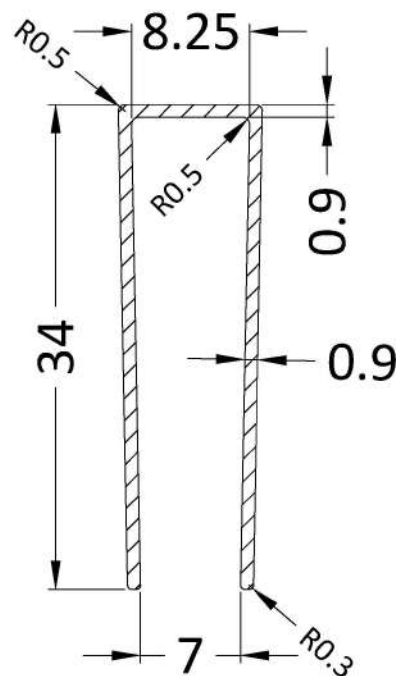

Outer Box Dimensions (If Applicable)

Height (mm):	
Width (mm):	
Depth (mm):	
Length (mm):	
Gross Weight (kg):	
Barcode:	5055369007455

Product Details

Country of Origin:	China
Fitting Instruction:	No
CE & UKCA:	Yes
Profile Material:	Aluminium
Profile Finish:	Polished Chrome
Adjustments (mm):	875mm-893mm
Entry Width (mm):	N/A
Swing In Dim (mm):	N/A
Swing Out Dim (mm):	N/A
Radius (mm):	Not Applicable
Glass Thickness (mm):	8
Easy Fit:	No
Easy Clean:	Yes
Handle Style:	Not Applicable
Handle Material:	Not Applicable
Enclosure Design:	Frameless
Wheel Type:	Not Applicable
Support Bar Included:	Support Bar Included
Extras:	None

Sales Code: WRSF004

Description: 1950 Wetroom Wall Channel Black

Product Dimensions

Height (mm):	1950
Width (mm):	34
Depth (mm):	13
Nett Weight (kg):	1.01

Packaging Dimensions

Height (mm):	45
Width (mm):	185
Length (mm):	1970
Gross Weight (kg):	1.42

Packaging Data

Box Colour:	Brown Cardboard Box - Printed
Box Qty:	1
Label Size:	100 x 50
Label Colour:	White Label
Label Qty:	1

Outer Box Dimensions (If Applicable)

Height (mm):	
Width (mm):	
Depth (mm):	
Length (mm):	
Gross Weight (kg):	
Barcode:	5056211807643

Sales Code: WRSF004UF

Description: 1950mm Undrilled Flat Profile Black

OVERALL LENGTH 1950mm

Product Dimensions

Height (mm):	1950
Width (mm):	34
Depth (mm):	13
Nett Weight (kg):	1.01

Packaging Dimensions

Height (mm):	45
Width (mm):	185
Length (mm):	1970
Gross Weight (kg):	1.42