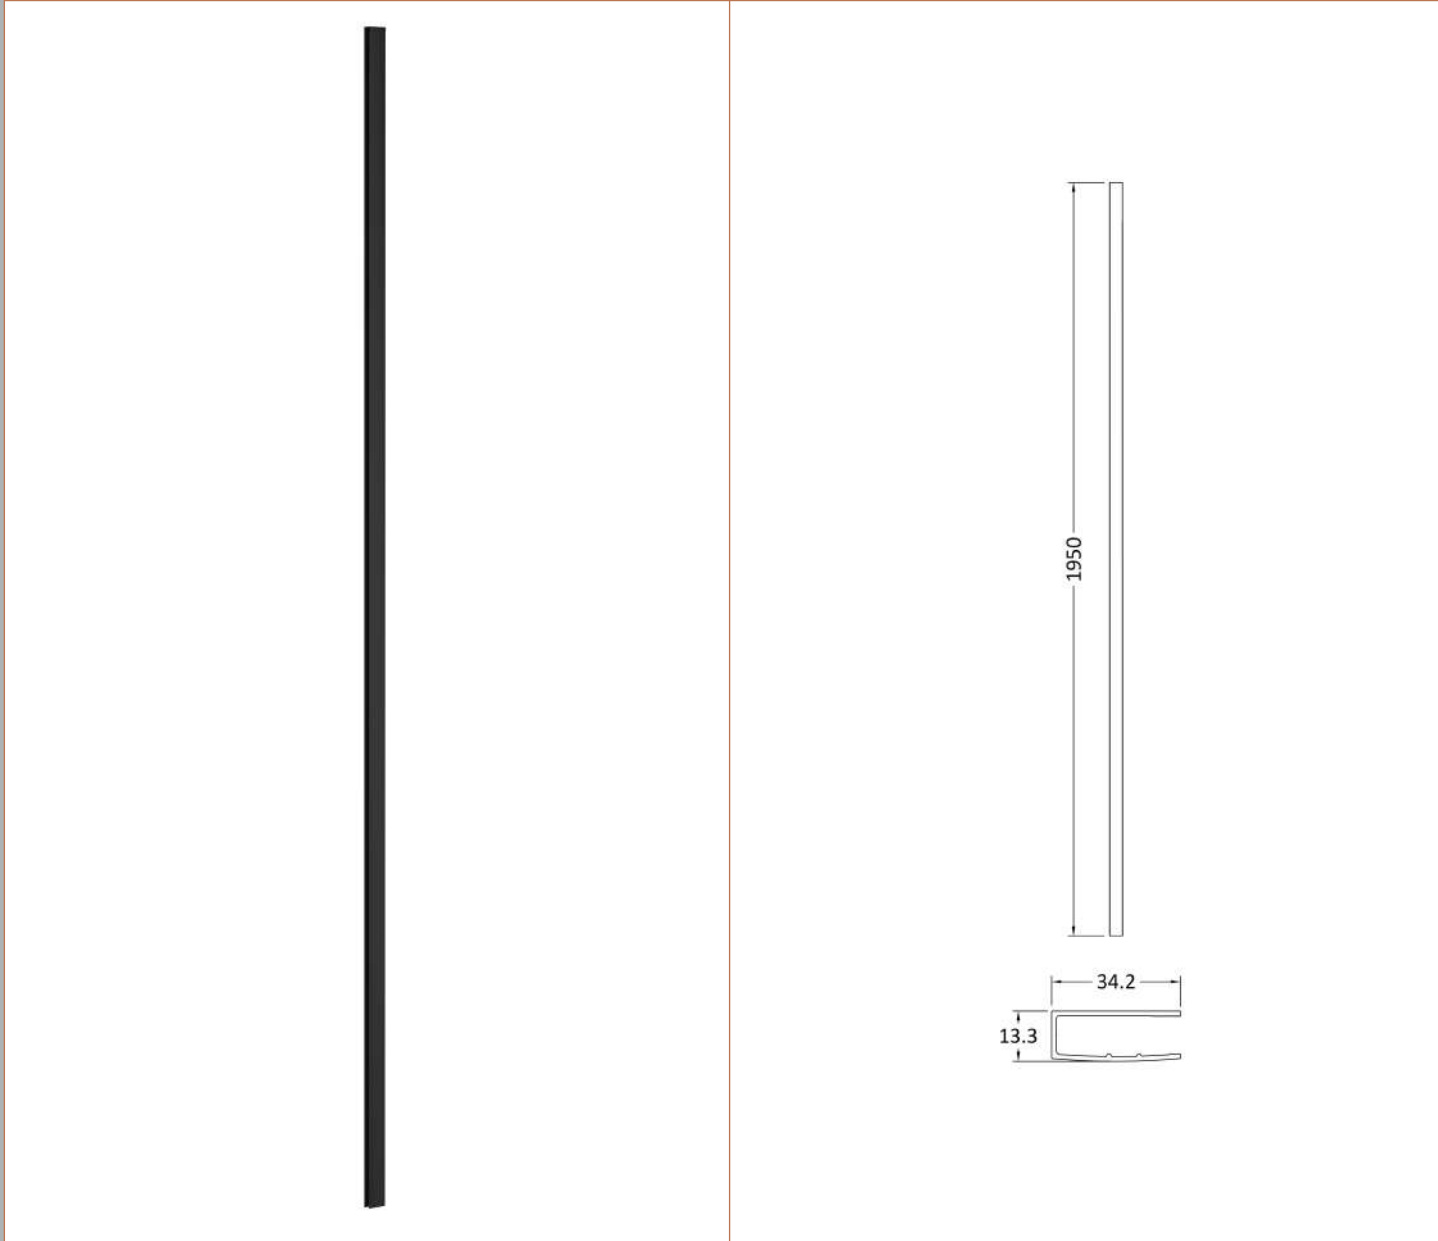

Outer Box Dimensions (If Applicable)

Height (mm):	
Width (mm):	
Depth (mm):	
Length (mm):	
Gross Weight (kg):	
Barcode:	5055369007455

Product Details

Country of Origin:	China
Fitting Instruction:	No
CE & UKCA:	Yes
Profile Material:	Aluminium
Profile Finish:	Polished Chrome
Adjustments (mm):	875mm-893mm
Entry Width (mm):	N/A
Swing In Dim (mm):	N/A
Swing Out Dim (mm):	N/A
Radius (mm):	Not Applicable
Glass Thickness (mm):	8
Easy Fit:	No
Easy Clean:	Yes
Handle Style:	Not Applicable
Handle Material:	Not Applicable
Enclosure Design:	Frameless
Wheel Type:	Not Applicable
Support Bar Included:	Support Bar Included
Extras:	None

Product Details

Country of Origin:	China
Fitting Instruction:	No
CE & UKCA:	N/A
Profile Material:	Stainless Steel
Profile Finish:	Matt Black
Adjustments (mm):	N/A
Entry Width (mm):	N/A
Swing In Dim (mm):	N/A
Swing Out Dim (mm):	N/A
Radius (mm):	Not Applicable
Glass Thickness (mm):	
Easy Fit:	Not Applicable
Easy Clean:	Not Applicable
Handle Style:	Not Applicable
Handle Material:	Not Applicable
Enclosure Design:	Not Applicable
Wheel Type:	Not Applicable
Support Bar Included:	
Extras:	None

Sales Code: WRSF004

Description: 1950 Wetroom Wall Channel Black

Product Dimensions

Height (mm):	1950
Width (mm):	34
Depth (mm):	13
Nett Weight (kg):	1.01

Packaging Dimensions

Height (mm):	45
Width (mm):	185
Length (mm):	1970
Gross Weight (kg):	1.42

Sales Code: WRSF004UF

Description: 1950mm Undrilled Flat Profile Black

OVERALL LENGTH 1950mm

Product Dimensions

Height (mm):	1950
Width (mm):	34
Depth (mm):	13
Nett Weight (kg):	1.01

Packaging Dimensions

Height (mm):	45
Width (mm):	185
Length (mm):	1970
Gross Weight (kg):	1.42