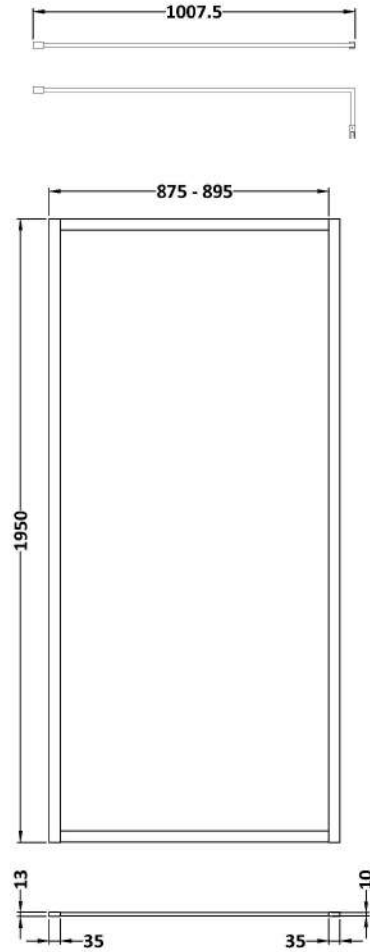

Sales Code: WRFBP1990

Description: Full Frame Wetroom Screen 1950X900x8mm

Packaging Details

Barcode: 5056462688404

Sales Code: WRSB900

Description: Wetroom Screen 900 X1950mm

Product Dimensions

Height (mm):	1950
Width (mm):	900
Depth (mm):	14
Nett Weight (kg):	38.24

Packaging Dimensions

Height (mm):	65
Width (mm):	930
Length (mm):	2010
Gross Weight (kg):	38.24

Packaging Data

Box Colour:	Brown Cardboard Box - Printed
Box Qty:	1
Label Size:	100 x 50
Label Colour:	Not Applicable
Label Qty:	0

Outer Box Dimensions (If Applicable)

Height (mm):	
Width (mm):	
Depth (mm):	
Length (mm):	
Gross Weight (kg):	
Barcode:	5055369007455

Product Details

Country of Origin:	China
Fitting Instruction:	No
CE & UKCA:	Yes
Profile Material:	Aluminium
Profile Finish:	Polished Chrome
Adjustments (mm):	875mm-893mm
Entry Width (mm):	N/A
Swing In Dim (mm):	N/A
Swing Out Dim (mm):	N/A
Radius (mm):	Not Applicable
Glass Thickness (mm):	8
Easy Fit:	No
Easy Clean:	Yes
Handle Style:	Not Applicable
Handle Material:	Not Applicable
Enclosure Design:	Frameless
Wheel Type:	Not Applicable
Support Bar Included:	Support Bar Included
Extras:	None

Sales Code: FIX024

Description: Wetroom Screen Support Arm Black

Product Dimensions

Height (mm):	15
Width (mm):	150
Depth (mm):	1000
Nett Weight (kg):	0.67

Packaging Dimensions

Height (mm):	35
Width (mm):	160
Length (mm):	1020
Gross Weight (kg):	0.7