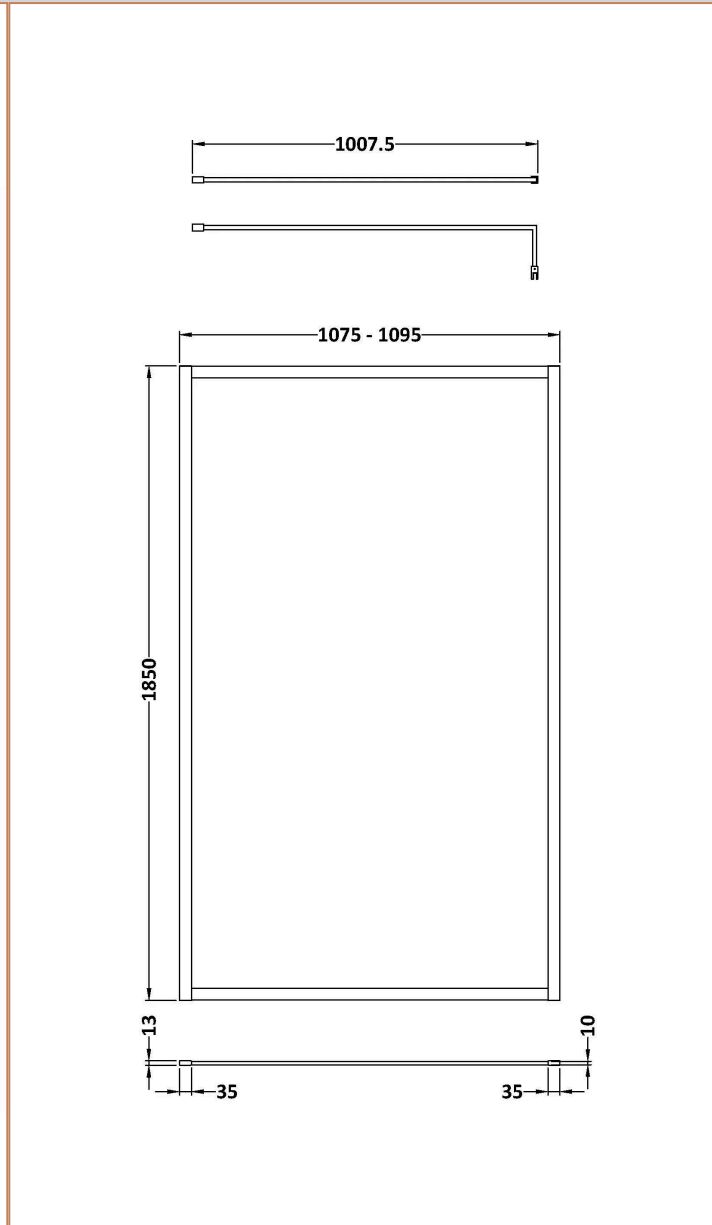

Sales Code: WRFGM1811

Barcode: 5056883735718

Brand: nuie

Description: Full Frame Wetroom Screen 1850x1100x8mm

Product Dimensions

Product	1850 x 1100 x 13mm (H x W x D)
Packaged	550 x 550 x 550mm (H x W x D)
Packaged Weight	0 kg

Product Details

Country of Origin	China
Product Material	Aluminium
Colour/Finish	Brushed Pewter
Style	Contemporary
Adjustment Max	1093
Adjustment Min	1075
Ce Certified	Yes
Enclosure Design	Framed
Frame Finish	Brushed Pewter
Glass Thickness	8 mm
Handles Included	No