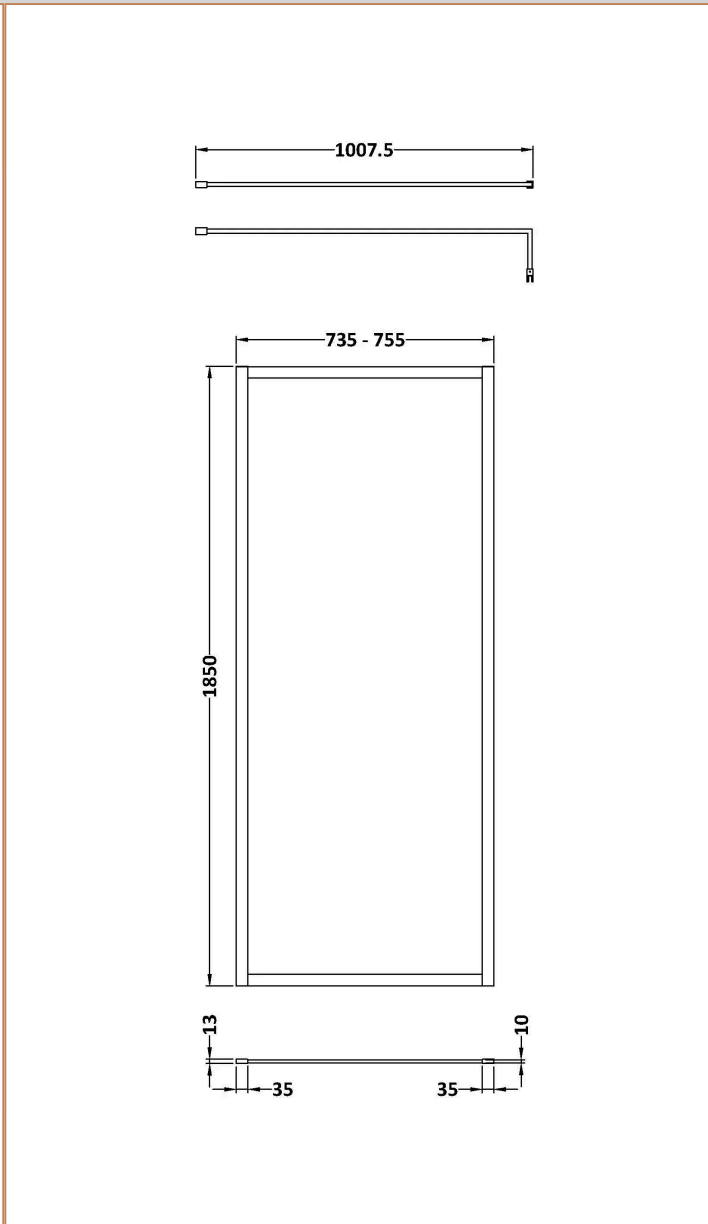

Sales Code: WRFGM1876

Barcode: 5056883735756

Brand: nuie

Description: Full Frame Wetroom Screen 1850x760x8mm

Product Dimensions

Product	1850 x 760 x 13mm (H x W x D)
Packaged	550 x 550 x 550mm (H x W x D)
Packaged Weight	0 kg

Product Details

Country of Origin	China
Product Material	Aluminium
Colour/Finish	Brushed Pewter
Style	Contemporary
Adjustment Max	760
Adjustment Min	740
Ce Certified	Yes
Enclosure Design	Framed
Frame Finish	Brushed Pewter
Glass Thickness	8 mm
Handles Included	No