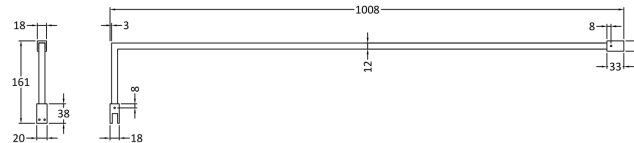

Sales Code: FIX025

Description: Wetroom Screen Support Arm Brass

Product Dimensions

Height (mm):	15
Width (mm):	150
Depth (mm):	1000
Nett Weight (kg):	0.67

Packaging Dimensions

Height (mm):	35
Width (mm):	160
Length (mm):	1020
Gross Weight (kg):	0.7

Packaging Data

Box Colour:	Brown Cardboard Box
Box Qty:	1
Label Size:	100 x 50
Label Colour:	White Label
Label Qty:	1

Outer Box Dimensions (If Applicable)

Height (mm):	
Width (mm):	
Depth (mm):	
Length (mm):	
Gross Weight (kg):	
Barcode:	5056462611884

Product Details

Country of Origin:	China
Fitting Instruction:	No
CE & UKCA:	N/A
Profile Material:	Stainless Steel
Profile Finish:	Brushed Brass
Adjustments (mm):	N/A
Entry Width (mm):	N/A
Swing In Dim (mm):	N/A
Swing Out Dim (mm):	N/A
Radius (mm):	Not Applicable
Glass Thickness (mm):	
Easy Fit:	Not Applicable
Easy Clean:	Not Applicable
Handle Style:	Not Applicable
Handle Material:	Not Applicable
Enclosure Design:	Not Applicable
Wheel Type:	Not Applicable
Support Bar Included:	
Extras:	None