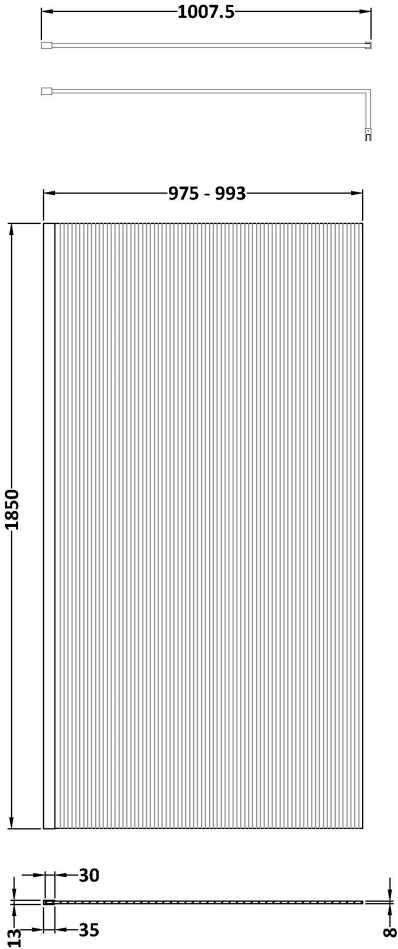

Sales Code: WRFL18510BB

Description: 1000X1850 Fluted Wetroom Screen Inc' Bar

Packaging Details

Barcode: 5056462679686

Sales Code: WRFL18510

Description: 1000X1850 Fluted Wetroom Screen Inc' Bar

Product Dimensions

Height (mm):	1850
Width (mm):	1000
Depth (mm):	14
Nett Weight (kg):	42.5

Packaging Dimensions

Height (mm):	65
Width (mm):	1045
Length (mm):	1920
Gross Weight (kg):	42.5

Packaging Data

Box Colour:	Brown Cardboard Box - Printed
Box Qty:	1
Label Size:	100 x 50
Label Colour:	Not Applicable
Label Qty:	0

Outer Box Dimensions (If Applicable)

Height (mm):	
Width (mm):	
Depth (mm):	
Length (mm):	
Gross Weight (kg):	
Barcode:	5056462661223

Product Details

Country of Origin:	China
Fitting Instruction:	No
CE & UKCA:	Yes
Profile Material:	Aluminium
Profile Finish:	Polished Chrome
Adjustments (mm):	975mm - 993mm
Entry Width (mm):	N/A
Swing In Dim (mm):	N/A
Swing Out Dim (mm):	N/A
Radius (mm):	Not Applicable
Glass Thickness (mm):	8
Easy Fit:	No
Easy Clean:	No
Handle Style:	Not Applicable
Handle Material:	Not Applicable
Enclosure Design:	Fluted
Wheel Type:	Not Applicable
Support Bar Included:	Support Bar Included
Extras:	None

Sales Code: WRSF013

Description: 1850 Wetroom Wall Channel Brass

Product Dimensions

Height (mm):	1850
Width (mm):	
Depth (mm):	
Nett Weight (kg):	0.6

Packaging Dimensions

Height (mm):	60
Width (mm):	185
Length (mm):	1860
Gross Weight (kg):	0.6