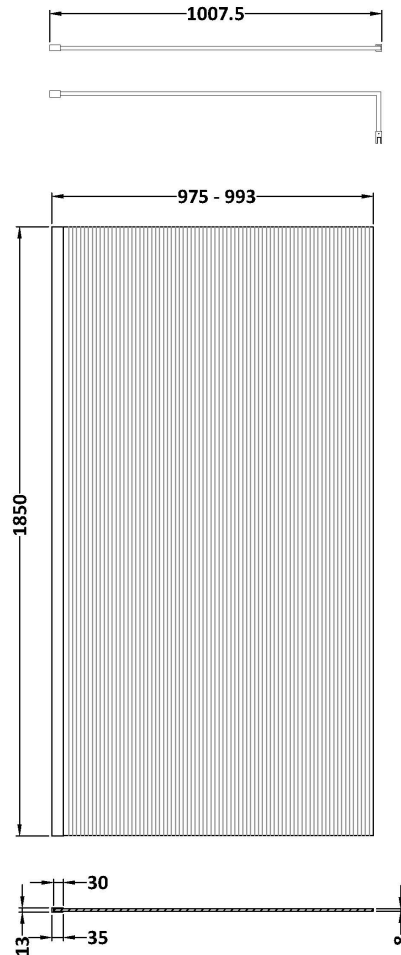

Sales Code: WRFL18510BB

Description: 1000X1850 Fluted Wetroom Screen Inc' Bar

Packaging Details

Barcode: 5056462679686

Sales Code: WRFL18510

Description: 1000X1850 Fluted Wetroom Screen Inc' Bar

Product Dimensions

Height (mm):	1850
Width (mm):	1000
Depth (mm):	14
Nett Weight (kg):	42.5

Packaging Dimensions

Height (mm):	65
Width (mm):	1045
Length (mm):	1920
Gross Weight (kg):	42.5

Packaging Data

Box Colour:	Brown Cardboard Box - Printed
Box Qty:	1
Label Size:	100 x 50
Label Colour:	Not Applicable
Label Qty:	0

Outer Box Dimensions (If Applicable)

Height (mm):	
Width (mm):	
Depth (mm):	
Length (mm):	
Gross Weight (kg):	
Barcode:	5056462661223

Product Details

Country of Origin:	China
Fitting Instruction:	No
CE & UKCA:	Yes
Profile Material:	Aluminium
Profile Finish:	Polished Chrome
Adjustments (mm):	975mm - 993mm
Entry Width (mm):	N/A
Swing In Dim (mm):	N/A
Swing Out Dim (mm):	N/A
Radius (mm):	Not Applicable
Glass Thickness (mm):	8
Easy Fit:	No
Easy Clean:	No
Handle Style:	Not Applicable
Handle Material:	Not Applicable
Enclosure Design:	Fluted
Wheel Type:	Not Applicable
Support Bar Included:	Support Bar Included
Extras:	None

Sales Code: WRSF013

Description: 1850 Wetroom Wall Channel Brass

Product Dimensions

Height (mm):	1850
Width (mm):	
Depth (mm):	
Nett Weight (kg):	0.6

Packaging Dimensions

Height (mm):	60
Width (mm):	185
Length (mm):	1860
Gross Weight (kg):	0.6