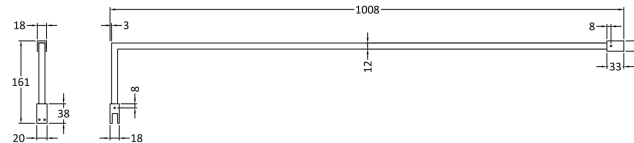

**Outer Box Dimensions (If Applicable)**

|                    |               |
|--------------------|---------------|
| Height (mm):       |               |
| Width (mm):        |               |
| Depth (mm):        |               |
| Length (mm):       |               |
| Gross Weight (kg): |               |
| Barcode:           | 5056211897224 |

**Product Details**

|                       |                          |
|-----------------------|--------------------------|
| Country of Origin:    | China                    |
| Fitting Instruction:  | No                       |
| CE & UKCA:            | N/A                      |
| Profile Material:     | Aluminium                |
| Profile Finish:       | Matt Black               |
| Adjustments (mm):     | 18mm                     |
| Entry Width (mm):     | N/A                      |
| Swing In Dim (mm):    | N/A                      |
| Swing Out Dim (mm):   | N/A                      |
| Radius (mm):          | Not Applicable           |
| Glass Thickness (mm): |                          |
| Easy Fit:             | Not Applicable           |
| Easy Clean:           | Not Applicable           |
| Handle Style:         | Not Applicable           |
| Handle Material:      | Not Applicable           |
| Enclosure Design:     | Not Applicable           |
| Wheel Type:           | Not Applicable           |
| Support Bar Included: | Support Bar Not Included |
| Extras:               | None                     |

### Product Dimensions

|                   |      |
|-------------------|------|
| Height (mm):      | 15   |
| Width (mm):       | 150  |
| Depth (mm):       | 1000 |
| Nett Weight (kg): | 0.67 |