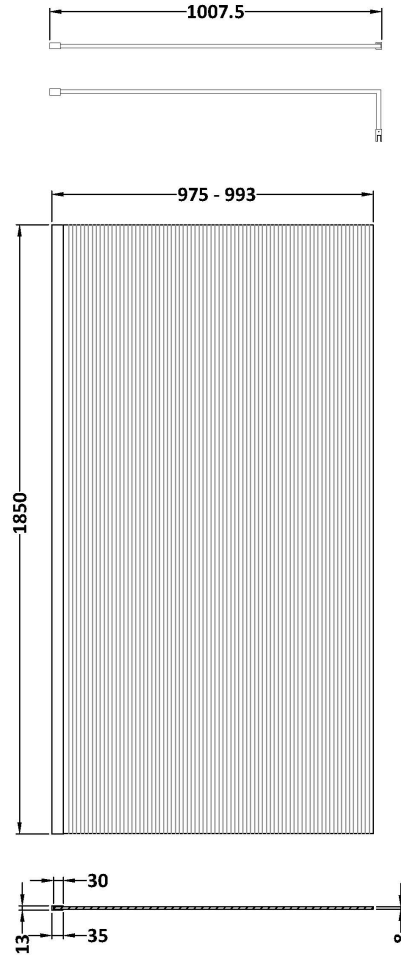

### Packaging Details

Barcode: 5056462679624

Sales Code: WRFL18510

Description: 1000X1850 Fluted Wetroom Screen Inc' Bar

**Product Dimensions**

|                   |      |
|-------------------|------|
| Height (mm):      | 1850 |
| Width (mm):       | 1000 |
| Depth (mm):       | 14   |
| Nett Weight (kg): | 42.5 |

**Packaging Dimensions**

|                    |      |
|--------------------|------|
| Height (mm):       | 65   |
| Width (mm):        | 1045 |
| Length (mm):       | 1920 |
| Gross Weight (kg): | 42.5 |

**Outer Box Dimensions (If Applicable)**

|                    |               |
|--------------------|---------------|
| Height (mm):       |               |
| Width (mm):        |               |
| Depth (mm):        |               |
| Length (mm):       |               |
| Gross Weight (kg): |               |
| Barcode:           | 5056462661223 |

**Packaging Dimensions**

|                    |      |
|--------------------|------|
| Height (mm):       | 60   |
| Width (mm):        | 185  |
| Length (mm):       | 1860 |
| Gross Weight (kg): | 0.6  |