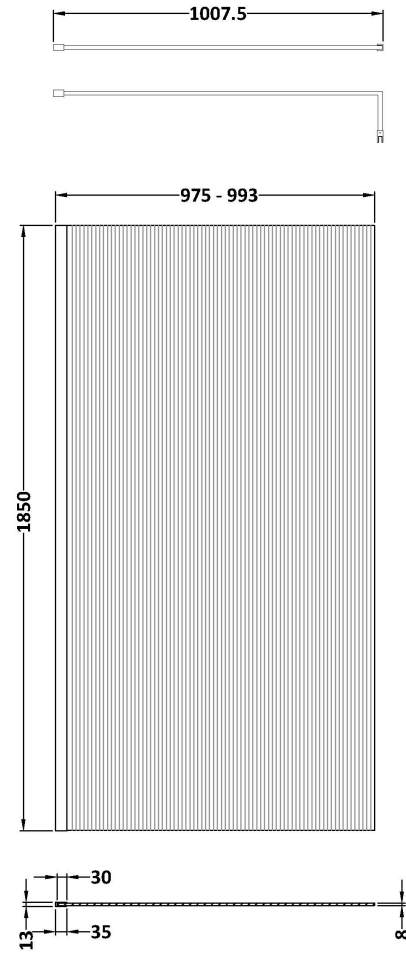

### Packaging Details

Barcode: 5056462679624

Sales Code: WRFL18510

Description: 1000X1850 Fluted Wetroom Screen Inc' Bar

**Product Dimensions**

|                   |      |
|-------------------|------|
| Height (mm):      | 1850 |
| Width (mm):       | 1000 |
| Depth (mm):       | 14   |
| Nett Weight (kg): | 42.5 |

**Packaging Dimensions**

|                    |      |
|--------------------|------|
| Height (mm):       | 65   |
| Width (mm):        | 1045 |
| Length (mm):       | 1920 |
| Gross Weight (kg): | 42.5 |

**Outer Box Dimensions (If Applicable)**

|                    |               |
|--------------------|---------------|
| Height (mm):       |               |
| Width (mm):        |               |
| Depth (mm):        |               |
| Length (mm):       |               |
| Gross Weight (kg): |               |
| Barcode:           | 5056462661223 |

**Packaging Dimensions**

|                    |      |
|--------------------|------|
| Height (mm):       | 60   |
| Width (mm):        | 185  |
| Length (mm):       | 1860 |
| Gross Weight (kg): | 0.6  |