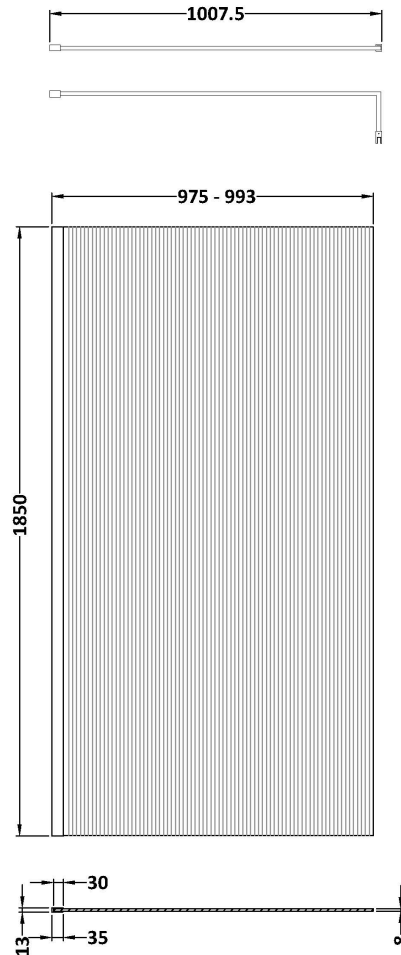

Sales Code: WRFL18510

Description: 1000X1850 Fluted Wetroom Screen Inc' Bar

**Product Dimensions**

Height (mm):	1850
Width (mm):	1000
Depth (mm):	14
Nett Weight (kg):	42.5

**Packaging Dimensions**

Height (mm):	65
Width (mm):	1045
Length (mm):	1920
Gross Weight (kg):	42.5

**Packaging Data**

Box Colour:	Brown Cardboard Box - Printed
Box Qty:	1
Label Size:	100 x 50
Label Colour:	Not Applicable
Label Qty:	0

**Outer Box Dimensions (If Applicable)**

Height (mm):	
Width (mm):	
Depth (mm):	
Length (mm):	
Gross Weight (kg):	
Barcode:	5056462661223

**Product Details**

Country of Origin:	China
Fitting Instruction:	No
CE & UKCA:	Yes
Profile Material:	Aluminium
Profile Finish:	Polished Chrome
Adjustments (mm):	975mm - 993mm
Entry Width (mm):	N/A
Swing In Dim (mm):	N/A
Swing Out Dim (mm):	N/A
Radius (mm):	Not Applicable
Glass Thickness (mm):	8
Easy Fit:	No
Easy Clean:	No
Handle Style:	Not Applicable
Handle Material:	Not Applicable
Enclosure Design:	Fluted
Wheel Type:	Not Applicable
Support Bar Included:	Support Bar Included
Extras:	None