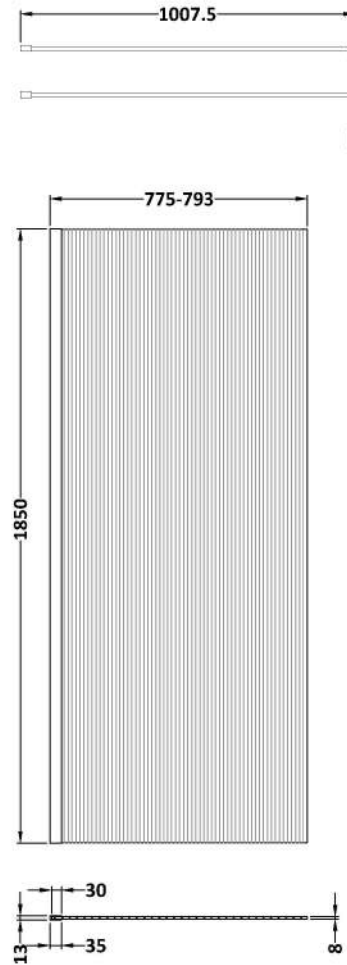

Sales Code: WRFL18580

Description: 800X1850 Fluted Wetroom Screen Inc' Bar

**Product Dimensions**

Height (mm):	1850
Width (mm):	800
Depth (mm):	13
Nett Weight (kg):	34

**Packaging Dimensions**

Height (mm):	65
Width (mm):	850
Length (mm):	1920
Gross Weight (kg):	34

**Packaging Data**

Box Colour:	Brown Cardboard Box - Printed
Box Qty:	1
Label Size:	100 x 50
Label Colour:	Not Applicable
Label Qty:	0

**Outer Box Dimensions (If Applicable)**

Height (mm):	
Width (mm):	
Depth (mm):	
Length (mm):	
Gross Weight (kg):	
Barcode:	5056462661209

**Product Details**

Country of Origin:	China
Fitting Instruction:	
CE & UKCA:	Yes
Profile Material:	Aluminium
Profile Finish:	Chrome
Adjustments (mm):	775mm - 793mm
Entry Width (mm):	N/A
Swing In Dim (mm):	N/A
Swing Out Dim (mm):	N/A
Radius (mm):	Not Applicable
Glass Thickness (mm):	8
Easy Fit:	No
Easy Clean:	No
Handle Style:	Not Applicable
Handle Material:	Not Applicable
Enclosure Design:	Fluted
Wheel Type:	Not Applicable
Support Bar Included:	Support Bar Included
Extras:	None