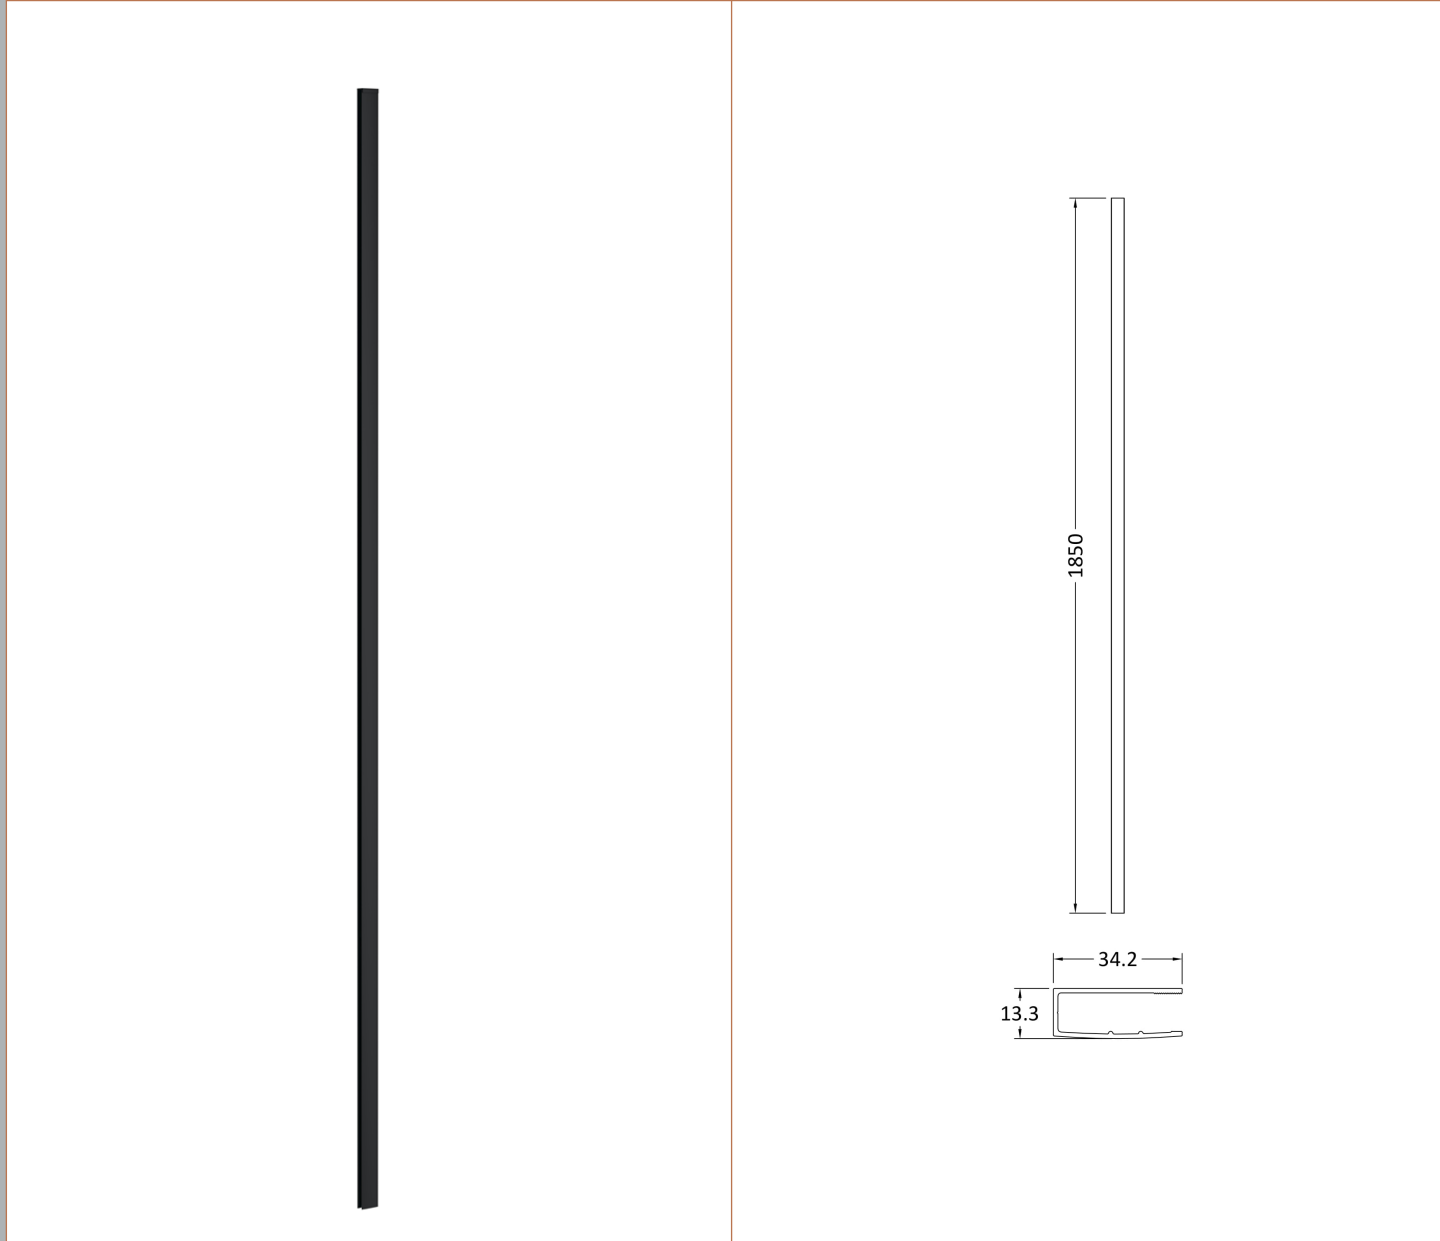

Height (mm):	1850
Width (mm):	800
Depth (mm):	14
Nett Weight (kg):	34

Packaging Dimensions

Height (mm):	60
Width (mm):	850
Length (mm):	1920
Gross Weight (kg):	34

Packaging Data

Box Colour:	Brown Cardboard Box - Printed
Box Qty:	1
Label Size:	100 x 50
Label Colour:	Not Applicable
Label Qty:	0

Outer Box Dimensions (If Applicable)

Height (mm):	
Width (mm):	
Depth (mm):	
Length (mm):	
Gross Weight (kg):	
Barcode:	5056462661209

Product Details

Country of Origin:	China
Fitting Instruction:	No
CE & UKCA:	Yes
Profile Material:	Aluminium
Profile Finish:	Polished Chrome
Adjustments (mm):	775mm - 793mm
Entry Width (mm):	N/A
Swing In Dim (mm):	N/A
Swing Out Dim (mm):	N/A
Radius (mm):	Not Applicable
Glass Thickness (mm):	8
Easy Fit:	No
Easy Clean:	No
Handle Style:	Not Applicable
Handle Material:	Not Applicable
Enclosure Design:	Fluted
Wheel Type:	Not Applicable
Support Bar Included:	Support Bar Included
Extras:	None

Sales Code: WRSF009

Description: 1850 Wetroom Wall Channel Black

Product Dimensions

Height (mm):	1850
Width (mm):	
Depth (mm):	
Nett Weight (kg):	0.6

Packaging Dimensions

Height (mm):	60
Width (mm):	185
Length (mm):	1860
Gross Weight (kg):	0.6

Product Details

Country of Origin:	China
Fitting Instruction:	No
CE & UKCA:	N/A
Profile Material:	Aluminium
Profile Finish:	Matt Black
Adjustments (mm):	18mm
Entry Width (mm):	N/A
Swing In Dim (mm):	N/A
Swing Out Dim (mm):	N/A
Radius (mm):	Not Applicable
Glass Thickness (mm):	
Easy Fit:	Not Applicable
Easy Clean:	Not Applicable
Handle Style:	Not Applicable
Handle Material:	Not Applicable
Enclosure Design:	Not Applicable
Wheel Type:	Not Applicable
Support Bar Included:	Support Bar Not Included
Extras:	None