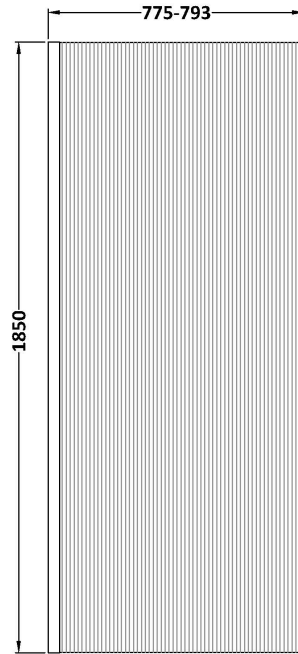

Sales Code: WRFL18580BP

Description: 800X1850 Fluted Wetroom Screen Inc' Bar

Packaging Details

Barcode: 5056462679600

Sales Code: WRFL18580

Description: 800X1850 Fluted Wetroom Screen Inc' Bar

Product Dimensions

Height (mm):	1850
Width (mm):	800
Depth (mm):	14
Nett Weight (kg):	34

Packaging Dimensions

Height (mm):	60
Width (mm):	850
Length (mm):	1920
Gross Weight (kg):	34

Packaging Data

Box Colour:	Brown Cardboard Box - Printed
Box Qty:	1
Label Size:	100 x 50
Label Colour:	Not Applicable
Label Qty:	0

Outer Box Dimensions (If Applicable)

Height (mm):	
Width (mm):	
Depth (mm):	
Length (mm):	
Gross Weight (kg):	
Barcode:	5056462661209

Product Details

Country of Origin:	China
Fitting Instruction:	No
CE & UKCA:	Yes
Profile Material:	Aluminium
Profile Finish:	Polished Chrome
Adjustments (mm):	775mm - 793mm
Entry Width (mm):	N/A
Swing In Dim (mm):	N/A
Swing Out Dim (mm):	N/A
Radius (mm):	Not Applicable
Glass Thickness (mm):	8
Easy Fit:	No
Easy Clean:	No
Handle Style:	Not Applicable
Handle Material:	Not Applicable
Enclosure Design:	Fluted
Wheel Type:	Not Applicable
Support Bar Included:	Support Bar Included
Extras:	None

Sales Code: WRSF009

Description: 1850 Wetroom Wall Channel Black

Product Dimensions

Height (mm):	1850
Width (mm):	
Depth (mm):	
Nett Weight (kg):	0.6

Packaging Dimensions

Height (mm):	60
Width (mm):	185
Length (mm):	1860
Gross Weight (kg):	0.6