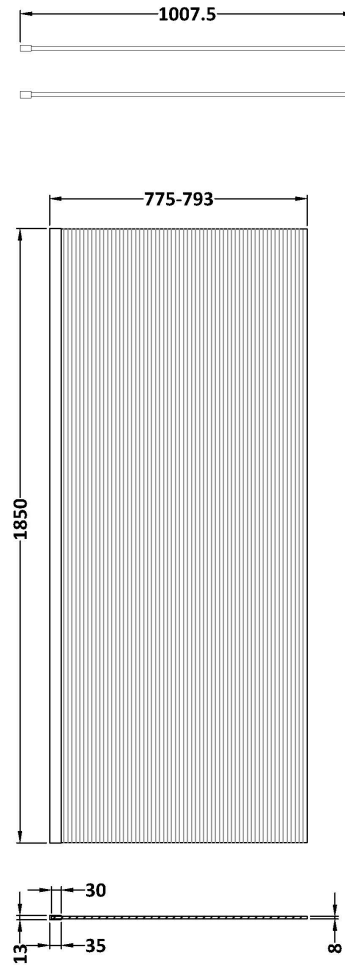

Sales Code: WRFL18580BP

Description: 800X1850 Fluted Wetroom Screen Inc' Bar

Packaging Details

Barcode: 5056462679600

Sales Code: WRFL18580

Description: 800X1850 Fluted Wetroom Screen Inc' Bar

Product Dimensions

Height (mm):	1850
Width (mm):	800
Depth (mm):	14
Nett Weight (kg):	34

Packaging Dimensions

Height (mm):	60
Width (mm):	850
Length (mm):	1920
Gross Weight (kg):	34

Packaging Data

Box Colour:	Brown Cardboard Box - Printed
Box Qty:	1
Label Size:	100 x 50
Label Colour:	Not Applicable
Label Qty:	0

Outer Box Dimensions (If Applicable)

Height (mm):	
Width (mm):	
Depth (mm):	
Length (mm):	
Gross Weight (kg):	
Barcode:	5056462661209

Product Details

Country of Origin:	China
Fitting Instruction:	No
CE & UKCA:	Yes
Profile Material:	Aluminium
Profile Finish:	Polished Chrome
Adjustments (mm):	775mm - 793mm
Entry Width (mm):	N/A
Swing In Dim (mm):	N/A
Swing Out Dim (mm):	N/A
Radius (mm):	Not Applicable
Glass Thickness (mm):	8
Easy Fit:	No
Easy Clean:	No
Handle Style:	Not Applicable
Handle Material:	Not Applicable
Enclosure Design:	Fluted
Wheel Type:	Not Applicable
Support Bar Included:	Support Bar Included
Extras:	None

Sales Code: WRSF009

Description: 1850 Wetroom Wall Channel Black

Product Dimensions

Height (mm):	1850
Width (mm):	
Depth (mm):	
Nett Weight (kg):	0.6

Packaging Dimensions

Height (mm):	60
Width (mm):	185
Length (mm):	1860
Gross Weight (kg):	0.6