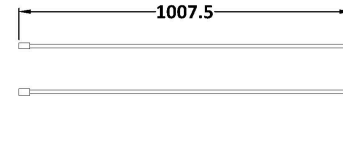

Sales Code: WRFL18580BP

Description: 800X1850 Fluted Wetroom Screen Inc' Bar

Packaging Details

Barcode: 5056462679600

Sales Code: WRFL18580

Description: 800X1850 Fluted Wetroom Screen Inc' Bar

Product Dimensions

Height (mm):	1850
Width (mm):	800
Depth (mm):	14
Nett Weight (kg):	34

Packaging Dimensions

Height (mm):	60
Width (mm):	850
Length (mm):	1920
Gross Weight (kg):	34

Packaging Data

Box Colour:	Brown Cardboard Box - Printed
Box Qty:	1
Label Size:	100 x 50
Label Colour:	Not Applicable
Label Qty:	0

Outer Box Dimensions (If Applicable)

Height (mm):	
Width (mm):	
Depth (mm):	
Length (mm):	
Gross Weight (kg):	
Barcode:	5056462661209

Product Details

Country of Origin:	China
Fitting Instruction:	No
CE & UKCA:	Yes
Profile Material:	Aluminium
Profile Finish:	Polished Chrome
Adjustments (mm):	775mm - 793mm
Entry Width (mm):	N/A
Swing In Dim (mm):	N/A
Swing Out Dim (mm):	N/A
Radius (mm):	Not Applicable
Glass Thickness (mm):	8
Easy Fit:	No
Easy Clean:	No
Handle Style:	Not Applicable
Handle Material:	Not Applicable
Enclosure Design:	Fluted
Wheel Type:	Not Applicable
Support Bar Included:	Support Bar Included
Extras:	None

Sales Code: WRSF009

Description: 1850 Wetroom Wall Channel Black

Product Dimensions

Height (mm):	1850
Width (mm):	
Depth (mm):	
Nett Weight (kg):	0.6

Packaging Dimensions

Height (mm):	60
Width (mm):	185
Length (mm):	1860
Gross Weight (kg):	0.6