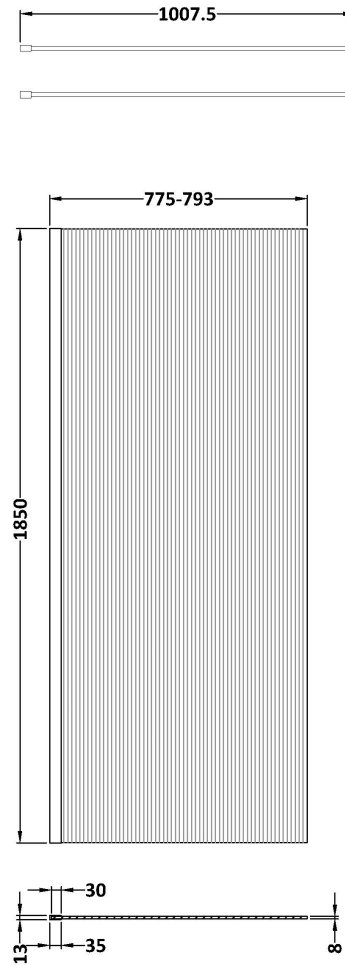

Sales Code: WRFL18580

Description: 800X1850 Fluted Wetroom Screen Inc' Bar

**Product Dimensions**

Height (mm):	1850
Width (mm):	800
Depth (mm):	14
Nett Weight (kg):	34

**Packaging Dimensions**

Height (mm):	60
Width (mm):	850
Length (mm):	1920
Gross Weight (kg):	34

**Packaging Data**

Box Colour:	Brown Cardboard Box - Printed
Box Qty:	1
Label Size:	100 x 50
Label Colour:	Not Applicable
Label Qty:	0

**Outer Box Dimensions (If Applicable)**

Height (mm):	
Width (mm):	
Depth (mm):	
Length (mm):	
Gross Weight (kg):	
Barcode:	5056462661209

**Product Details**

Country of Origin:	China
Fitting Instruction:	No
CE Approval:	Yes
Profile Material:	Aluminium
Profile Finish:	Polished Chrome
Adjustments (mm):	775mm - 793mm
Entry Width (mm):	N/A
Swing In Dim (mm):	N/A
Swing Out Dim (mm):	N/A
Radius (mm):	Not Applicable
Glass Thickness (mm):	8
Easy Fit:	No
Easy Clean:	No
Handle Style:	Not Applicable
Handle Material:	Not Applicable
Enclosure Design:	Fluted
Wheel Type:	Not Applicable
Support Bar Included:	Support Bar Included
Extras:	None