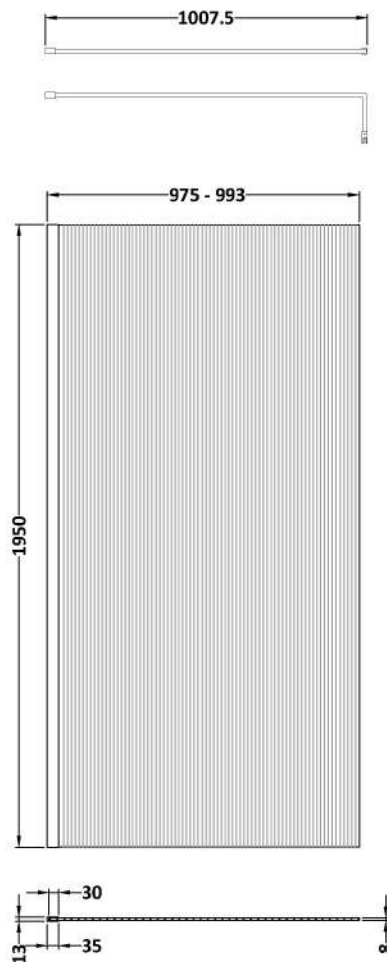

Sales Code: WRFL19510BP

Description: 1000X1950 Fluted Wetroom Screen Inc' Bar

Packaging Details

Barcode: 5056462679655

Sales Code: WRFL19510

Description: 1000X1950 Fluted Wetroom Screen Inc' Bar

Product Dimensions

Height (mm):	1950
Width (mm):	1000
Depth (mm):	14
Nett Weight (kg):	44.8

Packaging Dimensions

Height (mm):	65
Width (mm):	1050
Length (mm):	2010
Gross Weight (kg):	44.8

Packaging Data

Box Colour:	Brown Cardboard Box - Printed
Box Qty:	1
Label Size:	100 x 50
Label Colour:	Not Applicable
Label Qty:	0

Outer Box Dimensions (If Applicable)

Height (mm):	
Width (mm):	
Depth (mm):	
Length (mm):	
Gross Weight (kg):	
Barcode:	5056462661230

Product Details

Country of Origin:	China
Fitting Instruction:	No
CE & UKCA:	Yes
Profile Material:	Aluminium
Profile Finish:	Polished Chrome
Adjustments (mm):	975mm-993mm
Entry Width (mm):	N/A
Swing In Dim (mm):	N/A
Swing Out Dim (mm):	N/A
Radius (mm):	Not Applicable
Glass Thickness (mm):	8
Easy Fit:	No
Easy Clean:	Yes
Handle Style:	Not Applicable
Handle Material:	Not Applicable
Enclosure Design:	Fluted
Wheel Type:	Not Applicable
Support Bar Included:	Support Bar Included
Extras:	None

Sales Code: WRSF004

Description: 1950 Wetroom Wall Channel Black

Product Dimensions

Height (mm):	1950
Width (mm):	34
Depth (mm):	13
Nett Weight (kg):	1.01

Packaging Dimensions

Height (mm):	45
Width (mm):	185
Length (mm):	1970
Gross Weight (kg):	1.42