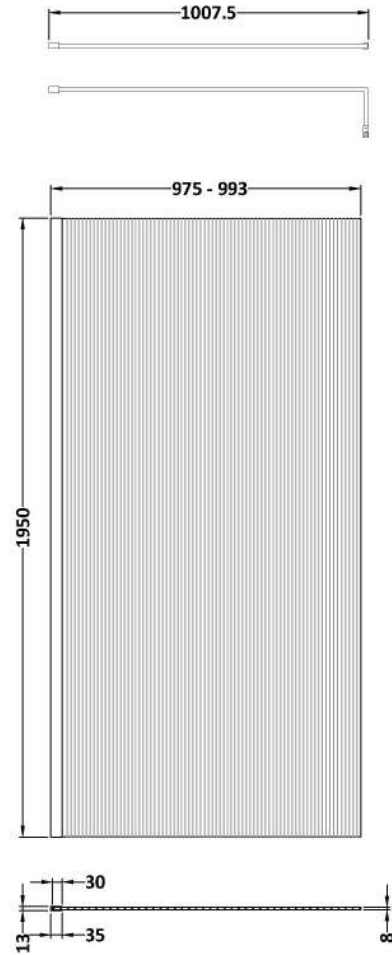

Sales Code: WRFL19510BP

Description: 1000X1950 Fluted Wetroom Screen Inc' Bar

Packaging Details

Barcode: 5056462679655

Sales Code: WRFL19510

Description: 1000X1950 Fluted Wetroom Screen Inc' Bar

Product Dimensions

Height (mm):	1950
Width (mm):	1000
Depth (mm):	14
Nett Weight (kg):	44.8

Packaging Dimensions

Height (mm):	65
Width (mm):	1050
Length (mm):	2010
Gross Weight (kg):	44.8

Packaging Data

Box Colour:	Brown Cardboard Box - Printed
Box Qty:	1
Label Size:	100 x 50
Label Colour:	Not Applicable
Label Qty:	0

Outer Box Dimensions (If Applicable)

Height (mm):	
Width (mm):	
Depth (mm):	
Length (mm):	
Gross Weight (kg):	
Barcode:	5056462661230

Product Details

Country of Origin:	China
Fitting Instruction:	No
CE & UKCA:	Yes
Profile Material:	Aluminium
Profile Finish:	Polished Chrome
Adjustments (mm):	975mm-993mm
Entry Width (mm):	N/A
Swing In Dim (mm):	N/A
Swing Out Dim (mm):	N/A
Radius (mm):	Not Applicable
Glass Thickness (mm):	8
Easy Fit:	No
Easy Clean:	Yes
Handle Style:	Not Applicable
Handle Material:	Not Applicable
Enclosure Design:	Fluted
Wheel Type:	Not Applicable
Support Bar Included:	Support Bar Included
Extras:	None

Sales Code: WRSF004

Description: 1950 Wetroom Wall Channel Black

Product Dimensions

Height (mm):	1950
Width (mm):	34
Depth (mm):	13
Nett Weight (kg):	1.01

Packaging Dimensions

Height (mm):	45
Width (mm):	185
Length (mm):	1970
Gross Weight (kg):	1.42