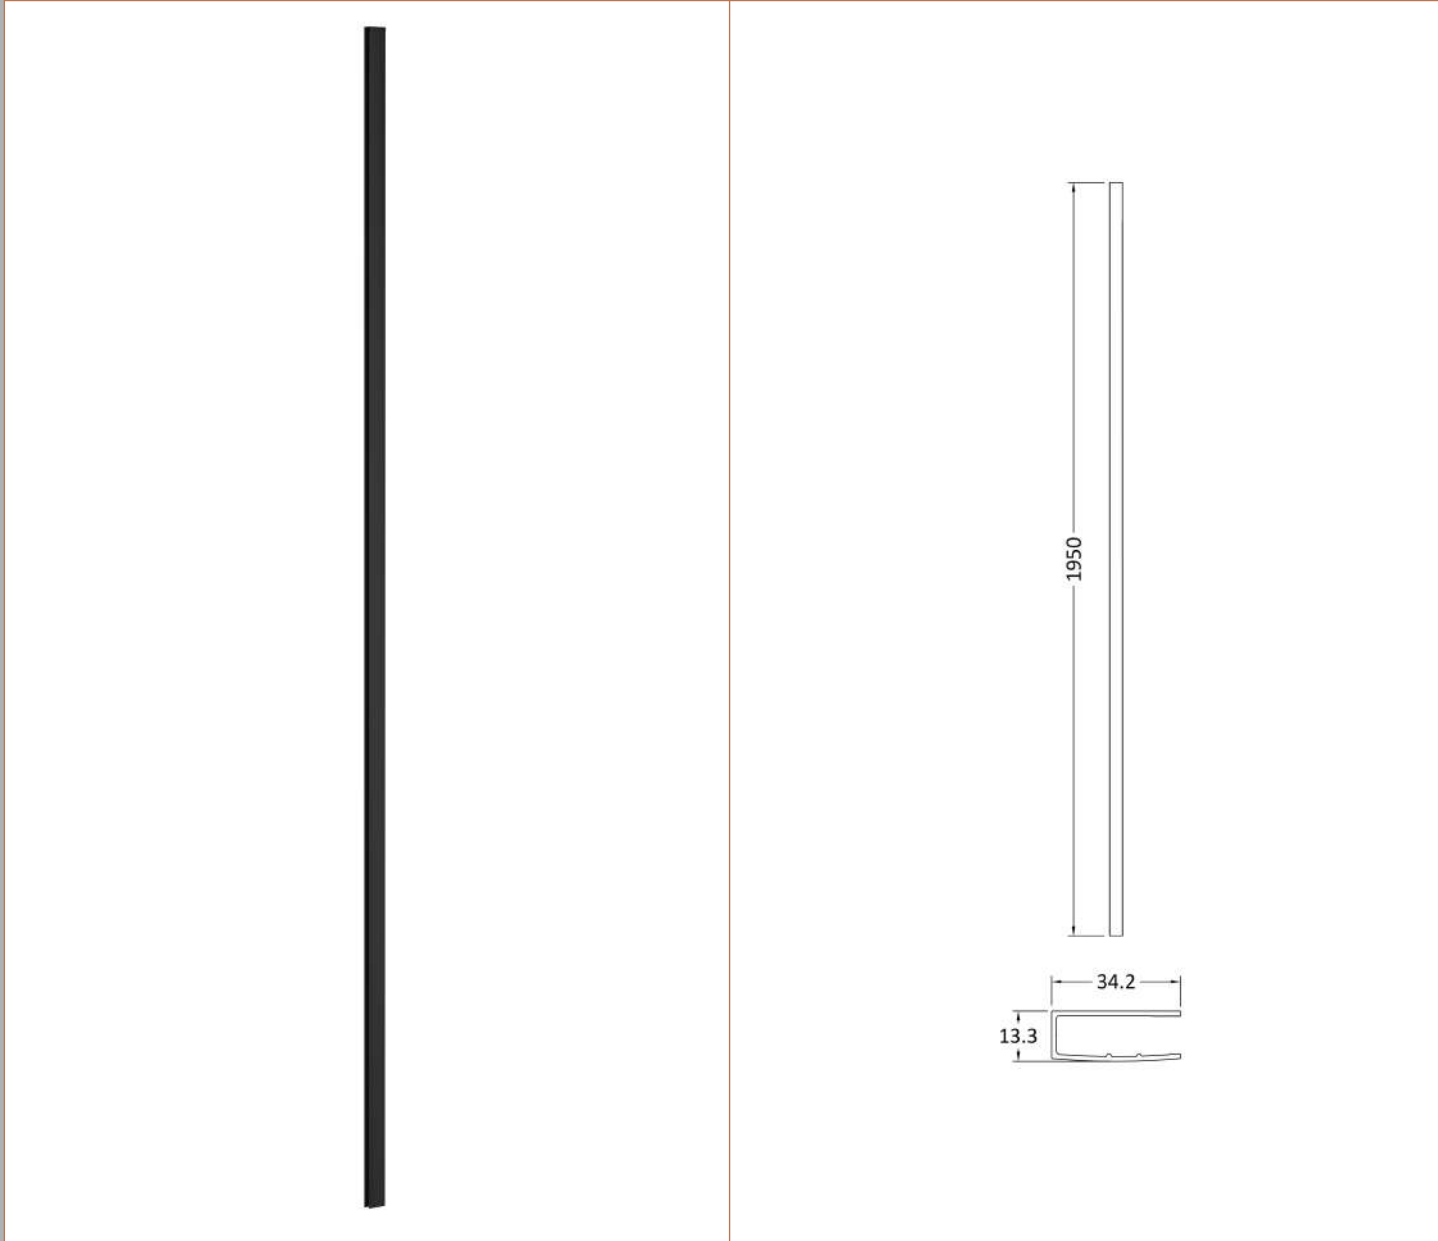

Height (mm):	1950
Width (mm):	1000
Depth (mm):	14
Nett Weight (kg):	44.8

Packaging Dimensions

Height (mm):	65
Width (mm):	1050
Length (mm):	2010
Gross Weight (kg):	44.8

Packaging Data

Box Colour:	Brown Cardboard Box - Printed
Box Qty:	1
Label Size:	100 x 50
Label Colour:	Not Applicable
Label Qty:	0

Outer Box Dimensions (If Applicable)

Height (mm):	
Width (mm):	
Depth (mm):	
Length (mm):	
Gross Weight (kg):	
Barcode:	5056462661230

Product Details

Country of Origin:	China
Fitting Instruction:	No
CE & UKCA:	Yes
Profile Material:	Aluminium
Profile Finish:	Polished Chrome
Adjustments (mm):	975mm-993mm
Entry Width (mm):	N/A
Swing In Dim (mm):	N/A
Swing Out Dim (mm):	N/A
Radius (mm):	Not Applicable
Glass Thickness (mm):	8
Easy Fit:	No
Easy Clean:	Yes
Handle Style:	Not Applicable
Handle Material:	Not Applicable
Enclosure Design:	Fluted
Wheel Type:	Not Applicable
Support Bar Included:	Support Bar Included
Extras:	None

Sales Code: WRSF004

Description: 1950 Wetroom Wall Channel Black

Product Dimensions

Height (mm):	1950
Width (mm):	34
Depth (mm):	13
Nett Weight (kg):	1.01

Packaging Dimensions

Height (mm):	45
Width (mm):	185
Length (mm):	1970
Gross Weight (kg):	1.42

Product Details

Country of Origin:	China
Fitting Instruction:	No
CE & UKCA:	N/A
Profile Material:	Aluminium
Profile Finish:	Matt Black
Adjustments (mm):	18mm
Entry Width (mm):	N/A
Swing In Dim (mm):	N/A
Swing Out Dim (mm):	N/A
Radius (mm):	Not Applicable
Glass Thickness (mm):	
Easy Fit:	Not Applicable
Easy Clean:	Not Applicable
Handle Style:	Not Applicable
Handle Material:	Not Applicable
Enclosure Design:	Not Applicable
Wheel Type:	Not Applicable
Support Bar Included:	Support Bar Not Included
Extras:	None