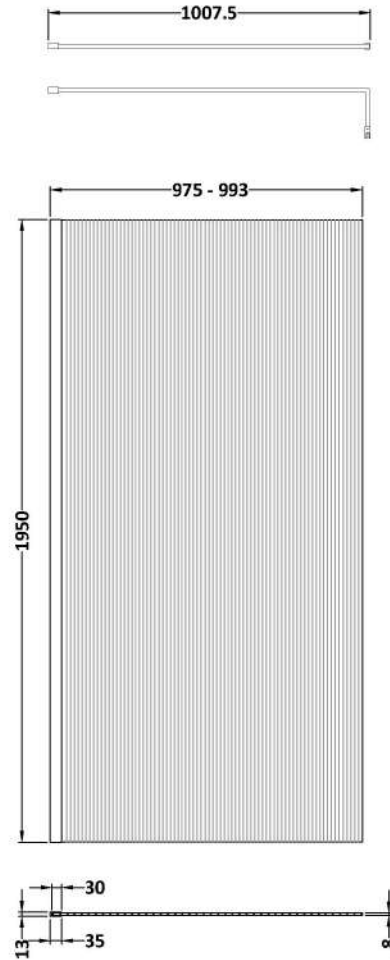

Sales Code: WRFL19510

Description: 1000X1950 Fluted Wetroom Screen Inc' Bar

Product Dimensions

Height (mm):	1950
Width (mm):	1000
Depth (mm):	14
Nett Weight (kg):	44.8

Packaging Dimensions

Height (mm):	65
Width (mm):	1050
Length (mm):	2010
Gross Weight (kg):	44.8

Packaging Data

Box Colour:	Brown Cardboard Box - Printed
Box Qty:	1
Label Size:	100 x 50
Label Colour:	Not Applicable
Label Qty:	0

Outer Box Dimensions (If Applicable)

Height (mm):	
Width (mm):	
Depth (mm):	
Length (mm):	
Gross Weight (kg):	
Barcode:	5056462661230

Product Details

Country of Origin:	China
Fitting Instruction:	No
CE & UKCA:	Yes
Profile Material:	Aluminium
Profile Finish:	Polished Chrome
Adjustments (mm):	975mm-993mm
Entry Width (mm):	N/A
Swing In Dim (mm):	N/A
Swing Out Dim (mm):	N/A
Radius (mm):	Not Applicable
Glass Thickness (mm):	8
Easy Fit:	No
Easy Clean:	Yes
Handle Style:	Not Applicable
Handle Material:	Not Applicable
Enclosure Design:	Fluted
Wheel Type:	Not Applicable
Support Bar Included:	Support Bar Included
Extras:	None