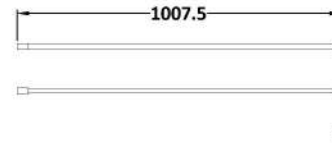

### Product Dimensions

Height (mm):	1950
Width (mm):	800
Depth (mm):	14
Nett Weight (kg):	35.9

### Packaging Dimensions

Height (mm):	65
Width (mm):	850
Length (mm):	2010
Gross Weight (kg):	35.9

### Outer Box Dimensions (If Applicable)

Height (mm):	
Width (mm):	
Depth (mm):	
Length (mm):	
Gross Weight (kg):	
Barcode:	5056462661247

Sales Code: WRSF015

Description: 1950 Wetroom Wall Channel Brass

**Product Dimensions**

Height (mm):	1950
Width (mm):	
Depth (mm):	
Nett Weight (kg):	0.8

**Packaging Dimensions**

Height (mm):	45
Width (mm):	185
Length (mm):	1970
Gross Weight (kg):	0.8