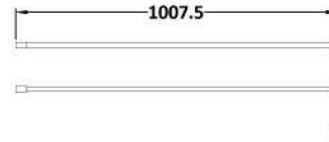

Sales Code: WRFL19580BB

Description: 800X1950 Fluted Wetroom Screen Inc' Bar

Packaging Details

Barcode: 5056462679693