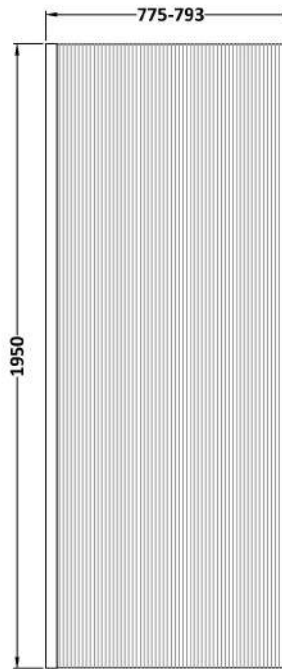

**Sales Code:** WRFL19580BB

**Description:** 800X1950 Fluted Wetroom Screen Inc' Bar

**Packaging Details**

Barcode: 5056462679693

Sales Code: WRFL19580

Description: 800X1950 Fluted Wetroom Screen Inc' Bar

### Product Dimensions

Height (mm):	1950
Width (mm):	800
Depth (mm):	14
Nett Weight (kg):	35.9

### Packaging Dimensions

Height (mm):	65
Width (mm):	850
Length (mm):	2010
Gross Weight (kg):	35.9

### Outer Box Dimensions (If Applicable)

Height (mm):	
Width (mm):	
Depth (mm):	
Length (mm):	
Gross Weight (kg):	
Barcode:	5056462661247