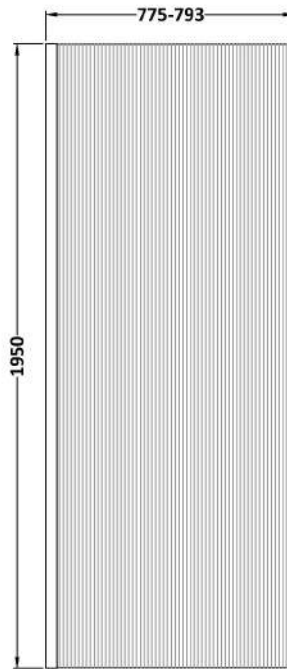

Sales Code: WRFL19580BP

Description: 800X1950 Fluted Wetroom Screen Inc' Bar

Packaging Details

Barcode: 5056462679631

Sales Code: WRFL19580

Description: 800X1950 Fluted Wetroom Screen Inc' Bar

Product Dimensions

Height (mm):	1950
Width (mm):	800
Depth (mm):	14
Nett Weight (kg):	35.9

Packaging Dimensions

Height (mm):	65
Width (mm):	850
Length (mm):	2010
Gross Weight (kg):	35.9

Packaging Data

Box Colour:	Brown Cardboard Box - Printed
Box Qty:	1
Label Size:	100 x 50
Label Colour:	Not Applicable
Label Qty:	0

Outer Box Dimensions (If Applicable)

Height (mm):	
Width (mm):	
Depth (mm):	
Length (mm):	
Gross Weight (kg):	
Barcode:	5056462661247

Product Details

Country of Origin:	China
Fitting Instruction:	No
CE & UKCA:	Yes
Profile Material:	Aluminium
Profile Finish:	Polished Chrome
Adjustments (mm):	775mm-793mm
Entry Width (mm):	N/A
Swing In Dim (mm):	N/A
Swing Out Dim (mm):	N/A
Radius (mm):	Not Applicable
Glass Thickness (mm):	8
Easy Fit:	No
Easy Clean:	Yes
Handle Style:	Not Applicable
Handle Material:	Not Applicable
Enclosure Design:	Fluted
Wheel Type:	Not Applicable
Support Bar Included:	Support Bar Included
Extras:	None

Sales Code: WRSF004

Description: 1950 Wetroom Wall Channel Black

Product Dimensions

Height (mm):	1950
Width (mm):	34
Depth (mm):	13
Nett Weight (kg):	1.01

Packaging Dimensions

Height (mm):	45
Width (mm):	185
Length (mm):	1970
Gross Weight (kg):	1.42