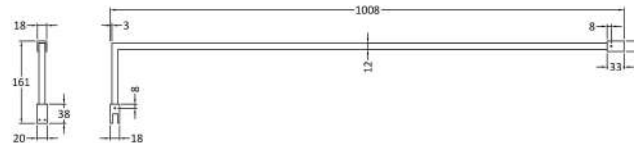

Sales Code: FIX024

Description: Wetroom Screen Support Arm Black

Product Dimensions

Height (mm):	15
Width (mm):	150
Depth (mm):	1000
Nett Weight (kg):	0.67

Packaging Dimensions

Height (mm):	35
Width (mm):	160
Length (mm):	1020
Gross Weight (kg):	0.7

Packaging Data

Box Colour:	Brown Cardboard Box
Box Qty:	1
Label Size:	100 x 50
Label Colour:	White Label
Label Qty:	1

Outer Box Dimensions (If Applicable)

Height (mm):	
Width (mm):	
Depth (mm):	
Length (mm):	
Gross Weight (kg):	
Barcode:	5056211847342

Product Details

Country of Origin:	China
Fitting Instruction:	No
CE & UKCA:	N/A
Profile Material:	Stainless Steel
Profile Finish:	Matt Black
Adjustments (mm):	N/A
Entry Width (mm):	N/A
Swing In Dim (mm):	N/A
Swing Out Dim (mm):	N/A
Radius (mm):	Not Applicable
Glass Thickness (mm):	
Easy Fit:	Not Applicable
Easy Clean:	Not Applicable
Handle Style:	Not Applicable
Handle Material:	Not Applicable
Enclosure Design:	Not Applicable
Wheel Type:	Not Applicable
Support Bar Included:	
Extras:	None