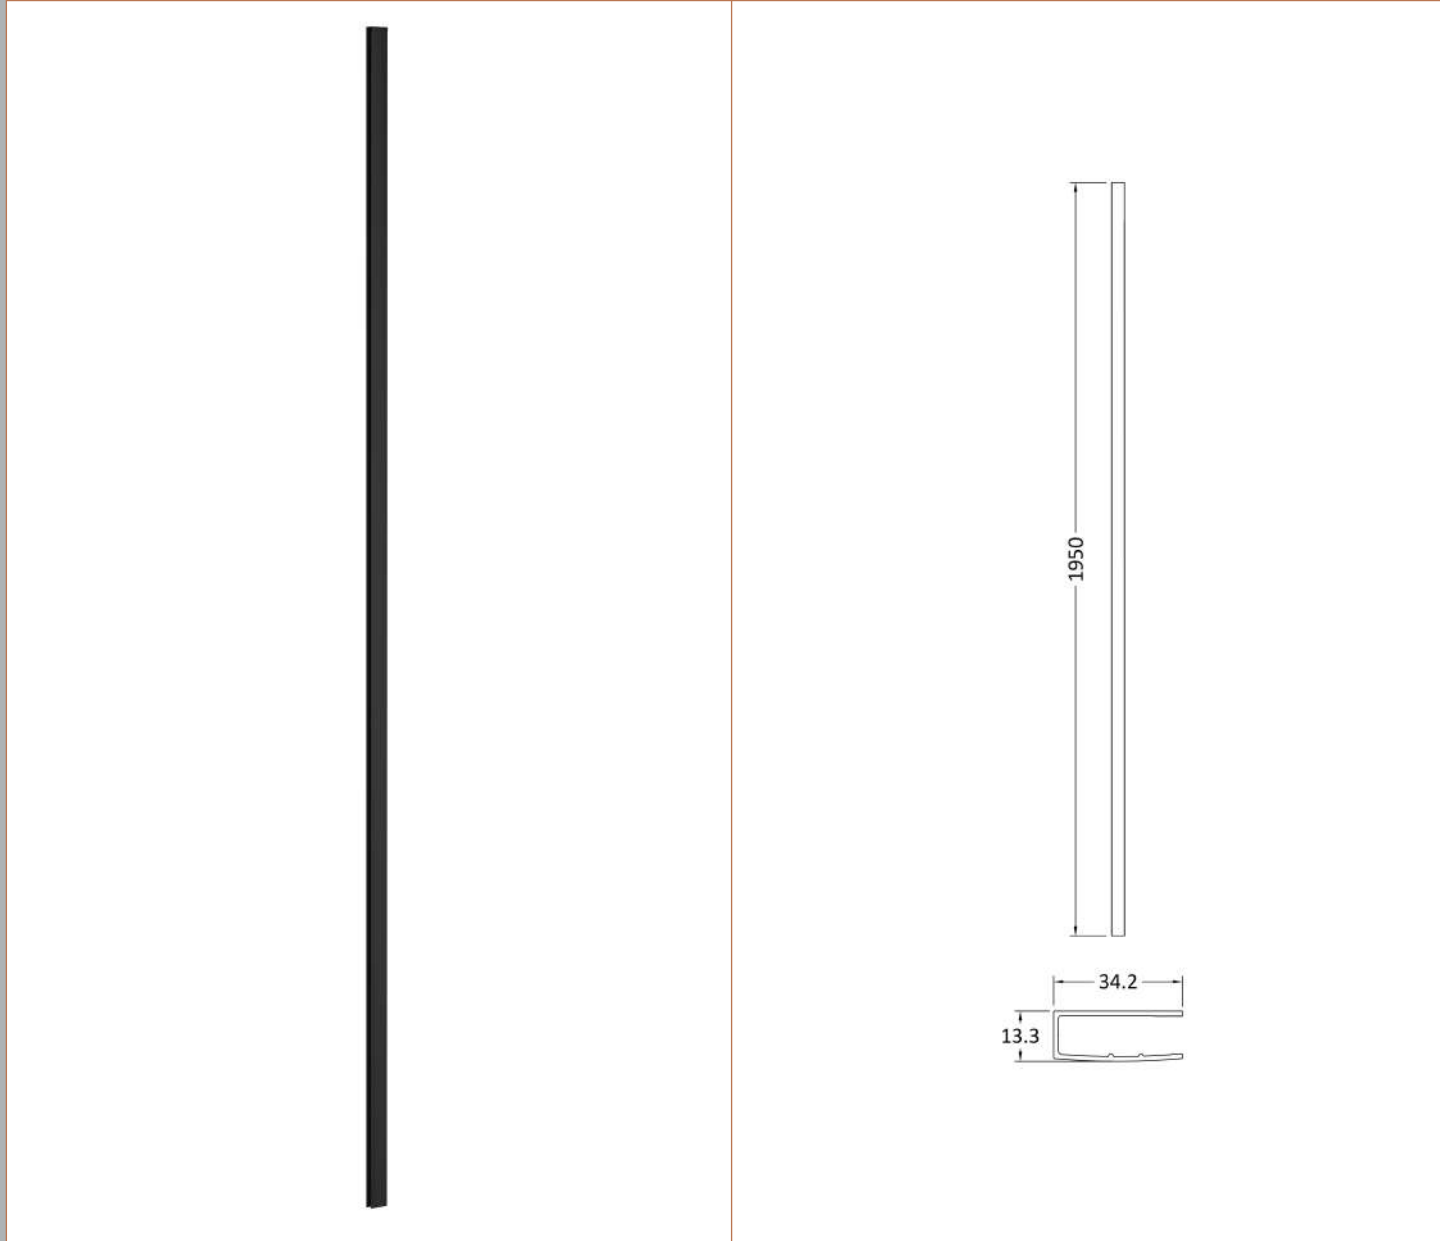

Sales Code: WRFL19580BP

Description: 800X1950 Fluted Wetroom Screen Inc' Bar

Packaging Details

Barcode: 5056462679631

Sales Code: WRFL19580

Description: 800X1950 Fluted Wetroom Screen Inc' Bar

Product Dimensions

Height (mm):	1950
Width (mm):	800
Depth (mm):	14
Nett Weight (kg):	35.9

Packaging Dimensions

Height (mm):	65
Width (mm):	850
Length (mm):	2010
Gross Weight (kg):	35.9

Packaging Data

Box Colour:	Brown Cardboard Box - Printed
Box Qty:	1
Label Size:	100 x 50
Label Colour:	Not Applicable
Label Qty:	0

Outer Box Dimensions (If Applicable)

Height (mm):	
Width (mm):	
Depth (mm):	
Length (mm):	
Gross Weight (kg):	
Barcode:	5056462661247

Product Details

Country of Origin:	China
Fitting Instruction:	No
CE & UKCA:	Yes
Profile Material:	Aluminium
Profile Finish:	Polished Chrome
Adjustments (mm):	775mm-793mm
Entry Width (mm):	N/A
Swing In Dim (mm):	N/A
Swing Out Dim (mm):	N/A
Radius (mm):	Not Applicable
Glass Thickness (mm):	8
Easy Fit:	No
Easy Clean:	Yes
Handle Style:	Not Applicable
Handle Material:	Not Applicable
Enclosure Design:	Fluted
Wheel Type:	Not Applicable
Support Bar Included:	Support Bar Included
Extras:	None

Sales Code: WRSF004

Description: 1950 Wetroom Wall Channel Black

Product Dimensions

Height (mm):	1950
Width (mm):	34
Depth (mm):	13
Nett Weight (kg):	1.01

Packaging Dimensions

Height (mm):	45
Width (mm):	185
Length (mm):	1970
Gross Weight (kg):	1.42