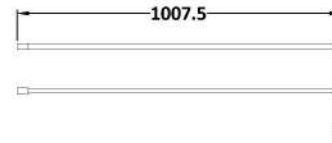

Sales Code: WRFL19580BP

Description: 800X1950 Fluted Wetroom Screen Inc' Bar

Packaging Details

Barcode: 5056462679631

Sales Code: WRFL19580

Description: 800X1950 Fluted Wetroom Screen Inc' Bar

Product Dimensions

Height (mm):	1950
Width (mm):	800
Depth (mm):	14
Nett Weight (kg):	35.9

Packaging Dimensions

Height (mm):	65
Width (mm):	850
Length (mm):	2010
Gross Weight (kg):	35.9

Packaging Data

Box Colour:	Brown Cardboard Box - Printed
Box Qty:	1
Label Size:	100 x 50
Label Colour:	Not Applicable
Label Qty:	0

Outer Box Dimensions (If Applicable)

Height (mm):	
Width (mm):	
Depth (mm):	
Length (mm):	
Gross Weight (kg):	
Barcode:	5056462661247

Product Details

Country of Origin:	China
Fitting Instruction:	No
CE & UKCA:	Yes
Profile Material:	Aluminium
Profile Finish:	Polished Chrome
Adjustments (mm):	775mm-793mm
Entry Width (mm):	N/A
Swing In Dim (mm):	N/A
Swing Out Dim (mm):	N/A
Radius (mm):	Not Applicable
Glass Thickness (mm):	8
Easy Fit:	No
Easy Clean:	Yes
Handle Style:	Not Applicable
Handle Material:	Not Applicable
Enclosure Design:	Fluted
Wheel Type:	Not Applicable
Support Bar Included:	Support Bar Included
Extras:	None

Sales Code: WRSF004

Description: 1950 Wetroom Wall Channel Black

Product Dimensions

Height (mm):	1950
Width (mm):	34
Depth (mm):	13
Nett Weight (kg):	1.01

Packaging Dimensions

Height (mm):	45
Width (mm):	185
Length (mm):	1970
Gross Weight (kg):	1.42