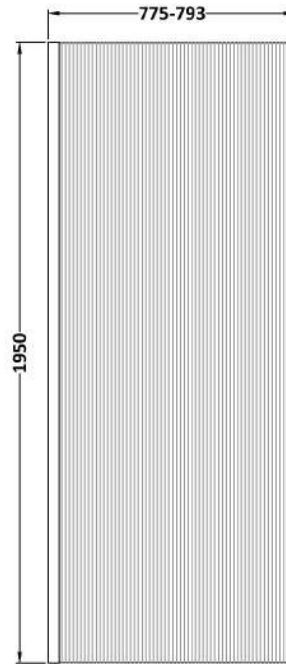

Sales Code: WRFL19580BP

Description: 800X1950 Fluted Wetroom Screen Inc' Bar

Packaging Details

Barcode: 5056462679631

Sales Code: WRFL19580

Description: 800X1950 Fluted Wetroom Screen Inc' Bar

Product Dimensions

Height (mm):	1950
Width (mm):	800
Depth (mm):	14
Nett Weight (kg):	35.9

Packaging Dimensions

Height (mm):	65
Width (mm):	850
Length (mm):	2010
Gross Weight (kg):	35.9

Packaging Data

Box Colour:	Brown Cardboard Box - Printed
Box Qty:	1
Label Size:	100 x 50
Label Colour:	Not Applicable
Label Qty:	0

Outer Box Dimensions (If Applicable)

Height (mm):	
Width (mm):	
Depth (mm):	
Length (mm):	
Gross Weight (kg):	
Barcode:	5056462661247

Product Details

Country of Origin:	China
Fitting Instruction:	No
CE & UKCA:	Yes
Profile Material:	Aluminium
Profile Finish:	Polished Chrome
Adjustments (mm):	775mm-793mm
Entry Width (mm):	N/A
Swing In Dim (mm):	N/A
Swing Out Dim (mm):	N/A
Radius (mm):	Not Applicable
Glass Thickness (mm):	8
Easy Fit:	No
Easy Clean:	Yes
Handle Style:	Not Applicable
Handle Material:	Not Applicable
Enclosure Design:	Fluted
Wheel Type:	Not Applicable
Support Bar Included:	Support Bar Included
Extras:	None

Sales Code: WRSF004

Description: 1950 Wetroom Wall Channel Black

Product Dimensions

Height (mm):	1950
Width (mm):	34
Depth (mm):	13
Nett Weight (kg):	1.01

Packaging Dimensions

Height (mm):	45
Width (mm):	185
Length (mm):	1970
Gross Weight (kg):	1.42