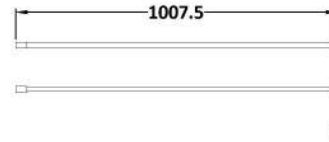

Sales Code: WRFL19580BP

Description: 800X1950 Fluted Wetroom Screen Inc' Bar

Packaging Details

Barcode: 5056462679631

Sales Code: WRFL19580

Description: 800X1950 Fluted Wetroom Screen Inc' Bar

Product Dimensions

Height (mm):	1950
Width (mm):	800
Depth (mm):	14
Nett Weight (kg):	35.9

Packaging Dimensions

Height (mm):	65
Width (mm):	850
Length (mm):	2010
Gross Weight (kg):	35.9

Packaging Data

Box Colour:	Brown Cardboard Box - Printed
Box Qty:	1
Label Size:	100 x 50
Label Colour:	Not Applicable
Label Qty:	0

Outer Box Dimensions (If Applicable)

Height (mm):	
Width (mm):	
Depth (mm):	
Length (mm):	
Gross Weight (kg):	
Barcode:	5056462661247

Product Details

Country of Origin:	China
Fitting Instruction:	No
CE & UKCA:	Yes
Profile Material:	Aluminium
Profile Finish:	Polished Chrome
Adjustments (mm):	775mm-793mm
Entry Width (mm):	N/A
Swing In Dim (mm):	N/A
Swing Out Dim (mm):	N/A
Radius (mm):	Not Applicable
Glass Thickness (mm):	8
Easy Fit:	No
Easy Clean:	Yes
Handle Style:	Not Applicable
Handle Material:	Not Applicable
Enclosure Design:	Fluted
Wheel Type:	Not Applicable
Support Bar Included:	Support Bar Included
Extras:	None

Sales Code: WRSF004

Description: 1950 Wetroom Wall Channel Black

Product Dimensions

Height (mm):	1950
Width (mm):	34
Depth (mm):	13
Nett Weight (kg):	1.01

Packaging Dimensions

Height (mm):	45
Width (mm):	185
Length (mm):	1970
Gross Weight (kg):	1.42