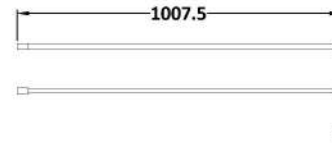

Sales Code: WRFL19580

Description: 800X1950 Fluted Wetroom Screen Inc' Bar

Product Dimensions

Height (mm):	1950
Width (mm):	800
Depth (mm):	14
Nett Weight (kg):	35.9

Packaging Dimensions

Height (mm):	65
Width (mm):	850
Length (mm):	2010
Gross Weight (kg):	35.9

Packaging Data

Box Colour:	Brown Cardboard Box - Printed
Box Qty:	1
Label Size:	100 x 50
Label Colour:	Not Applicable
Label Qty:	0

Outer Box Dimensions (If Applicable)

Height (mm):	
Width (mm):	
Depth (mm):	
Length (mm):	
Gross Weight (kg):	
Barcode:	5056462661247

Product Details

Country of Origin:	China
Fitting Instruction:	No
CE & UKCA:	Yes
Profile Material:	Aluminium
Profile Finish:	Polished Chrome
Adjustments (mm):	775mm-793mm
Entry Width (mm):	N/A
Swing In Dim (mm):	N/A
Swing Out Dim (mm):	N/A
Radius (mm):	Not Applicable
Glass Thickness (mm):	8
Easy Fit:	No
Easy Clean:	Yes
Handle Style:	Not Applicable
Handle Material:	Not Applicable
Enclosure Design:	Fluted
Wheel Type:	Not Applicable
Support Bar Included:	Support Bar Included
Extras:	None