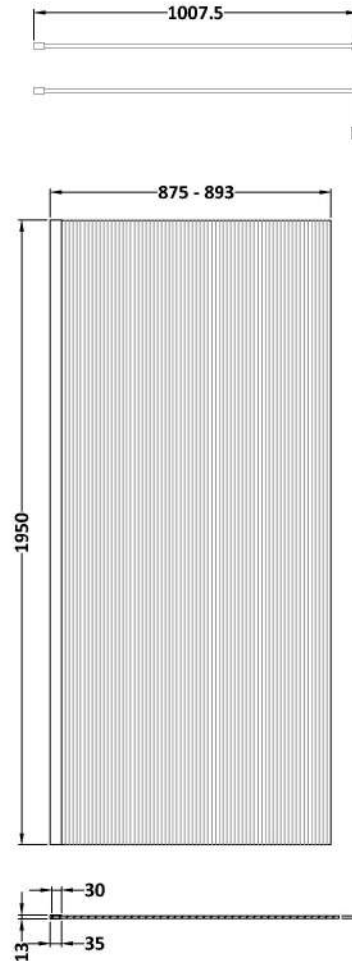

Sales Code: WRFL19590BB

Description: 900X1950 Fluted Wetroom Screen Inc' Bar

Packaging Details

Barcode: 5056462679709

Sales Code: WRFL19590

Description: 900X1950 Fluted Wetroom Screen Inc' Bar

Product Dimensions

Height (mm):	1950
Width (mm):	900
Depth (mm):	14
Nett Weight (kg):	40.3

Packaging Dimensions

Height (mm):	65
Width (mm):	950
Length (mm):	2010
Gross Weight (kg):	40.3

Packaging Data

Box Colour:	Brown Cardboard Box - Printed
Box Qty:	1
Label Size:	100 x 50
Label Colour:	Not Applicable
Label Qty:	0

Outer Box Dimensions (If Applicable)

Height (mm):	
Width (mm):	
Depth (mm):	
Length (mm):	
Gross Weight (kg):	
Barcode:	5056462661254

Product Details

Country of Origin:	China
Fitting Instruction:	No
CE & UKCA:	Yes
Profile Material:	Aluminium
Profile Finish:	Polished Chrome
Adjustments (mm):	875mm-893mm
Entry Width (mm):	N/A
Swing In Dim (mm):	N/A
Swing Out Dim (mm):	N/A
Radius (mm):	Not Applicable
Glass Thickness (mm):	8
Easy Fit:	No
Easy Clean:	Yes
Handle Style:	Not Applicable
Handle Material:	Not Applicable
Enclosure Design:	Fluted
Wheel Type:	Not Applicable
Support Bar Included:	Support Bar Included
Extras:	None

Sales Code: WRSF015

Description: 1950 Wetroom Wall Channel Brass

Product Dimensions

Height (mm):	1950
Width (mm):	
Depth (mm):	
Nett Weight (kg):	0.8

Packaging Dimensions

Height (mm):	45
Width (mm):	185
Length (mm):	1970
Gross Weight (kg):	0.8