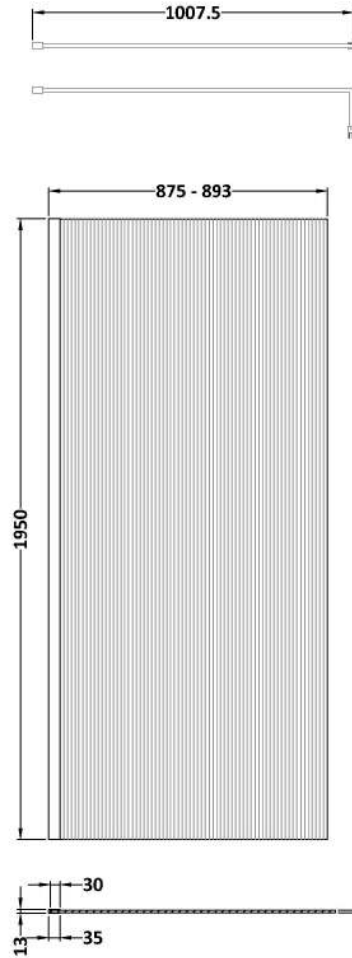

Sales Code: WRFL19590BB

Description: 900X1950 Fluted Wetroom Screen Inc' Bar

Packaging Details

Barcode: 5056462679709

Sales Code: WRFL19590

Description: 900X1950 Fluted Wetroom Screen Inc' Bar

Product Dimensions

Height (mm):	1950
Width (mm):	900
Depth (mm):	14
Nett Weight (kg):	40.3

Packaging Dimensions

Height (mm):	65
Width (mm):	950
Length (mm):	2010
Gross Weight (kg):	40.3

Packaging Data

Box Colour:	Brown Cardboard Box - Printed
Box Qty:	1
Label Size:	100 x 50
Label Colour:	Not Applicable
Label Qty:	0

Outer Box Dimensions (If Applicable)

Height (mm):	
Width (mm):	
Depth (mm):	
Length (mm):	
Gross Weight (kg):	
Barcode:	5056462661254

Product Details

Country of Origin:	China
Fitting Instruction:	No
CE & UKCA:	Yes
Profile Material:	Aluminium
Profile Finish:	Polished Chrome
Adjustments (mm):	875mm-893mm
Entry Width (mm):	N/A
Swing In Dim (mm):	N/A
Swing Out Dim (mm):	N/A
Radius (mm):	Not Applicable
Glass Thickness (mm):	8
Easy Fit:	No
Easy Clean:	Yes
Handle Style:	Not Applicable
Handle Material:	Not Applicable
Enclosure Design:	Fluted
Wheel Type:	Not Applicable
Support Bar Included:	Support Bar Included
Extras:	None

Sales Code: WRSF015

Description: 1950 Wetroom Wall Channel Brass

Product Dimensions

Height (mm):	1950
Width (mm):	
Depth (mm):	
Nett Weight (kg):	0.8

Packaging Dimensions

Height (mm):	45
Width (mm):	185
Length (mm):	1970
Gross Weight (kg):	0.8