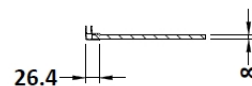

Sales Code: WRS025

Description: Wetroom Screen Return 1850mmx215mm

Product Dimensions

Height (mm):	1850
Width (mm):	215
Depth (mm):	28
Nett Weight (kg):	8.77

Packaging Dimensions

Height (mm):	55
Width (mm):	290
Length (mm):	1910
Gross Weight (kg):	8.77

Packaging Data

Box Colour:	Brown Cardboard Box - Printed
Box Qty:	1
Label Size:	100 x 50
Label Colour:	Not Applicable
Label Qty:	0

Outer Box Dimensions (If Applicable)

Height (mm):	
Width (mm):	
Depth (mm):	
Length (mm):	
Gross Weight (kg):	
Barcode:	5055369001774

Product Details

Country of Origin:	China
Fitting Instruction:	No
CE Approval:	Yes
Profile Material:	Aluminium
Profile Finish:	Polished Chrome
Adjustments (mm):	N/A
Entry Width (mm):	N/A
Swing In Dim (mm):	N/A
Swing Out Dim (mm):	N/A
Radius (mm):	Not Applicable
Glass Thickness (mm):	8
Easy Fit:	No
Easy Clean:	No
Handle Style:	Not Applicable
Handle Material:	Not Applicable
Enclosure Design:	Frameless
Wheel Type:	Not Applicable
Support Bar Included:	Support Bar Not Included
Extras:	None