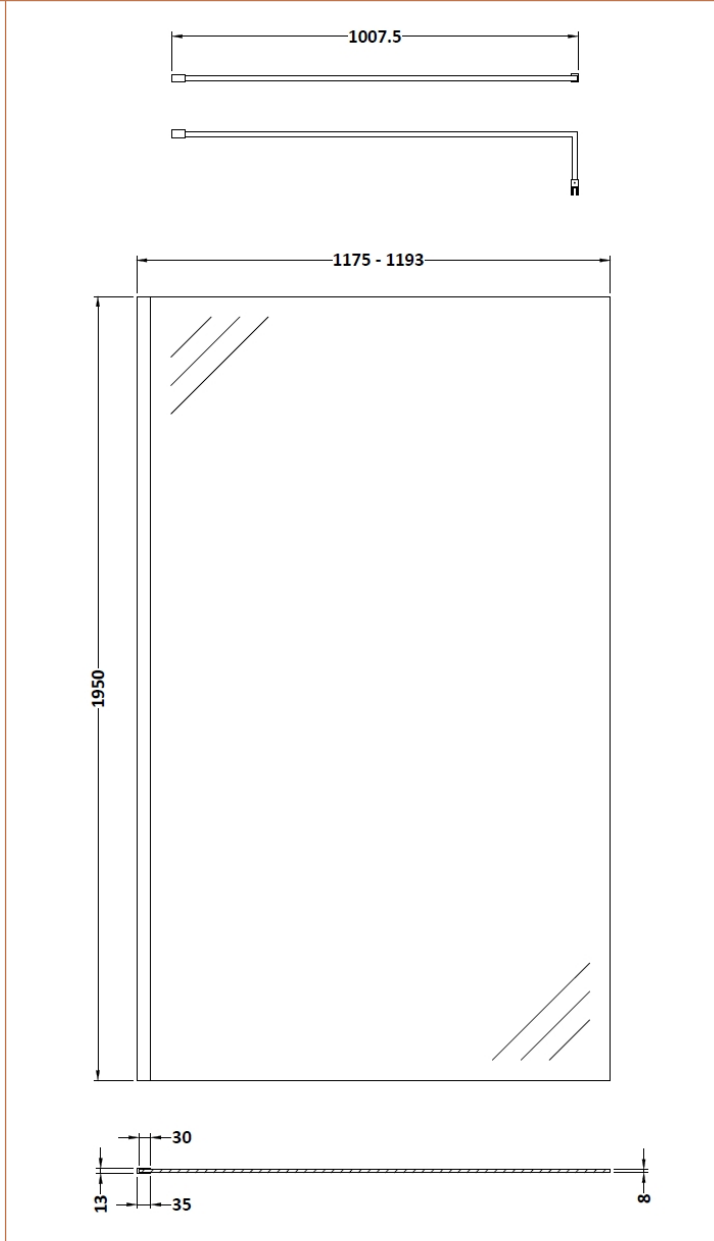

Sales Code: WRSB1200

Description: Wetroom Screen 1200 X1950mm

Product Dimensions

Height (mm):	1950
Width (mm):	1200
Depth (mm):	14
Nett Weight (kg):	50.4

Packaging Dimensions

Height (mm):	65
Width (mm):	1250
Length (mm):	2010
Gross Weight (kg):	50.4

Packaging Data

Box Colour:	Brown Cardboard Box - Printed
Box Qty:	1
Label Size:	100 x 50
Label Colour:	Not Applicable
Label Qty:	0

Outer Box Dimensions (If Applicable)

Height (mm):	
Width (mm):	
Depth (mm):	
Length (mm):	
Gross Weight (kg):	
Barcode:	5055369007479

Product Details

Country of Origin:	China
Fitting Instruction:	No
CE & UKCA:	Yes
Profile Material:	Aluminium
Profile Finish:	Polished Chrome
Adjustments (mm):	1175mm-1193mm
Entry Width (mm):	N/A
Swing In Dim (mm):	N/A
Swing Out Dim (mm):	N/A
Radius (mm):	Not Applicable
Glass Thickness (mm):	8
Easy Fit:	No
Easy Clean:	Yes
Handle Style:	Not Applicable
Handle Material:	Not Applicable
Enclosure Design:	Frameless
Wheel Type:	Not Applicable
Support Bar Included:	Support Bar Included
Extras:	None