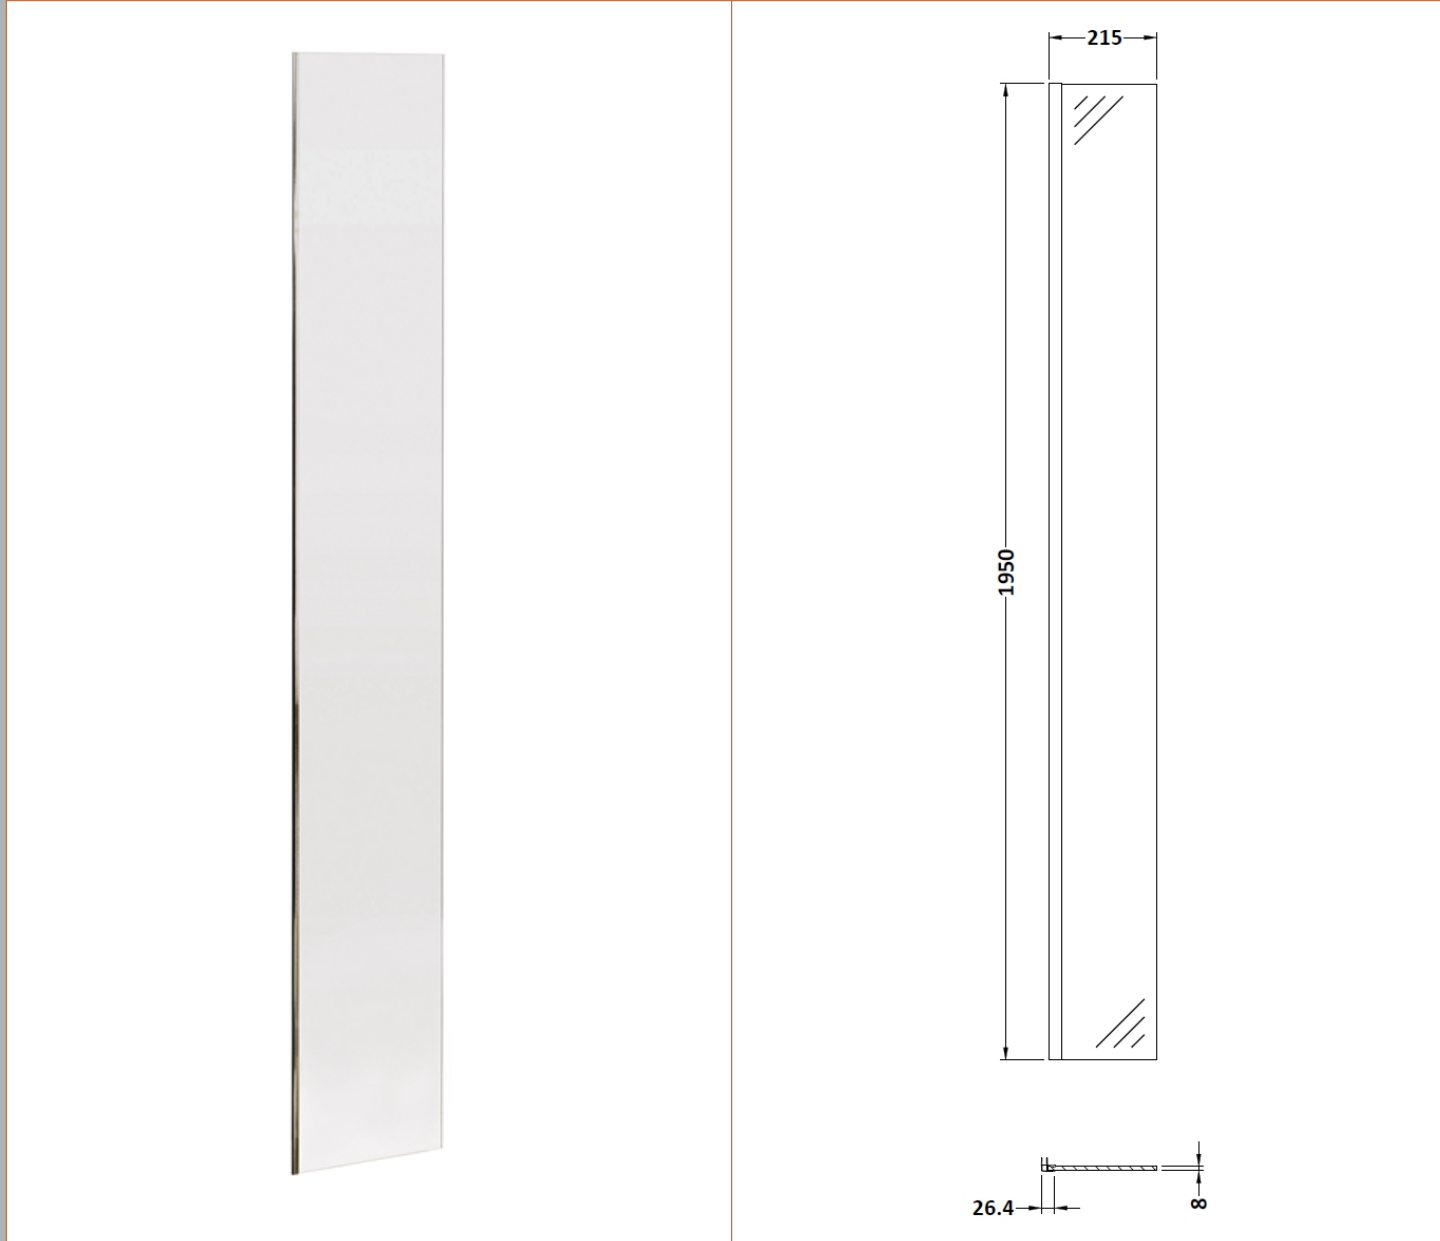

Sales Code: WRSB250

Description: Wetroom Screen Return 215mm X1950mm

Product Dimensions

Height (mm):	1950
Width (mm):	28
Depth (mm):	215
Nett Weight (kg):	9.36

Packaging Dimensions

Height (mm):	55
Width (mm):	285
Length (mm):	2010
Gross Weight (kg):	9.36

Packaging Data

Box Colour:	Brown Cardboard Box - Printed
Box Qty:	1
Label Size:	100 x 50
Label Colour:	Not Applicable
Label Qty:	0

Outer Box Dimensions (If Applicable)

Height (mm):	
Width (mm):	
Depth (mm):	
Length (mm):	
Gross Weight (kg):	
Barcode:	5055369007417

Product Details

Country of Origin:	China
Fitting Instruction:	No
CE Approval:	Yes
Profile Material:	Aluminium
Profile Finish:	Polished Chrome
Adjustments (mm):	N/A
Entry Width (mm):	N/A
Swing In Dim (mm):	N/A
Swing Out Dim (mm):	N/A
Radius (mm):	Not Applicable
Glass Thickness (mm):	8
Easy Fit:	No
Easy Clean:	Yes
Handle Style:	Not Applicable
Handle Material:	Not Applicable
Enclosure Design:	Frameless
Wheel Type:	Not Applicable
Support Bar Included:	Support Bar Not Included
Extras:	None