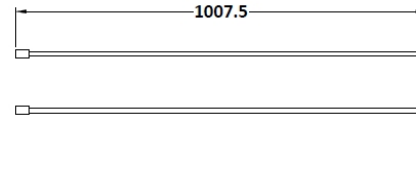

### Product Dimensions

Height (mm):	1950
Width (mm):	700
Depth (mm):	14
Nett Weight (kg):	29.44

### Packaging Dimensions

Height (mm):	65
Width (mm):	730
Length (mm):	2010
Gross Weight (kg):	29.44

### Outer Box Dimensions (If Applicable)

Height (mm):	
Width (mm):	
Depth (mm):	
Length (mm):	
Gross Weight (kg):	
Barcode:	5055369007424

### Product Details

Country of Origin:	China
Fitting Instruction:	No
CE & UKCA:	Yes
Profile Material:	Aluminium
Profile Finish:	Polished Chrome
Adjustments (mm):	675mm-693mm
Entry Width (mm):	N/A
Swing In Dim (mm):	N/A
Swing Out Dim (mm):	N/A
Radius (mm):	Not Applicable
Glass Thickness (mm):	8
Easy Fit:	No
Easy Clean:	Yes
Handle Style:	Not Applicable
Handle Material:	Not Applicable
Enclosure Design:	Frameless
Wheel Type:	Not Applicable
Support Bar Included:	Support Bar Included
Extras:	None