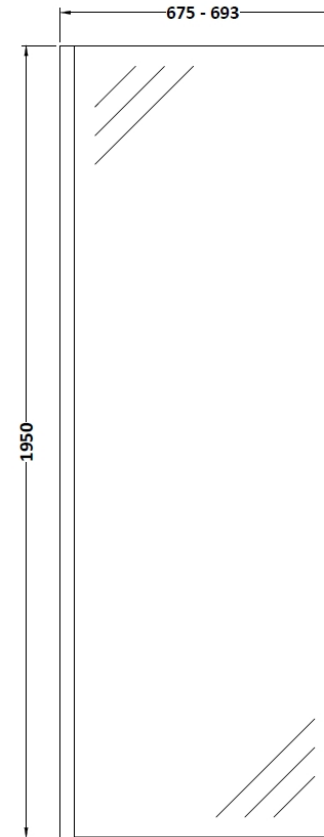

Sales Code: WRSB700

Description: Wetroom Screen 700 X1950mm

### Product Dimensions

Height (mm):	1950
Width (mm):	700
Depth (mm):	14
Nett Weight (kg):	29.44

### Packaging Dimensions

Height (mm):	65
Width (mm):	730
Length (mm):	2010
Gross Weight (kg):	29.44

### Outer Box Dimensions (If Applicable)

Height (mm):	
Width (mm):	
Depth (mm):	
Length (mm):	
Gross Weight (kg):	
Barcode:	5055369007424