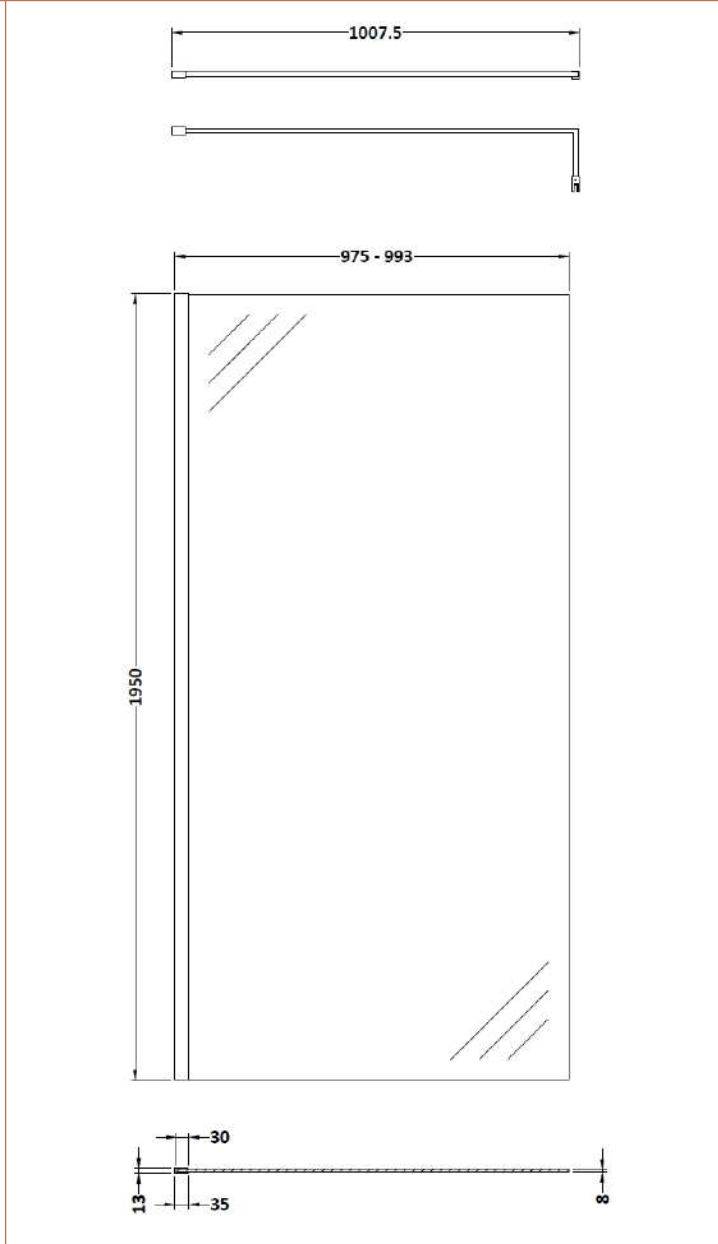

Sales Code: WRSBB10

Description: 1000X1950 Screen With Support Bar Bb

Packaging Details

Barcode: 5056462618135

Sales Code: WRSB1000

Description: Wetroom Screen 1000 X1950mm

Product Dimensions

Height (mm):	1950
Width (mm):	1000
Depth (mm):	14
Nett Weight (kg):	42.4

Packaging Dimensions

Height (mm):	65
Width (mm):	1085
Length (mm):	2010
Gross Weight (kg):	42.4

Packaging Data

Box Colour:	Brown Cardboard Box - Printed
Box Qty:	1
Label Size:	100 x 50
Label Colour:	Not Applicable
Label Qty:	0

Outer Box Dimensions (If Applicable)

Height (mm):	
Width (mm):	
Depth (mm):	
Length (mm):	
Gross Weight (kg):	
Barcode:	5055369007462

Product Details

Country of Origin:	China
Fitting Instruction:	No
CE & UKCA:	Yes
Profile Material:	Aluminium
Profile Finish:	Polished Chrome
Adjustments (mm):	975mm-993mm
Entry Width (mm):	N/A
Swing In Dim (mm):	N/A
Swing Out Dim (mm):	N/A
Radius (mm):	Not Applicable
Glass Thickness (mm):	8
Easy Fit:	No
Easy Clean:	Yes
Handle Style:	Not Applicable
Handle Material:	Not Applicable
Enclosure Design:	Frameless
Wheel Type:	Not Applicable
Support Bar Included:	Support Bar Included
Extras:	None

Sales Code: WRSF015

Description: 1950 Wetroom Wall Channel Brass

Product Dimensions

Height (mm):	1950
Width (mm):	
Depth (mm):	
Nett Weight (kg):	0.8

Packaging Dimensions

Height (mm):	45
Width (mm):	185
Length (mm):	1970
Gross Weight (kg):	0.8