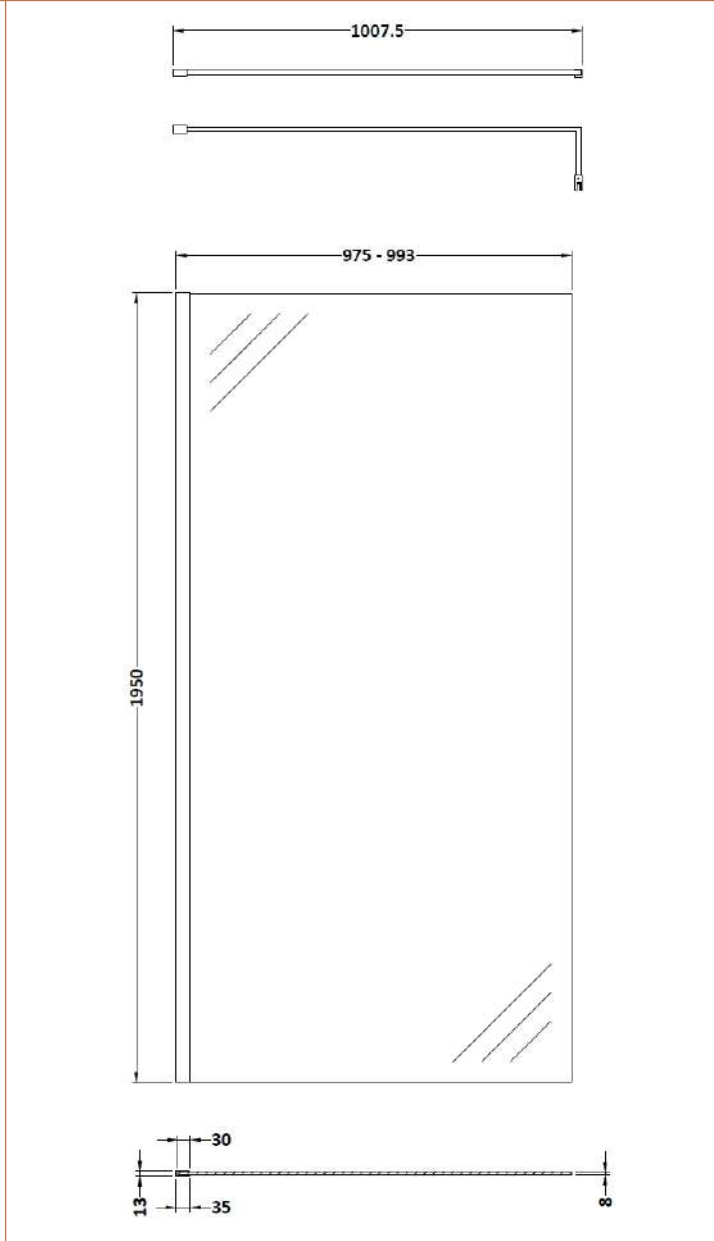

Sales Code: WRSBB10

Description: 1000X1950 Screen With Support Bar Bb

Packaging Details

Barcode: 5056462618135

Sales Code: WRSB1000

Description: Wetroom Screen 1000 X1950mm

Product Dimensions

Height (mm):	1950
Width (mm):	1000
Depth (mm):	14
Nett Weight (kg):	42.4

Packaging Dimensions

Height (mm):	65
Width (mm):	1085
Length (mm):	2010
Gross Weight (kg):	42.4

Packaging Data

Box Colour:	Brown Cardboard Box - Printed
Box Qty:	1
Label Size:	100 x 50
Label Colour:	Not Applicable
Label Qty:	0

Outer Box Dimensions (If Applicable)

Height (mm):	
Width (mm):	
Depth (mm):	
Length (mm):	
Gross Weight (kg):	
Barcode:	5055369007462

Product Details

Country of Origin:	China
Fitting Instruction:	No
CE & UKCA:	Yes
Profile Material:	Aluminium
Profile Finish:	Polished Chrome
Adjustments (mm):	975mm-993mm
Entry Width (mm):	N/A
Swing In Dim (mm):	N/A
Swing Out Dim (mm):	N/A
Radius (mm):	Not Applicable
Glass Thickness (mm):	8
Easy Fit:	No
Easy Clean:	Yes
Handle Style:	Not Applicable
Handle Material:	Not Applicable
Enclosure Design:	Frameless
Wheel Type:	Not Applicable
Support Bar Included:	Support Bar Included
Extras:	None

Sales Code: WRSF015

Description: 1950 Wetroom Wall Channel Brass

Product Dimensions

Height (mm):	1950
Width (mm):	
Depth (mm):	
Nett Weight (kg):	0.8

Packaging Dimensions

Height (mm):	45
Width (mm):	185
Length (mm):	1970
Gross Weight (kg):	0.8