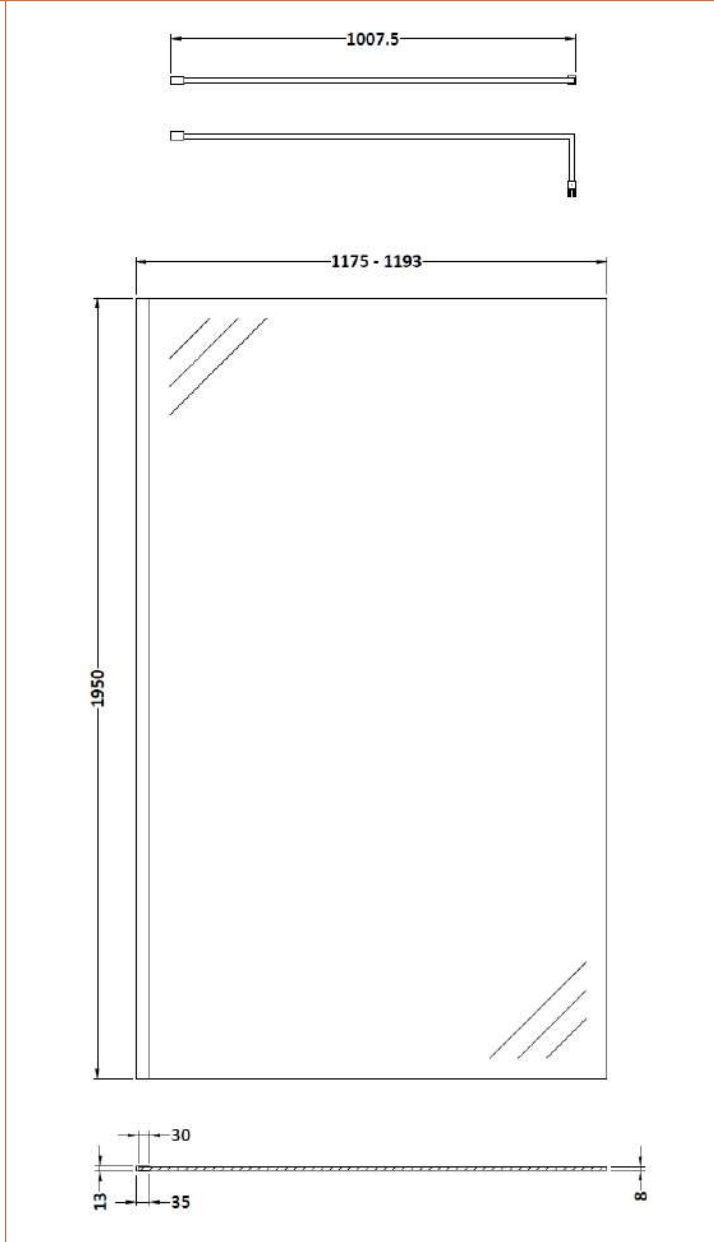

Sales Code: WRSBB12

Description: 1200X1950 Screen With Support Bar Bb

Packaging Details

Barcode: 5056462618159