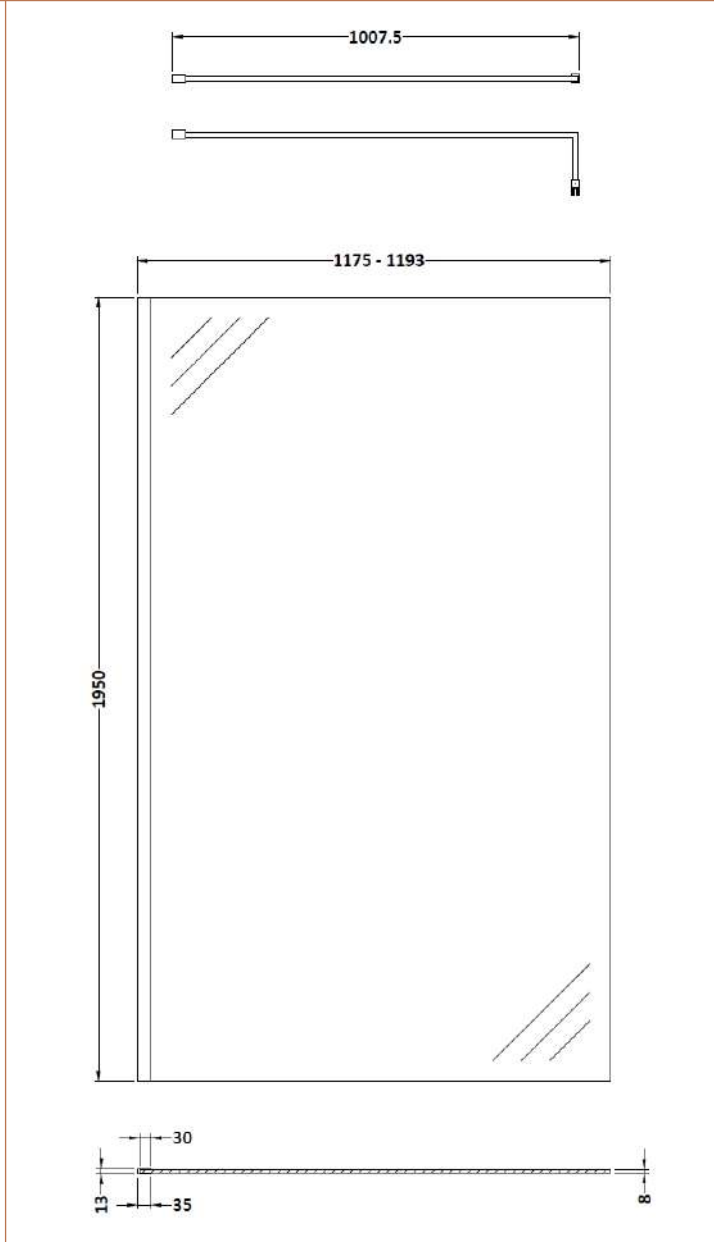

### Product Dimensions

|                   |      |
|-------------------|------|
| Height (mm):      | 1950 |
| Width (mm):       | 1200 |
| Depth (mm):       | 14   |
| Nett Weight (kg): | 50.4 |

### Packaging Dimensions

|                    |      |
|--------------------|------|
| Height (mm):       | 65   |
| Width (mm):        | 1250 |
| Length (mm):       | 2010 |
| Gross Weight (kg): | 50.4 |

### Outer Box Dimensions (If Applicable)

|                    |               |
|--------------------|---------------|
| Height (mm):       |               |
| Width (mm):        |               |
| Depth (mm):        |               |
| Length (mm):       |               |
| Gross Weight (kg): |               |
| Barcode:           | 5055369007479 |

**Packaging Dimensions**

|                    |      |
|--------------------|------|
| Height (mm):       | 45   |
| Width (mm):        | 185  |
| Length (mm):       | 1970 |
| Gross Weight (kg): | 0.8  |