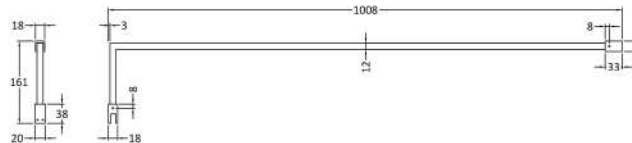

Sales Code: FIX025

Description: Wetroom Screen Support Arm Brass

Product Dimensions

Height (mm):	15
Width (mm):	150
Depth (mm):	1000
Nett Weight (kg):	0.67

Packaging Dimensions

Height (mm):	35
Width (mm):	160
Length (mm):	1020
Gross Weight (kg):	0.7

Packaging Data

Box Colour:	Brown Cardboard Box
Box Qty:	1
Label Size:	100 x 50
Label Colour:	White Label
Label Qty:	1

Outer Box Dimensions (If Applicable)

Height (mm):	
Width (mm):	
Depth (mm):	
Length (mm):	
Gross Weight (kg):	
Barcode:	5056462611884

Product Details

Country of Origin:	China
Fitting Instruction:	No
CE & UKCA:	N/A
Profile Material:	Stainless Steel
Profile Finish:	Brushed Brass
Adjustments (mm):	N/A
Entry Width (mm):	N/A
Swing In Dim (mm):	N/A
Swing Out Dim (mm):	N/A
Radius (mm):	Not Applicable
Glass Thickness (mm):	
Easy Fit:	Not Applicable
Easy Clean:	Not Applicable
Handle Style:	Not Applicable
Handle Material:	Not Applicable
Enclosure Design:	Not Applicable
Wheel Type:	Not Applicable
Support Bar Included:	
Extras:	None