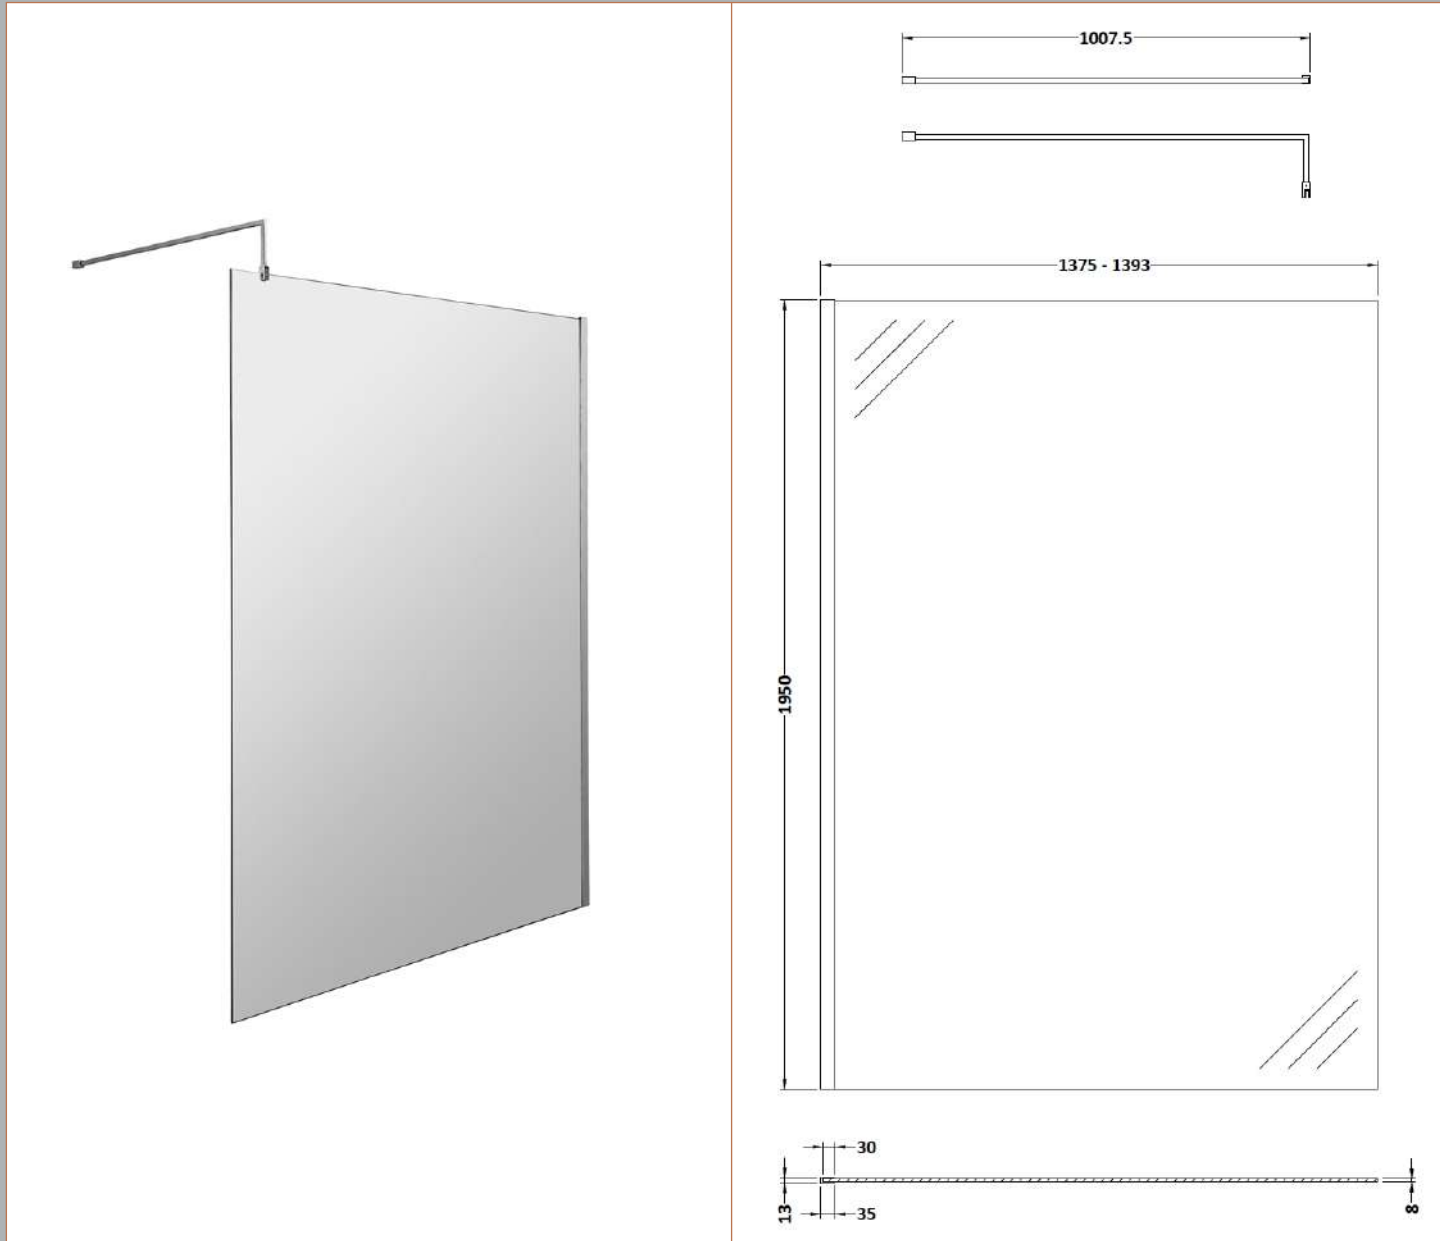

Sales Code: WRSBB14

Description: 1400X1950 Screen With Support Bar Bb

Packaging Details

Barcode: 5056462618166

Sales Code: WRSB1400

Description: Wetroom Screen 1400 X1950mm

Product Dimensions

Height (mm):	1950
Width (mm):	1400
Depth (mm):	14
Nett Weight (kg):	58.3

Packaging Dimensions

Height (mm):	65
Width (mm):	1485
Length (mm):	2010
Gross Weight (kg):	58.3

Packaging Data

Box Colour:	Brown Cardboard Box - Printed
Box Qty:	1
Label Size:	100 x 50
Label Colour:	Not Applicable
Label Qty:	0

Outer Box Dimensions (If Applicable)

Height (mm):	
Width (mm):	
Depth (mm):	
Length (mm):	
Gross Weight (kg):	
Barcode:	5055369007486

Product Details

Country of Origin:	China
Fitting Instruction:	No
CE & UKCA:	Yes
Profile Material:	Aluminium
Profile Finish:	Polished Chrome
Adjustments (mm):	1375mm-1393mm
Entry Width (mm):	N/A
Swing In Dim (mm):	N/A
Swing Out Dim (mm):	N/A
Radius (mm):	Not Applicable
Glass Thickness (mm):	8
Easy Fit:	No
Easy Clean:	Yes
Handle Style:	Not Applicable
Handle Material:	Not Applicable
Enclosure Design:	Frameless
Wheel Type:	Not Applicable
Support Bar Included:	Support Bar Included
Extras:	None

Sales Code: WRSF015

Description: 1950 Wetroom Wall Channel Brass

Product Dimensions

Height (mm):	1950
Width (mm):	
Depth (mm):	
Nett Weight (kg):	0.8

Packaging Dimensions

Height (mm):	45
Width (mm):	185
Length (mm):	1970
Gross Weight (kg):	0.8