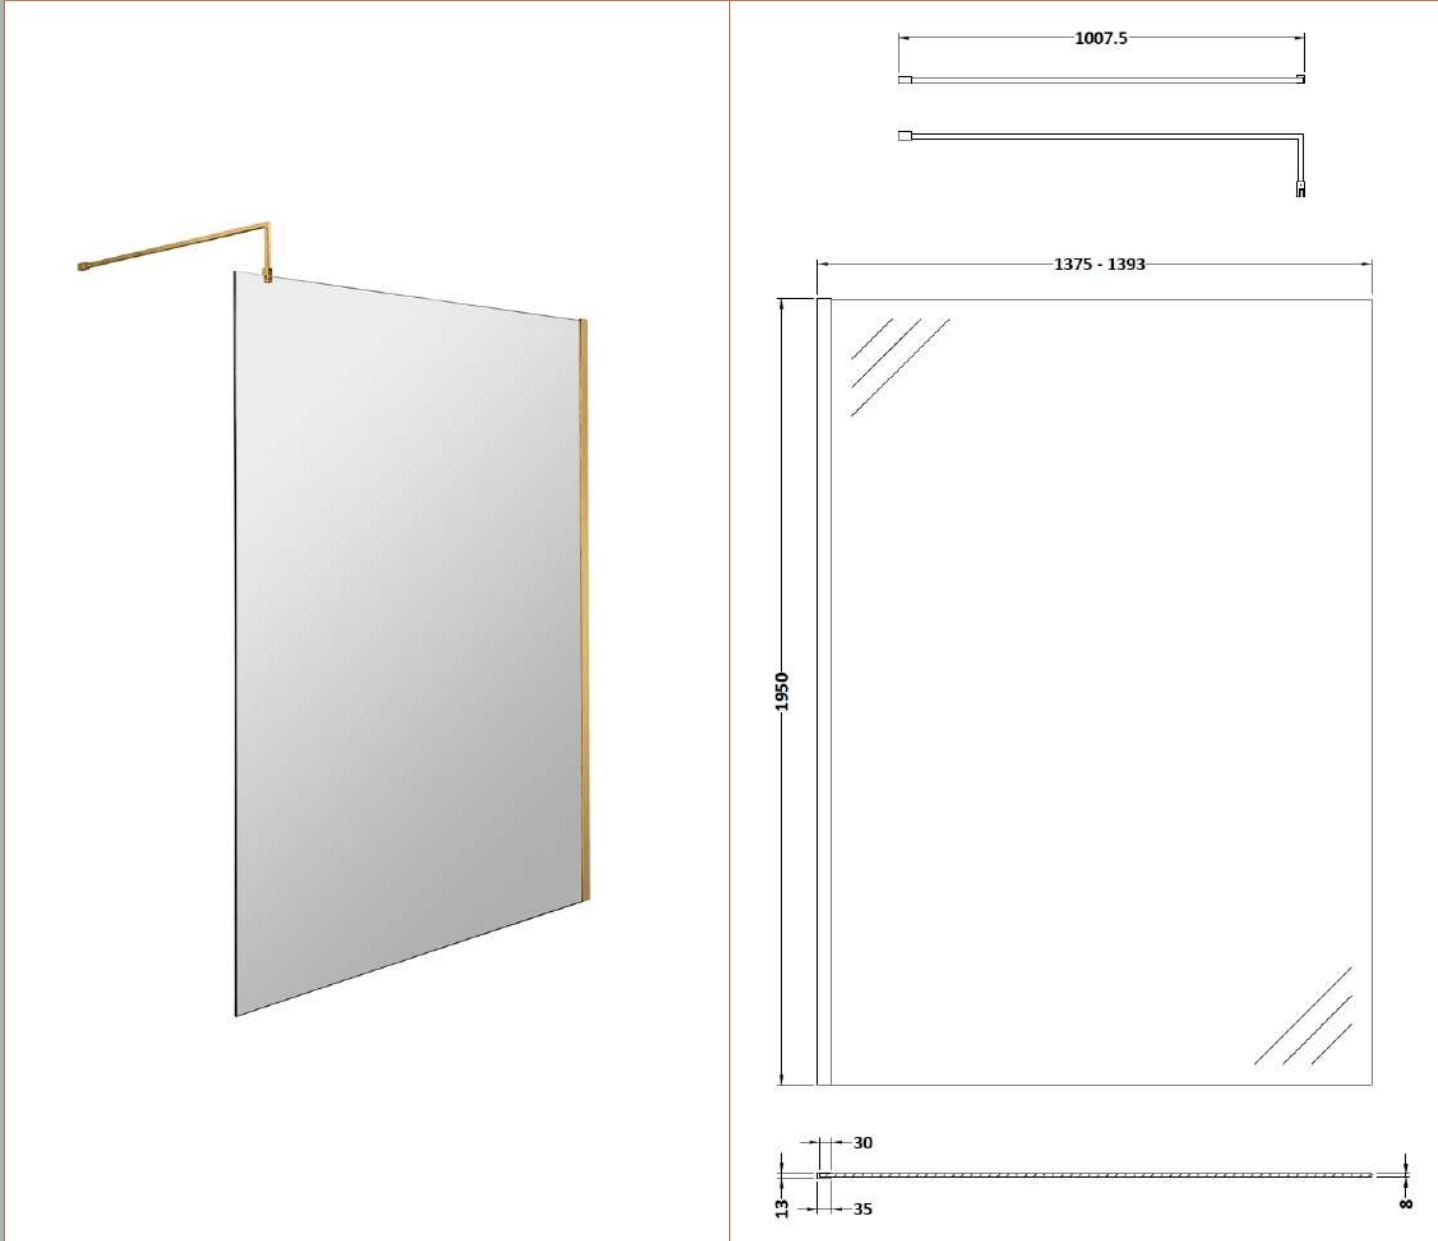

Sales Code: WRSBB14

Description: 1400X1950 Screen With Support Bar Bb

Packaging Details

Barcode: 5056462618166

Sales Code: WRSB1400

Description: Wetroom Screen 1400 X1950mm

Product Dimensions

Height (mm):	1950
Width (mm):	1400
Depth (mm):	14
Nett Weight (kg):	58.3

Packaging Dimensions

Height (mm):	65
Width (mm):	1485
Length (mm):	2010
Gross Weight (kg):	58.3

Packaging Data

Box Colour:	Brown Cardboard Box - Printed
Box Qty:	1
Label Size:	100 x 50
Label Colour:	Not Applicable
Label Qty:	0

Outer Box Dimensions (If Applicable)

Height (mm):	
Width (mm):	
Depth (mm):	
Length (mm):	
Gross Weight (kg):	
Barcode:	5055369007486

Product Details

Country of Origin:	China
Fitting Instruction:	No
CE & UKCA:	Yes
Profile Material:	Aluminium
Profile Finish:	Polished Chrome
Adjustments (mm):	1375mm-1393mm
Entry Width (mm):	N/A
Swing In Dim (mm):	N/A
Swing Out Dim (mm):	N/A
Radius (mm):	Not Applicable
Glass Thickness (mm):	8
Easy Fit:	No
Easy Clean:	Yes
Handle Style:	Not Applicable
Handle Material:	Not Applicable
Enclosure Design:	Frameless
Wheel Type:	Not Applicable
Support Bar Included:	Support Bar Included
Extras:	None

Sales Code: WRSF015

Description: 1950 Wetroom Wall Channel Brass

Product Dimensions

Height (mm):	1950
Width (mm):	
Depth (mm):	
Nett Weight (kg):	0.8

Packaging Dimensions

Height (mm):	45
Width (mm):	185
Length (mm):	1970
Gross Weight (kg):	0.8