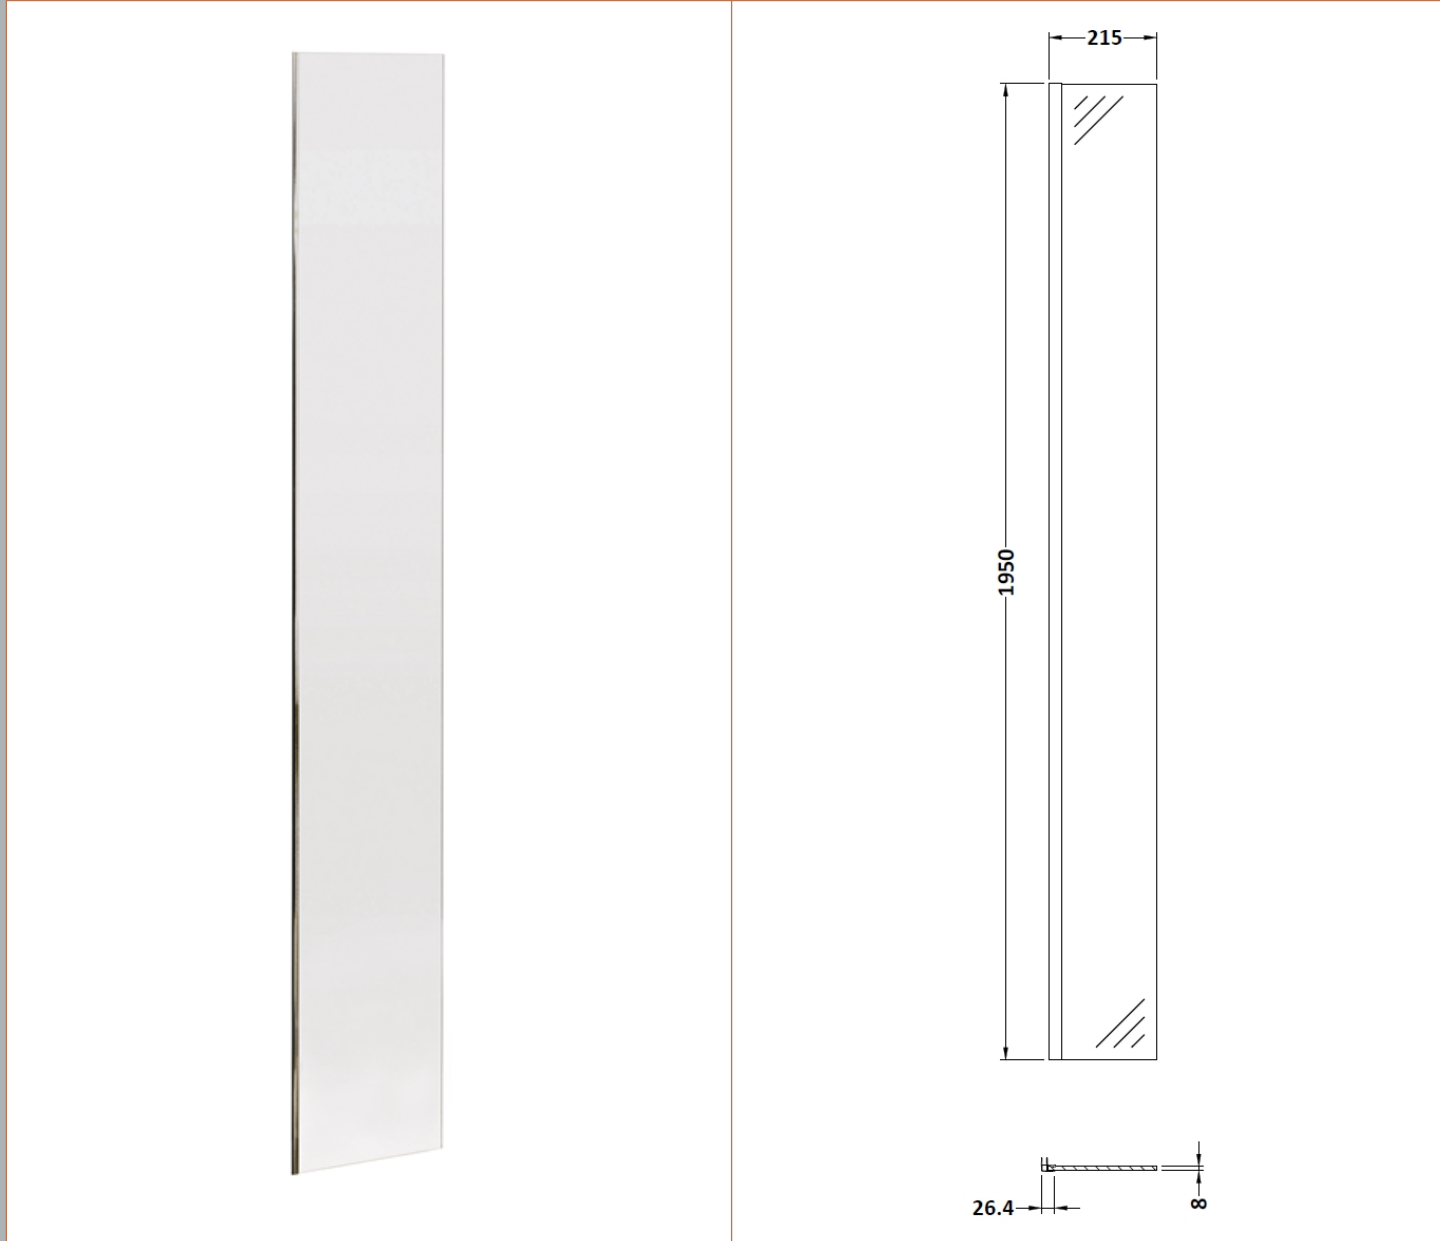

Sales Code: WRSBP250

Description: 215X1950 Return Screen Black Profile

Packaging Details

Barcode: 5056211850502

Sales Code: WRSB250

Description: Wetroom Screen Return 215mm X1950mm

### Product Dimensions

Height (mm):	1950
Width (mm):	28
Depth (mm):	215
Nett Weight (kg):	9.36

### Packaging Dimensions

Height (mm):	55
Width (mm):	285
Length (mm):	2010
Gross Weight (kg):	9.36

Sales Code: WRSF005

Description: Return Screen 'L' Profile Kit Black

**Product Dimensions**

Height (mm):	1950
Width (mm):	
Depth (mm):	
Nett Weight (kg):	0.67

**Packaging Dimensions**

Height (mm):	45
Width (mm):	40
Length (mm):	1980
Gross Weight (kg):	0.76