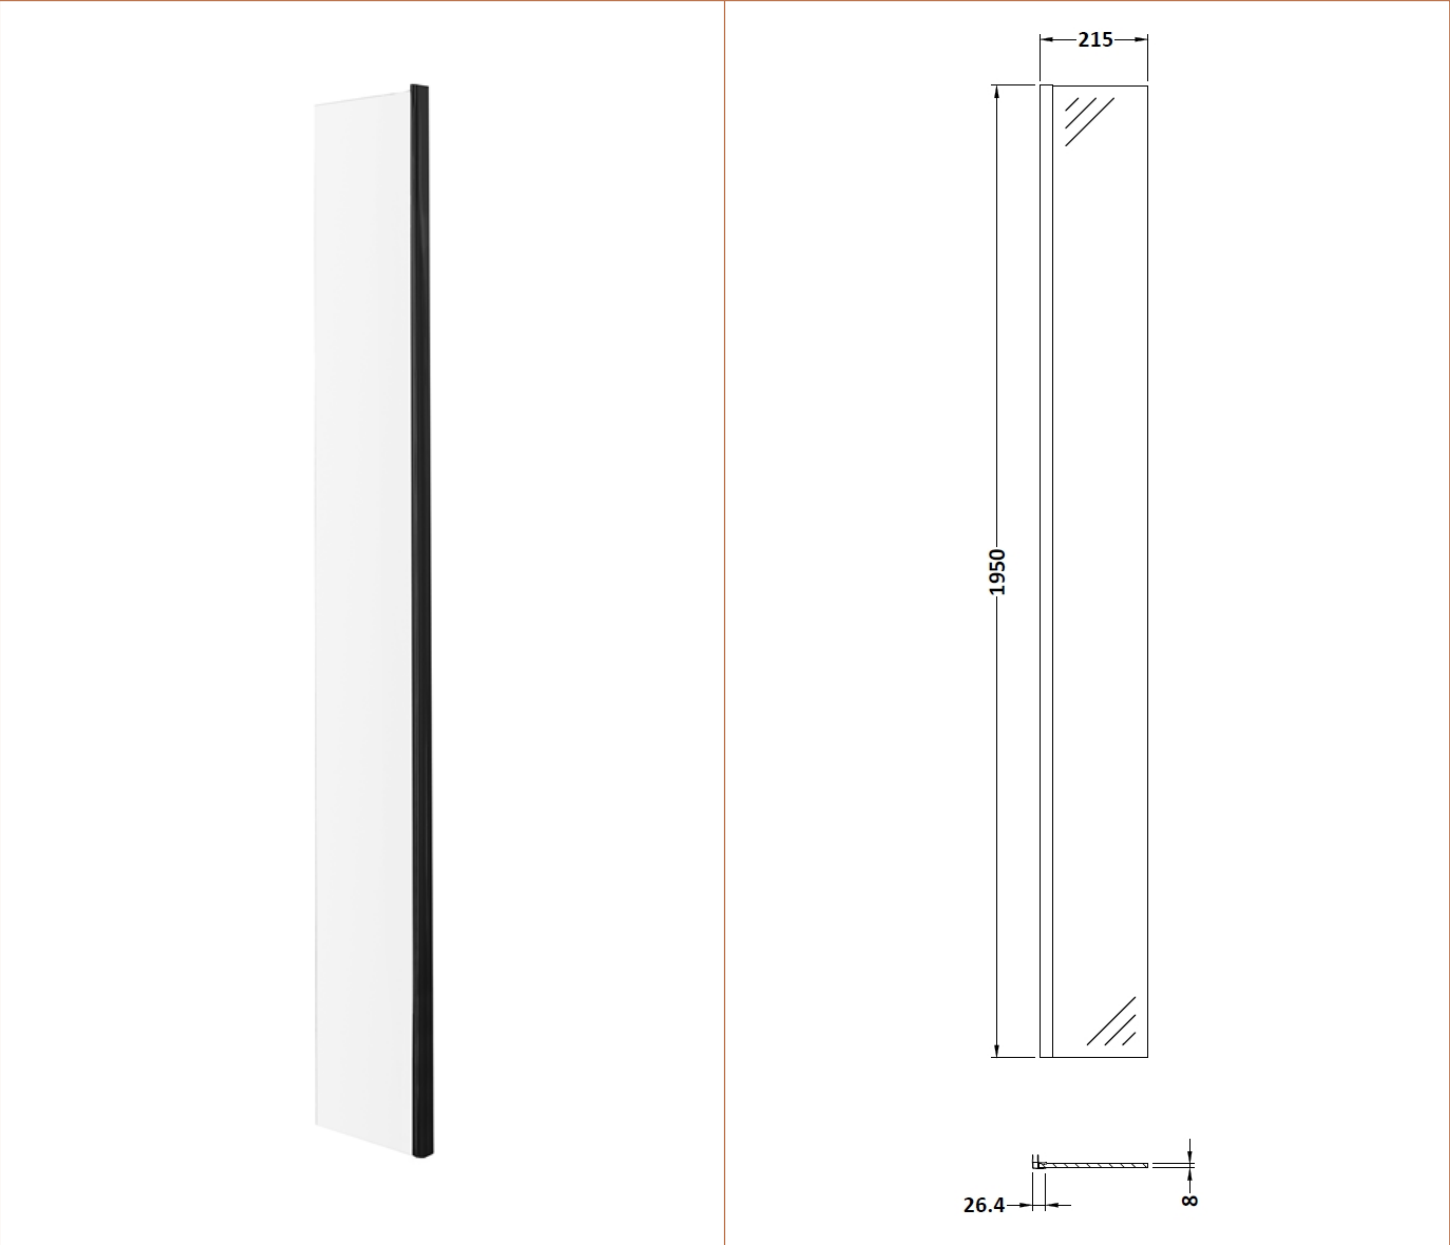

Sales Code: WRSBP250

Description: 215X1950 Return Screen Black Profile

Packaging Details

Barcode: 5056211850502

Sales Code: WRSB250

Description: Wetroom Screen Return 215mm X1950mm

### Product Dimensions

Height (mm):	1950
Width (mm):	28
Depth (mm):	215
Nett Weight (kg):	9.36

### Packaging Dimensions

Height (mm):	55
Width (mm):	285
Length (mm):	2010
Gross Weight (kg):	9.36

### Outer Box Dimensions (If Applicable)

Height (mm):	
Width (mm):	
Depth (mm):	
Length (mm):	
Gross Weight (kg):	
Barcode:	5055369007417