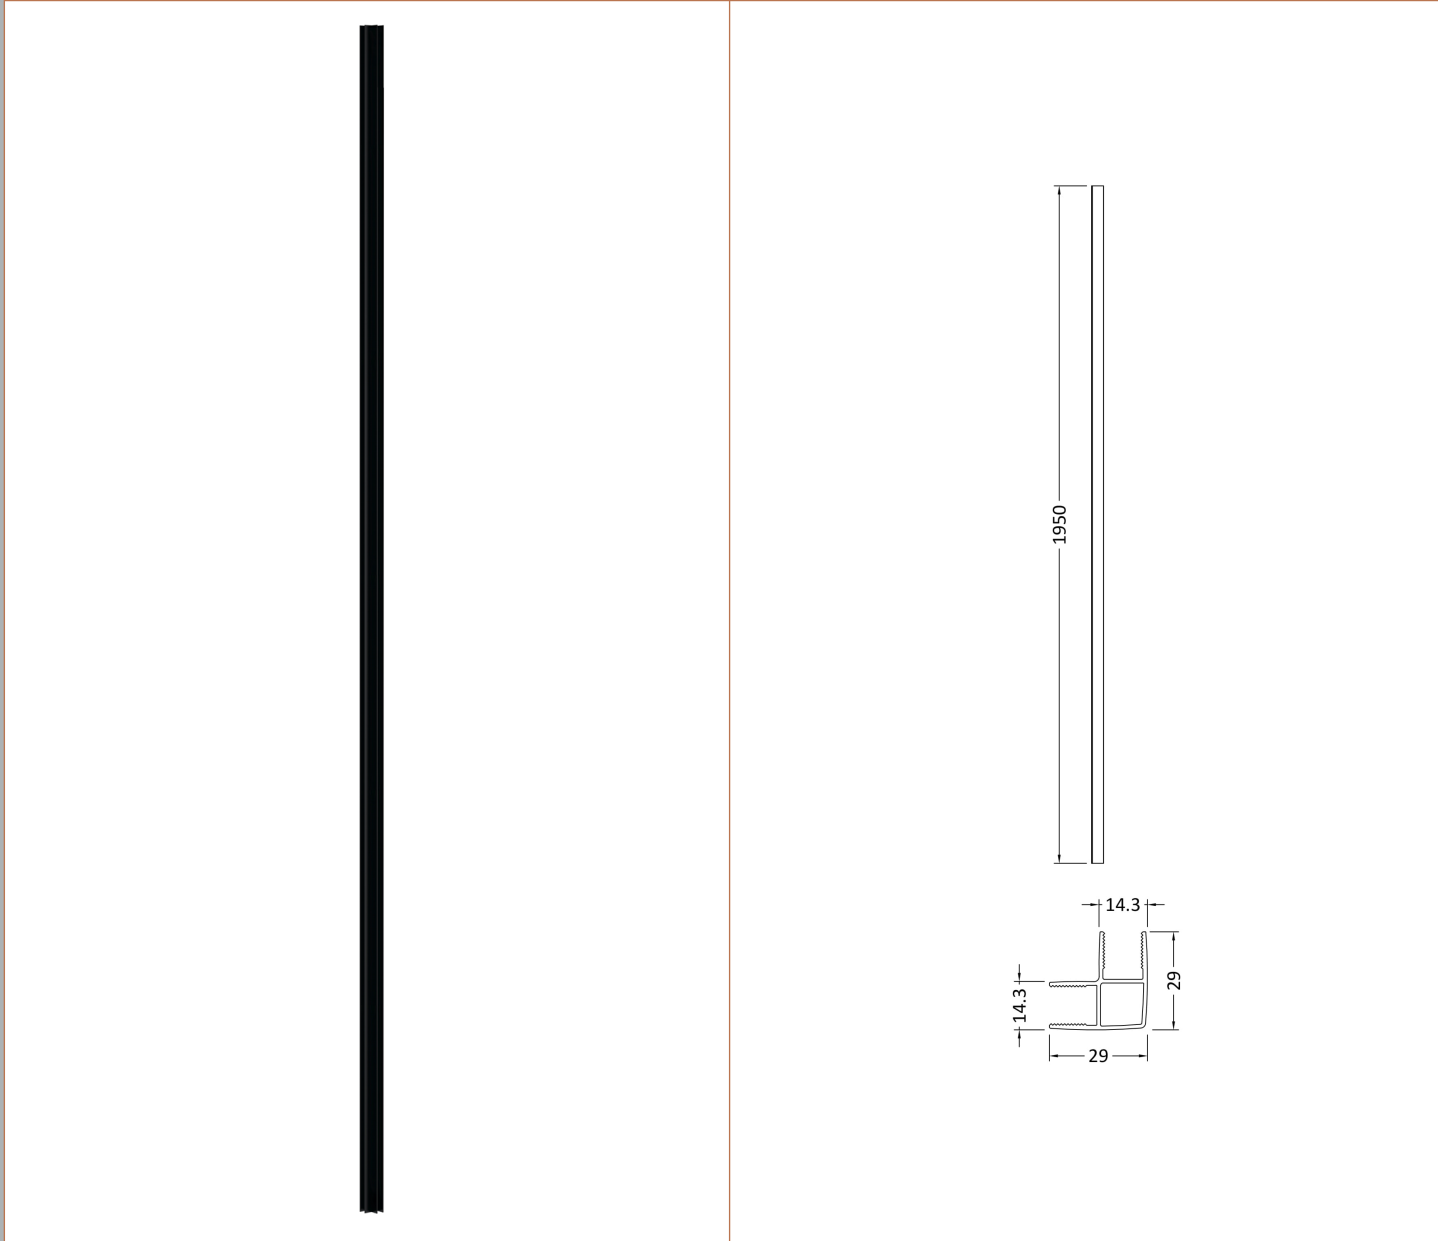

### Product Dimensions

Height (mm):	1950
Width (mm):	28
Depth (mm):	215
Nett Weight (kg):	9.36

### Outer Box Dimensions (If Applicable)

Height (mm):	
Width (mm):	
Depth (mm):	
Length (mm):	
Gross Weight (kg):	
Barcode:	5055369007417

### Product Details

Country of Origin:	China
Fitting Instruction:	No
CE Approval:	Yes
Profile Material:	Aluminium
Profile Finish:	Polished Chrome
Adjustments (mm):	N/A
Entry Width (mm):	N/A
Swing In Dim (mm):	N/A
Swing Out Dim (mm):	N/A
Radius (mm):	Not Applicable
Glass Thickness (mm):	8
Easy Fit:	No
Easy Clean:	Yes
Handle Style:	Not Applicable
Handle Material:	Not Applicable
Enclosure Design:	Frameless
Wheel Type:	Not Applicable
Support Bar Included:	Support Bar Not Included
Extras:	None

Sales Code: WRSF005

Description: Return Screen 'L' Profile Kit Black

**Product Dimensions**

Height (mm):	1950
Width (mm):	
Depth (mm):	
Nett Weight (kg):	0.67

**Packaging Dimensions**

Height (mm):	45
Width (mm):	40
Length (mm):	1980
Gross Weight (kg):	0.76