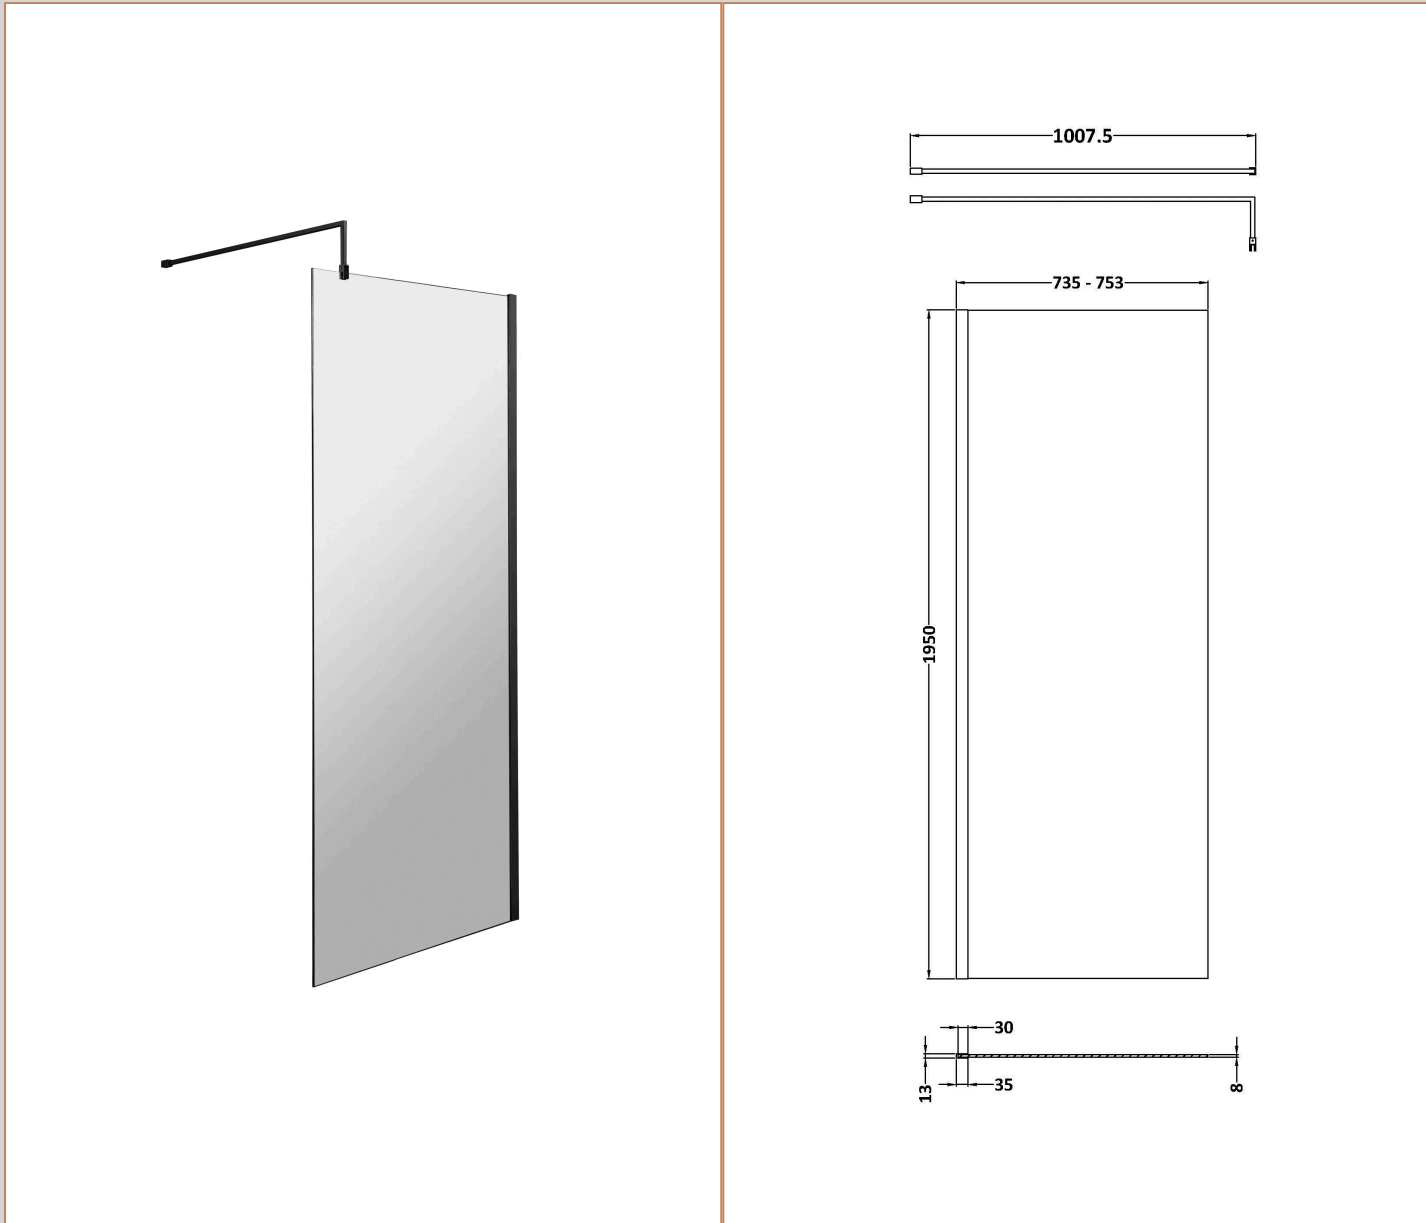

Sales Code: WRSBP76

Barcode: 5056211847366

Brand: Hudson Reed

Description: Hudson Reed 760mm Wetroom Screen With Black Support Bar

Product Dimensions

Product	1950 x 760 x 14mm (H x W x D)
Nett Weight	29.4 kg
Packaged Weight	29.4 kg

Product Details

Country of Origin	China
Product Material	Aluminium
Colour/Finish	Matt Black
Style	Contemporary
Easy Clean	Yes
Adjustment Max	753
Adjustment Min	735
Ce Certified	Yes
Declaration Of Performance	Yes
Easy Fit	No
Enclosure Design	Semi-Frameless
Frame Finish	Matt Black
Glass Thickness	8 mm
Handles Included	No
Ukca Certified	Yes